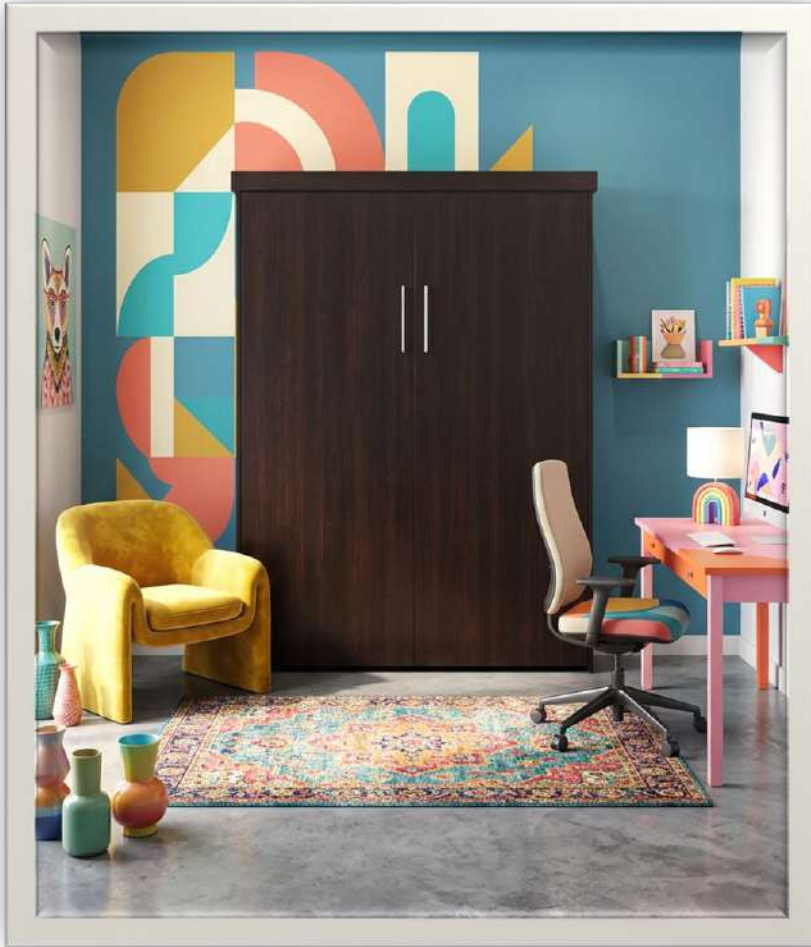

# The Montreal

Queen Wallbed  
Queen Alden Mattress  
Delivered & Installed  
Tax Included!

Made to Order  
Installed in 9 weeks\*  
All Hardwood Construction  
14 Finishes to Choose From  
8 Handles to Choose From