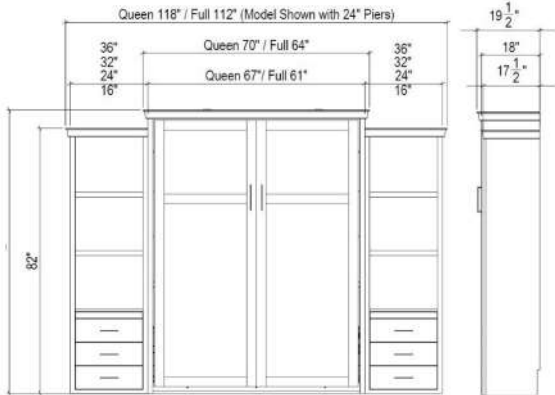

THE SONORAN COLLECTION

THE PHOENIX VERTICAL

AVAILABLE WITH OR WITHOUT SOFA

Wallbeds
"n' More

A comfortable extra bed for any room!

QUEEN

Vertical:
Width: 67"
Depth: 18"
Height: 85 1/4"
Projection: 86 1/4"

QUEEN Vertical with Crown:
Width: 70"
Depth: 191/2"
Height: 87 1/2"
Projection: 86 1/4"

FULL

Vertical:
Width: 61"
Depth: 18"
Height: 80 1/4"
Projection: 81 1/4"

FULL Vertical with Crown:
Width: 64"
Depth: 191/2"
Height: 83 1/2"
Projection: 81 1/4"

Integrated Desk

Desk is only compatible with 36" width piers

ONE DOOR AT 16" W

Vertical:
Depth: 17.5"
Height: 82"

Open Shelf Pier (OD)

Vertical:
Depth: 17.5"
Height: 82"

Sofa & Pier Option

Due to this configuration, the sofa will cover the bottom portion of the side piers.

Open Shelf Pier (OD)

Vertical:
Depth: 17.5"
Height: 82"

Additional Options

- Upholstered Headboard (D-VUH)
- Crown Styles: A, B or C
- Lights Overhead in Bed (D-VL)
- Outlet added in pier (D-O)