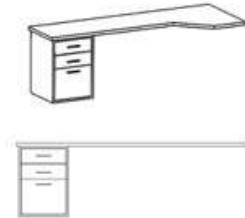

THE SONORAN COLLECTION

THE PHOENIX VERTICAL

AVAILABLE WITH OR WITHOUT SOFA

Wallbeds
"n' More

A comfortable extra bed for any room!

QUEEN

Vertical:
Width: 67"
Depth: 18"
Height: 85 1/4"
Projection: 86 1/4"

QUEEN Vertical with Crown:
Width: 70"
Depth: 191/2"
Height: 87 1/2"
Projection: 86 1/4"

FULL

Vertical:
Width: 61"
Depth: 18"
Height: 80 1/4"
Projection: 81 1/4"

FULL Vertical with Crown:
Width: 64"
Depth: 191/2"
Height: 83 1/2"
Projection: 81 1/4"

Integrated Desk

Desk is only compatible with 36" width piers

Pier Options – without sofa

Add upper door to PT or OD pier

Shelf Drawer Pier (PT)

Vertical:
Depth: 17.5"
Height: 82"

Wardrobe Drawer Pier (PW)

*16" NOT AVAILABLE

Vertical:
Depth: 17.5"
Height: 82"

Cabinet Drawer Pier (DU)