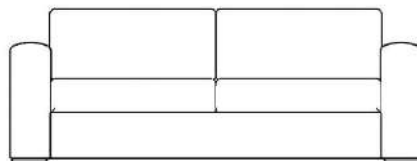

Pier Options – without sofa

Add upper door to PT or OD pier

Shelf Drawer Pier (PT)

Vertical:
Depth: 17.5"
Height: 82"

Wardrobe Drawer Pier (PW)

*16" NOT AVAILABLE

Vertical:
Depth: 17.5"
Height: 82"

Cabinet Drawer Pier (DU)

ONE DOOR AT 16" W

Vertical:
Depth: 17.5"
Height: 82"

Open Shelf Pier (OD)

Vertical:
Depth: 17.5"
Height: 82"

Sofa & Pier Option

Due to this configuration, the sofa will cover the bottom portion of the side piers.

The only pier that can accompany the Phoenix is the Open Shelf Pier.

An upper door can be added to the (OD) pier

Vertical Sofa

QUEEN
Width: 83"
Depth: 32"
Height: 30"

FULL
Width: 72"
Depth: 32"
Height: 30"

Open Shelf Pier (OD)

Vertical:
Depth: 17.5"
Height: 82"

Additional Options

- Upholstered Headboard (D-VUH)
- Crown Styles: A, B or C
- Lights Overhead in Bed (D-VL)
- Outlet added in pier (D-O)