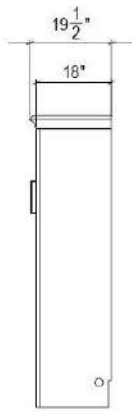

THE PHOENIX HORIZONTAL

AVAILABLE WITH OR WITHOUT SOFA

Wallbeds
"n" More

A comfortable extra bed for any room!