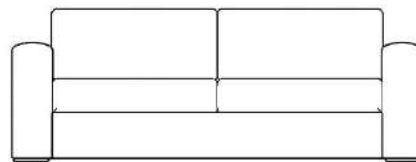

Queen Horizontal with Crown:
Width: 89"
Depth: 191/2"
Height: 70"
Projection: 67 1/2"

FULL

Horizontal :
Width: 80"
Depth: 18"
Height: 62 3/4"
Projection: 62 1/2"

Full Horizontal with Crown:
Width: 83"
Depth: 191/2"
Height: 65"
Projection 62 1/2"

Integrated Desk

Desk is only compatible with 36" width piers

Width: 84"
Depth: 21"
Height: 30"

Pier Options – without sofa

Add upper door to PT or OD pier

Shelf Drawer Pier (PT)

Vertical:
Depth: 17.5"
Height: 82"

Wardrobe Drawer Pier (PW)

*16" NOT AVAILABLE

Vertical:
Depth: 17.5"
Height: 82"

Cabinet Drawer Pier (DU)

ONE DOOR AT 16" W

Vertical:
Depth: 17.5"
Height: 82"

Open Shelf Pier (OD)

Vertical:
Depth: 17.5"
Height: 82"

Horizontal Sofa

QUEEN
Width: 101"
Depth: 21"
Height: 30"

FULL
Width: 94"
Depth: 21"
Height: 30"

Open Shelf Pier (OD)

Vertical:
Depth: 17.5"
Height: 82"

Additional Options

- Upholstered Headboard (D-VUH)
- Crown Styles: A, B or C
- Lights Overhead in Bed (D-VL)
- Outlet added in pier (D-O)