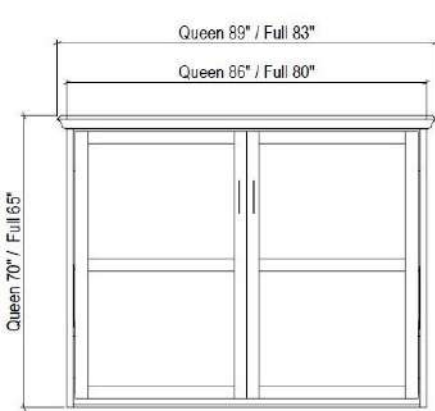

Custom Stain Matching available *** Premium Finish

THE SONORAN COLLECTION

THE PHOENIX HORIZONTAL

AVAILABLE WITH OR WITHOUT SOFA

Wallbeds
"n" More

A comfortable extra bed for any room!

QUEEN

Horizontal:
Width: 86"
Depth: 18"
Height: 67 3/4"
Projection: 67 1/2"

Queen Horizontal with Crown:
Width: 89"
Depth: 191/2"
Height: 70"
Projection: 67 1/2"

FULL

Horizontal :
Width: 80"
Depth: 18"
Height: 62 3/4"
Projection: 62 1/2"

Full Horizontal with Crown:
Width: 83"
Depth: 191/2"
Height: 65"
Projection 62 1/2"

Integrated Desk

Desk is only compatible with 36" width piers

Width: 84"
Depth: 21"
Height: 30"

Pier Options – without sofa

Add upper door to PT or OD pier

Shelf Drawer Pier (PT)

Vertical:
Depth: 17.5"
Height: 82"

Horizontal Sofa

QUEEN
Width: 101"
Depth: 21"
Height: 30"

FULL
Width: 94"
Depth: 21"
Height: 30"

Open Shelf Pier (OD)

Vertical:
Depth: 17.5"
Height: 82"

Additional Options

- Upholstered Headboard (D-VUH)
- Crown Styles: A, B or C
- Lights Overhead in Bed (D-VL)
- Outlet added in pier (D-O)