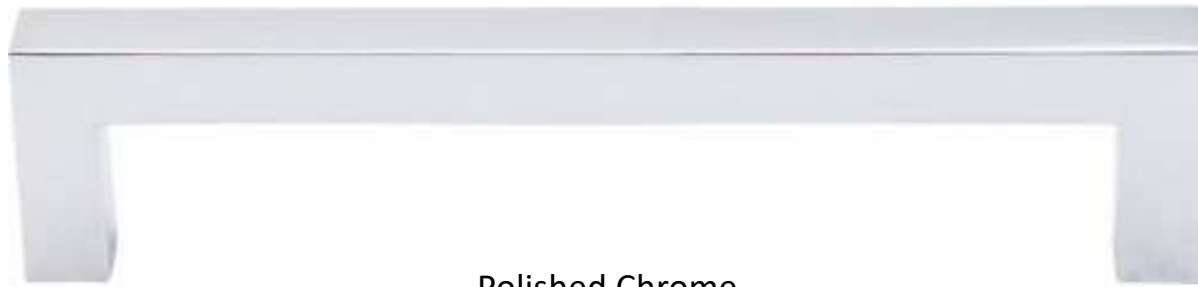

Hardware Options - Sonoran Collection

Brushed Satin Nickel

Flat Black

Polished Chrome