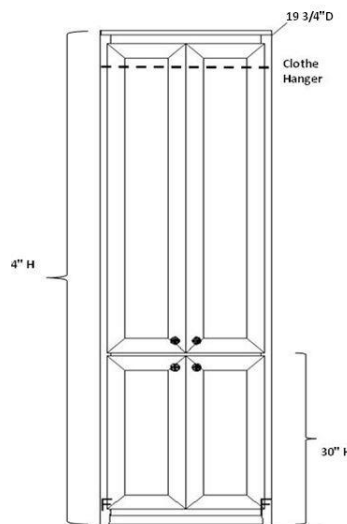

ALL PIERS HAVE FACE FRAMING

Pier Sizes

- (XS) Xsmall 17"w x 17.75"d
- (S) Small 21"w x 17.75"d
- (M) Medium 25"w x 17.75"d
- (L) Large 31"w x 17.75"d
- (XL) XLarge 37"w x 17.75"d

Wardrobe Size

- (S) Small 21"w x 19.75"d
- (M) Medium 25"w x 19.75"d
- (L) Large 31"w x 19.75"d
- (XL) XLarge 37"w x 19.75"d

CUSTOM SIZING AVAILABLE

Open Pier (Bookcase)

Pier with 1 or 2 door

Pier with 3 drawers and nightstand pull

Pier with Full Doors

Pier with 2 drawers & pull

File Pier (can only be done in 21")

Wardrobe with full doors (can not be done in 17")

Wardrobe with 3 drawers (can not be done in 17")

Desk Hutch & Return (36", 42", 48" or 54" wide)

Wallbed Desk (goes with hutch & return) (42", 48", 54", 60", 66" or 72" long)

Straight Desk with Desk Pier
P: 25"w x 17 3/4"d x 84"h
PED: 21"w x 20"d x 29 1/4"h
DESK: 72"w x 23"d x 2"h

Wedge Desk with Desk Pier
P: 37"w x 17 3/4"d x 84"h
PED: 21"w x 20"d x 29 1/4"h
DESK: 72"w x 35"d x 2"h