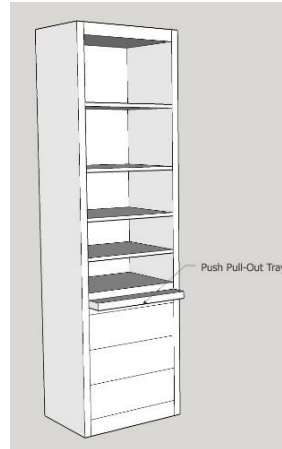

Library Bed

LIB-Q QUEEN

CLOSED: 72.75" w x 29 d x 92" h

OPEN: 101" w x 90" d x 92" h

- Available in Alder or Oak
- Uses Standard Mattress up to 11"
- Depth of inside of BK is 8"
- Shelves hold up to 60# on half side
- Available with lower doors

Black or White Paint Finishes Available = 15% upcharge

OAK

Lighting & Electrical

SKU	Type	Description
P1	Black Power Unit	2 Elect, 2 USB
P2	Silver Power Unit	1 Elect, 2 USB
P5	USB Port Only	2 USB Port
L1	LED 2 Light - Bed	2 pucks, on/off switch
P-Puck	Add LED light to Pier	add to all size piers
P-Power	independent power	on/off switch function

Available Add Ons

- Change shelves from wood to glass
- Add soft close drawer slides
- Finish inside of drawer with clear coat
- Add soft close hinges
- Additional wire mgmt holes

All piers available in all sizes unless otherwise note
All piers available in 72" or 84" height

ALL PIERS HAVE FACE FRAMING

Pier Sizes

- (XS) Xsmall 17"w x 17.75"d
- (S) Small 21"w x 17.75"d
- (M) Medium 25"w x 17.75"d
- (L) Large 31"w x 17.75"d
- (XL) XLarge 37"w x 17.75"d

Wardrobe Size

- (S) Small 21"w x 19.75"d
- (M) Medium 25"w x 19.75"d
- (L) Large 31"w x 19.75"d
- (XL) XLarge 37"w x 19.75"d