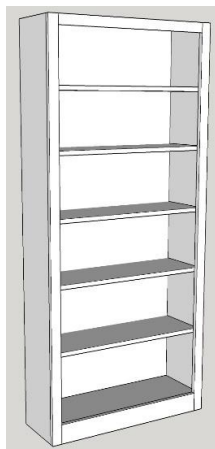

Library Bed

LIB-Q QUEEN

CLOSED: 72.75" w x 29 d x 92" h

OPEN: 101" w x 90" d x 92" h

- Available in Alder or Oak
- Uses Standard Mattress up to 11"
- Depth of inside of BK is 8"
- Shelves hold up to 60# on half side
- Available with lower doors

Black or White Paint Finishes Available = 15% upcharge

OAK

Lighting & Electrical

SKU	Type	Description
P1	Black Power Unit	2 Elect, 2 USB
P2	Silver Power Unit	1 Elect, 2 USB
P5	USB Port Only	2 USB Port
L1	LED 2 Light - Bed	2 pucks, on/off switch
P-Puck	Add LED light to Pier	add to all size piers
P-Power	independent power	on/off switch function

Available Add Ons

- Change shelves from wood to glass
- Add soft close drawer slides
- Finish inside of drawer with clear coat
- Add soft close hinges
- Additional wire mgmt holes

All piers available in all sizes unless otherwise note
All piers available in 72" or 84" height

ALL PIERS HAVE FACE FRAMING

Pier Sizes

- (XS) Xsmall 17"w x 17.75"d
- (S) Small 21"w x 17.75"d
- (M) Medium 25"w x 17.75"d
- (L) Large 31"w x 17.75"d
- (XL) XLarge 37"w x 17.75"d

Wardrobe Size

- (S) Small 21"w x 19.75"d
- (M) Medium 25"w x 19.75"d
- (L) Large 31"w x 19.75"d
- (XL) XLarge 37"w x 19.75"d