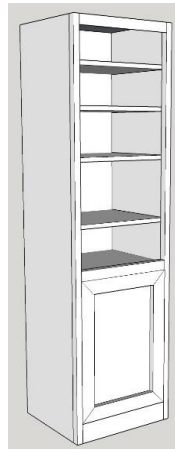

Library Bed

LIB-Q QUEEN

CLOSED: 72.75" w x 29 d x 92" h

OPEN: 101" w x 90" d x 92" h

- Available in Alder or Oak
- Uses Standard Mattress up to 11"
- Depth of inside of BK is 8"
- Shelves hold up to 60# on half side
- Available with lower doors

Black or White Paint Finishes Available = 15% upcharge

OAK

Lighting & Electrical

SKU	Type	Description
P1	Black Power Unit	2 Elect, 2 USB
P2	Silver Power Unit	1 Elect, 2 USB
P5	USB Port Only	2 USB Port
L1	LED 2 Light - Bed	2 pucks, on/off switch
P-Puck	Add LED light to Pier	add to all size piers
P-Power	independent power	on/off switch function

Available Add Ons

- Change shelves from wood to glass
- Add soft close drawer slides
- Finish inside of drawer with clear coat
- Add soft close hinges
- Additional wire mgmt holes

All piers available in all sizes unless otherwise note
All piers available in 72" or 84" height

ALL PIERS HAVE FACE FRAMING

Pier Sizes

- (XS) Xsmall 17"w x 17.75"d
- (S) Small 21"w x 17.75"d
- (M) Medium 25"w x 17.75"d
- (L) Large 31"w x 17.75"d
- (XL) XLarge 37"w x 17.75"d

Wardrobe Size

- (S) Small 21"w x 19.75"d
- (M) Medium 25"w x 19.75"d
- (L) Large 31"w x 19.75"d
- (XL) XLarge 37"w x 19.75"d