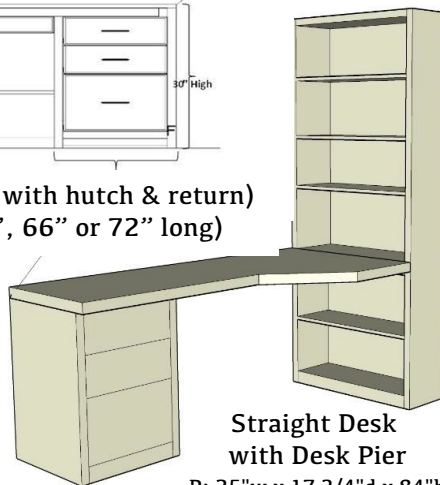

Library Bed

LIB-Q QUEEN

CLOSED: 72.75" w x 29 d x 92" h

OPEN: 101" w x 90" d x 92" h

- Available in Alder or Oak
- Uses Standard Mattress up to 11"
- Depth of inside of BK is 8"
- Shelves hold up to 60# on half side
- Available with lower doors

ALL PIERS HAVE FACE FRAMING

Pier Sizes

- (XS) Xsmall 17"w x 17.75"d
- (S) Small 21"w x 17.75"d
- (M) Medium 25"w x 17.75"d
- (L) Large 31"w x 17.75"d
- (XL) XLarge 37"w x 17.75"d

Wardrobe Size

- (S) Small 21"w x 19.75"d
- (M) Medium 25"w x 19.75"d
- (L) Large 31"w x 19.75"d
- (XL) XLarge 37"w x 19.75"d

CUSTOM SIZING AVAILABLE

Open Pier (Bookcase)

Pier with 1 or 2 door

Pier with 3 drawers and nightstand pull

Pier with Full Doors

Pier with 2 drawers & pull

File Pier (can only be done in 21")

Wardrobe with full doors (can not be done in 17")

Wardrobe with 3 drawers (can not be done in 17")

Desk Hutch & Return (36", 42", 48" or 54" wide)

Wallbed Desk (goes with hutch & return) (42", 48", 54", 60", 66" or 72" long)

Straight Desk with Desk Pier
P: 25"w x 17 3/4"d x 84"h
PED: 21"w x 20"d x 29 1/4"h
DESK: 72"w x 23"d x 2"h