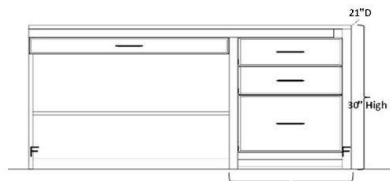

ALL PIERS HAVE FACE FRAMING

Pier Sizes

- (XS) Xsmall 17"w x 17.75"d
- (S) Small 21"w x 17.75"d
- (M) Medium 25"w x 17.75"d
- (L) Large 31"w x 17.75"d
- (XL) XLarge 37"w x 17.75"d

Wardrobe Size

- (S) Small 21"w x 19.75"d
- (M) Medium 25"w x 19.75"d
- (L) Large 31"w x 19.75"d
- (XL) XLarge 37"w x 19.75"d

CUSTOM SIZING AVAILABLE

Open Pier (Bookcase)

Pier with 1 or 2 door

Pier with 3 drawers and nightstand pull

Pier with Full Doors

Pier with 2 drawers & pull

File Pier (can only be done in 21")

Wardrobe with full doors (can not be done in 17")

Wardrobe with 3 drawers (can not be done in 17")

Desk Hutch & Return (36", 42", 48" or 54" wide)

Wallbed Desk (goes with hutch & return) (42", 48", 54", 60", 66" or 72" long)

Straight Desk with Desk Pier
P: 25"w x 17 3/4"d x 84"h
PED: 21"w x 20"d x 29 1/4"h
DESK: 72"w x 23"d x 2"h

Wedge Desk with Desk Pier
P: 37"w x 17 3/4"d x 84"h
PED: 21"w x 20"d x 29 1/4"h
DESK: 72"w x 35"d x 2"h