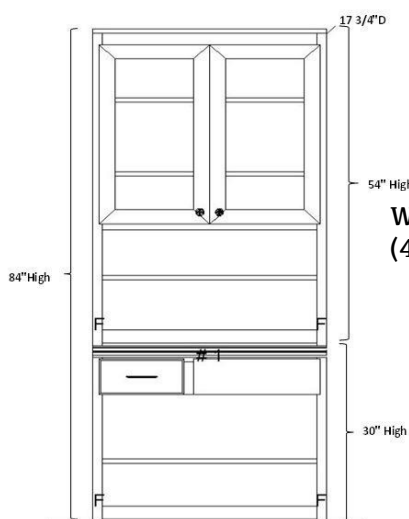

ALL PIERS HAVE FACE FRAMING

Pier Sizes

- (XS) Xsmall 17"w x 17.75"d
- (S) Small 21"w x 17.75"d
- (M) Medium 25"w x 17.75"d
- (L) Large 31"w x 17.75"d
- (XL) XLarge 37"w x 17.75"d

Wardrobe Size

- (S) Small 21"w x 19.75"d
- (M) Medium 25"w x 19.75"d
- (L) Large 31"w x 19.75"d
- (XL) XLarge 37"w x 19.75"d

CUSTOM SIZING AVAILABLE

Open Pier (Bookcase)

Pier with 1 or 2 door

Pier with 3 drawers and nightstand pull

Pier with Full Doors

Pier with 2 drawers & pull

File Pier (can only be done in 21")

Wardrobe with full doors (can not be done in 17")

Wardrobe with 3 drawers (can not be done in 17")

Desk Hutch & Return (36", 42", 48" or 54" wide)

Wallbed Desk (goes with hutch & return) (42", 48", 54", 60", 66" or 72" long)

Straight Desk with Desk Pier
P: 25"w x 17 3/4"d x 84"h
PED: 21"w x 20"d x 29 1/4"h
DESK: 72"w x 23"d x 2"h

Wedge Desk with Desk Pier
P: 37"w x 17 3/4"d x 84"h
PED: 21"w x 20"d x 29 1/4"h
DESK: 72"w x 35"d x 2"h