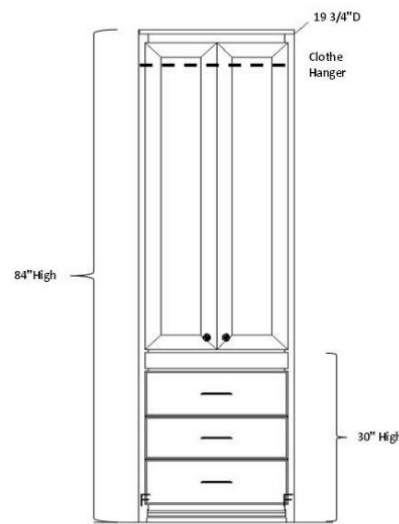

ALL PIERS HAVE FACE FRAMING

Pier Sizes

- (XS) Xsmall 17"w x 17.75"d
- (S) Small 21"w x 17.75"d
- (M) Medium 25"w x 17.75"d
- (L) Large 31"w x 17.75"d
- (XL) XLarge 37"w x 17.75"d

Wardrobe Size

- (S) Small 21"w x 19.75"d
- (M) Medium 25"w x 19.75"d
- (L) Large 31"w x 19.75"d
- (XL) XLarge 37"w x 19.75"d

CUSTOM SIZING AVAILABLE

Open Pier (Bookcase)

Pier with 1 or 2 door

Pier with 3 drawers and nightstand pull

Pier with Full Doors

Pier with 2 drawers & pull

File Pier (can only be done in 21")

Wardrobe with full doors (can not be done in 17")

Wardrobe with 3 drawers (can not be done in 17")

Desk Hutch & Return (36", 42", 48" or 54" wide)

Wallbed Desk (goes with hutch & return) (42", 48", 54", 60", 66" or 72" long)

Straight Desk with Desk Pier
P: 25"w x 17 3/4"d x 84"h
PED: 21"w x 20"d x 29 1/4"h
DESK: 72"w x 23"d x 2"h

Wedge Desk with Desk Pier
P: 37"w x 17 3/4"d x 84"h
PED: 21"w x 20"d x 29 1/4"h
DESK: 72"w x 35"d x 2"h