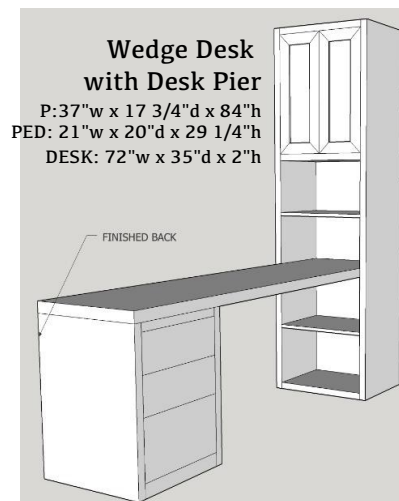

Library Bed

LIB-Q QUEEN

CLOSED: 72.75" w x 29 d x 92" h

OPEN: 101" w x 90" d x 92" h

- Available in Alder or Oak
- Uses Standard Mattress up to 11"
- Depth of inside of BK is 8"
- Shelves hold up to 60# on half side
- Available with lower doors

CUSTOM SIZING AVAILABLE

Open Pier (Bookcase)

Pier with 1 or 2 door

Pier with 3 drawers and nightstand pull

Pier with Full Doors

Pier with 2 drawers & pull

File Pier (can only be done in 21")

Wardrobe with full doors (can not be done in 17")

Wardrobe with 3 drawers (can not be done in 17")

Desk Hutch & Return (36", 42", 48" or 54" wide)

Wallbed Desk (goes with hutch & return) (42", 48", 54", 60", 66" or 72" long)

Straight Desk with Desk Pier
P: 25"w x 17 3/4"d x 84"h
PED: 21"w x 20"d x 29 1/4"h
DESK: 72"w x 23"d x 2"h

Wedge Desk with Desk Pier
P: 37"w x 17 3/4"d x 84"h
PED: 21"w x 20"d x 29 1/4"h
DESK: 72"w x 35"d x 2"h