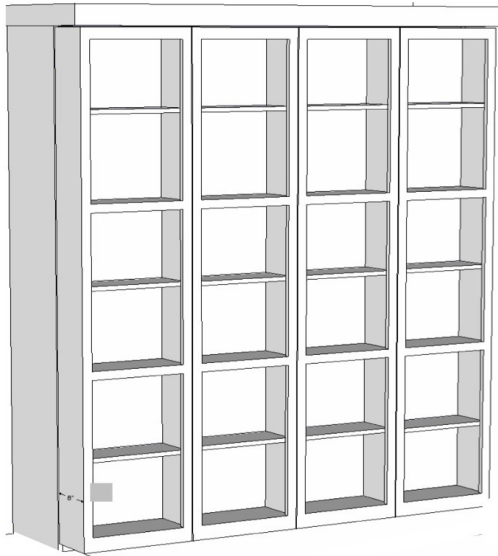

Library Bed

LIB-Q QUEEN

CLOSED: 72.75" w x 29 d x 92" h

OPEN: 101" w x 90" d x 92" h

- Available in Alder or Oak
- Uses Standard Mattress up to 11"
- Depth of inside of BK is 8"
- Shelves hold up to 60# on half side
- Available with lower doors

Black or White Paint Finishes Available = 15% upcharge

OAK

Lighting & Electrical

SKU	Type	Description
P1	Black Power Unit	2 Elect, 2 USB
P2	Silver Power Unit	1 Elect, 2 USB
P5	USB Port Only	2 USB Port
L1	LED 2 Light - Bed	2 pucks, on/off switch
P-Puck	Add LED light to Pier	add to all size piers
P-Power	independent power	on/off switch function

Available Add Ons

- Change shelves from wood to glass
- Add soft close drawer slides
- Finish inside of drawer with clear coat
- Add soft close hinges
- Additional wire mgmt holes

All piers available in all sizes unless otherwise note
All piers available in 72" or 84" height

Wedge Desk with Desk Pier
P: 37"w x 17 3/4"d x 84"h
PED: 21"w x 20"d x 29 1/4"h
DESK: 72"w x 35"d x 2"h