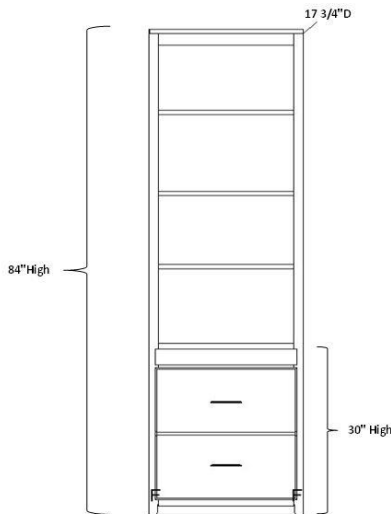

ALL PIERS HAVE FACE FRAMING

Pier Sizes

- (XS) Xsmall 17"w x 17.75"d
- (S) Small 21"w x 17.75"d
- (M) Medium 25"w x 17.75"d
- (L) Large 31"w x 17.75"d
- (XL) XLarge 37"w x 17.75"d

Wardrobe Size

- (S) Small 21"w x 19.75"d
- (M) Medium 25"w x 19.75"d
- (L) Large 31"w x 19.75"d
- (XL) XLarge 37"w x 19.75"d

CUSTOM SIZING AVAILABLE

Open Pier (Bookcase)

Pier with 1 or 2 door

Pier with 3 drawers and nightstand pull

Pier with Full Doors

Pier with 2 drawers & pull

File Pier (can only be done in 21")

Wardrobe with full doors (can not be done in 17")

Wardrobe with 3 drawers (can not be done in 17")

Desk Hutch & Return (36", 42", 48" or 54" wide)

Wallbed Desk (goes with hutch & return) (42", 48", 54", 60", 66" or 72" long)

Straight Desk with Desk Pier
P: 25"w x 17 3/4"d x 84"h
PED: 21"w x 20"d x 29 1/4"h
DESK: 72"w x 23"d x 2"h

Wedge Desk with Desk Pier
P: 37"w x 17 3/4"d x 84"h
PED: 21"w x 20"d x 29 1/4"h
DESK: 72"w x 35"d x 2"h