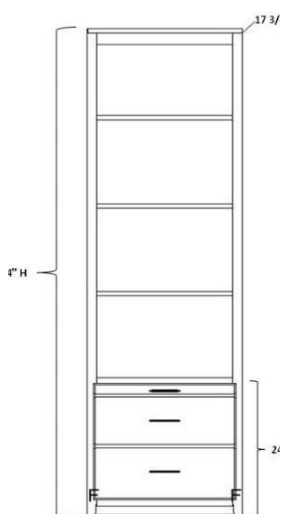

ALL PIERS HAVE FACE FRAMING

Pier Sizes

- (XS) Xsmall 17"w x 17.75"d
- (S) Small 21"w x 17.75"d
- (M) Medium 25"w x 17.75"d
- (L) Large 31"w x 17.75"d
- (XL) XLarge 37"w x 17.75"d

Wardrobe Size

- (S) Small 21"w x 19.75"d
- (M) Medium 25"w x 19.75"d
- (L) Large 31"w x 19.75"d
- (XL) XLarge 37"w x 19.75"d

CUSTOM SIZING AVAILABLE

Open Pier (Bookcase)

Pier with 1 or 2 door

Pier with 3 drawers and nightstand pull

Pier with Full Doors

Pier with 2 drawers & pull

File Pier (can only be done in 21")

Wardrobe with full doors (can not be done in 17")

Wardrobe with 3 drawers (can not be done in 17")

Desk Hutch & Return (36", 42", 48" or 54" wide)

Wallbed Desk (goes with hutch & return) (42", 48", 54", 60", 66" or 72" long)

Straight Desk with Desk Pier
P: 25"w x 17 3/4"d x 84"h
PED: 21"w x 20"d x 29 1/4"h
DESK: 72"w x 23"d x 2"h

Wedge Desk with Desk Pier
P: 37"w x 17 3/4"d x 84"h
PED: 21"w x 20"d x 29 1/4"h
DESK: 72"w x 35"d x 2"h