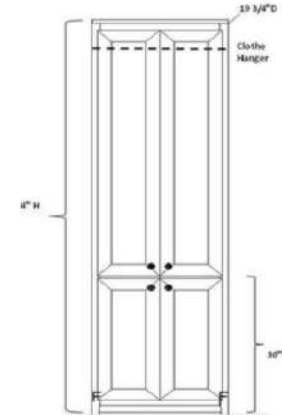

Side Cabinet Options

The SoCal Collection side cabinets have face framing, the DelMar Collection side cabinets are frameless

Open Pier (Bookcase)

Pier with 1 or 2 doors

Pier with 2 drawers & pull

Pier with 3 drawers & pull

Pier with 1 or 2 doors

Wardrobe with full doors
(can not be done in 17")

SoCal ONLY

Wardrobe with 3 drawers
(can not be done in 17")

SoCal ONLY

3-Piece Executive Desk: 36"-54" wide

Straight Pier Desk (in 25" cabinet)

Shaped Pier Desk (in 37" cabinet)