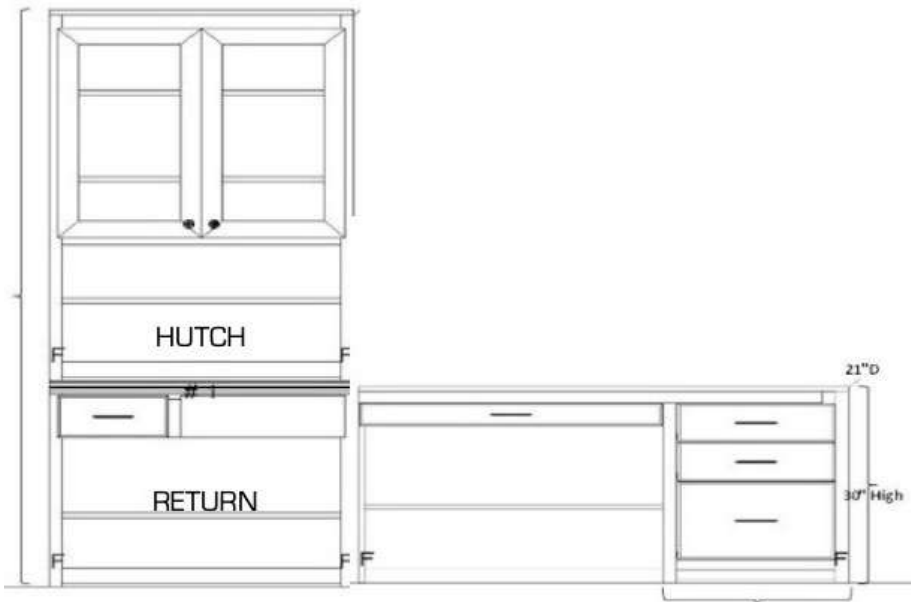

Side Cabinet Options

The SoCal Collection side cabinets have face framing, the DelMar Collection side cabinets are frameless

Open Pier (Bookcase)

Pier with 1 or 2 doors

Pier with 2 drawers & pull

Pier with 3 drawers & pull

Pier with 1 or 2 doors

Wardrobe with full doors
(can not be done in 17")

SoCal ONLY

Wardrobe with 3 drawers
(can not be done in 17")

SoCal ONLY

3-Piece Executive Desk: 36"-54" wide

Straight Pier Desk (in 25" cabinet)

Shaped Pier Desk (in 37" cabinet)