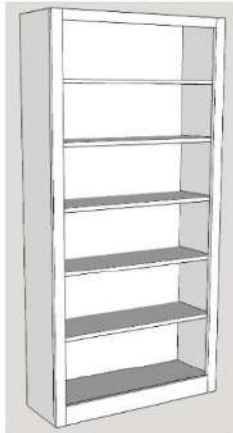

Side Cabinet Options

The SoCal Collection side cabinets have face framing, the DelMar Collection side cabinets are frameless

Open Pier (Bookcase)

Pier with 1 or 2 doors

Pier with 2 drawers & pull

Pier with 3 drawers & pull

Pier with 1 or 2 doors

Wardrobe with full doors
(can not be done in 17")

SoCal ONLY

Wardrobe with 3 drawers
(can not be done in 17")

SoCal ONLY

3-Piece Executive Desk: 36"-54" wide

Straight Pier Desk (in 25" cabinet)

Shaped Pier Desk (in 37" cabinet)