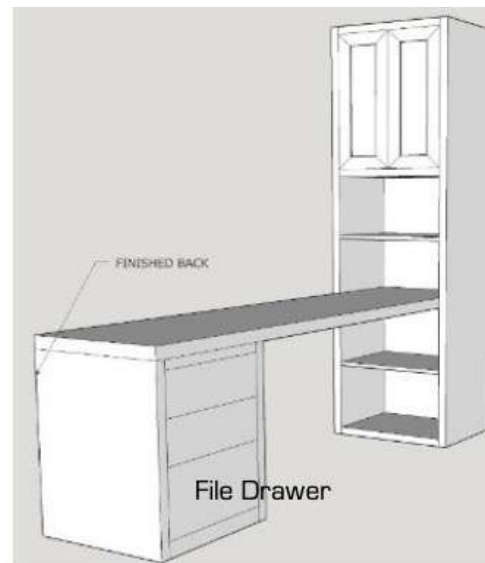

Side Cabinet Options

The SoCal Collection side cabinets have face framing, the DelMar Collection side cabinets are frameless

Open Pier (Bookcase)

Pier with 1 or 2 doors

Pier with 2 drawers & pull

Pier with 3 drawers & pull

Pier with 1 or 2 doors

Wardrobe with full doors
(can not be done in 17")

SoCal ONLY

Wardrobe with 3 drawers
(can not be done in 17")

SoCal ONLY

3-Piece Executive Desk: 36"-54" wide

Straight Pier Desk (in 25" cabinet)

Shaped Pier Desk (in 37" cabinet)