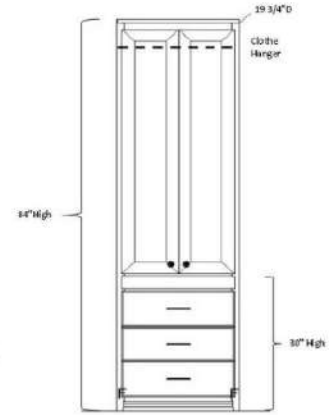

Side Cabinet Options

The SoCal Collection side cabinets have face framing, the DelMar Collection side cabinets are frameless

Open Pier (Bookcase)

Pier with 1 or 2 doors

Pier with 2 drawers & pull

Pier with 3 drawers & pull

Pier with 1 or 2 doors

Wardrobe with full doors
(can not be done in 17")

SoCal ONLY

Wardrobe with 3 drawers
(can not be done in 17")

SoCal ONLY

3-Piece Executive Desk: 36"-54" wide

Straight Pier Desk (in 25" cabinet)

Shaped Pier Desk (in 37" cabinet)