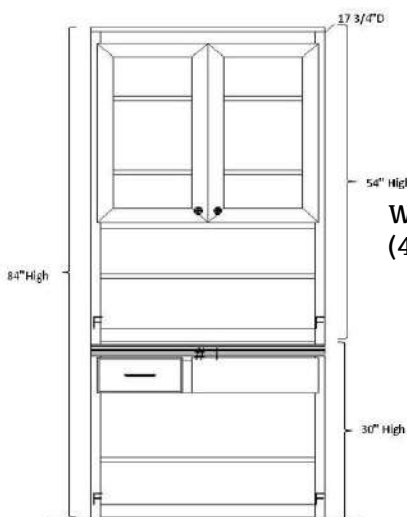

ALL PIERS HAVE FACE FRAMING

Pier Sizes

- (XS) Xsmall 17" w x 17.75" d
- (S) Small 21" w x 17.75" d
- (M) Medium 25" w x 17.75" d
- (L) Large 31" w x 17.75" d
- (XL) XLarge 37" w x 17.75" d

Wardrobe Size

- (S) Small 21" w x 19.75" d
- (M) Medium 25" w x 19.75" d
- (L) Large 31" w x 19.75" d
- (XL) XLarge 37" w x 19.75" d

CUSTOM SIZING AVAILABLE

Open Pier (Bookcase)

Pier with 1 or 2 door

Pier with 3 drawers and nightstand pull

Pier with Full Doors

Pier with 2 drawers & pull

File Pier (can only be done in 21")

Wardrobe with full doors (can not be done in 17")

Wardrobe with 3 drawers (can not be done in 17")

Desk Hutch & Return (36", 42", 48" or 54" wide)

Wallbed Desk (goes with hutch & return) (42", 48", 54", 60", 66" or 72" long)

Straight Desk with Desk Pier
P: 25" w x 17 3/4" d x 84" h
PED: 21" w x 20" d x 29 1/4" h
DESK: 72" w x 23" d x 2" h

Wedge Desk with Desk Pier
P: 37" w x 17 3/4" d x 84" h
PED: 21" w x 20" d x 29 1/4" h
DESK: 72" w x 35" d x 2" h

Albany Options

PIERS – Frameless - Depth: 12" or 16.75"; Height: 72" or 84"; Width: 16", 20", 24", 30", 36"