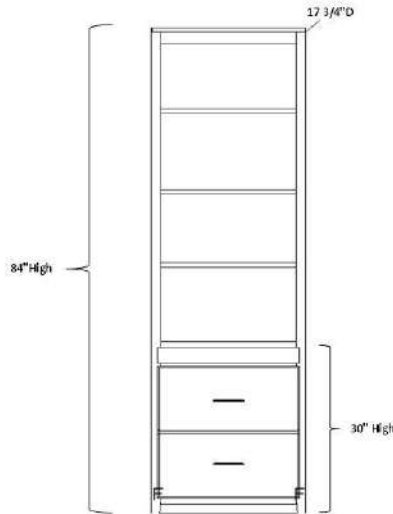

ALL PIERS HAVE FACE FRAMING

Pier Sizes

- (XS) Xsmall 17" w x 17.75" d
- (S) Small 21" w x 17.75" d
- (M) Medium 25" w x 17.75" d
- (L) Large 31" w x 17.75" d
- (XL) XLarge 37" w x 17.75" d

Wardrobe Size

- (S) Small 21" w x 19.75" d
- (M) Medium 25" w x 19.75" d
- (L) Large 31" w x 19.75" d
- (XL) XLarge 37" w x 19.75" d

CUSTOM SIZING AVAILABLE

Open Pier (Bookcase)

Pier with 1 or 2 door

Pier with 3 drawers and nightstand pull

Pier with Full Doors

Pier with 2 drawers & pull

File Pier (can only be done in 21")

Wardrobe with full doors (can not be done in 17")

Wardrobe with 3 drawers (can not be done in 17")

Desk Hutch & Return (36", 42", 48" or 54" wide)

Wallbed Desk (goes with hutch & return) (42", 48", 54", 60", 66" or 72" long)

Straight Desk with Desk Pier
P: 25" w x 17 3/4" d x 84" h
PED: 21" w x 20" d x 29 1/4" h
DESK: 72" w x 23" d x 2" h

Wedge Desk with Desk Pier
P: 37" w x 17 3/4" d x 84" h
PED: 21" w x 20" d x 29 1/4" h
DESK: 72" w x 35" d x 2" h

Albany Options

PIERS – Frameless - Depth: 12" or 16.75"; Height: 72" or 84"; Width: 16", 20", 24", 30", 36"