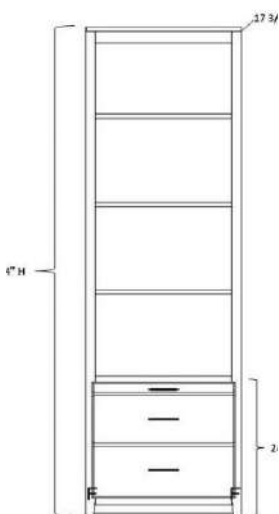

ALL PIERS HAVE FACE FRAMING

Pier Sizes

- (XS) Xsmall 17" w x 17.75" d
- (S) Small 21" w x 17.75" d
- (M) Medium 25" w x 17.75" d
- (L) Large 31" w x 17.75" d
- (XL) XLarge 37" w x 17.75" d

Wardrobe Size

- (S) Small 21" w x 19.75" d
- (M) Medium 25" w x 19.75" d
- (L) Large 31" w x 19.75" d
- (XL) XLarge 37" w x 19.75" d

CUSTOM SIZING AVAILABLE

Open Pier (Bookcase)

Pier with 1 or 2 door

Pier with 3 drawers and nightstand pull

Pier with Full Doors

Pier with 2 drawers & pull

File Pier (can only be done in 21")

Wardrobe with full doors (can not be done in 17")

Wardrobe with 3 drawers (can not be done in 17")

Desk Hutch & Return (36", 42", 48" or 54" wide)

Wallbed Desk (goes with hutch & return) (42", 48", 54", 60", 66" or 72" long)

Straight Desk with Desk Pier
P: 25" w x 17 3/4" d x 84" h
PED: 21" w x 20" d x 29 1/4" h
DESK: 72" w x 23" d x 2" h

Wedge Desk with Desk Pier
P: 37" w x 17 3/4" d x 84" h
PED: 21" w x 20" d x 29 1/4" h
DESK: 72" w x 35" d x 2" h

Albany Options

PIERS – Frameless - Depth: 12" or 16.75"; Height: 72" or 84"; Width: 16", 20", 24", 30", 36"