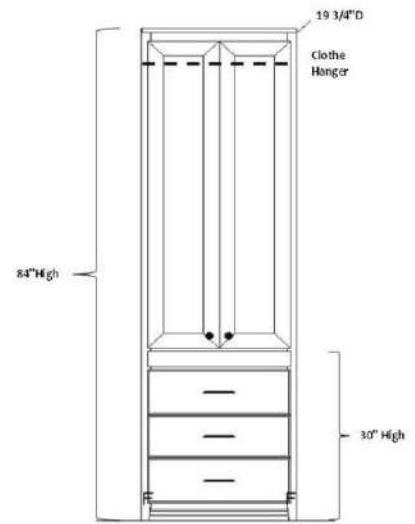

ALL PIERS HAVE FACE FRAMING

Pier Sizes

- (XS) Xsmall 17" w x 17.75" d
- (S) Small 21" w x 17.75" d
- (M) Medium 25" w x 17.75" d
- (L) Large 31" w x 17.75" d
- (XL) XLarge 37" w x 17.75" d

Wardrobe Size

- (S) Small 21" w x 19.75" d
- (M) Medium 25" w x 19.75" d
- (L) Large 31" w x 19.75" d
- (XL) XLarge 37" w x 19.75" d

CUSTOM SIZING AVAILABLE

Open Pier (Bookcase)

Pier with 1 or 2 door

Pier with 3 drawers and nightstand pull

Pier with Full Doors

Pier with 2 drawers & pull

File Pier (can only be done in 21")

Wardrobe with full doors (can not be done in 17")

Wardrobe with 3 drawers (can not be done in 17")

Desk Hutch & Return (36", 42", 48" or 54" wide)

Wallbed Desk (goes with hutch & return) (42", 48", 54", 60", 66" or 72" long)

Straight Desk with Desk Pier
P: 25" w x 17 3/4" d x 84" h
PED: 21" w x 20" d x 29 1/4" h
DESK: 72" w x 23" d x 2" h

Wedge Desk with Desk Pier
P: 37" w x 17 3/4" d x 84" h
PED: 21" w x 20" d x 29 1/4" h
DESK: 72" w x 35" d x 2" h

Albany Options

PIERS – Frameless - Depth: 12" or 16.75"; Height: 72" or 84"; Width: 16", 20", 24", 30", 36"