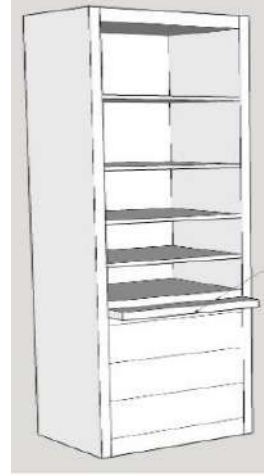

CUSTOM SIZING AVAILABLE

Open Pier (Bookcase)

Pier with 1 or 2 door

Pier with 3 drawers and nightstand pull

Pier with Full Doors

Pier with 2 drawers & pull

File Pier (can only be done in 21")

Wardrobe with full doors (can not be done in 17")

Wardrobe with 3 drawers (can not be done in 17")

Desk Hutch & Return (36", 42", 48" or 54" wide)

Wallbed Desk (goes with hutch & return) (42", 48", 54", 60", 66" or 72" long)

Straight Desk with Desk Pier
P: 25" w x 17 3/4" d x 84" h
PED: 21" w x 20" d x 29 1/4" h
DESK: 72" w x 23" d x 2" h

Wedge Desk with Desk Pier
P: 37" w x 17 3/4" d x 84" h
PED: 21" w x 20" d x 29 1/4" h
DESK: 72" w x 35" d x 2" h

Albany Options

PIERS – Frameless - Depth: 12" or 16.75"; Height: 72" or 84"; Width: 16", 20", 24", 30", 36"

Open Pier (Bookcase)
WB-CBwidthheight-O

Pier with 1 or 2 doors
WB-CBwidthheight-D

Pier with 2 drawers & pull
WB-CBwidthheight-2DW

Pier with 3 drawers & pull
WB-CBwidthheight-3DW

Pier with 1 or 2 doors
SKU: WB-CBwidthheight-FD