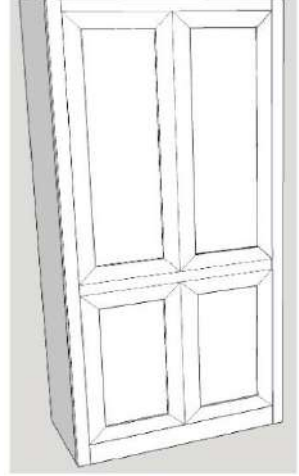

Wedge Desk with Desk Pier
P: 37" w x 17 3/4" d x 84" h
PED: 21" w x 20" d x 29 1/4" h
DESK: 72" w x 35" d x 2" h

Albany Options

PIERS – Frameless - Depth: 12" or 16.75"; Height: 72" or 84"; Width: 16", 20", 24", 30", 36"

Open Pier (Bookcase)
WB-CBwidthheight-O

Pier with 1 or 2 doors
WB-CBwidthheight-D

Pier with 2 drawers & pull
WB-CBwidthheight-2DW

Pier with 3 drawers & pull
WB-CBwidthheight-3DW

Pier with 1 or 2 doors
SKU: WB-CBwidthheight-FD

EXECUTIVE DESKS

HUTCHES

SKU: WB-CBwidthheight-H

Specify DEPTH: 12" OR 16"
WIDTHS: 36", 42", 48", 54"

RETURNS

SKU: WB-CBwidthheight-RTN

ONLY AVAILABLE IN 16" deep
WIDTHS: 36", 42", 48", 54"

SINGLE PEDESTAL DESKS

SKU: WB-CBwidthheight-DSK

ONLY AVAILABLE IN 21" deep
ONLY AVAILABLE IN 30" tall
WIDTHS: 42", 48", 54", 60", 66", 72"

STRAIGHT DESK w/PIER

84" tall pier: WB-CB2484-OPED
72" tall pier: WB-CB2484-DPED

Desk Pedestal: WB-CBPED
Desk Top: WB-CBPEDTOP