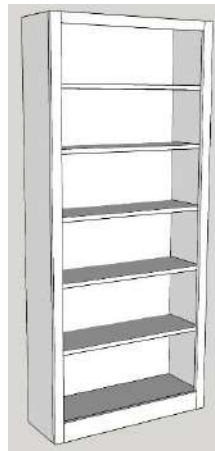

Black or White Paint Finishes Available = 15% upcharge

OAK

Lighting & Electrical

SKU	Type	Description
P1	Black Power Unit	2 Elect, 2 USB
P2	Silver Power Unit	1 Elect, 2 USB
P5	USB Port Only	2 USB Port
L1	LED 2 Light - Bed	2 pucks, on/off switch
P-Puck	Add LED light to Pier	add to all size piers
P-Power	independent power	on/off switch function

Available Add Ons

- Change shelves from wood to glass
- Add soft close drawer slides
- Finish inside of drawer with clear coat
- Add soft close hinges
- Additional wire mgmt holes

All piers available in all sizes unless otherwise note
All piers available in 72" or 84" height

ALL PIERS HAVE FACE FRAMING

Pier Sizes

- (XS) Xsmall 17" w x 17.75" d
- (S) Small 21" w x 17.75" d
- (M) Medium 25" w x 17.75" d
- (L) Large 31" w x 17.75" d
- (XL) XLarge 37" w x 17.75" d

Wardrobe Size

- (S) Small 21" w x 19.75" d
- (M) Medium 25" w x 19.75" d
- (L) Large 31" w x 19.75" d
- (XL) XLarge 37" w x 19.75" d

CUSTOM SIZING AVAILABLE

Open Pier (Bookcase)

Pier with 1 or 2 door

Pier with 3 drawers and nightstand pull

Pier with Full Doors

Pier with 2 drawers & pull

File Pier (can only be done in 21")

Wardrobe with full doors (can not be done in 17")