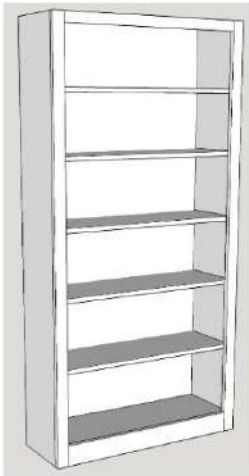

CUSTOM SIZING AVAILABLE

Open Pier (Bookcase)

Pier with 1 or 2 door

Pier with 3 drawers and nightstand pull

Pier with Full Doors

Pier with 2 drawers & pull

File Pier (can only be done in 21")

Wardrobe with full doors (can not be done in 17")

Wardrobe with 3 drawers (can not be done in 17")

Desk Hutch & Return (36", 42", 48" or 54" wide)

Wallbed Desk (goes with hutch & return) (42", 48", 54", 60", 66" or 72" long)

Straight Desk with Desk Pier
P: 25" w x 17 3/4" d x 84" h
PED: 21" w x 20" d x 29 1/4" h
DESK: 72" w x 23" d x 2" h

Wedge Desk with Desk Pier
P: 37" w x 17 3/4" d x 84" h
PED: 21" w x 20" d x 29 1/4" h
DESK: 72" w x 35" d x 2" h

Albany Options

PIERS – Frameless - Depth: 12" or 16.75"; Height: 72" or 84"; Width: 16", 20", 24", 30", 36"

Open Pier (Bookcase)
WB-CBwidthheight-O

Pier with 1 or 2 doors
WB-CBwidthheight-D

Pier with 2 drawers & pull
WB-CBwidthheight-2DW

Pier with 3 drawers & pull
WB-CBwidthheight-3DW

Pier with 1 or 2 doors
SKU: WB-CBwidthheight-FD