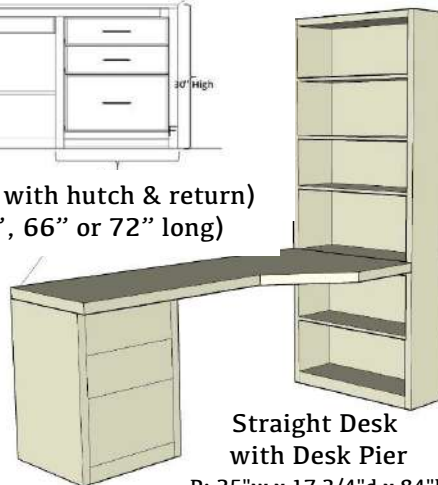

ALL PIERS HAVE FACE FRAMING

Pier Sizes

- (XS) Xsmall 17" w x 17.75" d
- (S) Small 21" w x 17.75" d
- (M) Medium 25" w x 17.75" d
- (L) Large 31" w x 17.75" d
- (XL) XLarge 37" w x 17.75" d

Wardrobe Size

- (S) Small 21" w x 19.75" d
- (M) Medium 25" w x 19.75" d
- (L) Large 31" w x 19.75" d
- (XL) XLarge 37" w x 19.75" d

CUSTOM SIZING AVAILABLE

Open Pier (Bookcase)

Pier with 1 or 2 door

Pier with 3 drawers and nightstand pull

Pier with Full Doors

Pier with 2 drawers & pull

File Pier (can only be done in 21")

Wardrobe with full doors (can not be done in 17")

Wardrobe with 3 drawers (can not be done in 17")

Desk Hutch & Return (36", 42", 48" or 54" wide)

Wallbed Desk (goes with hutch & return) (42", 48", 54", 60", 66" or 72" long)

Straight Desk with Desk Pier
P: 25" w x 17 3/4" d x 84" h
PED: 21" w x 20" d x 29 1/4" h
DESK: 72" w x 23" d x 2" h

Wedge Desk with Desk Pier
P: 37" w x 17 3/4" d x 84" h
PED: 21" w x 20" d x 29 1/4" h
DESK: 72" w x 35" d x 2" h

Albany Options

PIERS – Frameless - Depth: 12" or 16.75"; Height: 72" or 84"; Width: 16", 20", 24", 30", 36"