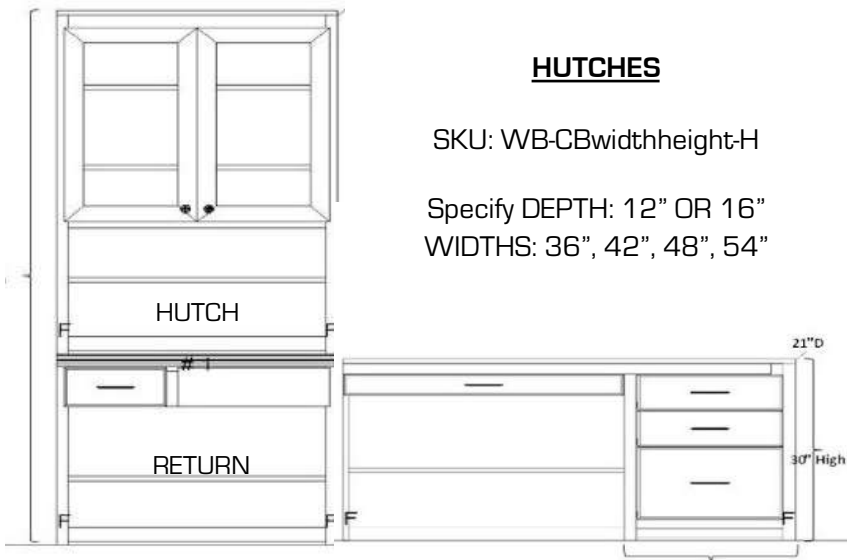

Rochester (dimensions include crown)

QUEEN (RC6890-Q) 72.625" w x 90.5" h x 23" d [91.5"]

FULL (RC6286-F) 72" w x 86.5" h x 23" d [86.5"]

TWIN (RC4786-T) 55" w x 86.5" h x 23" d [86.5"]

Albany (dimensions include crown)

Wedge Desk with Desk Pier
P: 37" w x 17 3/4" d x 84" h
PED: 21" w x 20" d x 29 1/4" h
DESK: 72" w x 35" d x 2" h

Albany Options

PIERS – Frameless - Depth: 12" or 16.75"; Height: 72" or 84"; Width: 16", 20", 24", 30", 36"

Open Pier (Bookcase)
WB-CBwidthheight-O

Pier with 1 or 2 doors
WB-CBwidthheight-D

Pier with 2 drawers & pull
WB-CBwidthheight-2DW

Pier with 3 drawers & pull
WB-CBwidthheight-3DW

Pier with 1 or 2 doors
SKU: WB-CBwidthheight-FD

EXECUTIVE DESKS

HUTCHES

SKU: WB-CBwidthheight-H

Specify DEPTH: 12" OR 16"
WIDTHS: 36", 42", 48", 54"

RETURNS

SKU: WB-CBwidthheight-RTN

ONLY AVAILABLE IN 16" deep
WIDTHS: 36", 42", 48", 54"

SINGLE PEDESTAL DESKS