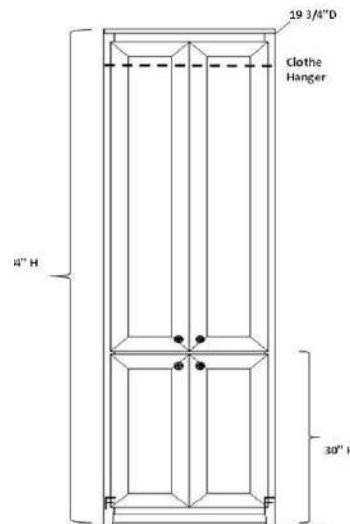

ALL PIERS HAVE FACE FRAMING

Pier Sizes

- (XS) Xsmall 17" w x 17.75" d
- (S) Small 21" w x 17.75" d
- (M) Medium 25" w x 17.75" d
- (L) Large 31" w x 17.75" d
- (XL) XLarge 37" w x 17.75" d

Wardrobe Size

- (S) Small 21" w x 19.75" d
- (M) Medium 25" w x 19.75" d
- (L) Large 31" w x 19.75" d
- (XL) XLarge 37" w x 19.75" d

CUSTOM SIZING AVAILABLE

Open Pier (Bookcase)

Pier with 1 or 2 door

Pier with 3 drawers and nightstand pull

Pier with Full Doors

Pier with 2 drawers & pull

File Pier (can only be done in 21")

Wardrobe with full doors (can not be done in 17")

Wardrobe with 3 drawers (can not be done in 17")

Desk Hutch & Return (36", 42", 48" or 54" wide)

Wallbed Desk (goes with hutch & return) (42", 48", 54", 60", 66" or 72" long)

Straight Desk with Desk Pier
P: 25" w x 17 3/4" d x 84" h
PED: 21" w x 20" d x 29 1/4" h
DESK: 72" w x 23" d x 2" h

Wedge Desk with Desk Pier
P: 37" w x 17 3/4" d x 84" h
PED: 21" w x 20" d x 29 1/4" h
DESK: 72" w x 35" d x 2" h

Albany Options

PIERS – Frameless - Depth: 12" or 16.75"; Height: 72" or 84"; Width: 16", 20", 24", 30", 36"