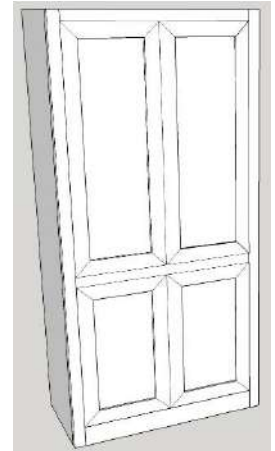

QUEEN (WB-CB6689-Q) 72.625" w x 90.5" h x 19" d [91.5"]

FULL (WB-CB6085-F) 72" w x 86.5" h x 19" d [86.5"]

TWIN (WB-CB4585-T) 55" w x 86.5" h x 19" d [86.5"]

- Available in Alder or Oak
- 5.5" total molding (width) & 3" deep
- Uses Standard Mattress up to 11"
- Can be built with split panel tray

Available Add Ons

- Change shelves from wood to glass
- Add soft close drawer slides
- Finish inside of drawer with clear coat
- Add soft close hinges
- Additional wire mgmt holes

All piers available in all sizes unless otherwise note
All piers available in 72" or 84" height

ALL PIERS HAVE FACE FRAMING

Pier Sizes

- (XS) Xsmall 17" w x 17.75" d
- (S) Small 21" w x 17.75" d
- (M) Medium 25" w x 17.75" d
- (L) Large 31" w x 17.75" d
- (XL) XLarge 37" w x 17.75" d

Wardrobe Size

- (S) Small 21" w x 19.75" d
- (M) Medium 25" w x 19.75" d
- (L) Large 31" w x 19.75" d
- (XL) XLarge 37" w x 19.75" d

CUSTOM SIZING AVAILABLE

Open Pier (Bookcase)

Pier with 1 or 2 door

Pier with 3 drawers and nightstand pull

Pier with Full Doors

Pier with 2 drawers & pull

File Pier (can only be done in 21")

Wardrobe with full doors (can not be done in 17")