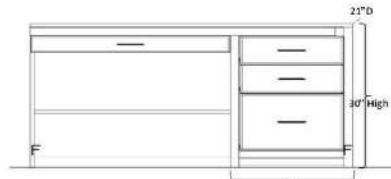

ALL PIERS HAVE FACE FRAMING

Pier Sizes

- (XS) Xsmall 17" w x 17.75" d
- (S) Small 21" w x 17.75" d
- (M) Medium 25" w x 17.75" d
- (L) Large 31" w x 17.75" d
- (XL) XLarge 37" w x 17.75" d

Wardrobe Size

- (S) Small 21" w x 19.75" d
- (M) Medium 25" w x 19.75" d
- (L) Large 31" w x 19.75" d
- (XL) XLarge 37" w x 19.75" d

CUSTOM SIZING AVAILABLE

Open Pier (Bookcase)

Pier with 1 or 2 door

Pier with 3 drawers and nightstand pull

Pier with Full Doors

Pier with 2 drawers & pull

File Pier (can only be done in 21")

Wardrobe with full doors (can not be done in 17")

Wardrobe with 3 drawers (can not be done in 17")

Desk Hutch & Return (36", 42", 48" or 54" wide)

Wallbed Desk (goes with hutch & return) (42", 48", 54", 60", 66" or 72" long)

Straight Desk with Desk Pier
P: 25" w x 17 3/4" d x 84" h
PED: 21" w x 20" d x 29 1/4" h
DESK: 72" w x 23" d x 2" h

Wedge Desk with Desk Pier
P: 37" w x 17 3/4" d x 84" h
PED: 21" w x 20" d x 29 1/4" h
DESK: 72" w x 35" d x 2" h

Albany Options

PIERS – Frameless - Depth: 12" or 16.75"; Height: 72" or 84"; Width: 16", 20", 24", 30", 36"