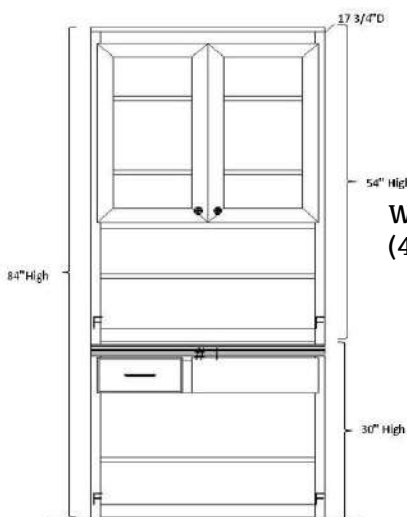

### Pier Sizes

- (XS) Xsmall 17" w x 17.75" d
- (S) Small 21" w x 17.75" d
- (M) Medium 25" w x 17.75" d
- (L) Large 31" w x 17.75" d
- (XL) XLarge 37" w x 17.75" d

### Wardrobe Size

- (S) Small 21" w x 19.75" d
- (M) Medium 25" w x 19.75" d
- (L) Large 31" w x 19.75" d
- (XL) XLarge 37" w x 19.75" d

## CUSTOM SIZING AVAILABLE

Open Pier (Bookcase)

Pier with 1 or 2 door

Pier with 3 drawers and nightstand pull

Pier with Full Doors

Pier with 2 drawers & pull

File Pier (can only be done in 21")

Wardrobe with full doors (can not be done in 17")

Wardrobe with 3 drawers (can not be done in 17")

Desk Hutch & Return (36", 42", 48" or 54" wide)

Wallbed Desk (goes with hutch & return) (42", 48", 54", 60", 66" or 72" long)

Straight Desk with Desk Pier  
P: 25" w x 17 3/4" d x 84" h  
PED: 21" w x 20" d x 29 1/4" h  
DESK: 72" w x 23" d x 2" h