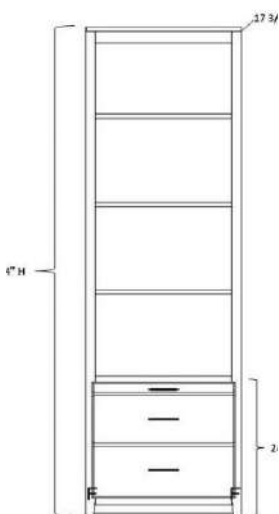

### Pier Sizes

- (XS) Xsmall 17" w x 17.75" d
- (S) Small 21" w x 17.75" d
- (M) Medium 25" w x 17.75" d
- (L) Large 31" w x 17.75" d
- (XL) XLarge 37" w x 17.75" d

### Wardrobe Size

- (S) Small 21" w x 19.75" d
- (M) Medium 25" w x 19.75" d
- (L) Large 31" w x 19.75" d
- (XL) XLarge 37" w x 19.75" d

## CUSTOM SIZING AVAILABLE

Open Pier (Bookcase)

Pier with 1 or 2 door

Pier with 3 drawers and nightstand pull

Pier with Full Doors

Pier with 2 drawers & pull

File Pier (can only be done in 21")

Wardrobe with full doors (can not be done in 17")

Wardrobe with 3 drawers (can not be done in 17")

Desk Hutch & Return (36", 42", 48" or 54" wide)

Wallbed Desk (goes with hutch & return) (42", 48", 54", 60", 66" or 72" long)

Straight Desk with Desk Pier  
P: 25" w x 17 3/4" d x 84" h  
PED: 21" w x 20" d x 29 1/4" h  
DESK: 72" w x 23" d x 2" h