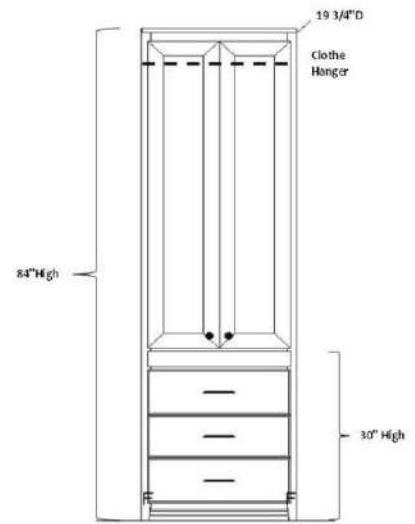

### Pier Sizes

- (XS) Xsmall 17" w x 17.75" d
- (S) Small 21" w x 17.75" d
- (M) Medium 25" w x 17.75" d
- (L) Large 31" w x 17.75" d
- (XL) XLarge 37" w x 17.75" d

### Wardrobe Size

- (S) Small 21" w x 19.75" d
- (M) Medium 25" w x 19.75" d
- (L) Large 31" w x 19.75" d
- (XL) XLarge 37" w x 19.75" d

## CUSTOM SIZING AVAILABLE

Open Pier (Bookcase)

Pier with 1 or 2 door

Pier with 3 drawers and nightstand pull

Pier with Full Doors

Pier with 2 drawers & pull

File Pier (can only be done in 21")

Wardrobe with full doors (can not be done in 17")

Wedge Desk with Desk Pier  
P: 37" w x 17 3/4" d x 84" h  
PED: 21" w x 20" d x 29 1/4" h  
DESK: 72" w x 35" d x 2" h