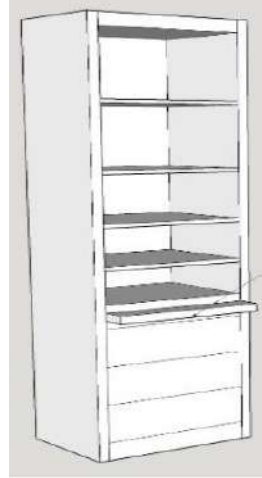

Wardrobe with 3 drawers (can not be done in 17")

Desk Hutch & Return (36", 42", 48" or 54" wide)

Wallbed Desk (goes with hutch & return) (42", 48", 54", 60", 66" or 72" long)

Straight Desk with Desk Pier  
P: 25" w x 17 3/4" d x 84" h  
PED: 21" w x 20" d x 29 1/4" h  
DESK: 72" w x 23" d x 2" h

Wedge Desk with Desk Pier  
P: 37" w x 17 3/4" d x 84" h  
PED: 21" w x 20" d x 29 1/4" h  
DESK: 72" w x 35" d x 2" h

# Burnley Options

**PIERS – Frameless - Depth: 12" or 16.75"; Height: 72" or 84"; Width: 16", 20", 24", 30", 36"**

**Open Pier (Bookcase)**  
WB-BUwidthheight-O

**Pier with 1 or 2 doors**  
WB-BUwidthheight-D

**Pier with 2 drawers & pull**  
WB-BUwidthheight-2DW

**Pier with 3 drawers & pull**  
WB-BUwidthheight-3DW

**Pier with 1 or 2 doors**  
SKU: WB-BUwidthheight-FD

**EXECUTIVE DESKS**

**HUTCHES**

SKU: WB-BUwidthheight-H