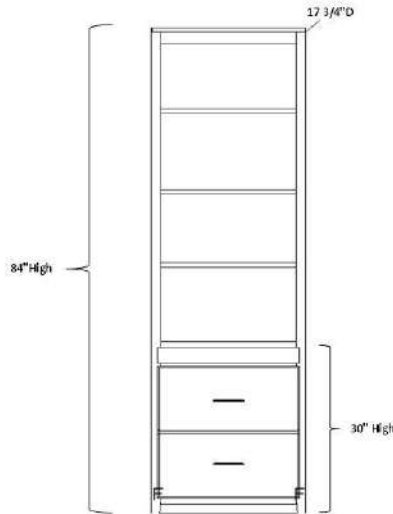

### Pier Sizes

- (XS) Xsmall 17" w x 17.75" d
- (S) Small 21" w x 17.75" d
- (M) Medium 25" w x 17.75" d
- (L) Large 31" w x 17.75" d
- (XL) XLarge 37" w x 17.75" d

### Wardrobe Size

- (S) Small 21" w x 19.75" d
- (M) Medium 25" w x 19.75" d
- (L) Large 31" w x 19.75" d
- (XL) XLarge 37" w x 19.75" d

## CUSTOM SIZING AVAILABLE

Open Pier (Bookcase)

Pier with 1 or 2 door

Pier with 3 drawers and nightstand pull

Pier with Full Doors

Pier with 2 drawers & pull

File Pier (can only be done in 21")

Wardrobe with full doors (can not be done in 17")

Wardrobe with 3 drawers (can not be done in 17")

Desk Hutch & Return (36", 42", 48" or 54" wide)

Wallbed Desk (goes with hutch & return) (42", 48", 54", 60", 66" or 72" long)

Straight Desk with Desk Pier  
P: 25" w x 17 3/4" d x 84" h  
PED: 21" w x 20" d x 29 1/4" h  
DESK: 72" w x 23" d x 2" h