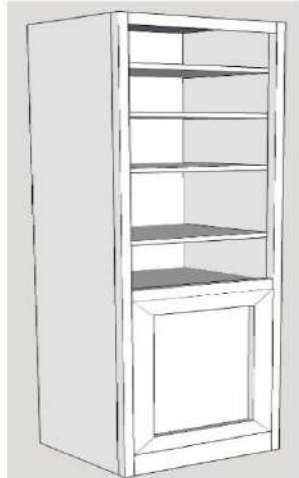

## CUSTOM SIZING AVAILABLE

Open Pier (Bookcase)

Pier with 1 or 2 door

Pier with 3 drawers and nightstand pull

Pier with Full Doors

Pier with 2 drawers & pull

File Pier (can only be done in 21")

Wardrobe with full doors (can not be done in 17")

Wardrobe with 3 drawers (can not be done in 17")

Desk Hutch & Return (36", 42", 48" or 54" wide)

Wallbed Desk (goes with hutch & return) (42", 48", 54", 60", 66" or 72" long)

Straight Desk with Desk Pier  
P: 25" w x 17 3/4" d x 84" h  
PED: 21" w x 20" d x 29 1/4" h  
DESK: 72" w x 23" d x 2" h

Wedge Desk with Desk Pier  
P: 37" w x 17 3/4" d x 84" h  
PED: 21" w x 20" d x 29 1/4" h  
DESK: 72" w x 35" d x 2" h

# Burnley Options

**PIERS – Frameless - Depth: 12" or 16.75"; Height: 72" or 84"; Width: 16", 20", 24", 30", 36"**

**Open Pier (Bookcase)**  
WB-BUwidthheight-O

**Pier with 1 or 2 doors**  
WB-BUwidthheight-D