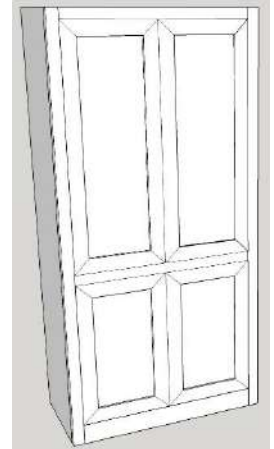

Oxford Options

All piers available in all sizes unless otherwise note
All piers available in 72" or 84" height

ALL PIERS HAVE FACE FRAMING

Pier Sizes

- (XS) Xsmall 17" w x 17.75" d
- (S) Small 21" w x 17.75" d
- (M) Medium 25" w x 17.75" d
- (L) Large 31" w x 17.75" d
- (XL) XLarge 37" w x 17.75" d

Wardrobe Size

- (S) Small 21" w x 19.75" d
- (M) Medium 25" w x 19.75" d
- (L) Large 31" w x 19.75" d
- (XL) XLarge 37" w x 19.75" d

CUSTOM SIZING AVAILABLE

Pier with Full Doors