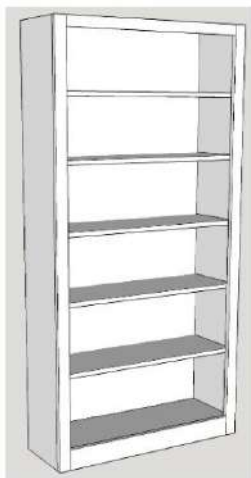

Burnley Options

PIERS – Frameless - Depth: 12" or 16.75"; Height: 72" or 84"; Width: 16", 20", 24", 30", 36"

Open Pier (Bookcase)
WB-BUwidthheight-O