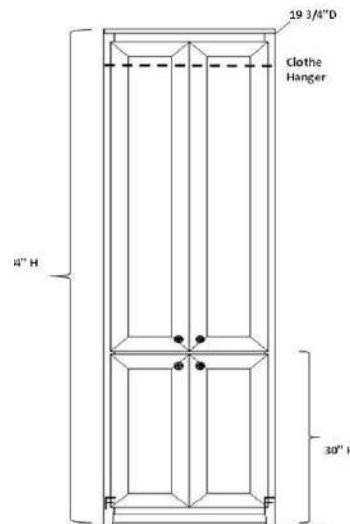

### Pier Sizes

- (XS) Xsmall 17" w x 17.75" d
- (S) Small 21" w x 17.75" d
- (M) Medium 25" w x 17.75" d
- (L) Large 31" w x 17.75" d
- (XL) XLarge 37" w x 17.75" d

### Wardrobe Size

- (S) Small 21" w x 19.75" d
- (M) Medium 25" w x 19.75" d
- (L) Large 31" w x 19.75" d
- (XL) XLarge 37" w x 19.75" d

## CUSTOM SIZING AVAILABLE

Open Pier (Bookcase)

Pier with 1 or 2 door

Pier with 3 drawers and nightstand pull

Pier with Full Doors

Pier with 2 drawers & pull

File Pier (can only be done in 21")

Wardrobe with full doors (can not be done in 17")

Wardrobe with 3 drawers (can not be done in 17")

Desk Hutch & Return (36", 42", 48" or 54" wide)

Wallbed Desk (goes with hutch & return) (42", 48", 54", 60", 66" or 72" long)

Straight Desk with Desk Pier  
P: 25" w x 17 3/4" d x 84" h  
PED: 21" w x 20" d x 29 1/4" h  
DESK: 72" w x 23" d x 2" h