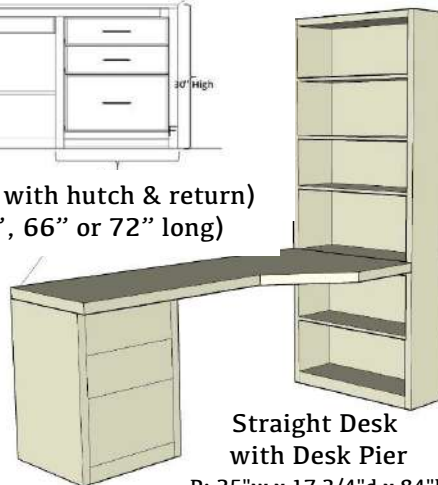

### Pier Sizes

- (XS) Xsmall 17" w x 17.75" d
- (S) Small 21" w x 17.75" d
- (M) Medium 25" w x 17.75" d
- (L) Large 31" w x 17.75" d
- (XL) XLarge 37" w x 17.75" d

### Wardrobe Size

- (S) Small 21" w x 19.75" d
- (M) Medium 25" w x 19.75" d
- (L) Large 31" w x 19.75" d
- (XL) XLarge 37" w x 19.75" d

## CUSTOM SIZING AVAILABLE

Open Pier (Bookcase)

Pier with 1 or 2 door

Pier with 3 drawers and nightstand pull

Pier with Full Doors

Pier with 2 drawers & pull

File Pier (can only be done in 21")

Wardrobe with full doors (can not be done in 17")

Wardrobe with 3 drawers (can not be done in 17")

Desk Hutch & Return (36", 42", 48" or 54" wide)

Wallbed Desk (goes with hutch & return) (42", 48", 54", 60", 66" or 72" long)

Straight Desk with Desk Pier  
P: 25" w x 17 3/4" d x 84" h  
PED: 21" w x 20" d x 29 1/4" h  
DESK: 72" w x 23" d x 2" h