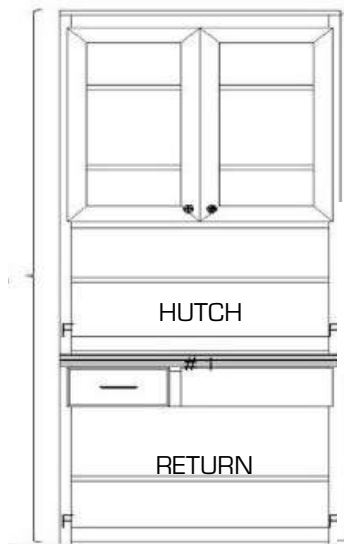

## Mansfield (dimensions include crown)

QUEEN (MA6890-Q) 72.625" w x 90.5" h x 23" d [91.5"]

FULL (MA6286-F) 72" w x 86.5" h x 23" d [86.5"]

TWIN (MA4786-T) 55" w x 86.5" h x 23" d [86.5"]

Wedge Desk with Desk Pier  
P: 37" w x 17 3/4" d x 84" h  
PED: 21" w x 20" d x 29 1/4" h  
DESK: 72" w x 35" d x 2" h

# Burnley Options

**PIERS – Frameless - Depth: 12" or 16.75"; Height: 72" or 84"; Width: 16", 20", 24", 30", 36"**

**Open Pier (Bookcase)**  
WB-BUwidthheight-O

**Pier with 1 or 2 doors**  
WB-BUwidthheight-D

**Pier with 2 drawers & pull**  
WB-BUwidthheight-2DW

**Pier with 3 drawers & pull**  
WB-BUwidthheight-3DW

**Pier with 1 or 2 doors**  
SKU: WB-BUwidthheight-FD

**EXECUTIVE DESKS**

**HUTCHES**

SKU: WB-BUwidthheight-H