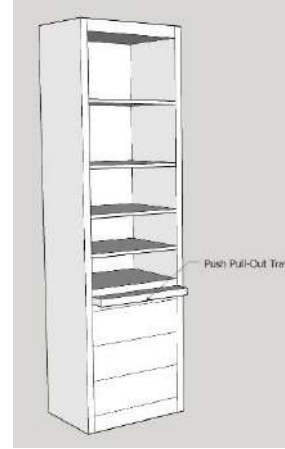

Oxford Options

All piers available in all sizes unless otherwise note
All piers available in 72" or 84" height

ALL PIERS HAVE FACE FRAMING

Pier Sizes

- (XS) Xsmall 17" w x 17.75" d
- (S) Small 21" w x 17.75" d
- (M) Medium 25" w x 17.75" d
- (L) Large 31" w x 17.75" d
- (XL) XLarge 37" w x 17.75" d

Wardrobe Size

- (S) Small 21" w x 19.75" d
- (M) Medium 25" w x 19.75" d
- (L) Large 31" w x 19.75" d
- (XL) XLarge 37" w x 19.75" d

CUSTOM SIZING AVAILABLE

Pier with 3 drawers and nightstand pull