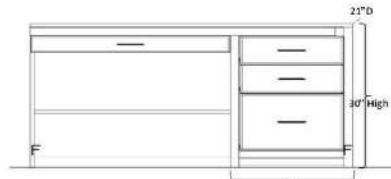

Wallbed Desk (goes with hutch & return) (42", 48", 54", 60", 66" or 72" long)