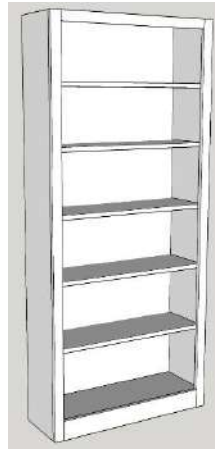

# Oxford Options

All piers available in all sizes unless otherwise note  
All piers available in 72" or 84" height

## ALL PIERS HAVE FACE FRAMING

### Pier Sizes

- (XS) Xsmall 17" w x 17.75" d
- (S) Small 21" w x 17.75" d
- (M) Medium 25" w x 17.75" d
- (L) Large 31" w x 17.75" d
- (XL) XLarge 37" w x 17.75" d

### Wardrobe Size

- (S) Small 21" w x 19.75" d
- (M) Medium 25" w x 19.75" d
- (L) Large 31" w x 19.75" d
- (XL) XLarge 37" w x 19.75" d