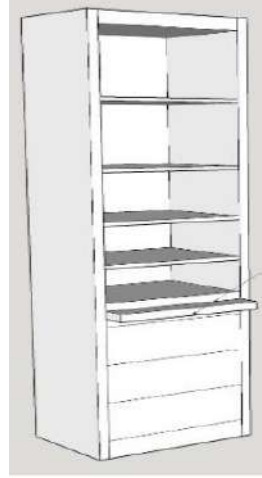

CUSTOM SIZING AVAILABLE

Open Pier (Bookcase)

Pier with 1 or 2 door

Pier with 3 drawers and nightstand pull

Pier with Full Doors

Pier with 2 drawers & pull

File Pier (can only be done in 21")

Wardrobe with full doors (can not be done in 17")

Wardrobe with 3 drawers (can not be done in 17")

Desk Hutch & Return (36", 42", 48" or 54" wide)

Wallbed Desk (goes with hutch & return) (42", 48", 54", 60", 66" or 72" long)

Straight Desk with Desk Pier
P: 25"w x 17 3/4"d x 84"h
PED: 21"w x 20"d x 29 1/4"h
DESK: 72"w x 23"d x 2"h

Wedge Desk with Desk Pier
P: 37"w x 17 3/4"d x 84"h
PED: 21"w x 20"d x 29 1/4"h
DESK: 72"w x 35"d x 2"h

PIERS – Frameless - Depth: 12" or 16.75"; Height: 72" or 84"; Width: 16", 20", 24", 30", 36"

Open Pier (Bookcase)
WB-BHwidthheight-O

Pier with 1 or 2 doors
WB-BHwidthheight-D

Pier with 2 drawers & pull
WB-BHwidthheight-2DW

Pier with 3 drawers & pull
WB-BHwidthheight-3DW

Pier with 1 or 2 doors
SKU: WB-BHwidthheight-FD

EXECUTIVE DESKS

HUTCHES