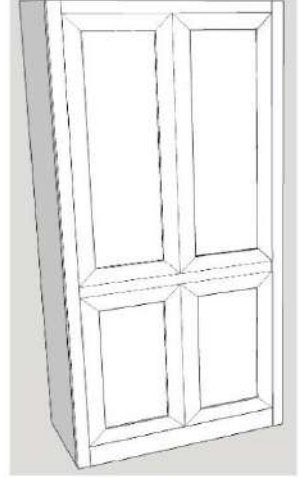

Manchester (dimensions include crown)

QUEEN (MC6890-Q) 72.625" w x 90.5" h x 23" d [91.5"]

FULL (MC6286-F) 72" w x 86.5" h x 23" d [86.5"]

TWIN (MC4786-T) 55" w x 86.5" h x 23" d [86.5"]

Birmingham (dimensions include crown)

Wardrobe with 3 drawers (can not be done in 17")

Desk Hutch & Return (36", 42", 48" or 54" wide)

Wallbed Desk (goes with hutch & return) (42", 48", 54", 60", 66" or 72" long)

Straight Desk with Desk Pier
P: 25"w x 17 3/4"d x 84"h
PED: 21"w x 20"d x 29 1/4"h
DESK: 72"w x 23"d x 2"h

Wedge Desk with Desk Pier
P: 37"w x 17 3/4"d x 84"h
PED: 21"w x 20"d x 29 1/4"h
DESK: 72"w x 35"d x 2"h

PIERS – Frameless - Depth: 12" or 16.75"; Height: 72" or 84"; Width: 16", 20", 24", 30", 36"

Open Pier (Bookcase)
WB-BHwidthheight-O

Pier with 1 or 2 doors
WB-BHwidthheight-D

Pier with 2 drawers & pull
WB-BHwidthheight-2DW

Pier with 3 drawers & pull
WB-BHwidthheight-3DW

Pier with 1 or 2 doors
SKU: WB-BHwidthheight-FD

EXECUTIVE DESKS

HUTCHES