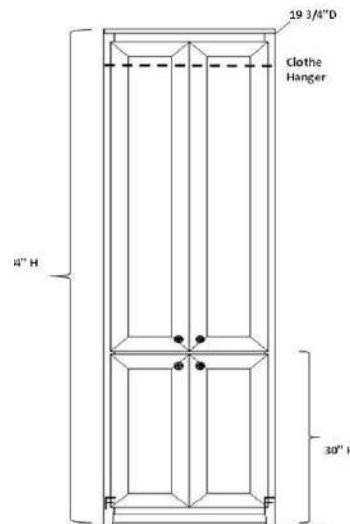

ALL PIERS HAVE FACE FRAMING

Pier Sizes

- (XS) Xsmall 17"w x 17.75"d
- (S) Small 21"w x 17.75"d
- (M) Medium 25"w x 17.75"d
- (L) Large 31"w x 17.75"d
- (XL) XLarge 37"w x 17.75"d

Wardrobe Size

- (S) Small 21"w x 19.75"d
- (M) Medium 25"w x 19.75"d
- (L) Large 31"w x 19.75"d
- (XL) XLarge 37"w x 19.75"d

CUSTOM SIZING AVAILABLE

Open Pier (Bookcase)

Pier with 1 or 2 door

Pier with 3 drawers and nightstand pull

Pier with Full Doors

Pier with 2 drawers & pull

File Pier (can only be done in 21")

Wardrobe with full doors (can not be done in 17")

Wardrobe with 3 drawers (can not be done in 17")

Desk Hutch & Return (36", 42", 48" or 54" wide)

Wallbed Desk (goes with hutch & return) (42", 48", 54", 60", 66" or 72" long)

Straight Desk with Desk Pier
P: 25"w x 17 3/4"d x 84"h
PED: 21"w x 20"d x 29 1/4"h
DESK: 72"w x 23"d x 2"h

Wedge Desk with Desk Pier
P: 37"w x 17 3/4"d x 84"h
PED: 21"w x 20"d x 29 1/4"h
DESK: 72"w x 35"d x 2"h

PIERS – Frameless - Depth: 12" or 16.75"; Height: 72" or 84"; Width: 16", 20", 24", 30", 36"

Open Pier (Bookcase)
WB-BHwidthheight-O