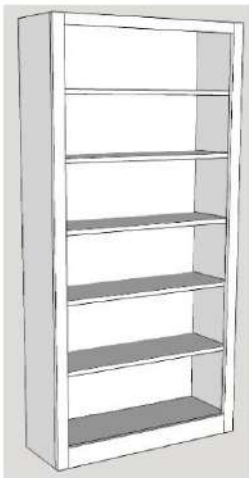

CUSTOM SIZING AVAILABLE

Open Pier (Bookcase)

Pier with 1 or 2 door

Pier with 3 drawers and nightstand pull

Pier with Full Doors

Pier with 2 drawers & pull

File Pier (can only be done in 21")

Wardrobe with full doors (can not be done in 17")

Wardrobe with 3 drawers (can not be done in 17")

Desk Hutch & Return (36", 42", 48" or 54" wide)

Wallbed Desk (goes with hutch & return) (42", 48", 54", 60", 66" or 72" long)

Straight Desk with Desk Pier
P: 25"w x 17 3/4"d x 84"h
PED: 21"w x 20"d x 29 1/4"h
DESK: 72"w x 23"d x 2"h

Wedge Desk with Desk Pier
P: 37"w x 17 3/4"d x 84"h
PED: 21"w x 20"d x 29 1/4"h
DESK: 72"w x 35"d x 2"h

PIERS – Frameless - Depth: 12" or 16.75"; Height: 72" or 84"; Width: 16", 20", 24", 30", 36"

Open Pier (Bookcase)
WB-BHwidthheight-O

Pier with 1 or 2 doors
WB-BHwidthheight-D

Pier with 2 drawers & pull
WB-BHwidthheight-2DW

Pier with 3 drawers & pull
WB-BHwidthheight-3DW

Pier with 1 or 2 doors
SKU: WB-BHwidthheight-FD

EXECUTIVE DESKS

HUTCHES