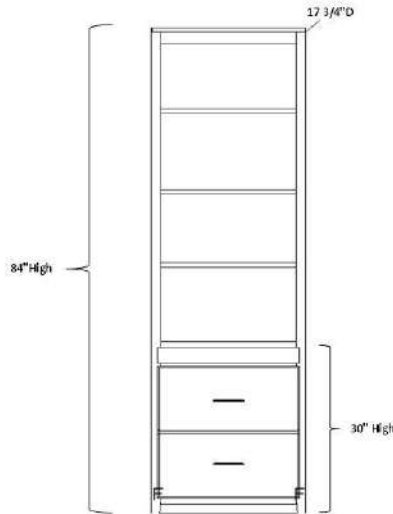

ALL PIERS HAVE FACE FRAMING

Pier Sizes

- (XS) Xsmall 17"w x 17.75"d
- (S) Small 21"w x 17.75"d
- (M) Medium 25"w x 17.75"d
- (L) Large 31"w x 17.75"d
- (XL) XLarge 37"w x 17.75"d

Wardrobe Size

- (S) Small 21"w x 19.75"d
- (M) Medium 25"w x 19.75"d
- (L) Large 31"w x 19.75"d
- (XL) XLarge 37"w x 19.75"d

CUSTOM SIZING AVAILABLE

Open Pier (Bookcase)

Pier with 1 or 2 door

Pier with 3 drawers and nightstand pull

Pier with Full Doors

Pier with 2 drawers & pull

File Pier (can only be done in 21")

Wardrobe with full doors (can not be done in 17")

Wardrobe with 3 drawers (can not be done in 17")

Desk Hutch & Return (36", 42", 48" or 54" wide)

Wallbed Desk (goes with hutch & return) (42", 48", 54", 60", 66" or 72" long)

Straight Desk with Desk Pier
P: 25"w x 17 3/4"d x 84"h
PED: 21"w x 20"d x 29 1/4"h
DESK: 72"w x 23"d x 2"h

Wedge Desk with Desk Pier
P: 37"w x 17 3/4"d x 84"h
PED: 21"w x 20"d x 29 1/4"h
DESK: 72"w x 35"d x 2"h

PIERS – Frameless - Depth: 12" or 16.75"; Height: 72" or 84"; Width: 16", 20", 24", 30", 36"

Open Pier (Bookcase)
WB-BHwidthheight-O