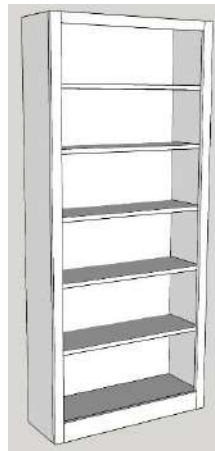

Available Add Ons

- Change shelves from wood to glass
- Add soft close drawer slides
- Finish inside of drawer with clear coat
- Add soft close hinges
- Additional wire mgmt holes

All piers available in all sizes unless otherwise note
All piers available in 72" or 84" height

ALL PIERS HAVE FACE FRAMING

Pier Sizes

- (XS) Xsmall 17"w x 17.75"d
- (S) Small 21"w x 17.75"d
- (M) Medium 25"w x 17.75"d
- (L) Large 31"w x 17.75"d
- (XL) XLarge 37"w x 17.75"d

Wardrobe Size

- (S) Small 21"w x 19.75"d
- (M) Medium 25"w x 19.75"d
- (L) Large 31"w x 19.75"d
- (XL) XLarge 37"w x 19.75"d

CUSTOM SIZING AVAILABLE

Open Pier (Bookcase)

Pier with 1 or 2 door

Pier with 3 drawers and nightstand pull

Pier with Full Doors

Pier with 2 drawers & pull

File Pier (can only be done in 21")

Wardrobe with full doors (can not be done in 17")

Wardrobe with 3 drawers (can not be done in 17")

Desk Hutch & Return (36", 42", 48" or 54" wide)

Wallbed Desk (goes with hutch & return) (42", 48", 54", 60", 66" or 72" long)

Straight Desk with Desk Pier
P: 25"w x 17 3/4"d x 84"h
PED: 21"w x 20"d x 29 1/4"h
DESK: 72"w x 23"d x 2"h