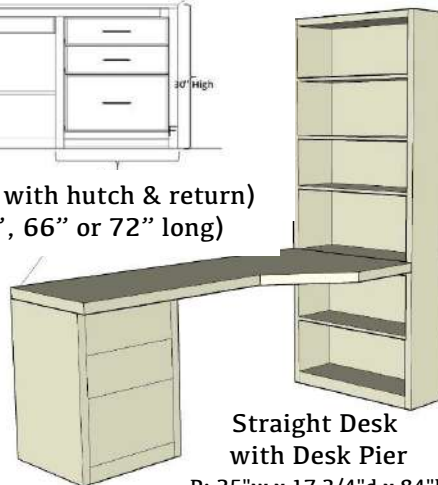

ALL PIERS HAVE FACE FRAMING

Pier Sizes

- (XS) Xsmall 17"w x 17.75"d
- (S) Small 21"w x 17.75"d
- (M) Medium 25"w x 17.75"d
- (L) Large 31"w x 17.75"d
- (XL) XLarge 37"w x 17.75"d

Wardrobe Size

- (S) Small 21"w x 19.75"d
- (M) Medium 25"w x 19.75"d
- (L) Large 31"w x 19.75"d
- (XL) XLarge 37"w x 19.75"d

CUSTOM SIZING AVAILABLE

Open Pier (Bookcase)

Pier with 1 or 2 door

Pier with 3 drawers and nightstand pull

Pier with Full Doors

Pier with 2 drawers & pull

File Pier (can only be done in 21")

Wardrobe with full doors (can not be done in 17")

Wardrobe with 3 drawers (can not be done in 17")

Desk Hutch & Return (36", 42", 48" or 54" wide)

Wallbed Desk (goes with hutch & return) (42", 48", 54", 60", 66" or 72" long)

Straight Desk with Desk Pier
P: 25"w x 17 3/4"d x 84"h
PED: 21"w x 20"d x 29 1/4"h
DESK: 72"w x 23"d x 2"h

Wedge Desk with Desk Pier
P: 37"w x 17 3/4"d x 84"h
PED: 21"w x 20"d x 29 1/4"h
DESK: 72"w x 35"d x 2"h

PIERS – Frameless - Depth: 12" or 16.75"; Height: 72" or 84"; Width: 16", 20", 24", 30", 36"

Open Pier (Bookcase)
WB-BHwidthheight-O