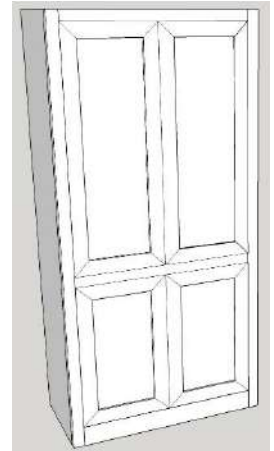

Manchester (dimensions include crown)

QUEEN (MC6890-Q) 72.625" w x 90.5" h x 23" d [91.5"]

FULL (MC6286-F) 72" w x 86.5" h x 23" d [86.5"]

TWIN (MC4786-T) 55" w x 86.5" h x 23" d [86.5"]

Birmingham (dimensions include crown)

QUEEN (WB-BH6689-Q) 72.625" w x 90.5" h x 19" d [91.5"]

FULL (WB-BH6085-F) 72" w x 86.5" h x 19" d [86.5"]

TWIN (WB-BH4585-T) 55" w x 86.5" h x 19" d [86.5"]

- Available in Alder or Oak
- 5.5" total molding (width) & 3" deep
- Uses Standard Mattress up to 11"
- Can be built with split panel tray

Available Add Ons

- Change shelves from wood to glass
- Add soft close drawer slides
- Finish inside of drawer with clear coat
- Add soft close hinges
- Additional wire mgmt holes

All piers available in all sizes unless otherwise note
All piers available in 72" or 84" height

ALL PIERS HAVE FACE FRAMING

Pier Sizes

- (XS) Xsmall 17"w x 17.75"d
- (S) Small 21"w x 17.75"d
- (M) Medium 25"w x 17.75"d
- (L) Large 31"w x 17.75"d
- (XL) XLarge 37"w x 17.75"d

Wardrobe Size

- (S) Small 21"w x 19.75"d
- (M) Medium 25"w x 19.75"d
- (L) Large 31"w x 19.75"d
- (XL) XLarge 37"w x 19.75"d