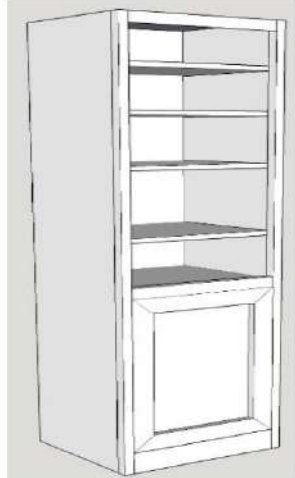

CUSTOM SIZING AVAILABLE

Open Pier (Bookcase)

Pier with 1 or 2 door

Pier with 3 drawers and nightstand pull

Pier with Full Doors

Pier with 2 drawers & pull

File Pier (can only be done in 21")

Wardrobe with full doors (can not be done in 17")

Wardrobe with 3 drawers (can not be done in 17")

Desk Hutch & Return (36", 42", 48" or 54" wide)

Wallbed Desk (goes with hutch & return) (42", 48", 54", 60", 66" or 72" long)

Straight Desk with Desk Pier
P: 25"w x 17 3/4"d x 84"h
PED: 21"w x 20"d x 29 1/4"h
DESK: 72"w x 23"d x 2"h

Wedge Desk with Desk Pier
P: 37"w x 17 3/4"d x 84"h
PED: 21"w x 20"d x 29 1/4"h
DESK: 72"w x 35"d x 2"h

PIERS – Frameless - Depth: 12" or 16.75"; Height: 72" or 84"; Width: 16", 20", 24", 30", 36"

Open Pier (Bookcase)
WB-BHwidthheight-O

Pier with 1 or 2 doors
WB-BHwidthheight-D

Pier with 2 drawers & pull
WB-BHwidthheight-2DW

Pier with 3 drawers & pull
WB-BHwidthheight-3DW

Pier with 1 or 2 doors
SKU: WB-BHwidthheight-FD

EXECUTIVE DESKS

HUTCHES