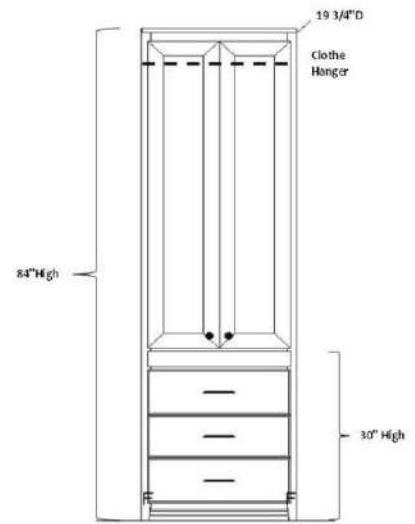

ALL PIERS HAVE FACE FRAMING

Pier Sizes

- (XS) Xsmall 17"w x 17.75"d
- (S) Small 21"w x 17.75"d
- (M) Medium 25"w x 17.75"d
- (L) Large 31"w x 17.75"d
- (XL) XLarge 37"w x 17.75"d

Wardrobe Size

- (S) Small 21"w x 19.75"d
- (M) Medium 25"w x 19.75"d
- (L) Large 31"w x 19.75"d
- (XL) XLarge 37"w x 19.75"d

CUSTOM SIZING AVAILABLE

Open Pier (Bookcase)

Pier with 1 or 2 door

Pier with 3 drawers and nightstand pull

Pier with Full Doors

Pier with 2 drawers & pull

File Pier (can only be done in 21")

Wardrobe with full doors (can not be done in 17")

Wardrobe with 3 drawers (can not be done in 17")

Desk Hutch & Return (36", 42", 48" or 54" wide)

Wallbed Desk (goes with hutch & return) (42", 48", 54", 60", 66" or 72" long)

Straight Desk with Desk Pier
P: 25"w x 17 3/4"d x 84"h
PED: 21"w x 20"d x 29 1/4"h
DESK: 72"w x 23"d x 2"h

Wedge Desk with Desk Pier
P: 37"w x 17 3/4"d x 84"h
PED: 21"w x 20"d x 29 1/4"h
DESK: 72"w x 35"d x 2"h

PIERS – Frameless - Depth: 12" or 16.75"; Height: 72" or 84"; Width: 16", 20", 24", 30", 36"

Open Pier (Bookcase)
WB-BHwidthheight-O