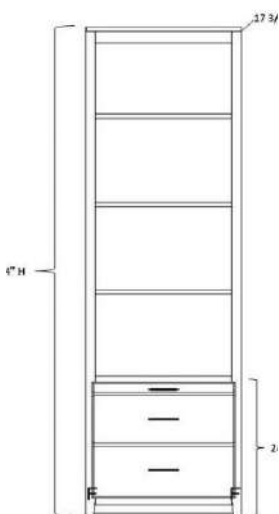

Manchester (dimensions include crown)

QUEEN (MC6890-Q) 72.625" w x 90.5" h x 23" d [91.5"]

FULL (MC6286-F) 72" w x 86.5" h x 23" d [86.5"]

TWIN (MC4786-T) 55" w x 86.5" h x 23" d [86.5"]

Birmingham (dimensions include crown)

ALL PIERS HAVE FACE FRAMING

Pier Sizes

- (XS) Xsmall 17"w x 17.75"d
- (S) Small 21"w x 17.75"d
- (M) Medium 25"w x 17.75"d
- (L) Large 31"w x 17.75"d
- (XL) XLarge 37"w x 17.75"d

Wardrobe Size

- (S) Small 21"w x 19.75"d
- (M) Medium 25"w x 19.75"d
- (L) Large 31"w x 19.75"d
- (XL) XLarge 37"w x 19.75"d

CUSTOM SIZING AVAILABLE

Open Pier (Bookcase)

Pier with 1 or 2 door

Pier with 3 drawers and nightstand pull

Pier with Full Doors

Pier with 2 drawers & pull

File Pier (can only be done in 21")

Wardrobe with full doors (can not be done in 17")

Wardrobe with 3 drawers (can not be done in 17")

Desk Hutch & Return (36", 42", 48" or 54" wide)

Wallbed Desk (goes with hutch & return) (42", 48", 54", 60", 66" or 72" long)

Straight Desk with Desk Pier
P: 25"w x 17 3/4"d x 84"h
PED: 21"w x 20"d x 29 1/4"h
DESK: 72"w x 23"d x 2"h