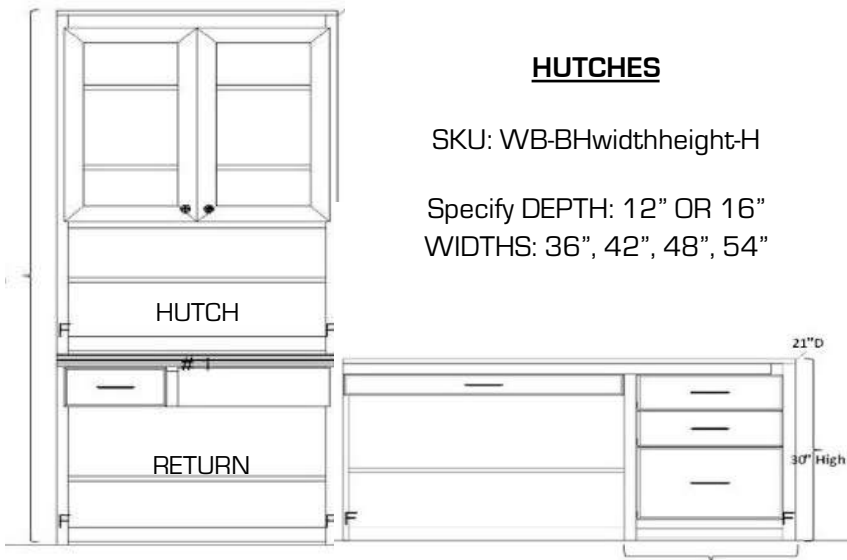

Manchester (dimensions include crown)

QUEEN (MC6890-Q) 72.625" w x 90.5" h x 23" d [91.5"]

FULL (MC6286-F) 72" w x 86.5" h x 23" d [86.5"]

TWIN (MC4786-T) 55" w x 86.5" h x 23" d [86.5"]

Birmingham (dimensions include crown)

QUEEN (WB-BH6689-Q) 72.625" w x 90.5" h x 19" d [91.5"]

FULL (WB-BH6085-F) 72" w x 86.5" h x 19" d [86.5"]

TWIN (WB-BH4585-T) 55" w x 86.5" h x 19" d [86.5"]

- Available in Alder or Oak
- 5.5" total molding (width) & 3" deep
- Uses Standard Mattress up to 11"
- Can be built with split panel tray

Wedge Desk with Desk Pier
P: 37"w x 17 3/4"d x 84"h
PED: 21"w x 20"d x 29 1/4"h
DESK: 72"w x 35"d x 2"h

PIERS – Frameless - Depth: 12" or 16.75"; Height: 72" or 84"; Width: 16", 20", 24", 30", 36"

Open Pier (Bookcase)
WB-BHwidthheight-O

Pier with 1 or 2 doors
WB-BHwidthheight-D

Pier with 2 drawers & pull
WB-BHwidthheight-2DW

Pier with 3 drawers & pull
WB-BHwidthheight-3DW

Pier with 1 or 2 doors
SKU: WB-BHwidthheight-FD

EXECUTIVE DESKS

HUTCHES