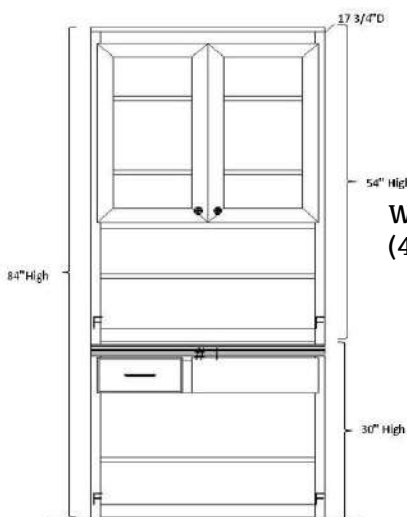

ALL PIERS HAVE FACE FRAMING

Pier Sizes

- (XS) Xsmall 17"w x 17.75"d
- (S) Small 21"w x 17.75"d
- (M) Medium 25"w x 17.75"d
- (L) Large 31"w x 17.75"d
- (XL) XLarge 37"w x 17.75"d

Wardrobe Size

- (S) Small 21"w x 19.75"d
- (M) Medium 25"w x 19.75"d
- (L) Large 31"w x 19.75"d
- (XL) XLarge 37"w x 19.75"d

CUSTOM SIZING AVAILABLE

Open Pier (Bookcase)

Pier with 1 or 2 door

Pier with 3 drawers and nightstand pull

Pier with Full Doors

Pier with 2 drawers & pull

File Pier (can only be done in 21")

Wardrobe with full doors (can not be done in 17")

Wardrobe with 3 drawers (can not be done in 17")

Desk Hutch & Return (36", 42", 48" or 54" wide)

Wallbed Desk (goes with hutch & return) (42", 48", 54", 60", 66" or 72" long)

Straight Desk with Desk Pier
P: 25"w x 17 3/4"d x 84"h
PED: 21"w x 20"d x 29 1/4"h
DESK: 72"w x 23"d x 2"h

Wedge Desk with Desk Pier
P: 37"w x 17 3/4"d x 84"h
PED: 21"w x 20"d x 29 1/4"h
DESK: 72"w x 35"d x 2"h

PIERS – Frameless - Depth: 12" or 16.75"; Height: 72" or 84"; Width: 16", 20", 24", 30", 36"

Open Pier (Bookcase)
WB-BHwidthheight-O