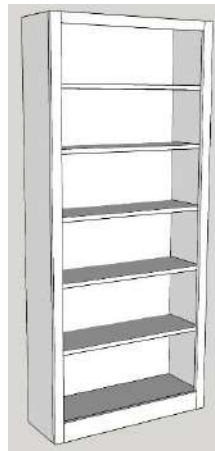

QUEEN (WB-YK6689-Q) 72.625" w x 90.5" h x 19" d [91.5"]
 FULL (WB-YK6085-F) 72" w x 86.5" h x 19" d [86.5"]
 TWIN (WB-YK4585-T) 55" w x 86.5" h x 19" d [86.5"]

- Available in Alder or Oak
- 5.5" total molding (width) & 3" deep
- Uses Standard Mattress up to 11"
- Can be built with split panel tray

Available Add Ons

- Change shelves from wood to glass
- Add soft close drawer slides
- Finish inside of drawer with clear coat
- Add soft close hinges
- Additional wire mgmt holes

All piers available in all sizes unless otherwise note
All piers available in 72" or 84" height

ALL PIERS HAVE FACE FRAMING

Pier Sizes

- (XS) Xsmall 17" w x 17.75" d
- (S) Small 21" w x 17.75" d
- (M) Medium 25" w x 17.75" d
- (L) Large 31" w x 17.75" d
- (XL) XLarge 37" w x 17.75" d

Wardrobe Size

- (S) Small 21" w x 19.75" d
- (M) Medium 25" w x 19.75" d
- (L) Large 31" w x 19.75" d
- (XL) XLarge 37" w x 19.75" d

CUSTOM SIZING AVAILABLE

Open Pier (Bookcase)

Pier with 1 or 2 door

Pier with 3 drawers and nightstand pull

Pier with Full Doors

Pier with 2 drawers & pull

File Pier (can only be done in 21")

Wardrobe with full doors (can not be done in 17")