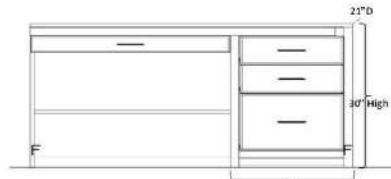

ALL PIERS HAVE FACE FRAMING

Pier Sizes

- (XS) Xsmall 17" w x 17.75" d
- (S) Small 21" w x 17.75" d
- (M) Medium 25" w x 17.75" d
- (L) Large 31" w x 17.75" d
- (XL) XLarge 37" w x 17.75" d

Wardrobe Size

- (S) Small 21" w x 19.75" d
- (M) Medium 25" w x 19.75" d
- (L) Large 31" w x 19.75" d
- (XL) XLarge 37" w x 19.75" d

CUSTOM SIZING AVAILABLE

Open Pier (Bookcase)

Pier with 1 or 2 door

Pier with 3 drawers and nightstand pull

Pier with Full Doors

Pier with 2 drawers & pull

File Pier (can only be done in 21")

Wardrobe with full doors (can not be done in 17")

Wardrobe with 3 drawers (can not be done in 17")

Desk Hutch & Return (36", 42", 48" or 54" wide)

Wallbed Desk (goes with hutch & return) (42", 48", 54", 60", 66" or 72" long)

Straight Desk with Desk Pier
P: 25" w x 17 3/4" d x 84" h
PED: 21" w x 20" d x 29 1/4" h
DESK: 72" w x 23" d x 2" h

Wedge Desk with Desk Pier
P: 37" w x 17 3/4" d x 84" h
PED: 21" w x 20" d x 29 1/4" h
DESK: 72" w x 35" d x 2" h

Charleston Options

PIERS – Frameless - Depth: 12" or 16.75"; Height: 72" or 84"; Width: 16", 20", 24", 30", 36"