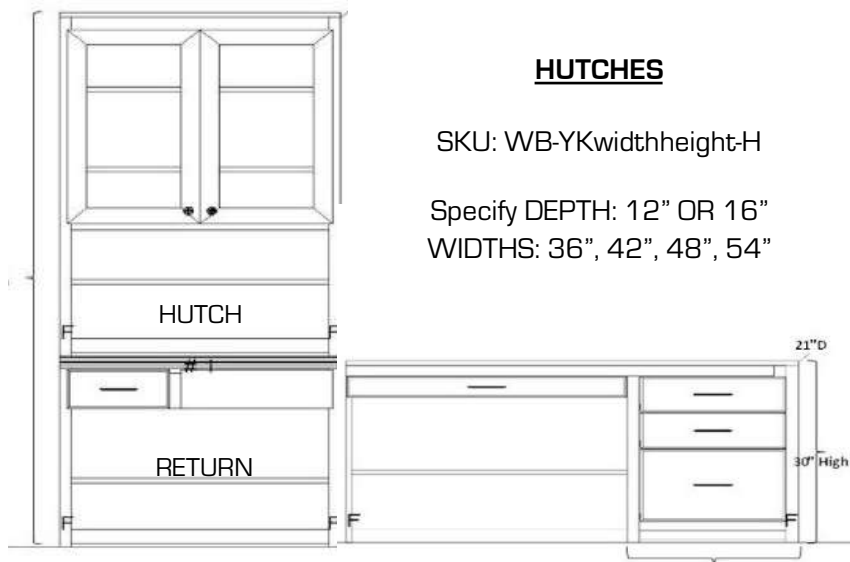

Bradford (dimensions include crown)

QUEEN (BR6890-Q) 72.625" w x 90.5" h x 23" d [91.5"]
 FULL (BR6286-F) 72" w x 86.5" h x 23" d [86.5"]
 TWIN (BR4786-T) 55" w x 86.5" h x 23" d [86.5"]

Charleston (dimensions include crown)

Wedge Desk with Desk Pier
P: 37" w x 17 3/4" d x 84" h
PED: 21" w x 20" d x 29 1/4" h
DESK: 72" w x 35" d x 2" h

Charleston Options

PIERS – Frameless - Depth: 12" or 16.75"; Height: 72" or 84"; Width: 16", 20", 24", 30", 36"

Open Pier (Bookcase)
WB-YKwidthheight-O

Pier with 1 or 2 doors
WB-YKwidthheight-D

Pier with 2 drawers & pull
WB-YKwidthheight-2DW

Pier with 3 drawers & pull
WB-YKwidthheight-3DW

Pier with 1 or 2 doors
SKU: WB-YKwidthheight-FD

EXECUTIVE DESKS

HUTCHES

SKU: WB-YKwidthheight-H

Specify DEPTH: 12" OR 16"
WIDTHS: 36", 42", 48", 54"

RETURNS

SKU: WB-YKwidthheight-RTN

ONLY AVAILABLE IN 16" deep
WIDTHS: 36", 42", 48", 54"

SINGLE PEDESTAL DESKS