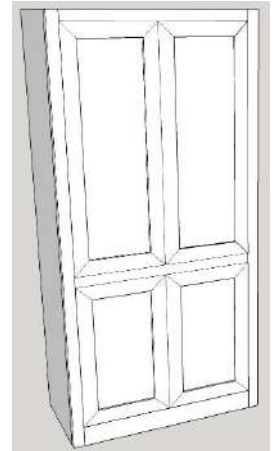

Bradford (dimensions include crown)

QUEEN (BR6890-Q) 72.625" w x 90.5" h x 23" d [91.5"]
 FULL (BR6286-F) 72" w x 86.5" h x 23" d [86.5"]
 TWIN (BR4786-T) 55" w x 86.5" h x 23" d [86.5"]

Charleston (dimensions include crown)

QUEEN (WB-YK6689-Q) 72.625" w x 90.5" h x 19" d [91.5"]
 FULL (WB-YK6085-F) 72" w x 86.5" h x 19" d [86.5"]
 TWIN (WB-YK4585-T) 55" w x 86.5" h x 19" d [86.5"]

- Available in Alder or Oak
- 5.5" total molding (width) & 3" deep
- Uses Standard Mattress up to 11"
- Can be built with split panel tray

Available Add Ons

- Change shelves from wood to glass
- Add soft close drawer slides
- Finish inside of drawer with clear coat
- Add soft close hinges
- Additional wire mgmt holes

All piers available in all sizes unless otherwise note
All piers available in 72" or 84" height

ALL PIERS HAVE FACE FRAMING

Pier Sizes

- (XS) Xsmall 17" w x 17.75" d
- (S) Small 21" w x 17.75" d
- (M) Medium 25" w x 17.75" d
- (L) Large 31" w x 17.75" d
- (XL) XLarge 37" w x 17.75" d

Wardrobe Size

- (S) Small 21" w x 19.75" d
- (M) Medium 25" w x 19.75" d
- (L) Large 31" w x 19.75" d
- (XL) XLarge 37" w x 19.75" d