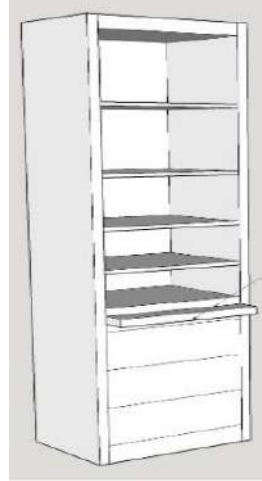

CUSTOM SIZING AVAILABLE

Open Pier (Bookcase)

Pier with 1 or 2 door

Pier with 3 drawers and nightstand pull

Pier with Full Doors

Pier with 2 drawers & pull

File Pier (can only be done in 21")

Wardrobe with full doors (can not be done in 17")

Wardrobe with 3 drawers (can not be done in 17")

Desk Hutch & Return (36", 42", 48" or 54" wide)

Wallbed Desk (goes with hutch & return) (42", 48", 54", 60", 66" or 72" long)

Straight Desk with Desk Pier
P: 25" w x 17 3/4" d x 84" h
PED: 21" w x 20" d x 29 1/4" h
DESK: 72" w x 23" d x 2" h

Wedge Desk with Desk Pier
P: 37" w x 17 3/4" d x 84" h
PED: 21" w x 20" d x 29 1/4" h
DESK: 72" w x 35" d x 2" h

Charleston Options

PIERS – Frameless - Depth: 12" or 16.75"; Height: 72" or 84"; Width: 16", 20", 24", 30", 36"

Open Pier (Bookcase)
WB-YKwidthheight-O

Pier with 1 or 2 doors
WB-YKwidthheight-D

Pier with 2 drawers & pull
WB-YKwidthheight-2DW

Pier with 3 drawers & pull
WB-YKwidthheight-3DW

Pier with 1 or 2 doors
SKU: WB-YKwidthheight-FD