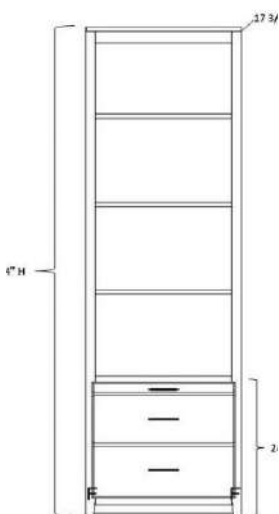

ALL PIERS HAVE FACE FRAMING

Pier Sizes

- (XS) Xsmall 17" w x 17.75" d
- (S) Small 21" w x 17.75" d
- (M) Medium 25" w x 17.75" d
- (L) Large 31" w x 17.75" d
- (XL) XLarge 37" w x 17.75" d

Wardrobe Size

- (S) Small 21" w x 19.75" d
- (M) Medium 25" w x 19.75" d
- (L) Large 31" w x 19.75" d
- (XL) XLarge 37" w x 19.75" d

CUSTOM SIZING AVAILABLE

Open Pier (Bookcase)

Pier with 1 or 2 door

Pier with 3 drawers and nightstand pull

Pier with Full Doors

Pier with 2 drawers & pull

File Pier (can only be done in 21")

Wardrobe with full doors (can not be done in 17")

Wardrobe with 3 drawers (can not be done in 17")

Desk Hutch & Return (36", 42", 48" or 54" wide)

Wallbed Desk (goes with hutch & return) (42", 48", 54", 60", 66" or 72" long)

Straight Desk with Desk Pier
P: 25" w x 17 3/4" d x 84" h
PED: 21" w x 20" d x 29 1/4" h
DESK: 72" w x 23" d x 2" h

Wedge Desk with Desk Pier
P: 37" w x 17 3/4" d x 84" h
PED: 21" w x 20" d x 29 1/4" h
DESK: 72" w x 35" d x 2" h

Charleston Options

PIERS – Frameless - Depth: 12" or 16.75"; Height: 72" or 84"; Width: 16", 20", 24", 30", 36"