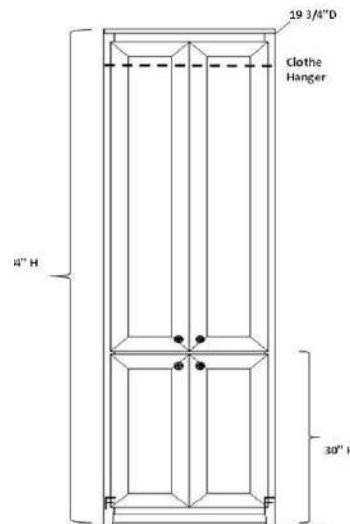

ALL PIERS HAVE FACE FRAMING

Pier Sizes

- (XS) Xsmall 17" w x 17.75" d
- (S) Small 21" w x 17.75" d
- (M) Medium 25" w x 17.75" d
- (L) Large 31" w x 17.75" d
- (XL) XLarge 37" w x 17.75" d

Wardrobe Size

- (S) Small 21" w x 19.75" d
- (M) Medium 25" w x 19.75" d
- (L) Large 31" w x 19.75" d
- (XL) XLarge 37" w x 19.75" d

CUSTOM SIZING AVAILABLE

Open Pier (Bookcase)

Pier with 1 or 2 door

Pier with 3 drawers and nightstand pull

Pier with Full Doors

Pier with 2 drawers & pull

File Pier (can only be done in 21")

Wardrobe with full doors (can not be done in 17")

Wardrobe with 3 drawers (can not be done in 17")

Desk Hutch & Return (36", 42", 48" or 54" wide)

Wallbed Desk (goes with hutch & return) (42", 48", 54", 60", 66" or 72" long)

Straight Desk with Desk Pier
P: 25" w x 17 3/4" d x 84" h
PED: 21" w x 20" d x 29 1/4" h
DESK: 72" w x 23" d x 2" h

Wedge Desk with Desk Pier
P: 37" w x 17 3/4" d x 84" h
PED: 21" w x 20" d x 29 1/4" h
DESK: 72" w x 35" d x 2" h

Charleston Options

PIERS – Frameless - Depth: 12" or 16.75"; Height: 72" or 84"; Width: 16", 20", 24", 30", 36"