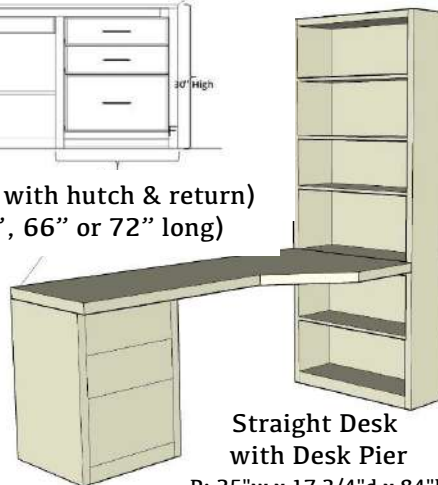

ALL PIERS HAVE FACE FRAMING

Pier Sizes

- (XS) Xsmall 17" w x 17.75" d
- (S) Small 21" w x 17.75" d
- (M) Medium 25" w x 17.75" d
- (L) Large 31" w x 17.75" d
- (XL) XLarge 37" w x 17.75" d

Wardrobe Size

- (S) Small 21" w x 19.75" d
- (M) Medium 25" w x 19.75" d
- (L) Large 31" w x 19.75" d
- (XL) XLarge 37" w x 19.75" d

CUSTOM SIZING AVAILABLE

Open Pier (Bookcase)

Pier with 1 or 2 door

Pier with 3 drawers and nightstand pull

Pier with Full Doors

Pier with 2 drawers & pull

File Pier (can only be done in 21")

Wardrobe with full doors (can not be done in 17")

Wardrobe with 3 drawers (can not be done in 17")

Desk Hutch & Return (36", 42", 48" or 54" wide)

Wallbed Desk (goes with hutch & return) (42", 48", 54", 60", 66" or 72" long)

Straight Desk with Desk Pier
P: 25" w x 17 3/4" d x 84" h
PED: 21" w x 20" d x 29 1/4" h
DESK: 72" w x 23" d x 2" h

Wedge Desk with Desk Pier
P: 37" w x 17 3/4" d x 84" h
PED: 21" w x 20" d x 29 1/4" h
DESK: 72" w x 35" d x 2" h

Charleston Options

PIERS – Frameless - Depth: 12" or 16.75"; Height: 72" or 84"; Width: 16", 20", 24", 30", 36"