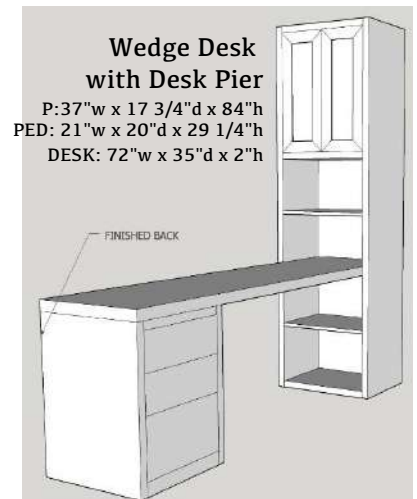

CUSTOM SIZING AVAILABLE

Open Pier (Bookcase)

Pier with 1 or 2 door

Pier with 3 drawers and nightstand pull

Pier with Full Doors

Pier with 2 drawers & pull

File Pier (can only be done in 21")

Wardrobe with full doors (can not be done in 17")

Wardrobe with 3 drawers (can not be done in 17")

Desk Hutch & Return (36", 42", 48" or 54" wide)

Wallbed Desk (goes with hutch & return) (42", 48", 54", 60", 66" or 72" long)

Straight Desk with Desk Pier
P: 25" w x 17 3/4" d x 84" h
PED: 21" w x 20" d x 29 1/4" h
DESK: 72" w x 23" d x 2" h

Wedge Desk with Desk Pier
P: 37" w x 17 3/4" d x 84" h
PED: 21" w x 20" d x 29 1/4" h
DESK: 72" w x 35" d x 2" h

Charleston Options

PIERS – Frameless - Depth: 12" or 16.75"; Height: 72" or 84"; Width: 16", 20", 24", 30", 36"