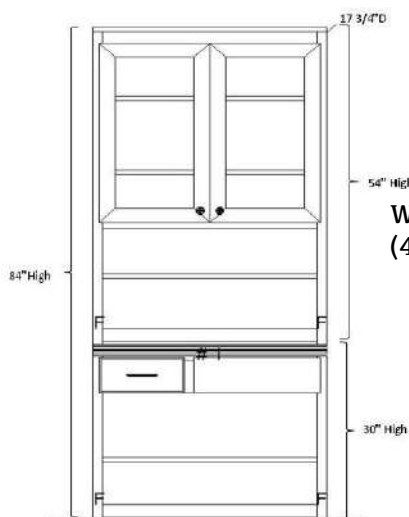

ALL PIERS HAVE FACE FRAMING

Pier Sizes

- (XS) Xsmall 17" w x 17.75" d
- (S) Small 21" w x 17.75" d
- (M) Medium 25" w x 17.75" d
- (L) Large 31" w x 17.75" d
- (XL) XLarge 37" w x 17.75" d

Wardrobe Size

- (S) Small 21" w x 19.75" d
- (M) Medium 25" w x 19.75" d
- (L) Large 31" w x 19.75" d
- (XL) XLarge 37" w x 19.75" d

CUSTOM SIZING AVAILABLE

Open Pier (Bookcase)

Pier with 1 or 2 door

Pier with 3 drawers and nightstand pull

Pier with Full Doors

Pier with 2 drawers & pull

File Pier (can only be done in 21")

Wardrobe with full doors (can not be done in 17")

Wardrobe with 3 drawers (can not be done in 17")

Desk Hutch & Return (36", 42", 48" or 54" wide)

Wallbed Desk (goes with hutch & return) (42", 48", 54", 60", 66" or 72" long)

Straight Desk with Desk Pier
P: 25" w x 17 3/4" d x 84" h
PED: 21" w x 20" d x 29 1/4" h
DESK: 72" w x 23" d x 2" h

Wedge Desk with Desk Pier
P: 37" w x 17 3/4" d x 84" h
PED: 21" w x 20" d x 29 1/4" h
DESK: 72" w x 35" d x 2" h

Charleston Options

PIERS – Frameless - Depth: 12" or 16.75"; Height: 72" or 84"; Width: 16", 20", 24", 30", 36"