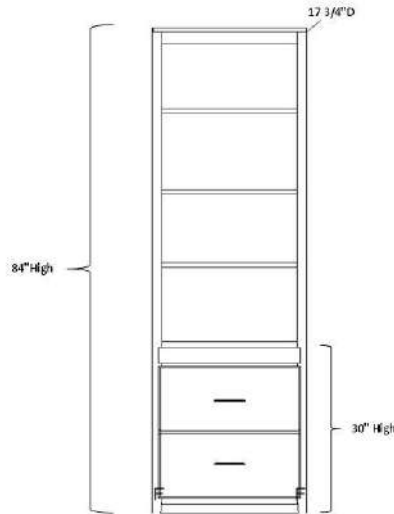

ALL PIERS HAVE FACE FRAMING

Pier Sizes

- (XS) Xsmall 17" w x 17.75" d
- (S) Small 21" w x 17.75" d
- (M) Medium 25" w x 17.75" d
- (L) Large 31" w x 17.75" d
- (XL) XLarge 37" w x 17.75" d

Wardrobe Size

- (S) Small 21" w x 19.75" d
- (M) Medium 25" w x 19.75" d
- (L) Large 31" w x 19.75" d
- (XL) XLarge 37" w x 19.75" d

CUSTOM SIZING AVAILABLE

Open Pier (Bookcase)

Pier with 1 or 2 door

Pier with 3 drawers and nightstand pull

Pier with Full Doors

Pier with 2 drawers & pull

File Pier (can only be done in 21")

Wardrobe with full doors (can not be done in 17")

Wardrobe with 3 drawers (can not be done in 17")

Desk Hutch & Return (36", 42", 48" or 54" wide)

Wallbed Desk (goes with hutch & return) (42", 48", 54", 60", 66" or 72" long)

Straight Desk with Desk Pier
P: 25" w x 17 3/4" d x 84" h
PED: 21" w x 20" d x 29 1/4" h
DESK: 72" w x 23" d x 2" h

Wedge Desk with Desk Pier
P: 37" w x 17 3/4" d x 84" h
PED: 21" w x 20" d x 29 1/4" h
DESK: 72" w x 35" d x 2" h

Charleston Options

PIERS – Frameless - Depth: 12" or 16.75"; Height: 72" or 84"; Width: 16", 20", 24", 30", 36"