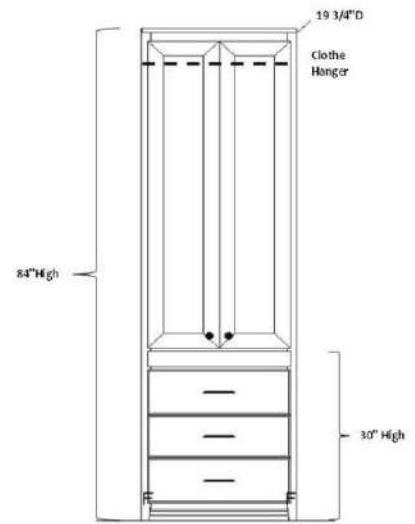

ALL PIERS HAVE FACE FRAMING

Pier Sizes

- (XS) Xsmall 17" w x 17.75" d
- (S) Small 21" w x 17.75" d
- (M) Medium 25" w x 17.75" d
- (L) Large 31" w x 17.75" d
- (XL) XLarge 37" w x 17.75" d

Wardrobe Size

- (S) Small 21" w x 19.75" d
- (M) Medium 25" w x 19.75" d
- (L) Large 31" w x 19.75" d
- (XL) XLarge 37" w x 19.75" d

CUSTOM SIZING AVAILABLE

Open Pier (Bookcase)

Pier with 1 or 2 door

Pier with 3 drawers and nightstand pull

Pier with Full Doors

Pier with 2 drawers & pull

File Pier (can only be done in 21")

Wardrobe with full doors (can not be done in 17")

Wardrobe with 3 drawers (can not be done in 17")

Desk Hutch & Return (36", 42", 48" or 54" wide)

Wallbed Desk (goes with hutch & return) (42", 48", 54", 60", 66" or 72" long)

Straight Desk with Desk Pier
P: 25" w x 17 3/4" d x 84" h
PED: 21" w x 20" d x 29 1/4" h
DESK: 72" w x 23" d x 2" h

Wedge Desk with Desk Pier
P: 37" w x 17 3/4" d x 84" h
PED: 21" w x 20" d x 29 1/4" h
DESK: 72" w x 35" d x 2" h

Charleston Options

PIERS – Frameless - Depth: 12" or 16.75"; Height: 72" or 84"; Width: 16", 20", 24", 30", 36"