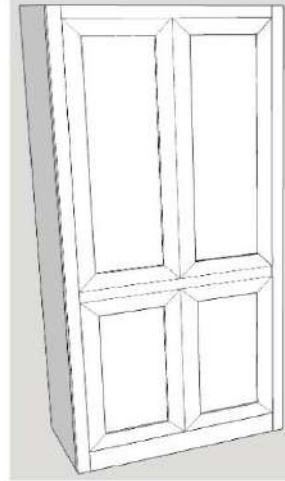

Bradford (dimensions include crown)

QUEEN (BR6890-Q) 72.625" w x 90.5" h x 23" d [91.5"]
 FULL (BR6286-F) 72" w x 86.5" h x 23" d [86.5"]
 TWIN (BR4786-T) 55" w x 86.5" h x 23" d [86.5"]

Charleston (dimensions include crown)

Wedge Desk with Desk Pier
P: 37" w x 17 3/4" d x 84" h
PED: 21" w x 20" d x 29 1/4" h
DESK: 72" w x 35" d x 2" h

Charleston Options

PIERS – Frameless - Depth: 12" or 16.75"; Height: 72" or 84"; Width: 16", 20", 24", 30", 36"

Open Pier (Bookcase)
WB-YKwidthheight-O

Pier with 1 or 2 doors
WB-YKwidthheight-D

Pier with 2 drawers & pull
WB-YKwidthheight-2DW

Pier with 3 drawers & pull
WB-YKwidthheight-3DW

Pier with 1 or 2 doors
SKU: WB-YKwidthheight-FD

EXECUTIVE DESKS

HUTCHES

SKU: WB-YKwidthheight-H

Specify DEPTH: 12" OR 16"
WIDTHS: 36", 42", 48", 54"

RETURNS

SKU: WB-YKwidthheight-RTN

ONLY AVAILABLE IN 16" deep
WIDTHS: 36", 42", 48", 54"

SINGLE PEDESTAL DESKS