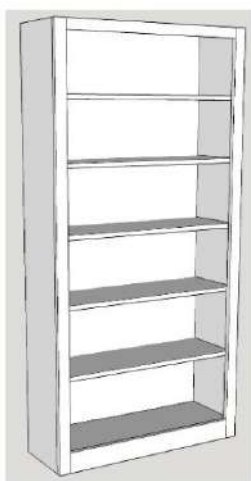

ALL PIERS HAVE FACE FRAMING

Pier Sizes

- (XS) Xsmall 17" w x 17.75" d
- (S) Small 21" w x 17.75" d
- (M) Medium 25" w x 17.75" d
- (L) Large 31" w x 17.75" d
- (XL) XLarge 37" w x 17.75" d

Wardrobe Size

- (S) Small 21" w x 19.75" d
- (M) Medium 25" w x 19.75" d
- (L) Large 31" w x 19.75" d
- (XL) XLarge 37" w x 19.75" d

CUSTOM SIZING AVAILABLE

Open Pier (Bookcase)

Pier with 1 or 2 door

Pier with 3 drawers and nightstand pull

Pier with Full Doors

Pier with 2 drawers & pull

File Pier (can only be done in 21")

Wardrobe with full doors (can not be done in 17")

Wardrobe with 3 drawers (can not be done in 17")

Desk Hutch & Return (36", 42", 48" or 54" wide)

Wallbed Desk (goes with hutch & return) (42", 48", 54", 60", 66" or 72" long)

Straight Desk with Desk Pier
P: 25" w x 17 3/4" d x 84" h
PED: 21" w x 20" d x 29 1/4" h
DESK: 72" w x 23" d x 2" h

Wedge Desk with Desk Pier
P: 37" w x 17 3/4" d x 84" h
PED: 21" w x 20" d x 29 1/4" h
DESK: 72" w x 35" d x 2" h

Charleston Options

PIERS – Frameless - Depth: 12" or 16.75"; Height: 72" or 84"; Width: 16", 20", 24", 30", 36"