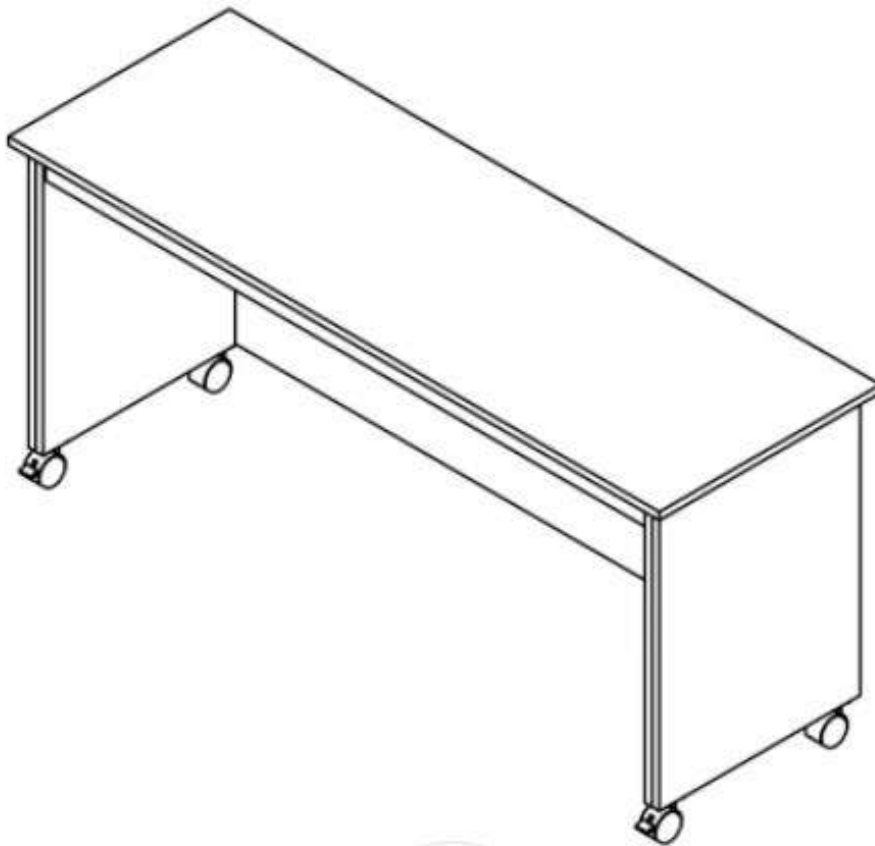

Workstation Options

Rolling/Roll Away Desk

Wallbeds
"n" More

A comfortable extra
bed for any room!

Matches the Width of your Wallbed

Can be rolled to the opposite wall
or corner when the Wallbed needs
to be used

Great additional workspace to add
to any of our Wallbeds or even to
another Workstation Option

Available with these Collections

Heartland
Collection