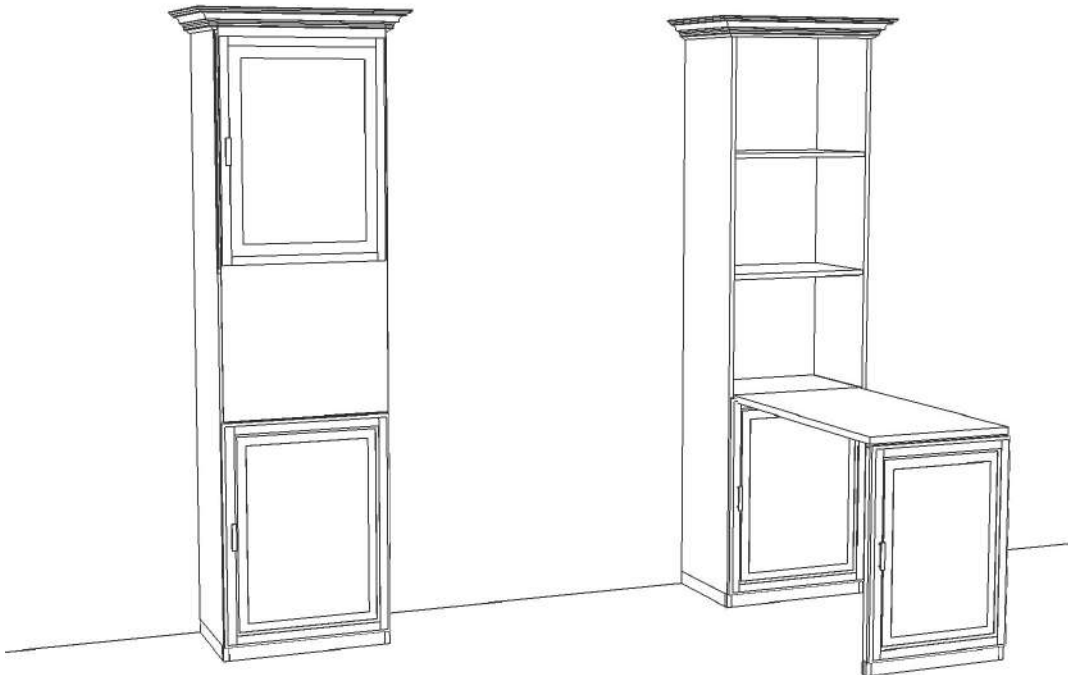

## VERTICAL HIDDEN BED

## HIDDEN BED WITH HUTCH

Available with these Collections

## Murphy Desk Pier

Wallbeds  
*"n" More*

A comfortable extra  
bed for any room!

Drop Down Desk:  
Hides as a cabinet

Great for small  
workspace needs

Gives you the workspace  
when you need it, closes  
to 16" deep when you  
don't!