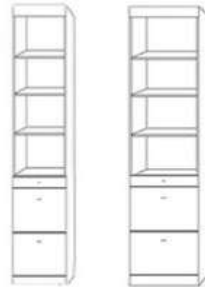

**Horizontal Valencia Desk Bed (VB50)**  
88.5 x 46.5 x 76.5 (70)  
desk = 23.5 x 82

Standard Cabinet also available in: Full - 46: 59x17x85 (86) ★ ADD LIGHTS and a USB charger to any Wallbed! ★

## ADD A SOFA to this Wallbed

If ordering a Standard or Supreme Wallbed, choose from these pier options.

Sofa Dimensions: 76" w x 25" t x 33" deep  
5.5" arms, 66" of cushion, 16" from floor to top of cushion

# Side Cabinet & Desk Options

**NIGHTSTAND PIER with DOOR**  
2 drawers, pull out tray table,  
Open shelf and upper door

PUF 24x85  
PUQ 24x90

**NIGHTSTAND PIER CABINET**  
2 drawers, pull out tray table,  
With open adjustable shelves

NFS 16x85 PNF 24x85  
NGS 16x90 PNG 24x90

**LATERAL FILES PIER CABINET**  
2 file drawers, pencil drawer  
With open adjustable shelves

LFS 16x85 PLF 24x85  
LGS 16x90 PLQ 24x90

**3 DRAWER PIER CABINET**  
3 drawers with open adjustable shelves