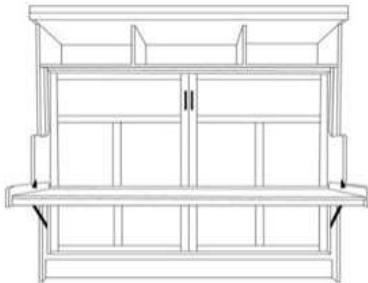

**VV Queen**  
Panel Foot Wallbed

**Standard Cabinet - 50**  
65 x 90 x 17 (86)  
Straight Top  
Flat Headboard

**Supreme Cabinet - S50**  
70 x 90.5 x 24.5 (93)  
Wrap Crown  
Shelf Headboard  
(only 85" piers)

**Premium Cabinet - Z50**  
75 x 90x 20 (92)  
Straight Top  
Shelf Headboard  
Interior Bookcases

**Deluxe Cabinet - X50**  
75 x 90x 25 (92)  
Curved Top  
Shelf Headboard  
Interior Bookcases

**Ultra Cabinet - U50**  
80 x 90.5 x 23 (92)  
Wrap Crown  
Shelf Headboard  
Interior Bookcases  
(only 85" piers)

**Lodge (LV50)**  
Rotating Bar Support Leg  
68.5 x 92 x 18.5 (87)  
Can only take 85" tall piers  
Standard Cabinet Only

**Vertical Valencia Desk Bed (VVB50)**  
68 x 49 x 90 (82)  
desk = 23.5 x 61

**Horizontal Valencia Desk Bed w/hutch (VW50)**  
88.5 x 46.5 x 90 (70)  
desk = 23.5 x 82

**Horizontal Valencia Desk Bed (VB50)**  
88.5 x 46.5 x 76.5 (70)  
desk = 23.5 x 82

Standard Cabinet also available in: Full - 46: 59x17x85 (86) ★ ADD LIGHTS and a USB charger to any Wallbed! ★