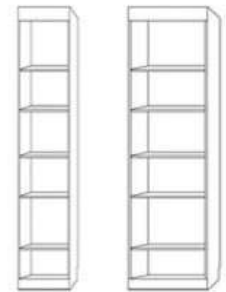

PXF 24x85  
PXG 24x90

**3 DRAWER w/ DOOR**  
3 drawers, upper door

WFS 16x85  
WGS 16x90

**FILE WITH w/ DOOR**  
2 lateral file drawers,  
Pencil drawer  
with upper door

XFS 16x85  
XGS 16x90

**GUEST WARDROBE**  
3 drawers with  
2 upper doors  
& clothes valet

PWU 32x85

**PLEASE NOTE**

**Rollover Leg Bed Piers**

Only available in 85" height  
Wrap molding makes piers  
18.5" & 25.5" in total width

**Desk Bed no Hutch**

Height of piers matches  
height of the wallbed

**ROLLING DESK CART**

On castors, File Cart  
Rolls underneath.  
Finished open back

DC - 63w x 20d x 31h

**ROLLING FILE CART**

Lateral file drawer,  
medium drawer and a  
pencil drawer on castors.  
Fits underneath Hidden  
Desk beds and Desk Cart.  
Finished back

FC 16x16x29

**NIGHTSTAND**  
Flush sides on  
top, baseboard  
notch. 2  
drawers with a  
pencil drawer

NS 24x16x29

**BOOKCASE**

BFS 16x85 PBF 24x85  
BGS 16x90 PBG 24x90  
BFL 32x85  
BQL 32x90

**DOOR CABINET**