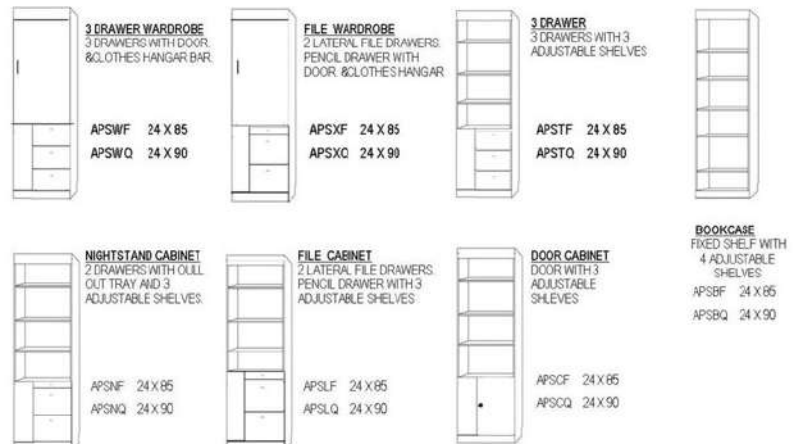

If ordering a Standard or Supreme Wallbed, choose from these pier options.