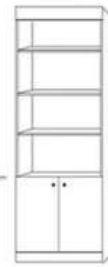

**Horizontal Valencia Desk Bed (VB50)**  
88.5 x 46.5 x 76.5 (70)  
desk = 23.5 x 82

Standard Cabinet also available in: Full - 46: 59x17x85 (86) ★ ADD LIGHTS and a USB charger to any Wallbed! ★

**ROLLING DESK CART**

On castors, File Cart  
Rolls underneath.  
Finished open back

DC - 63w x 20d x 31h

**ROLLING FILE CART**

Lateral file drawer,  
medium drawer and a  
pencil drawer on castors.  
Fits underneath Hidden  
Desk beds and Desk Cart.  
Finished back

FC 16x16x29

**NIGHTSTAND**  
Flush sides on  
top, baseboard  
notch. 2  
drawers with a  
pencil drawer

NS 24x16x29

**BOOKCASE**

BFS 16x85 PBF 24x85  
BGS 16x90 PBG 24x90  
BFL 32x85  
BQL 32x90

**DOOR CABINET**

FD - Desk Base  
STRAIGHT Desktop

PCF 24x85  
PCQ 24x90

DFS 16x85  
DQS 16x90

**2 DOOR CABINET**

LD - Desk Base  
with SHAPED Desktop

DFL 32x85  
DQL 32x90

**MURPHY DESK** PAF 24x85

\* Indicates an upgraded  
paint finish fee of 10%