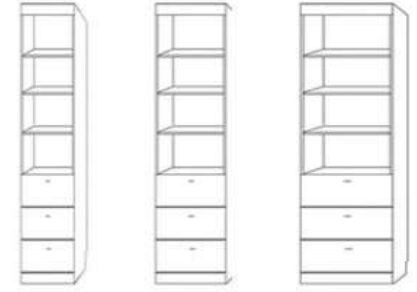

**Horizontal Valencia Desk Bed (VB50)**  
88.5 x 46.5 x 76.5 (70)  
desk = 23.5 x 82

Standard Cabinet also available in: Full - 46: 59x17x85 (86) ★ ADD LIGHTS and a USB charger to any Wallbed! ★

## ADD A SOFA to this Wallbed

If ordering a Standard or Supreme Wallbed, choose from these pier options.

Sofa Dimensions: 76" w x 25" t x 33" deep  
5.5" arms, 66" of cushion, 16" from floor to top of cushion

# Side Cabinet & Desk Options

**NIGHTSTAND PIER with DOOR**  
2 drawers, pull out tray table,  
Open shelf and upper door

PUF 24x85  
PUQ 24x90

**NIGHTSTAND PIER CABINET**  
2 drawers, pull out tray table,  
With open adjustable shelves

NFS 16x85 PNF 24x85  
NGS 16x90 PNG 24x90

**LATERAL FILES PIER CABINET**  
2 file drawers, pencil drawer  
With open adjustable shelves

LFS 16x85 PLF 24x85  
LGS 16x90 PLQ 24x90

**3 DRAWER PIER CABINET**  
3 drawers with open adjustable shelves