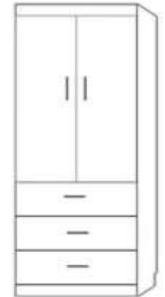

**VV Queen**  
Panel Foot Wallbed

**Standard Cabinet - 50**  
65 x 90 x 17 (86)  
Straight Top  
Flat Headboard

**Supreme Cabinet - S50**  
70 x 90.5 x 24.5 (93)  
Wrap Crown  
Shelf Headboard  
(only 85" piers)

**Horizontal Valencia Desk Bed (VB50)**  
88.5 x 46.5 x 76.5 (70)  
desk = 23.5 x 82

Standard Cabinet also available in: Full - 46: 59x17x85 (86) ★ ADD LIGHTS and a USB charger to any Wallbed! ★

PXF 24x85  
PXG 24x90

**3 DRAWER w/ DOOR**  
3 drawers, upper door

WFS 16x85  
WGS 16x90

**FILE WITH w/ DOOR**  
2 lateral file drawers,  
Pencil drawer  
with upper door

XFS 16x85  
XGS 16x90

**GUEST WARDROBE**  
3 drawers with  
2 upper doors  
& clothes valet

PWU 32x85

**PLEASE NOTE**

**Rollover Leg Bed Piers**

Only available in 85" height  
Wrap molding makes piers  
18.5" & 25.5" in total width

**Desk Bed no Hutch**

Height of piers matches  
height of the wallbed