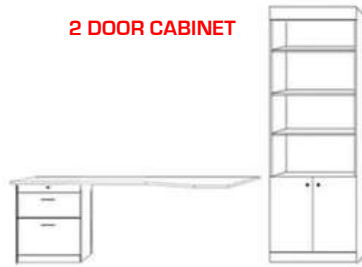

DFL 32x85
DQL 32x90

2 DOOR CABINET

LD - Desk Base
with SHAPED Desktop