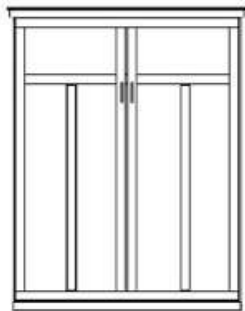

**VV Queen**  
Panel Foot Wallbed

**Standard Cabinet - 50**  
65 x 90 x 17 (86)  
Straight Top  
Flat Headboard

**Supreme Cabinet - S50**  
70 x 90.5 x 24.5 (93)  
Wrap Crown  
Shelf Headboard  
(only 85" piers)

**Premium Cabinet - Z50**  
75 x 90x 20 (92)  
Straight Top  
Shelf Headboard  
Interior Bookcases

**Deluxe Cabinet - X50**  
75 x 90x 25 (92)  
Curved Top  
Shelf Headboard  
Interior Bookcases

**Ultra Cabinet - U50**  
80 x 90.5 x 23 (92)  
Wrap Crown  
Shelf Headboard  
Interior Bookcases  
(only 85" piers)

**Lodge (LV50)**  
Rotating Bar Support Leg  
68.5 x 92 x 18.5 (87)  
Can only take 85" tall piers  
Standard Cabinet Only

**Vertical Valencia Desk Bed (VVB50)**  
68 x 49 x 90 (82)  
desk = 23.5 x 61

**Horizontal Valencia Desk Bed w/hutch (VW50)**  
88.5 x 46.5 x 90 (70)  
desk = 23.5 x 82

**Horizontal Valencia Desk Bed (VB50)**  
88.5 x 46.5 x 76.5 (70)  
desk = 23.5 x 82

Standard Cabinet also available in: Full - 46: 59x17x85 (86) ★ ADD LIGHTS and a USB charger to any Wallbed! ★