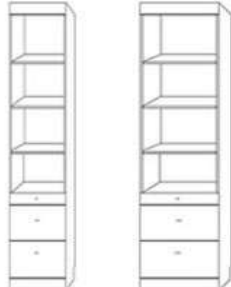

**Lodge (LV50)**  
Rotating Bar Support Leg  
68.5 x 92 x 18.5 (87)  
Can only take 85" tall piers  
Standard Cabinet Only

**Vertical Valencia Desk Bed (VVB50)**  
68 x 49 x 90 (82)  
desk = 23.5 x 61

**Horizontal Valencia Desk Bed w/hutch (VW50)**  
88.5 x 46.5 x 90 (70)  
desk = 23.5 x 82

**Horizontal Valencia Desk Bed (VB50)**  
88.5 x 46.5 x 76.5 (70)  
desk = 23.5 x 82

Standard Cabinet also available in: Full - 46: 59x17x85 (86) ★ ADD LIGHTS and a USB charger to any Wallbed! ★

## ADD A SOFA to this Wallbed

If ordering a Standard or Supreme Wallbed, choose from these pier options.

Sofa Dimensions: 76" w x 25" t x 33" deep  
5.5" arms, 66" of cushion, 16" from floor to top of cushion

# Side Cabinet & Desk Options

**NIGHTSTAND PIER with DOOR**  
2 drawers, pull out tray table,  
Open shelf and upper door

PUF 24x85  
PUQ 24x90

**NIGHTSTAND PIER CABINET**  
2 drawers, pull out tray table,  
With open adjustable shelves