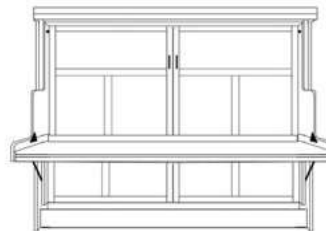

**VV Queen**  
Panel Foot Wallbed

**Standard Cabinet - 50**  
65 x 90 x 17 (86)  
Straight Top  
Flat Headboard

**Supreme Cabinet - S50**  
70 x 90.5 x 24.5 (93)  
Wrap Crown  
Shelf Headboard  
(only 85" piers)

**Premium Cabinet - Z50**  
75 x 90x 20 (92)  
Straight Top  
Shelf Headboard  
Interior Bookcases

**Deluxe Cabinet - X50**  
75 x 90x 25 (92)  
Curved Top  
Shelf Headboard  
Interior Bookcases

**Ultra Cabinet - U50**  
80 x 90.5 x 23 (92)  
Wrap Crown  
Shelf Headboard  
Interior Bookcases  
(only 85" piers)

**Lodge (LV50)**  
Rotating Bar Support Leg  
68.5 x 92 x 18.5 (87)  
Can only take 85" tall piers  
Standard Cabinet Only

**Vertical Valencia Desk Bed (VVB50)**  
68 x 49 x 90 (82)  
desk = 23.5 x 61

**Horizontal Valencia Desk Bed w/hutch (VW50)**  
88.5 x 46.5 x 90 (70)  
desk = 23.5 x 82

**Horizontal Valencia Desk Bed (VB50)**  
88.5 x 46.5 x 76.5 (70)  
desk = 23.5 x 82

Standard Cabinet also available in: Full - 46: 59x17x85 (86) ★ ADD LIGHTS and a USB charger to any Wallbed! ★