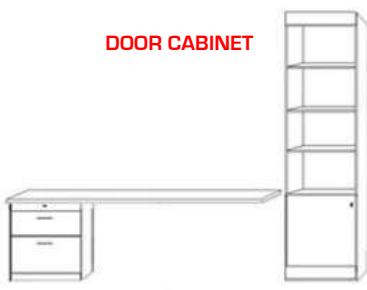

**ROLLING DESK CART**

On castors, File Cart  
Rolls underneath.  
Finished open back

DC - 63w x 20d x 31h

**ROLLING FILE CART**

Lateral file drawer,  
medium drawer and a  
pencil drawer on castors.  
Fits underneath Hidden  
Desk beds and Desk Cart.  
Finished back

FC 16x16x29

**NIGHTSTAND**  
Flush sides on  
top, baseboard  
notch. 2  
drawers with a  
pencil drawer

NS 24x16x29

**BOOKCASE**

BFS 16x85 PBF 24x85  
BGS 16x90 PBG 24x90  
BFL 32x85  
BQL 32x90

**DOOR CABINET**