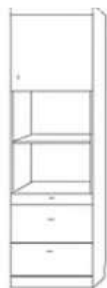

**TV
Queen**
Panel Foot Wallbed

Standard
Cabinet - 50
65 x 90 x 17 (86)
Straight Top
Flat Headboard

Supreme
Cabinet - S50
70 x 90.5 x 24.5 (93)
Wrap Crown
Shelf Headboard
(only 85" piers)

Premium
Cabinet - Z50
75 x 90x 20 (92)
Straight Top
Shelf Headboard
Interior Bookcases

Deluxe
Cabinet - X50
75 x 90x 25 (92)
Curved Top
Shelf Headboard
Interior Bookcases

Ultra
Cabinet - U50
80 x 90.5 x 23 (92)
Wrap Crown
Shelf Headboard
Interior Bookcases
(only 85" piers)

Jazz (JV50)
Rotating Bar Support Leg
68.5 x 92 x 18.5 (87)
Can only take 85" tall piers
Standard Cabinet Only

Standard Cabinet also available in: Full - 46: 59x85x17 (81) ★ ADD LIGHTS and a USB charger to any Wallbed! ★

ADD A SOFA to this Wallbed

If ordering a Standard or Supreme Wallbed, choose from these pier options.

Sofa Dimensions: 76" w x 25" t x 33" deep
5.5" arms, 66" of cushion, 16" from floor to top of cushion

NIGHTSTAND PIER with DOOR
2 drawers, pull out tray table,
Open shelf and upper door

PUF 24x85
PUQ 24x90