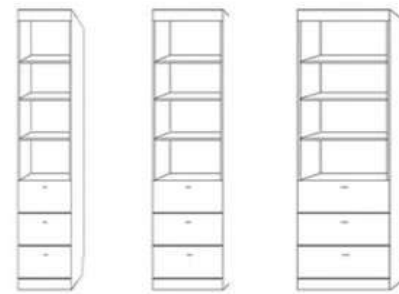

Standard Cabinet also available in: Full - 46: 59x85x17 (81) ★ ADD LIGHTS and a USB charger to any Wallbed! ★

ADD A SOFA to this Wallbed

If ordering a Standard or Supreme Wallbed, choose from these pier options.

Sofa Dimensions: 76" w x 25" t x 33" deep
5.5" arms, 66" of cushion, 16" from floor to top of cushion

NIGHTSTAND PIER with DOOR
2 drawers, pull out tray table,
Open shelf and upper door

PUF 24x85
PUQ 24x90

NIGHTSTAND PIER CABINET
2 drawers, pull out tray table,
With open adjustable shelves

NFS 16x85 PNF 24x85
NGS 16x90 PNG 24x90

LATERAL FILES PIER CABINET
2 file drawers, pencil drawer
With open adjustable shelves

LFS 16x85 PLF 24x85
LGS 16x90 PLQ 24x90

3 DRAWER PIER CABINET
3 drawers with open adjustable shelves

TFS 16x85 PTF 24x85 PGF 32x85
TGS 16x90 PTQ 24x90 PGQ 32x90

WARDROBE
3 drawers, upper
door & clothes valet