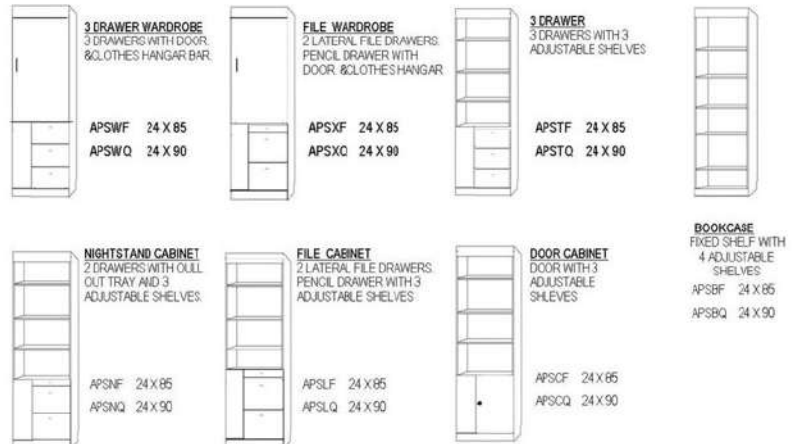

**TV
Queen**
Panel Foot Wallbed

Standard
Cabinet - 50
65 x 90 x 17 (86)
Straight Top
Flat Headboard

Supreme
Cabinet - S50
70 x 90.5 x 24.5 (93)
Wrap Crown
Shelf Headboard
(only 85" piers)

Premium
Cabinet - Z50
75 x 90x 20 (92)
Straight Top
Shelf Headboard
Interior Bookcases

Deluxe
Cabinet - X50
75 x 90x 25 (92)
Curved Top
Shelf Headboard
Interior Bookcases

Ultra
Cabinet - U50
80 x 90.5 x 23 (92)
Wrap Crown
Shelf Headboard
Interior Bookcases
(only 85" piers)

Jazz (JV50)
Rotating Bar Support Leg
68.5 x 92 x 18.5 (87)
Can only take 85" tall piers
Standard Cabinet Only

Standard Cabinet also available in: Full - 46: 59x85x17 (81) ★ ADD LIGHTS and a USB charger to any Wallbed! ★

ADD A SOFA to this Wallbed

If ordering a Standard or Supreme Wallbed, choose from these pier options.

Sofa Dimensions: 76" w x 25" t x 33" deep
5.5" arms, 66" of cushion, 16" from floor to top of cushion

NIGHTSTAND PIER with DOOR
2 drawers, pull out tray table,
Open shelf and upper door

PUF 24x85
PUQ 24x90