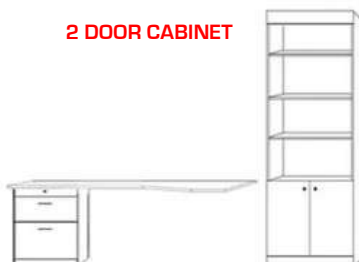

DOOR CABINET

FD - Desk Base
STRAIGHT Desktop

PCF 24x85
PCQ 24x90

DFS 16x85
DQS 16x90

2 DOOR CABINET

LD - Desk Base
with SHAPED Desktop

DFL 32x85
DQL 32x90

MURPHY DESK PAF 24x85