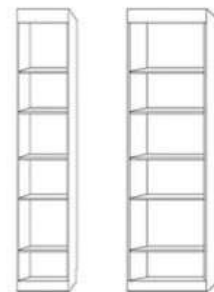

LFS 16x85 PLF 24x85
LGS 16x90 PLQ 24x90

3 DRAWER PIER CABINET
3 drawers with open adjustable shelves

TFS 16x85 PTF 24x85 PGF 32x85
TGS 16x90 PTQ 24x90 PGQ 32x90

WARDROBE
3 drawers, upper
door & clothes valet

PWF 24x85
PWQ 24x90

FILE WARDROBE
2 lateral file drawers,
Pencil drawer with upper
door & clothes valet

PXF 24x85
PXQ 24x90

3 DRAWER w/ DOOR
3 drawers, upper door

WFS 16x85
WGS 16x90

FILE WITH w/ DOOR
2 lateral file drawers,
Pencil drawer
with upper door

XFS 16x85
XGS 16x90

GUEST WARDROBE
3 drawers with
2 upper doors
& clothes valet

PWU 32x85

ROLLING DESK CART
On castors, File Cart
Rolls underneath.
Finished open back

DC - 63w x 20d x 31h

ROLLING FILE CART
Lateral file drawer,
medium drawer and a
pencil drawer on castors.
Fits underneath Hidden
Desk beds and Desk Cart.
Finished back

FC 16x16x29

NIGHTSTAND
Flush sides on
top, baseboard
notch. 2
drawers with a
pencil drawer

NS 24x16x29

BOOKCASE

BFS 16x85 PBF 24x85
BGS 16x90 PBQ 24x90
BFL 32x85
BQL 32x90

PLEASE NOTE

Rollover Leg Bed Piers
Only available in 85" height
Wrap molding makes piers
18.5" & 25.5" in total width