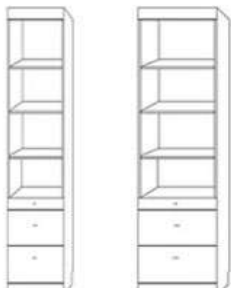

Deluxe
Cabinet - X50
75 x 90x 25 (92)
Curved Top
Shelf Headboard
Interior Bookcases

Ultra
Cabinet - U50
80 x 90.5 x 23 (92)
Wrap Crown
Shelf Headboard
Interior Bookcases
(only 85" piers)

Jazz (JV50)
Rotating Bar Support Leg
68.5 x 92 x 18.5 (87)
Can only take 85" tall piers
Standard Cabinet Only

Standard Cabinet also available in: Full - 46: 59x85x17 (81) ★ ADD LIGHTS and a USB charger to any Wallbed! ★

ADD A SOFA to this Wallbed

If ordering a Standard or Supreme Wallbed, choose from these pier options.

Sofa Dimensions: 76" w x 25" t x 33" deep
5.5" arms, 66" of cushion, 16" from floor to top of cushion

NIGHTSTAND PIER with DOOR
2 drawers, pull out tray table,
Open shelf and upper door

PUF 24x85
PUQ 24x90

NIGHTSTAND PIER CABINET
2 drawers, pull out tray table,
With open adjustable shelves

NFS 16x85 PNF 24x85
NGS 16x90 PNG 24x90

LATERAL FILES PIER CABINET
2 file drawers, pencil drawer
With open adjustable shelves