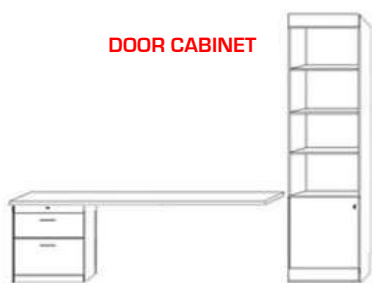

PCF 24x85
PCQ 24x90

PLEASE NOTE

Rollover Leg Bed Piers
Only available in 85" height
Wrap molding makes piers
18.5" & 25.5" in total width

DOOR CABINET

FD - Desk Base
STRAIGHT Desktop