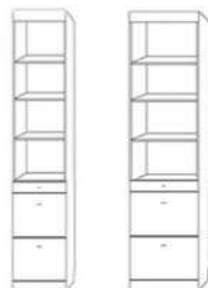

Deluxe
Cabinet - X50
75 x 90x 25 (92)
Curved Top
Shelf Headboard
Interior Bookcases

Ultra
Cabinet - U50
80 x 90.5 x 23 (92)
Wrap Crown
Shelf Headboard
Interior Bookcases
(only 85" piers)

Jazz (JV50)
Rotating Bar Support Leg
68.5 x 92 x 18.5 (87)
Can only take 85" tall piers
Standard Cabinet Only

Standard Cabinet also available in: Full - 46: 59x85x17 (81) ★ ADD LIGHTS and a USB charger to any Wallbed! ★

ADD A SOFA to this Wallbed

If ordering a Standard or Supreme Wallbed, choose from these pier options.

Sofa Dimensions: 76" w x 25" t x 33" deep
5.5" arms, 66" of cushion, 16" from floor to top of cushion

NIGHTSTAND PIER with DOOR
2 drawers, pull out tray table,
Open shelf and upper door

PUF 24x85
PUQ 24x90

NIGHTSTAND PIER CABINET
2 drawers, pull out tray table,
With open adjustable shelves

NFS 16x85 PNF 24x85
NGS 16x90 PNG 24x90

LATERAL FILES PIER CABINET
2 file drawers, pencil drawer
With open adjustable shelves