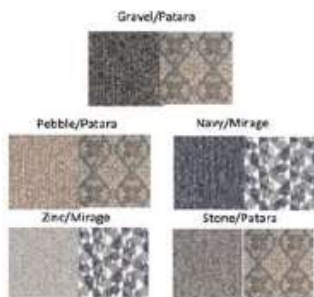

ADD A SOFA to this Wallbed

If ordering a Standard or Supreme Wallbed, choose from these pier options.