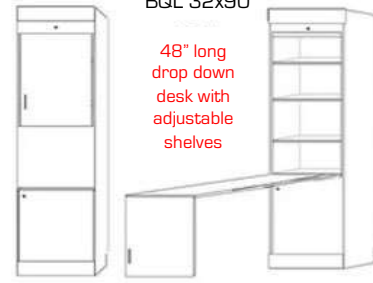

XFS 16x85
XGS 16x90

GUEST WARDROBE
3 drawers with
2 upper doors
& clothes valet

PWU 32x85

ROLLING DESK CART
On castors, File Cart
Rolls underneath.
Finished open back

DC - 63w x 20d x 31h

ROLLING FILE CART
Lateral file drawer,
medium drawer and a
pencil drawer on castors.
Fits underneath Hidden
Desk beds and Desk Cart.
Finished back

FC 16x16x29

NIGHTSTAND
Flush sides on
top, baseboard
notch. 2
drawers with a
pencil drawer

NS 24x16x29

BOOKCASE

BFS 16x85 PBF 24x85
BGS 16x90 PBQ 24x90
BFL 32x85
BQL 32x90

PLEASE NOTE

Rollover Leg Bed Piers
Only available in 85" height
Wrap molding makes piers
18.5" & 25.5" in total width

DOOR CABINET

FD - Desk Base
STRAIGHT Desktop

PCF 24x85
PCQ 24x90

DFS 16x85
DQS 16x90

2 DOOR CABINET

LD - Desk Base
with SHAPED Desktop

DFL 32x85
DQL 32x90

MURPHY DESK PAF 24x85