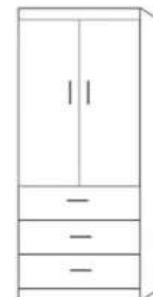

NIGHTSTAND PIER CABINET
2 drawers, pull out tray table,
With open adjustable shelves

NFS 16x85 PNF 24x85
NGS 16x90 PNG 24x90

LATERAL FILES PIER CABINET
2 file drawers, pencil drawer
With open adjustable shelves

LFS 16x85 PLF 24x85
LGS 16x90 PLQ 24x90

3 DRAWER PIER CABINET
3 drawers with open adjustable shelves

TFS 16x85 PTF 24x85 PGF 32x85
TGS 16x90 PTQ 24x90 PGQ 32x90

WARDROBE
3 drawers, upper
door & clothes valet

PWF 24x85
PWQ 24x90

FILE WARDROBE
2 lateral file drawers,
Pencil drawer with upper
door & clothes valet

PXF 24x85
PXQ 24x90

3 DRAWER w/ DOOR
3 drawers, upper door

WFS 16x85
WGS 16x90

FILE WITH w/ DOOR
2 lateral file drawers,
Pencil drawer
with upper door

XFS 16x85
XGS 16x90

GUEST WARDROBE
3 drawers with
2 upper doors
& clothes valet

PWU 32x85

ROLLING DESK CART
On castors, File Cart
Rolls underneath.
Finished open back

DC - 63w x 20d x 31h

ROLLING FILE CART
Lateral file drawer,
medium drawer and a
pencil drawer on castors.
Fits underneath Hidden
Desk beds and Desk Cart.
Finished back