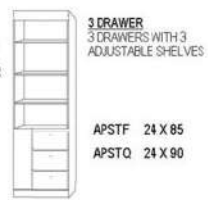

**Deluxe
Cabinet - X50**
75 x 90x 25 (92)
Curved Top
Shelf Headboard
Interior Bookcases

**Ultra
Cabinet - U50**
80 x 90.5 x 23 (92)
Wrap Crown
Shelf Headboard
Interior Bookcases
(only 85" piers)

Saratoga (SV50)
Rotating Bar Support Leg
68.5 x 92 x 18.5 (87)
Can only take 85" tall piers
Standard Cabinet Only

(Finished Top is included)
Ryland Horizontal (RS50)
85 x 17 x 70.5 (66)
All Side Piers = - \$100; 70.5" tall

Ryland Table Bed (RVT50)
65 x 90 x 17 (86)
Table Size: 40w x 51d
(Available in all 5 Cabinets Options)

Vertical Ryland Desk Bed (RVB50)
68 x 49 x 90 (82) desk = 23.5 x 61

Horizontal Ryland Desk Bed (RB50)
88.5 x 46.5 x 90 (70) desk = 23.5 x 82

Horizontal Ryland Desk Bed w/hutch (RW50)
88.5 x 46.5 x 76.5 (70) desk = 23.5 x 82

Standard Cabinet also available in: Full - 46: 59x85x17 (81) ★ ADD LIGHTS and a USB charger to any Wallbed! ★

ADD A SOFA to this Wallbed

If ordering a Standard or Supreme Wallbed, choose from these pier options.