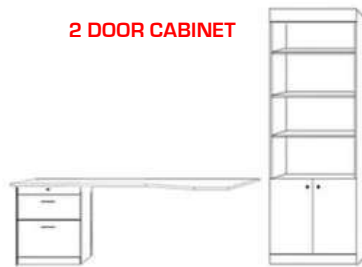

DFL 32x85
DQL 32x90

2 DOOR CABINET

LD - Desk Base
with SHAPED Desktop