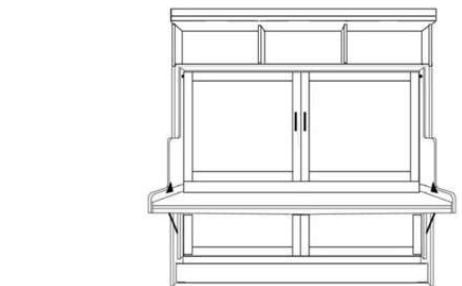

**RV
Queen**
Panel Foot Wallbed

**Standard
Cabinet - 50**
65 x 90 x 17 (86)
Straight Top
Flat Headboard

**Supreme
Cabinet - S50**
70 x 90.5 x 24.5 (93)
Wrap Crown
Shelf Headboard
(only 85" piers)

**Premium
Cabinet - Z50**
75 x 90x 20 (92)
Straight Top
Shelf Headboard
Interior Bookcases

**Deluxe
Cabinet - X50**
75 x 90x 25 (92)
Curved Top
Shelf Headboard
Interior Bookcases

**Ultra
Cabinet - U50**
80 x 90.5 x 23 (92)
Wrap Crown
Shelf Headboard
Interior Bookcases
(only 85" piers)

Saratoga (SV50)
Rotating Bar Support Leg
68.5 x 92 x 18.5 (87)
Can only take 85" tall piers
Standard Cabinet Only

(Finished Top is included)
Ryland Horizontal (RS50)
85 x 17 x 70.5 (66)
All Side Piers = - \$100; 70.5" tall

Ryland Table Bed (RVT50)
65 x 90 x 17 (86)
Table Size: 40w x 51d
(Available in all 5 Cabinets Options)

Vertical Ryland Desk Bed (RVB50)
68 x 49 x 90 (82) desk = 23.5 x 61

Horizontal Ryland Desk Bed (RB50)
88.5 x 46.5 x 90 (70) desk = 23.5 x 82

Horizontal Ryland Desk Bed w/hutch (RW50)
88.5 x 46.5 x 76.5 (70) desk = 23.5 x 82