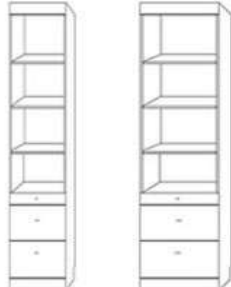

Standard Cabinet also available in: Full - 46: 59x85x17 (81) ★ ADD LIGHTS and a USB charger to any Wallbed! ★

ADD A SOFA to this Wallbed

If ordering a Standard or Supreme Wallbed, choose from these pier options.

Sofa Dimensions: 76" w x 25" t x 33" deep
5.5" arms, 66" of cushion, 16" from floor to top of cushion

Side Cabinet & Desk Options

NIGHTSTAND PIER with DOOR
2 drawers, pull out tray table,
Open shelf and upper door

PUF 24x85
PUQ 24x90

NIGHTSTAND PIER CABINET
2 drawers, pull out tray table,
With open adjustable shelves

NFS 16x85 PNF 24x85
NGS 16x90 PNG 24x90

LATERAL FILES PIER CABINET
2 file drawers, pencil drawer
With open adjustable shelves

LFS 16x85 PLF 24x85
LGS 16x90 PLQ 24x90

3 DRAWER PIER CABINET
3 drawers with open adjustable shelves

TFS 16x85 PTF 24x85 PGF 32x85
TGS 16x90 PTQ 24x90 PGQ 32x90

WARDROBE
3 drawers, upper
door & clothes valet