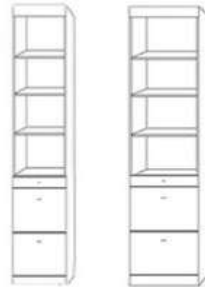

Standard Cabinet also available in: Full - 46: 59x85x17 (81) ★ ADD LIGHTS and a USB charger to any Wallbed! ★

ADD A SOFA to this Wallbed

If ordering a Standard or Supreme Wallbed, choose from these pier options.

Sofa Dimensions: 76" w x 25" t x 33" deep
5.5" arms, 66" of cushion, 16" from floor to top of cushion

Side Cabinet & Desk Options

NIGHTSTAND PIER with DOOR
2 drawers, pull out tray table,
Open shelf and upper door

PUF 24x85
PUQ 24x90

NIGHTSTAND PIER CABINET
2 drawers, pull out tray table,
With open adjustable shelves

NFS 16x85 PNF 24x85
NGS 16x90 PNG 24x90

LATERAL FILES PIER CABINET
2 file drawers, pencil drawer
With open adjustable shelves

LFS 16x85 PLF 24x85
LGS 16x90 PLQ 24x90

3 DRAWER PIER CABINET
3 drawers with open adjustable shelves

TFS 16x85 PTF 24x85 PGF 32x85
TGS 16x90 PTQ 24x90 PGQ 32x90

WARDROBE
3 drawers, upper
door & clothes valet