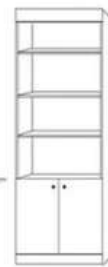

(Finished Top is included)
Ryland Horizontal (RS50)
85 x 17 x 70.5 (66)
All Side Piers = - \$100; 70.5" tall

Ryland Table Bed (RVT50)
65 x 90 x 17 (86)
Table Size: 40w x 51d
(Available in all 5 Cabinets Options)

Vertical Ryland Desk Bed (RVB50)
68 x 49 x 90 (82) desk = 23.5 x 61

Horizontal Ryland Desk Bed (RB50)
88.5 x 46.5 x 90 (70) desk = 23.5 x 82

Horizontal Ryland Desk Bed w/hutch (RW50)
88.5 x 46.5 x 76.5 (70) desk = 23.5 x 82

FC 16x16x29

NIGHTSTAND
Flush sides on
top, baseboard
notch. 2
drawers with a
pencil drawer

NS 24x16x29

BOOKCASE

BFS 16x85 PBF 24x85
BGS 16x90 PBG 24x90
BFL 32x85
BQL 32x90

DOOR CABINET

FD - Desk Base
STRAIGHT Desktop

PCF 24x85
PCQ 24x90

DFS 16x85
DQS 16x90

2 DOOR CABINET

LD - Desk Base
with SHAPED Desktop

DFL 32x85
DQL 32x90

MURPHY DESK PAF 24x85

* Indicates an upgraded
paint finish fee of 10%

Stain finishes are included
with no additional fee