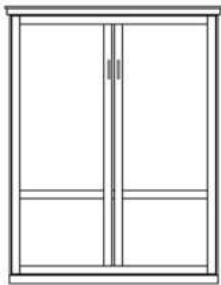

**RV
Queen**
Panel Foot Wallbed

**Standard
Cabinet - 50**
65 x 90 x 17 (86)
Straight Top
Flat Headboard

**Supreme
Cabinet - S50**
70 x 90.5 x 24.5 (93)
Wrap Crown
Shelf Headboard
(only 85" piers)

**Premium
Cabinet - Z50**
75 x 90x 20 (92)
Straight Top
Shelf Headboard
Interior Bookcases

**Deluxe
Cabinet - X50**
75 x 90x 25 (92)
Curved Top
Shelf Headboard
Interior Bookcases

**Ultra
Cabinet - U50**
80 x 90.5 x 23 (92)
Wrap Crown
Shelf Headboard
Interior Bookcases
(only 85" piers)

Saratoga (SV50)
Rotating Bar Support Leg
68.5 x 92 x 18.5 (87)
Can only take 85" tall piers
Standard Cabinet Only

(Finished Top is included)
Ryland Horizontal (RS50)
85 x 17 x 70.5 (66)
All Side Piers = - \$100; 70.5" tall

Ryland Table Bed (RVT50)
65 x 90 x 17 (86)
Table Size: 40w x 51d
(Available in all 5 Cabinets Options)

Standard Cabinet also available in: Full - 46: 59x85x17 (81) ★ ADD LIGHTS and a USB charger to any Wallbed! ★

ADD A SOFA to this Wallbed

If ordering a Standard or Supreme Wallbed, choose from these pier options.