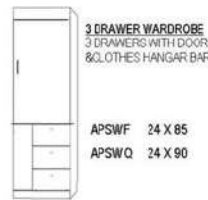

**Deluxe
Cabinet - X50**
75 x 90x 25 (92)
Curved Top
Shelf Headboard
Interior Bookcases

**Ultra
Cabinet - U50**
80 x 90.5 x 23 (92)
Wrap Crown
Shelf Headboard
Interior Bookcases
(only 85" piers)

Saratoga (SV50)
Rotating Bar Support Leg
68.5 x 92 x 18.5 (87)
Can only take 85" tall piers
Standard Cabinet Only

Vertical Ryland Desk Bed (RVB50)
68 x 49 x 90 (82) desk = 23.5 x 61

Horizontal Ryland Desk Bed (RB50)
88.5 x 46.5 x 90 (70) desk = 23.5 x 82

Horizontal Ryland Desk Bed w/hutch (RW50)
88.5 x 46.5 x 76.5 (70) desk = 23.5 x 82

Standard Cabinet also available in: Full - 46: 59x85x17 (81) ★ ADD LIGHTS and a USB charger to any Wallbed! ★

ADD A SOFA to this Wallbed

If ordering a Standard or Supreme Wallbed, choose from these pier options.