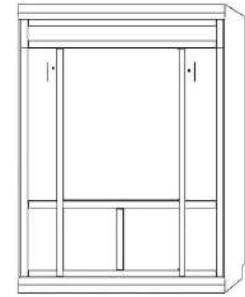

**RV
Queen**
Panel Foot Wallbed

**Standard
Cabinet - 50**
65 x 90 x 17 (86)
Straight Top
Flat Headboard

**Supreme
Cabinet - S50**
70 x 90.5 x 24.5 (93)
Wrap Crown
Shelf Headboard
(only 85" piers)

**Premium
Cabinet - Z50**
75 x 90x 20 (92)
Straight Top
Shelf Headboard
Interior Bookcases

**Deluxe
Cabinet - X50**
75 x 90x 25 (92)
Curved Top
Shelf Headboard
Interior Bookcases

**Ultra
Cabinet - U50**
80 x 90.5 x 23 (92)
Wrap Crown
Shelf Headboard
Interior Bookcases
(only 85" piers)

Saratoga (SV50)
Rotating Bar Support Leg
68.5 x 92 x 18.5 (87)
Can only take 85" tall piers
Standard Cabinet Only

(Finished Top is included)
Ryland Horizontal (RS50)
85 x 17 x 70.5 (66)
All Side Piers = - \$100; 70.5" tall

Ryland Table Bed (RVT50)
65 x 90 x 17 (86)
Table Size: 40w x 51d
(Available in all 5 Cabinets Options)

Vertical Ryland Desk Bed (RVB50)
68 x 49 x 90 (82) desk = 23.5 x 61

Horizontal Ryland Desk Bed (RB50)
88.5 x 46.5 x 90 (70) desk = 23.5 x 82

Horizontal Ryland Desk Bed w/hutch (RW50)
88.5 x 46.5 x 76.5 (70) desk = 23.5 x 82