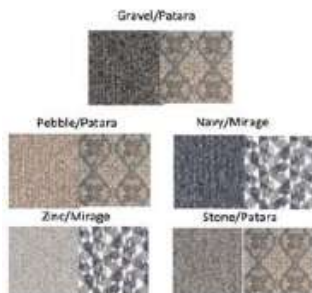

ADD A SOFA to this Wallbed

If ordering a Standard or Supreme Wallbed, choose from these pier options.

Sofa Dimensions: 76" w x 25" t x 33" deep
5.5" arms, 66" of cushion, 16" from floor to top of cushion