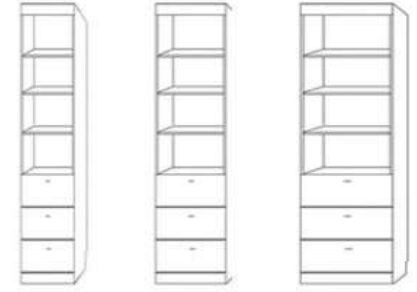

Standard Cabinet also available in: Full - 46: 59x85x17 (81) ★ ADD LIGHTS and a USB charger to any Wallbed! ★

ADD A SOFA to this Wallbed

If ordering a Standard or Supreme Wallbed, choose from these pier options.

Sofa Dimensions: 76" w x 25" t x 33" deep
5.5" arms, 66" of cushion, 16" from floor to top of cushion

Side Cabinet & Desk Options

NIGHTSTAND PIER with DOOR
2 drawers, pull out tray table,
Open shelf and upper door

PUF 24x85
PUQ 24x90

NIGHTSTAND PIER CABINET
2 drawers, pull out tray table,
With open adjustable shelves

NFS 16x85 PNF 24x85
NGS 16x90 PNG 24x90

LATERAL FILES PIER CABINET
2 file drawers, pencil drawer
With open adjustable shelves

LFS 16x85 PLF 24x85
LGS 16x90 PLQ 24x90

3 DRAWER PIER CABINET
3 drawers with open adjustable shelves

TFS 16x85 PTF 24x85 PGF 32x85
TGS 16x90 PTQ 24x90 PGQ 32x90

WARDROBE
3 drawers, upper
door & clothes valet