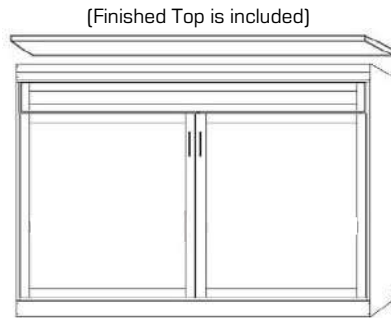

**RV
Queen**
Panel Foot Wallbed

**Standard
Cabinet - 50**
65 x 90 x 17 (86)
Straight Top
Flat Headboard

**Supreme
Cabinet - S50**
70 x 90.5 x 24.5 (93)
Wrap Crown
Shelf Headboard
(only 85" piers)

**Premium
Cabinet - Z50**
75 x 90x 20 (92)
Straight Top
Shelf Headboard
Interior Bookcases

**Deluxe
Cabinet - X50**
75 x 90x 25 (92)
Curved Top
Shelf Headboard
Interior Bookcases

**Ultra
Cabinet - U50**
80 x 90.5 x 23 (92)
Wrap Crown
Shelf Headboard
Interior Bookcases
(only 85" piers)

Saratoga (SV50)
Rotating Bar Support Leg
68.5 x 92 x 18.5 (87)
Can only take 85" tall piers
Standard Cabinet Only

(Finished Top is included)
Ryland Horizontal (RS50)
85 x 17 x 70.5 (66)
All Side Piers = - \$100; 70.5" tall

Ryland Table Bed (RVT50)
65 x 90 x 17 (86)
Table Size: 40w x 51d
(Available in all 5 Cabinets Options)

Sofa Dimensions: 76" w x 25" t x 33" deep
5.5" arms, 66" of cushion, 16" from floor to top of cushion

Side Cabinet & Desk Options

NIGHTSTAND PIER with DOOR
2 drawers, pull out tray table,
Open shelf and upper door