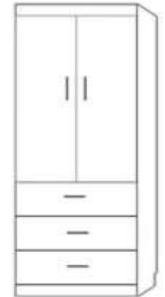

FILE WITH w/ DOOR
2 lateral file drawers,
Pencil drawer
with upper door

GUEST WARDROBE
3 drawers with
2 upper doors
& clothes valet

PWU 32x85