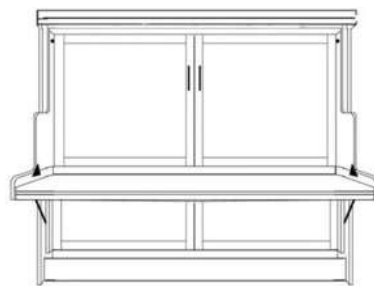

**RV
Queen**
Panel Foot Wallbed

**Standard
Cabinet - 50**
65 x 90 x 17 (86)
Straight Top
Flat Headboard

**Supreme
Cabinet - S50**
70 x 90.5 x 24.5 (93)
Wrap Crown
Shelf Headboard
(only 85" piers)

**Premium
Cabinet - Z50**
75 x 90x 20 (92)
Straight Top
Shelf Headboard
Interior Bookcases

**Deluxe
Cabinet - X50**
75 x 90x 25 (92)
Curved Top
Shelf Headboard
Interior Bookcases

**Ultra
Cabinet - U50**
80 x 90.5 x 23 (92)
Wrap Crown
Shelf Headboard
Interior Bookcases
(only 85" piers)

Saratoga (SV50)
Rotating Bar Support Leg
68.5 x 92 x 18.5 (87)
Can only take 85" tall piers
Standard Cabinet Only

(Finished Top is included)
Ryland Horizontal (RS50)
85 x 17 x 70.5 (66)
All Side Piers = - \$100; 70.5" tall

Ryland Table Bed (RVT50)
65 x 90 x 17 (86)
Table Size: 40w x 51d
(Available in all 5 Cabinets Options)

Vertical Ryland Desk Bed (RVB50)
68 x 49 x 90 (82) desk = 23.5 x 61

Horizontal Ryland Desk Bed (RB50)
88.5 x 46.5 x 90 (70) desk = 23.5 x 82

Horizontal Ryland Desk Bed w/hutch (RW50)
88.5 x 46.5 x 76.5 (70) desk = 23.5 x 82