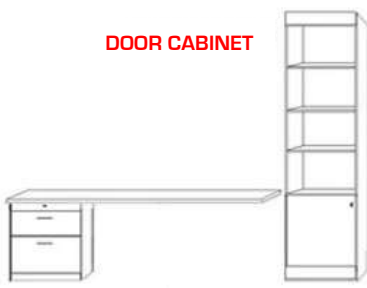

Desk Bed no Hutch
Height of piers matches
height of the wallbed

ROLLING DESK CART
On castors, File Cart
Rolls underneath.
Finished open back

DC - 63w x 20d x 31h

ROLLING FILE CART
Lateral file drawer,
medium drawer and a
pencil drawer on castors.
Fits underneath Hidden
Desk beds and Desk Cart.
Finished back

FC 16x16x29

NIGHTSTAND
Flush sides on
top, baseboard
notch. 2
drawers with a
pencil drawer

NS 24x16x29

BOOKCASE

BFS 16x85 PBF 24x85
BGS 16x90 PBG 24x90
BFL 32x85
BQL 32x90

DOOR CABINET

FD - Desk Base
STRAIGHT Desktop