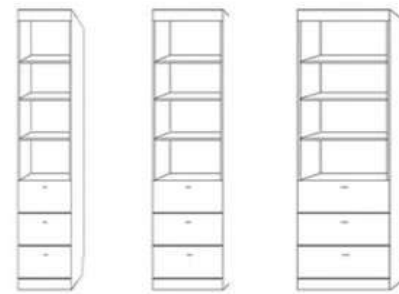

**Cape (CV50)**  
Rotating Bar Support Leg  
68.5 x 92 x 18.5 (87)  
Can only take 85" tall piers  
Standard Cabinet Only

Standard Cabinet also available in: Full - 46: 59x85x17 (81) ★ ADD LIGHTS and a USB charger to any Wallbed! ★

## ADD A SOFA to this Wallbed

If ordering a Standard or Supreme Wallbed, choose from these pier options.

**BOOKCASE**  
FIXED SHELF WITH 4 ADJUSTABLE SHELVES

APSBF 24 X 85  
APSBQ 24 X 90

Sofa Dimensions: 76" w x 25" t x 33" deep  
5.5" arms, 66" of cushion, 16" from floor to top of cushion

**NIGHTSTAND PIER with DOOR**  
2 drawers, pull out tray table,  
Open shelf and upper door

PUF 24x85  
PUQ 24x90

**NIGHTSTAND PIER CABINET**  
2 drawers, pull out tray table,  
With open adjustable shelves

NFS 16x85 PNF 24x85  
NGS 16x90 PNG 24x90

**LATERAL FILES PIER CABINET**  
2 file drawers, pencil drawer  
With open adjustable shelves

LFS 16x85 PLF 24x85  
LGS 16x90 PLQ 24x90

**3 DRAWER PIER CABINET**  
3 drawers with open adjustable shelves