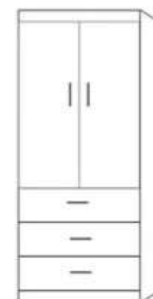

NFS 16x85 PNF 24x85  
NGS 16x90 PNG 24x90

**LATERAL FILES PIER CABINET**  
2 file drawers, pencil drawer  
With open adjustable shelves

LFS 16x85 PLF 24x85  
LGS 16x90 PLQ 24x90

**3 DRAWER PIER CABINET**  
3 drawers with open adjustable shelves

TFS 16x85 PTF 24x85 PGF 32x85  
TGS 16x90 PTQ 24x90 PGQ 32x90

**WARDROBE**  
3 drawers, upper  
door & clothes valet

PWF 24x85  
PWQ 24x90

**FILE WARDROBE**  
2 lateral file drawers,  
Pencil drawer with upper  
door & clothes valet

PXF 24x85  
PXQ 24x90

**3 DRAWER w/ DOOR**  
3 drawers, upper door

WFS 16x85  
WGS 16x90

**FILE WITH w/ DOOR**  
2 lateral file drawers,  
Pencil drawer  
with upper door

XFS 16x85  
XGS 16x90

**GUEST WARDROBE**  
3 drawers with  
2 upper doors  
& clothes valet

PWU 32x85

**ROLLING DESK CART**  
On castors, File Cart  
Rolls underneath.  
Finished open back

DC - 63w x 20d x 31h

**ROLLING FILE CART**  
Lateral file drawer,  
medium drawer and a  
pencil drawer on castors.  
Fits underneath Hidden  
Desk beds and Desk Cart.  
Finished back