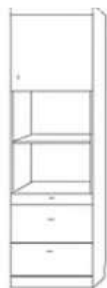

**NV Queen**  
Panel Foot Wallbed

**Standard**  
Cabinet - 50  
65 x 90 x 17 (86)  
Straight Top  
Flat Headboard

**Supreme**  
Cabinet - S50  
70 x 90.5 x 24.5 (93)  
Wrap Crown  
Shelf Headboard  
(only 85" piers)

**Cape (CV50)**  
Rotating Bar Support Leg  
68.5 x 92 x 18.5 (87)  
Can only take 85" tall piers  
Standard Cabinet Only

Standard Cabinet also available in: Full - 46: 59x85x17 (81) ★ ADD LIGHTS and a USB charger to any Wallbed! ★

## ADD A SOFA to this Wallbed

If ordering a Standard or Supreme Wallbed, choose from these pier options.

**BOOKCASE**  
FIXED SHELF WITH 4 ADJUSTABLE SHELVES

APSBF 24 X 85  
APSBQ 24 X 90

Sofa Dimensions: 76" w x 25" t x 33" deep  
5.5" arms, 66" of cushion, 16" from floor to top of cushion

**NIGHTSTAND PIER with DOOR**  
2 drawers, pull out tray table,  
Open shelf and upper door

PUF 24x85  
PUQ 24x90

**NIGHTSTAND PIER CABINET**  
2 drawers, pull out tray table,  
With open adjustable shelves