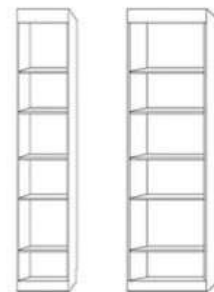

PXF 24x85  
PXQ 24x90

**3 DRAWER w/ DOOR**  
3 drawers, upper door

WFS 16x85  
WGS 16x90

**FILE WITH w/ DOOR**  
2 lateral file drawers,  
Pencil drawer  
with upper door

XFS 16x85  
XGS 16x90

**GUEST WARDROBE**  
3 drawers with  
2 upper doors  
& clothes valet

PWU 32x85

**ROLLING DESK CART**  
On castors, File Cart  
Rolls underneath.  
Finished open back

DC - 63w x 20d x 31h

**ROLLING FILE CART**  
Lateral file drawer,  
medium drawer and a  
pencil drawer on castors.  
Fits underneath Hidden  
Desk beds and Desk Cart.  
Finished back

FC 16x16x29

**NIGHTSTAND**  
Flush sides on  
top, baseboard  
notch. 2  
drawers with a  
pencil drawer

NS 24x16x29

**BOOKCASE**

BFS 16x85 PBF 24x85  
BGS 16x90 PBQ 24x90  
BFL 32x85  
BQL 32x90

**PLEASE NOTE**