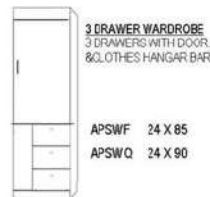

**NV Queen**  
Panel Foot Wallbed

**Standard**  
Cabinet - 50  
65 x 90 x 17 (86)  
Straight Top  
Flat Headboard

**Supreme**  
Cabinet - S50  
70 x 90.5 x 24.5 (93)  
Wrap Crown  
Shelf Headboard  
(only 85" piers)

**Premium**  
Cabinet - Z50  
75 x 90x 20 (92)  
Straight Top  
Shelf Headboard  
Interior Bookcases

**Deluxe**  
Cabinet - X50  
75 x 90x 25 (92)  
Curved Top  
Shelf Headboard  
Interior Bookcases

**Ultra**  
Cabinet - U50  
80 x 90.5 x 23 (92)  
Wrap Crown  
Shelf Headboard  
Interior Bookcases  
(only 85" piers)

**Cape (CV50)**  
Rotating Bar Support Leg  
68.5 x 92 x 18.5 (87)  
Can only take 85" tall piers  
Standard Cabinet Only

Standard Cabinet also available in: Full - 46: 59x85x17 (81) ★ ADD LIGHTS and a USB charger to any Wallbed! ★

## ADD A SOFA to this Wallbed

If ordering a Standard or Supreme Wallbed, choose from these pier options.

**BOOKCASE**  
FIXED SHELF WITH 4 ADJUSTABLE SHELVES

APSBF 24 X 85  
APSBQ 24 X 90

Sofa Dimensions: 76" w x 25" t x 33" deep  
5.5" arms, 66" of cushion, 16" from floor to top of cushion