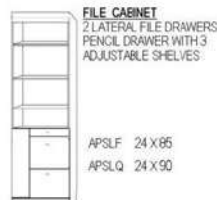

**Premium**  
Cabinet - Z50  
75 x 90x 20 (92)  
Straight Top  
Shelf Headboard  
Interior Bookcases

**Deluxe**  
Cabinet - X50  
75 x 90x 25 (92)  
Curved Top  
Shelf Headboard  
Interior Bookcases

**Ultra**  
Cabinet - U50  
80 x 90.5 x 23 (92)  
Wrap Crown  
Shelf Headboard  
Interior Bookcases  
(only 85" piers)

**Cape (CV50)**  
Rotating Bar Support Leg  
68.5 x 92 x 18.5 (87)  
Can only take 85" tall piers  
Standard Cabinet Only

Standard Cabinet also available in: Full - 46: 59x85x17 (81) ★ ADD LIGHTS and a USB charger to any Wallbed! ★

## ADD A SOFA to this Wallbed

If ordering a Standard or Supreme Wallbed, choose from these pier options.

**BOOKCASE**  
FIXED SHELF WITH 4 ADJUSTABLE SHELVES

APSBF 24 X 85  
APSBQ 24 X 90

Sofa Dimensions: 76" w x 25" t x 33" deep  
5.5" arms, 66" of cushion, 16" from floor to top of cushion