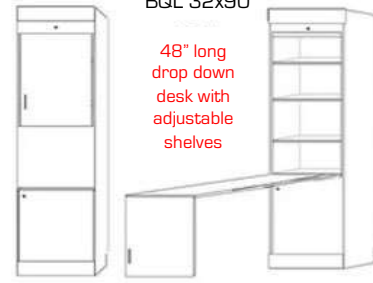

MURPHY DESK PAF 24x85