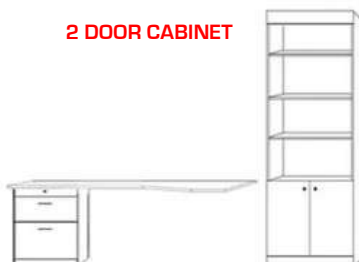

DFL 32x85
DQL 32x90

2 DOOR CABINET

LD - Desk Base
with SHAPED Desktop