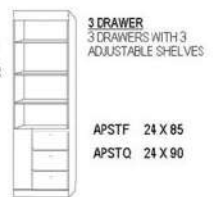

**NV Queen**  
Panel Foot Wallbed

**Standard**  
Cabinet - 50  
65 x 90 x 17 (86)  
Straight Top  
Flat Headboard

**Supreme**  
Cabinet - S50  
70 x 90.5 x 24.5 (93)  
Wrap Crown  
Shelf Headboard  
(only 85" piers)

**Premium**  
Cabinet - Z50  
75 x 90x 20 (92)  
Straight Top  
Shelf Headboard  
Interior Bookcases

**Deluxe**  
Cabinet - X50  
75 x 90x 25 (92)  
Curved Top  
Shelf Headboard  
Interior Bookcases

**Ultra**  
Cabinet - U50  
80 x 90.5 x 23 (92)  
Wrap Crown  
Shelf Headboard  
Interior Bookcases  
(only 85" piers)

**Cape (CV50)**  
Rotating Bar Support Leg  
68.5 x 92 x 18.5 (87)  
Can only take 85" tall piers  
Standard Cabinet Only

Standard Cabinet also available in: Full - 46: 59x85x17 (81) ★ ADD LIGHTS and a USB charger to any Wallbed! ★

## ADD A SOFA to this Wallbed

If ordering a Standard or Supreme Wallbed, choose from these pier options.

**BOOKCASE**  
FIXED SHELF WITH 4 ADJUSTABLE SHELVES

APSBF 24 X 85  
APSBQ 24 X 90

Sofa Dimensions: 76" w x 25" t x 33" deep  
5.5" arms, 66" of cushion, 16" from floor to top of cushion