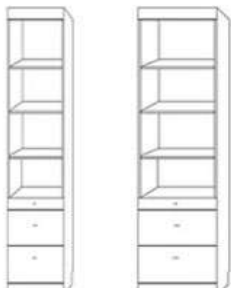

**Premium**  
Cabinet - Z50  
75 x 90x 20 (92)  
Straight Top  
Shelf Headboard  
Interior Bookcases

**Deluxe**  
Cabinet - X50  
75 x 90x 25 (92)  
Curved Top  
Shelf Headboard  
Interior Bookcases

**Ultra**  
Cabinet - U50  
80 x 90.5 x 23 (92)  
Wrap Crown  
Shelf Headboard  
Interior Bookcases  
(only 85" piers)

**Cape (CV50)**  
Rotating Bar Support Leg  
68.5 x 92 x 18.5 (87)  
Can only take 85" tall piers  
Standard Cabinet Only

Standard Cabinet also available in: Full - 46: 59x85x17 (81) ★ ADD LIGHTS and a USB charger to any Wallbed! ★

## ADD A SOFA to this Wallbed

If ordering a Standard or Supreme Wallbed, choose from these pier options.

**BOOKCASE**  
FIXED SHELF WITH 4 ADJUSTABLE SHELVES

APSBF 24 X 85  
APSBQ 24 X 90

Sofa Dimensions: 76" w x 25" t x 33" deep  
5.5" arms, 66" of cushion, 16" from floor to top of cushion

**NIGHTSTAND PIER with DOOR**  
2 drawers, pull out tray table,  
Open shelf and upper door

PUF 24x85  
PUQ 24x90

**NIGHTSTAND PIER CABINET**  
2 drawers, pull out tray table,  
With open adjustable shelves