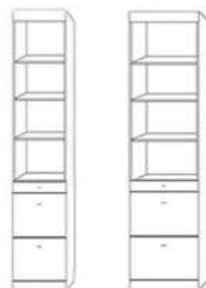

**Cape (CV50)**  
Rotating Bar Support Leg  
68.5 x 92 x 18.5 (87)  
Can only take 85" tall piers  
Standard Cabinet Only

Standard Cabinet also available in: Full - 46: 59x85x17 (81) ★ ADD LIGHTS and a USB charger to any Wallbed! ★

## ADD A SOFA to this Wallbed

If ordering a Standard or Supreme Wallbed, choose from these pier options.

**BOOKCASE**  
FIXED SHELF WITH 4 ADJUSTABLE SHELVES

APSBF 24 X 85  
APSBQ 24 X 90

Sofa Dimensions: 76" w x 25" t x 33" deep  
5.5" arms, 66" of cushion, 16" from floor to top of cushion

**NIGHTSTAND PIER with DOOR**  
2 drawers, pull out tray table,  
Open shelf and upper door

PUF 24x85  
PUQ 24x90

**NIGHTSTAND PIER CABINET**  
2 drawers, pull out tray table,  
With open adjustable shelves

NFS 16x85 PNF 24x85  
NGS 16x90 PNG 24x90

**LATERAL FILES PIER CABINET**  
2 file drawers, pencil drawer  
With open adjustable shelves

LFS 16x85 PLF 24x85  
LGS 16x90 PLQ 24x90

**3 DRAWER PIER CABINET**  
3 drawers with open adjustable shelves