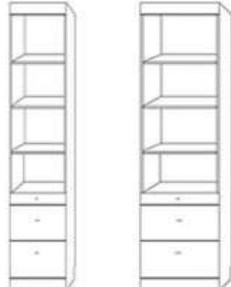

# Side Cabinet & Desk Options

### NIGHTSTAND PIER with DOOR

2 drawers, pull out tray table, Open shelf and upper door

PUF 24x85  
PUQ 24x90

### NIGHTSTAND PIER CABINET

2 drawers, pull out tray table, With open adjustable shelves

NFS 16x85 PNF 24x85  
NGS 16x90 PNG 24x90

### LATERAL FILES PIER CABINET

2 file drawers, pencil drawer With open adjustable shelves

LFS 16x85 PLF 24x85  
LGS 16x90 PLQ 24x90