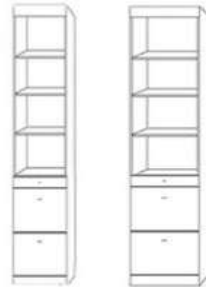

### NIGHTSTAND PIER with DOOR

2 drawers, pull out tray table, Open shelf and upper door

PUF 24x85  
PUQ 24x90

### NIGHTSTAND PIER CABINET

2 drawers, pull out tray table, With open adjustable shelves

NFS 16x85 PNF 24x85  
NGS 16x90 PNG 24x90

### LATERAL FILES PIER CABINET

2 file drawers, pencil drawer With open adjustable shelves

LFS 16x85 PLF 24x85  
LGS 16x90 PLQ 24x90

### 3 DRAWER PIER CABINET

3 drawers with open adjustable shelves

TFS 16x85 PTF 24x85 PGF 32x85  
TGS 16x90 PTQ 24x90 PGQ 32x90

**WARDROBE**  
3 drawers, upper door & clothes valet

PWF 24x85  
PWG 24x90

**FILE WARDROBE**  
2 lateral file drawers, Pencil drawer with upper door & clothes valet