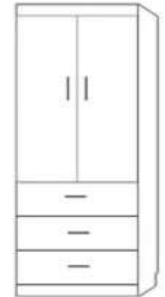

**Vertical Dublin Desk Bed (DVB50)**  
68 x 49 x 90 (82) desk = 23.5 x 61

**Horizontal Dublin Desk Bed w/hutch (DW50)**  
88.5 x 46.5 x 90 (70) desk = 23.5 x 82

**Horizontal Dublin Desk Bed (DB50)**  
88.5 x 46.5 x 76.5 (70) desk = 23.5 x 82

### 3 DRAWER PIER CABINET

3 drawers with open adjustable shelves

TFS 16x85 PTF 24x85 PGF 32x85  
TGS 16x90 PTQ 24x90 PGQ 32x90

**WARDROBE**  
3 drawers, upper door & clothes valet

PWF 24x85  
PWG 24x90

**FILE WARDROBE**  
2 lateral file drawers, Pencil drawer with upper door & clothes valet

PXF 24x85  
PXG 24x90

**3 DRAWER w/ DOOR**  
3 drawers, upper door

WFS 16x85  
WGS 16x90

**FILE WITH w/ DOOR**  
2 lateral file drawers, Pencil drawer with upper door

XFS 16x85  
XGS 16x90

**GUEST WARDROBE**  
3 drawers with 2 upper doors & clothes valet