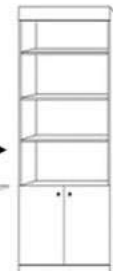

**Vertical Dublin Desk Bed (DVB50)**  
68 x 49 x 90 (82) desk = 23.5 x 61

**Horizontal Dublin Desk Bed w/hutch (DW50)**  
88.5 x 46.5 x 90 (70) desk = 23.5 x 82

**Horizontal Dublin Desk Bed (DB50)**  
88.5 x 46.5 x 76.5 (70) desk = 23.5 x 82

### PLEASE NOTE

**Desk Bed (no hutch)**  
Height of piers matches height of the wallbed

### DOOR CABINET

84.5"

FD - Desk Base  
STRAIGHT Desktop

PCF 24x85  
PCQ 24x90

DFS 16x85  
DGS 16x90

### 2 DOOR CABINET

84.5"

LD - Desk Base  
with SHAPED Desktop

DFL 32x85  
DQL 32x90

48" long drop down desk with adjustable shelves

**MURPHY DESK** PAF 24x85

\* Indicates an upgraded paint finish fee of 10%  
Stain finishes are included with no additional fee