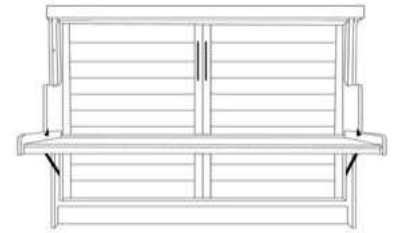

**DV Queen**  
Panel Foot Wallbed

**Standard Cabinet - 50**  
65 x 90 x 17 (86)  
Straight Top  
Flat Headboard

**Supreme Cabinet - S50**  
70 x 90.5 x 24.5 (93)  
Wrap Crown  
Shelf Headboard  
(only 85" piers)

**Premium Cabinet - Z50**  
75 x 90x 20 (92)  
Straight Top  
Shelf Headboard  
Interior Bookcases

**Deluxe Cabinet - X50**  
75 x 90x 25 (92)  
Curved Top  
Shelf Headboard  
Interior Bookcases

**Ultra Cabinet - U50**  
80 x 90.5 x 23 (92)  
Wrap Crown  
Shelf Headboard  
Interior Bookcases  
(only 85" piers)

**Vertical Dublin Desk Bed (DVB50)**  
68 x 49 x 90 (82) desk = 23.5 x 61

**Horizontal Dublin Desk Bed w/hutch (DW50)**  
88.5 x 46.5 x 90 (70) desk = 23.5 x 82

**Horizontal Dublin Desk Bed (DB50)**  
88.5 x 46.5 x 76.5 (70) desk = 23.5 x 82

**Standard Cabinet also available in: Full - 46: 59x85x17 (81) ★ ADD LIGHTS and a USB charger to any Wallbed! ★**