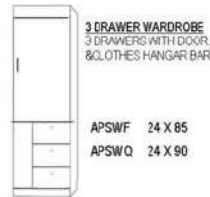

DV Queen
Panel Foot Wallbed

Standard Cabinet - 50
65 x 90 x 17 (86)
Straight Top
Flat Headboard

Supreme Cabinet - S50
70 x 90.5 x 24.5 (93)
Wrap Crown
Shelf Headboard
(only 85" piers)

Premium Cabinet - Z50
75 x 90x 20 (92)
Straight Top
Shelf Headboard
Interior Bookcases

Deluxe Cabinet - X50
75 x 90x 25 (92)
Curved Top
Shelf Headboard
Interior Bookcases

Ultra Cabinet - U50
80 x 90.5 x 23 (92)
Wrap Crown
Shelf Headboard
Interior Bookcases
(only 85" piers)

Standard Cabinet also available in: Full - 46: 59x85x17 (81) ★ ADD LIGHTS and a USB charger to any Wallbed! ★

ADD A SOFA to this Wallbed

If ordering a Standard or Supreme Wallbed, choose from these pier options.

Sofa Dimensions: 76" w x 25" t x 33" deep
5.5" arms, 66" of cushion, 16" from floor to top of cushion