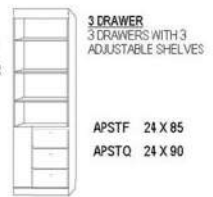

DV Queen
Panel Foot Wallbed

Standard Cabinet - 50
65 x 90 x 17 (86)
Straight Top
Flat Headboard

Supreme Cabinet - S50
70 x 90.5 x 24.5 (93)
Wrap Crown
Shelf Headboard
(only 85" piers)

Premium Cabinet - Z50
75 x 90x 20 (92)
Straight Top
Shelf Headboard
Interior Bookcases

Deluxe Cabinet - X50
75 x 90x 25 (92)
Curved Top
Shelf Headboard
Interior Bookcases

Ultra Cabinet - U50
80 x 90.5 x 23 (92)
Wrap Crown
Shelf Headboard
Interior Bookcases
(only 85" piers)

Standard Cabinet also available in: Full - 46: 59x85x17 (81) ★ ADD LIGHTS and a USB charger to any Wallbed! ★

ADD A SOFA to this Wallbed

If ordering a Standard or Supreme Wallbed, choose from these pier options.

Sofa Dimensions: 76" w x 25" t x 33" deep
5.5" arms, 66" of cushion, 16" from floor to top of cushion