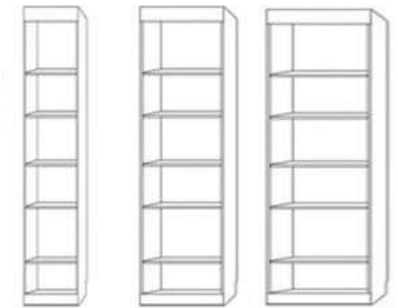

BOOKCASE

BFS 16x85 BGS 16x90
PBF 24x85 PBQ 24x90
BFL 32x85 BQL 32x90