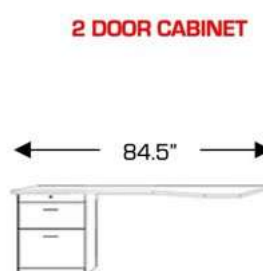

**Vertical Dublin Desk Bed (DVB50)**  
68 x 49 x 90 (82) desk = 23.5 x 61

**Horizontal Dublin Desk Bed w/hutch (DW50)**  
88.5 x 46.5 x 90 (70) desk = 23.5 x 82

**Horizontal Dublin Desk Bed (DB50)**  
88.5 x 46.5 x 76.5 (70) desk = 23.5 x 82

### PLEASE NOTE

**Desk Bed (no hutch)**  
Height of piers matches height of the wallbed

### DOOR CABINET

84.5"

FD - Desk Base  
STRAIGHT Desktop

PCF 24x85  
PCQ 24x90

DFS 16x85  
DGS 16x90

### 2 DOOR CABINET

84.5"

LD - Desk Base  
with SHAPED Desktop

DFL 32x85  
DQL 32x90

48" long drop down desk with adjustable shelves

**MURPHY DESK** PAF 24x85

\* Indicates an upgraded paint finish fee of 10%  
Stain finishes are included with no additional fee