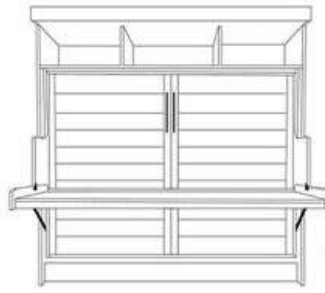

**DV Queen**  
Panel Foot Wallbed

**Standard Cabinet - 50**  
65 x 90 x 17 (86)  
Straight Top  
Flat Headboard

**Supreme Cabinet - S50**  
70 x 90.5 x 24.5 (93)  
Wrap Crown  
Shelf Headboard  
(only 85" piers)

**Premium Cabinet - Z50**  
75 x 90x 20 (92)  
Straight Top  
Shelf Headboard  
Interior Bookcases

**Deluxe Cabinet - X50**  
75 x 90x 25 (92)  
Curved Top  
Shelf Headboard  
Interior Bookcases

**Ultra Cabinet - U50**  
80 x 90.5 x 23 (92)  
Wrap Crown  
Shelf Headboard  
Interior Bookcases  
(only 85" piers)

**Vertical Dublin Desk Bed (DVB50)**  
68 x 49 x 90 (82) desk = 23.5 x 61

**Horizontal Dublin Desk Bed w/hutch (DW50)**  
88.5 x 46.5 x 90 (70) desk = 23.5 x 82

**Horizontal Dublin Desk Bed (DB50)**  
88.5 x 46.5 x 76.5 (70) desk = 23.5 x 82

## ADD A SOFA to this Wallbed

If ordering a Standard or Supreme Wallbed, choose from these pier options.

Sofa Dimensions: 76" w x 25" t x 33" deep  
5.5" arms, 66" of cushion, 16" from floor to top of cushion