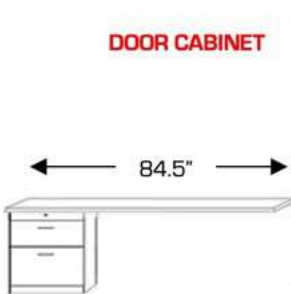

FD - Desk Base
STRAIGHT Desktop

PCF 24x85
PCQ 24x90

PLEASE NOTE

Desk Bed (no hutch)
Height of piers matches height of the wallbed