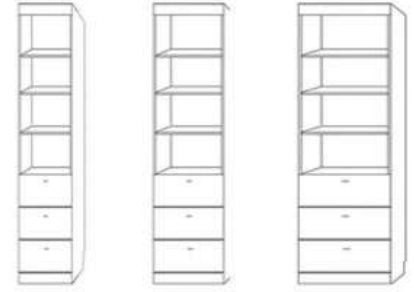

### NIGHTSTAND PIER CABINET

2 drawers, pull out tray table, With open adjustable shelves

NFS 16x85 PNF 24x85  
NGS 16x90 PNG 24x90

### LATERAL FILES PIER CABINET

2 file drawers, pencil drawer With open adjustable shelves

LFS 16x85 PLF 24x85  
LGS 16x90 PLQ 24x90

### 3 DRAWER PIER CABINET

3 drawers with open adjustable shelves

TFS 16x85 PTF 24x85 PGF 32x85  
TGS 16x90 PTQ 24x90 PGQ 32x90

**WARDROBE**  
3 drawers, upper door & clothes valet

PWF 24x85  
PWG 24x90

**FILE WARDROBE**  
2 lateral file drawers, Pencil drawer with upper door & clothes valet

PXF 24x85  
PXG 24x90

**3 DRAWER w/ DOOR**  
3 drawers, upper door

WFS 16x85  
WGS 16x90

**FILE WITH w/ DOOR**  
2 lateral file drawers, Pencil drawer with upper door

XFS 16x85  
XGS 16x90

**GUEST WARDROBE**  
3 drawers with 2 upper doors & clothes valet