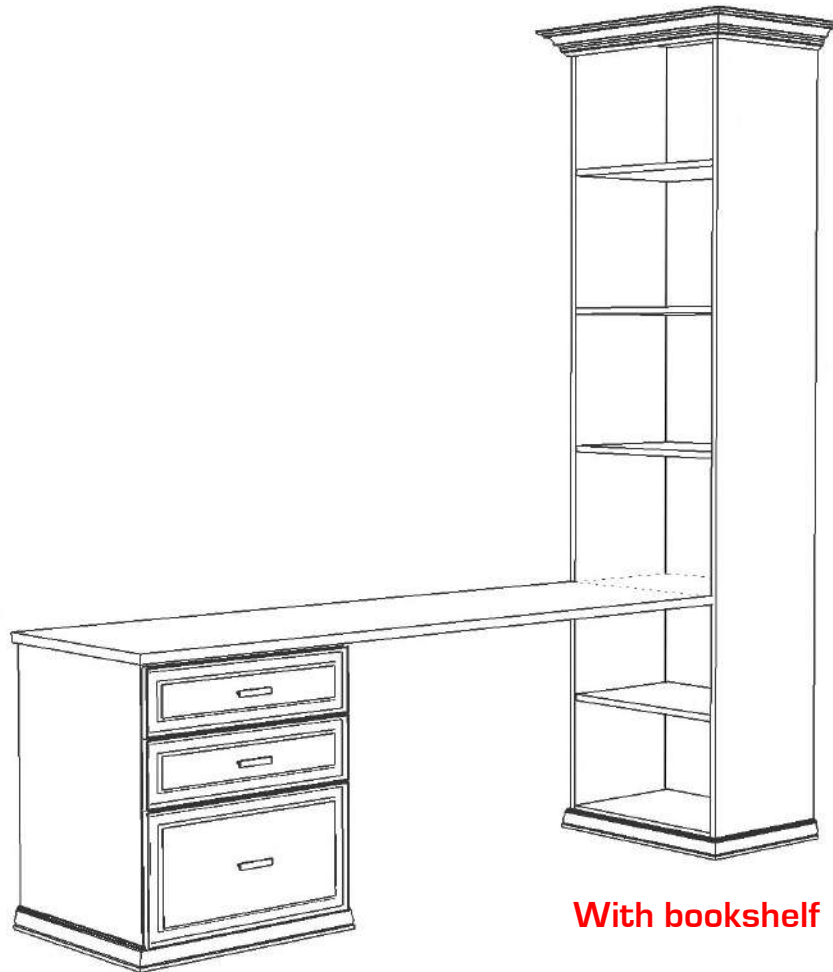

Workstation Options

Straight Pier Desk (Heartland Only)

Wallbeds
"n" More

A comfortable extra
bed for any room!

Desktop Available in:

- Wood desktop (to match Wallbed finish)
 - One size only (85")
- Laminate desktop (finishes below)
 - Standard length 85"
 - Can be customized smaller