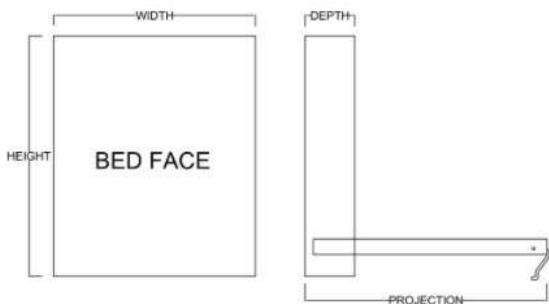

Vertical or Horizontal  
Available Sizes:

- Queen
- Full
- Twin XL
- Twin

Vertical

Size	Height	Width	Depth	Projection
Twin	82 3/4"	45 1/2"	18 3/4"	81 7/8"
XL Twin	87 3/4"	45 1/2"	18 3/4"	86 7/8"
Full/Double	82 3/4"	60 1/2"	18 3/4"	81 7/8"
Queen	87 3/4"	66 1/2"	18 3/4"	86 7/8"

Horizontal

Size	Height	Width	Depth	Projection
Twin	47 1/2"	80"	16 5/8"	44 5/8"
XL Twin	47 1/2"	85"	16 5/8"	44 5/8"
Full/Double	62 1/2"	80"	16 5/8"	59 5/8"
Queen	68 1/2"	85"	16 5/8"	65 5/8"

# Cabinet Options

All cabinets and nightstands are available in 3 widths: 18", 24" or 30"

File drawer cabinets only come in 24" wide

Cabinet depth is 16 inches (vs bed depth 18.75 inches)  
Cabinet are 3" inches less in height than the bed

### Rolling Desk

H: 29 7/8" D: 22"

King/Queen: 64 13/16" W

Full: 58 13/16" W

Twin/Twin XL: 44 13/16" W