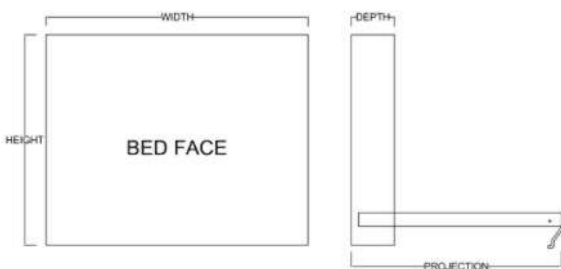

Vertical or Horizontal  
Available Sizes:

- Queen
- Full
- Twin XL
- Twin

Vertical

Size	Height	Width	Depth	Projection
Twin	82 3/4"	45 1/2"	18 3/4"	81 7/8"
XL Twin	87 3/4"	45 1/2"	18 3/4"	86 7/8"
Full/Double	82 3/4"	60 1/2"	18 3/4"	81 7/8"
Queen	87 3/4"	66 1/2"	18 3/4"	86 7/8"

Horizontal

Size	Height	Width	Depth	Projection
Twin	47 1/2"	80"	16 5/8"	44 5/8"
XL Twin	47 1/2"	85"	16 5/8"	44 5/8"
Full/Double	62 1/2"	80"	16 5/8"	59 5/8"
Queen	68 1/2"	85"	16 5/8"	65 5/8"

# Cabinet Options

All cabinets and nightstands are available in 3 widths: 18", 24" or 30"

File drawer cabinets only come in 24" wide

Cabinet depth is 16 inches (vs bed depth 18.75 inches)  
Cabinet are 3" inches less in height than the bed

### Rolling Desk

H: 29 7/8" D: 22"

King/Queen: 64 13/16" W

Full: 58 13/16" W

Twin/Twin XL: 44 13/16" W