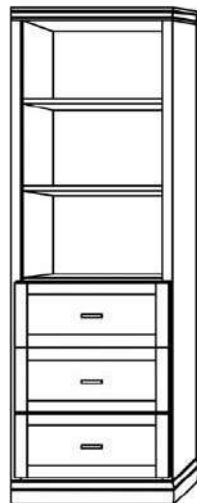

Horizontal

Size	Height	Width	Depth	Projection
Twin	47 1/2"	80"	16 5/8"	44 5/8"
XL Twin	47 1/2"	85"	16 5/8"	44 5/8"
Full/Double	62 1/2"	80"	16 5/8"	59 5/8"
Queen	68 1/2"	85"	16 5/8"	65 5/8"

# Cabinet Options

All cabinets and nightstands are available in 3 widths: 18", 24" or 30"

File drawer cabinets only come in 24" wide

Cabinet depth is 16 inches (vs bed depth 18.75 inches)  
Cabinet are 3" inches less in height than the bed

VC 212  
(File Drawers)

VC 211  
(File Drawers)

VC 209

VC 208

VC/HC 207

VC/HC 206

VC/HC 205★

VC/HC 204★

### Rolling Desk

H: 29 7/8" D: 22"

King/Queen: 64 13/16" W

Full: 58 13/16" W

Twin/Twin XL: 44 13/16" W