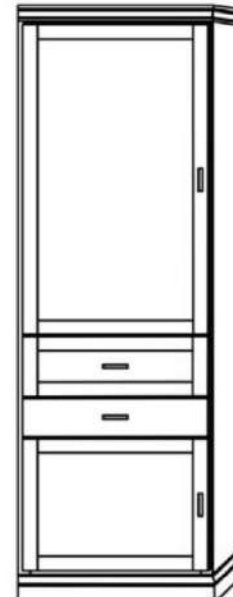

Side Cabinet Options – Heartland Collection

VC 212
(File Drawers)

VC 211
(File Drawers)

VC 209

VC 208

VC/HC 207

VC/HC 206

VC/HC 205

VC/HC 204

VC/HC 203

VC/HC 202

VC/HC 201

**Night
Stands**

VNS 402

VNS 401