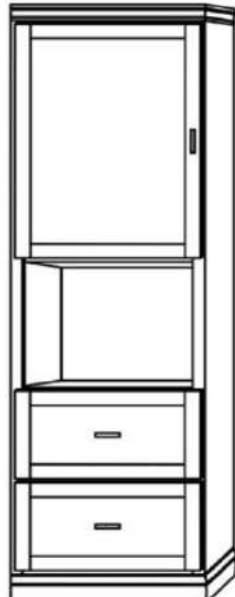

Side Cabinet Options – Heartland Collection

VC 212
(File Drawers)

VC 211
(File Drawers)

VC 209

VC 208

VC/HC 207

VC/HC 206

VC/HC 205

VC/HC 204

VC/HC 203

VC/HC 202

VC/HC 201

**Night
Stands**

VNS 402

VNS 401