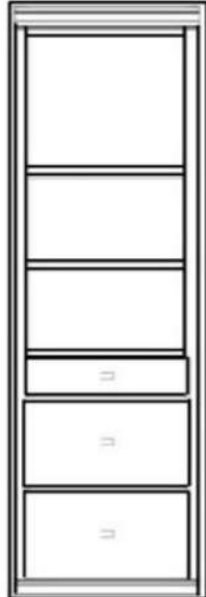

Side Cabinet Options – Heartland Collection

VC 212
(File Drawers)

VC 211
(File Drawers)

VC 209

VC 208

VC/HC 207

VC/HC 206

VC/HC 205

VC/HC 204

VC/HC 203

VC/HC 202

VC/HC 201

**Night
Stands**

VNS 402

VNS 401