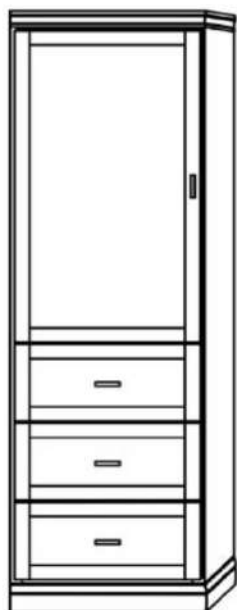

Side Cabinet Options – Heartland Collection

VC 212
(File Drawers)

VC 211
(File Drawers)

VC 209

VC 208

VC/HC 207

VC/HC 206

VC/HC 205

VC/HC 204

VC/HC 203

VC/HC 202

VC/HC 201

**Night
Stands**

VNS 402

VNS 401