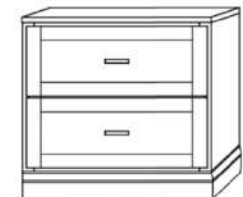

Side Cabinet Options – Heartland Collection

VC 212
(File Drawers)

VC 211
(File Drawers)

VC 209

VC 208

VC/HC 207

VC/HC 206

VC/HC 205

VC/HC 204

VC/HC 203

VC/HC 202

VC/HC 201

**Night
Stands**

VNS 402

VNS 401