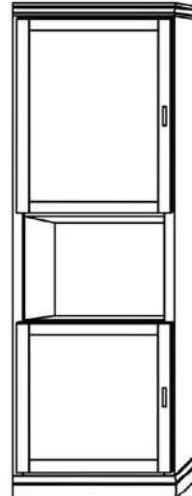

Vertical or Horizontal
Available Sizes:

- King*
- Queen
- Full
- Twin XL
- Twin

* Only available in Vertical

Vertical

Size	Height	Width	Depth	Projection
Twin	82 3/4"	45 1/2"	18 3/4"	81 7/8"
XL Twin	87 3/4"	45 1/2"	18 3/4"	86 7/8"
Full/Double	82 3/4"	60 1/2"	18 3/4"	81 7/8"
Queen	87 3/4"	66 1/2"	18 3/4"	86 7/8"
King	87 3/4"	82 1/2"	18 3/4"	86 7/8"

Horizontal

Size	Height	Width	Depth	Projection
Twin	47 1/2"	80"	16 5/8"	44 5/8"
XL Twin	47 1/2"	85"	16 5/8"	44 5/8"
Full/Double	62 1/2"	80"	16 5/8"	59 5/8"
Queen	68 1/2"	85"	16 5/8"	65 5/8"

Finishes, Crown Molding and Lighting

Standard Crown

Square Crown

Angled Crown*

Flex Lights*

Cabinet Options

All cabinets and nightstands are available in 3 widths: 18", 24" or 30"
File drawer cabinets only come in 24" wide

Cabinet depth is 16 inches (vs bed depth 18.75 inches)
Cabinet are 3" inches less in height than the bed

VC 212
(File Drawers)

VC 211
(File Drawers)

VC 209

VC 208

VC/HC 207

VC/HC 206

VC/HC 205★

VC/HC 204★