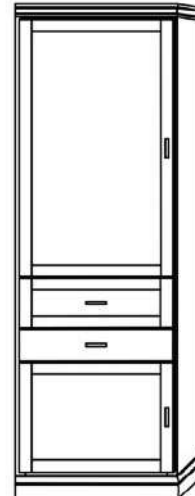

Vertical or Horizontal
Available Sizes:

- King*
- Queen
- Full
- Twin XL
- Twin

* Only available in Vertical

Vertical

Size	Height	Width	Depth	Projection
Twin	82 3/4"	45 1/2"	18 3/4"	81 7/8"
XL Twin	87 3/4"	45 1/2"	18 3/4"	86 7/8"
Full/Double	82 3/4"	60 1/2"	18 3/4"	81 7/8"
Queen	87 3/4"	66 1/2"	18 3/4"	86 7/8"
King	87 3/4"	82 1/2"	18 3/4"	86 7/8"

Standard Crown

Square Crown

Angled Crown*

Flex Lights*

Cabinet Options

All cabinets and nightstands are available in 3 widths: 18", 24" or 30"
File drawer cabinets only come in 24" wide

Cabinet depth is 16 inches (vs bed depth 18.75 inches)
Cabinet are 3" inches less in height than the bed

VC 212
(File Drawers)

VC 211
(File Drawers)

VC 209

VC 208

VC/HC 207

VC/HC 206

VC/HC 205★

VC/HC 204★

VC/HC 203

VC/HC 202

VC/HC 201

Night Stands

VNS 402

VNS 401

Straight Desk

WSC102 (pier), WS101 (base) + desktop