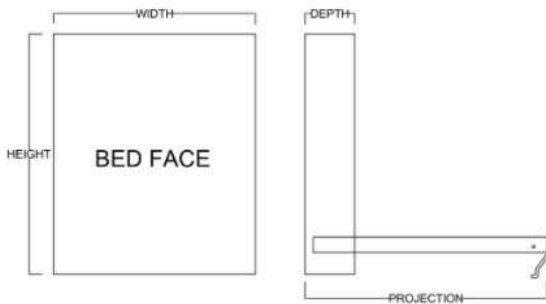

Vertical or Horizontal
Available Sizes:

- King*
- Queen
- Full
- Twin XL
- Twin

* Only available in Vertical

Vertical

Size	Height	Width	Depth	Projection
Twin	82 3/4"	45 1/2"	18 3/4"	81 7/8"
XL Twin	87 3/4"	45 1/2"	18 3/4"	86 7/8"
Full/Double	82 3/4"	60 1/2"	18 3/4"	81 7/8"
Queen	87 3/4"	66 1/2"	18 3/4"	86 7/8"
King	87 3/4"	82 1/2"	18 3/4"	86 7/8"

Horizontal

Size	Height	Width	Depth	Projection
Twin	47 1/2"	80"	16 5/8"	44 5/8"
XL Twin	47 1/2"	85"	16 5/8"	44 5/8"
Full/Double	62 1/2"	80"	16 5/8"	59 5/8"
Queen	68 1/2"	85"	16 5/8"	65 5/8"

Finishes, Crown Molding and Lighting

Standard Crown

Square Crown

Angled Crown*

Flex Lights*

Cabinet Options

All cabinets and nightstands are available in 3 widths: 18", 24" or 30"
File drawer cabinets only come in 24" wide

Cabinet depth is 16 inches (vs bed depth 18.75 inches)
Cabinet are 3" inches less in height than the bed

85" Wood desktop (matches Wallbed finish)

OR

85" Laminate desktop* (finishes below)

*can make smaller

Rolling Desk

H: 29 7/8" D: 22"

King/Queen: 64 13/16" W

Full: 58 13/16" W