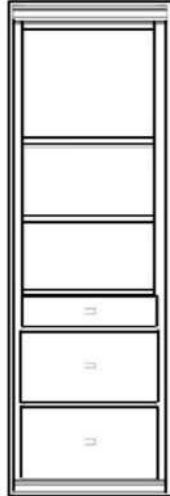

Vertical or Horizontal
Available Sizes:

- King*
- Queen
- Full
- Twin XL
- Twin

* Only available in Vertical

Vertical

Size	Height	Width	Depth	Projection
Twin	82 3/4"	45 1/2"	18 3/4"	81 7/8"
XL Twin	87 3/4"	45 1/2"	18 3/4"	86 7/8"
Full/Double	82 3/4"	60 1/2"	18 3/4"	81 7/8"
Queen	87 3/4"	66 1/2"	18 3/4"	86 7/8"
King	87 3/4"	82 1/2"	18 3/4"	86 7/8"

Horizontal

Size	Height	Width	Depth	Projection
Twin	47 1/2"	80"	16 5/8"	44 5/8"
XL Twin	47 1/2"	85"	16 5/8"	44 5/8"
Full/Double	62 1/2"	80"	16 5/8"	59 5/8"
Queen	68 1/2"	85"	16 5/8"	65 5/8"

Finishes, Crown Molding and Lighting

Standard Crown

Square Crown

Angled Crown*

Flex Lights*

Cabinet Options

All cabinets and nightstands are available in 3 widths: 18", 24" or 30"
File drawer cabinets only come in 24" wide

Cabinet depth is 16 inches (vs bed depth 18.75 inches)
Cabinet are 3" inches less in height than the bed

VC 212
(File Drawers)

VC 211
(File Drawers)

VC 209

VC 208

VC/HC 207

VC/HC 206

VC/HC 205★

VC/HC 204★