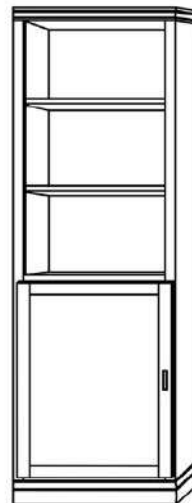

Cabinet Options

All cabinets and nightstands are available in 3 widths: 18", 24" or 30"
File drawer cabinets only come in 24" wide

Cabinet depth is 16 inches (vs bed depth 18.75 inches)
Cabinet are 3" inches less in height than the bed

VC/HC 202

Night Stands

Straight Desk

WSC102 (pier), WS101 (base) + desktop

85" Wood desktop (matches Wallbed finish)

OR

85" Laminate desktop* (finishes below)

*can make smaller

Rolling Desk

H: 29 7/8" D: 22"

King/Queen: 64 13/16" W

Full: 58 13/16" W

Twin/Twin XL: 44 13/16" W

EXTRAS

- ☆ Change depth to 20.375" to accommodate 15" mattress
- ☆ Add upper cabinet to horizontal beds
- ☆ ✦ Paint/Deluxe Finish - 10% Upcharge
- ☆ ✦ Weathered/Premium Finish - 20% Upcharge
- ☆ Add LEDs - Flex or Puck Lights
- ☆ Upgrade to "larger" crown molding
- ☆ Add nightstand pullout (★ Cabs 204, 205)
- ☆ Change to glass shelves (2 shelves)
- ☆ Add Clothes Valet; Add Extra Shelf
- ☆ Upgrade to MOTORIZED Wallbed