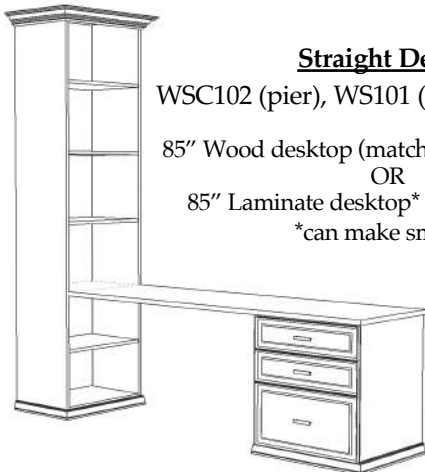

VC 212
(File Drawers)

VC 211
(File Drawers)

VC 209

VC 208

VC/HC 207

VC/HC 206

VC/HC 205★

VC/HC 204★

VC/HC 203

VC/HC 202

VC/HC 201

Night Stands

VNS 402

VNS 401

Straight Desk

WSC102 (pier), WS101 (base) + desktop

85" Wood desktop (matches Wallbed finish)

OR

85" Laminate desktop* (finishes below)

*can make smaller

Rolling Desk

H: 29 7/8" D: 22"

King/Queen: 64 13/16" W

Full: 58 13/16" W