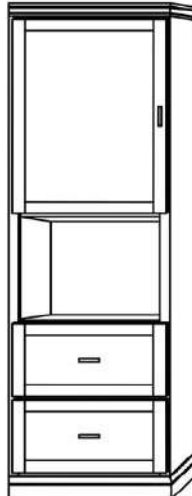

Vertical or Horizontal
Available Sizes:

- King*
- Queen
- Full
- Twin XL
- Twin

* Only available in Vertical

Vertical

Size	Height	Width	Depth	Projection
Twin	82 3/4"	45 1/2"	18 3/4"	81 7/8"
XL Twin	87 3/4"	45 1/2"	18 3/4"	86 7/8"
Full/Double	82 3/4"	60 1/2"	18 3/4"	81 7/8"
Queen	87 3/4"	66 1/2"	18 3/4"	86 7/8"
King	87 3/4"	82 1/2"	18 3/4"	86 7/8"

Horizontal

Size	Height	Width	Depth	Projection
Twin	47 1/2"	80"	16 5/8"	44 5/8"
XL Twin	47 1/2"	85"	16 5/8"	44 5/8"
Full/Double	62 1/2"	80"	16 5/8"	59 5/8"
Queen	68 1/2"	85"	16 5/8"	65 5/8"

Finishes, Crown Molding and Lighting

Standard Crown

Square Crown

Angled Crown*

Flex Lights*

Cabinet Options

All cabinets and nightstands are available in 3 widths: 18", 24" or 30"
File drawer cabinets only come in 24" wide

Cabinet depth is 16 inches (vs bed depth 18.75 inches)
Cabinet are 3" inches less in height than the bed

VC 212
(File Drawers)

VC 211
(File Drawers)

VC 209

VC 208

VC/HC 207

VC/HC 206

VC/HC 205★

VC/HC 204★