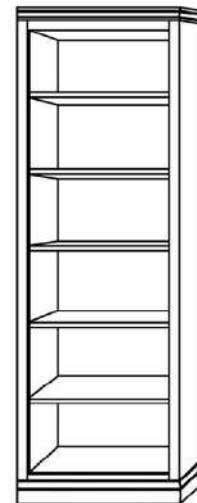

VC/HC 201

Night Stands