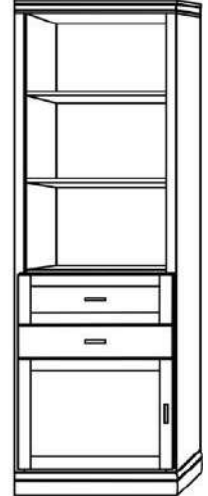

Vertical or Horizontal
Available Sizes:

- King*
- Queen
- Full
- Twin XL
- Twin

* Only available in Vertical

Vertical

Size	Height	Width	Depth	Projection
Twin	82 3/4"	45 1/2"	18 3/4"	81 7/8"
XL Twin	87 3/4"	45 1/2"	18 3/4"	86 7/8"
Full/Double	82 3/4"	60 1/2"	18 3/4"	81 7/8"
Queen	87 3/4"	66 1/2"	18 3/4"	86 7/8"
King	87 3/4"	82 1/2"	18 3/4"	86 7/8"

Standard Crown

Square Crown

Angled Crown*

Flex Lights*

Cabinet Options

All cabinets and nightstands are available in 3 widths: 18", 24" or 30"
File drawer cabinets only come in 24" wide

Cabinet depth is 16 inches (vs bed depth 18.75 inches)
Cabinet are 3" inches less in height than the bed

VC 212
(File Drawers)

VC 211
(File Drawers)

VC 209

VC 208

VC/HC 207

VC/HC 206

VC/HC 205★

VC/HC 204★

VC/HC 203

VC/HC 202

VC/HC 201

Night Stands

VNS 402

VNS 401

Straight Desk

WSC102 (pier), WS101 (base) + desktop