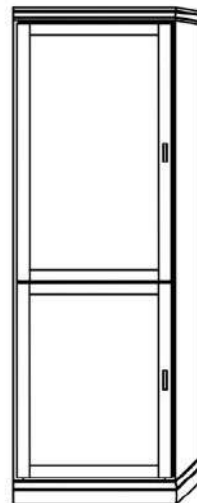

Vertical or Horizontal
Available Sizes:

- King*
- Queen
- Full
- Twin XL
- Twin

* Only available in Vertical

Vertical

Size	Height	Width	Depth	Projection
Twin	82 3/4"	45 1/2"	18 3/4"	81 7/8"
XL Twin	87 3/4"	45 1/2"	18 3/4"	86 7/8"
Full/Double	82 3/4"	60 1/2"	18 3/4"	81 7/8"
Queen	87 3/4"	66 1/2"	18 3/4"	86 7/8"
King	87 3/4"	82 1/2"	18 3/4"	86 7/8"

Horizontal

Size	Height	Width	Depth	Projection
Twin	47 1/2"	80"	16 5/8"	44 5/8"
XL Twin	47 1/2"	85"	16 5/8"	44 5/8"
Full/Double	62 1/2"	80"	16 5/8"	59 5/8"
Queen	68 1/2"	85"	16 5/8"	65 5/8"

Finishes, Crown Molding and Lighting

Standard Crown

Square Crown

Angled Crown*

Flex Lights*

Cabinet Options

All cabinets and nightstands are available in 3 widths: 18", 24" or 30"
File drawer cabinets only come in 24" wide

Cabinet depth is 16 inches (vs bed depth 18.75 inches)
Cabinet are 3" inches less in height than the bed

VC 212
(File Drawers)

VC 211
(File Drawers)

VC 209

VC 208

VC/HC 207

VC/HC 206

VC/HC 205★

VC/HC 204★