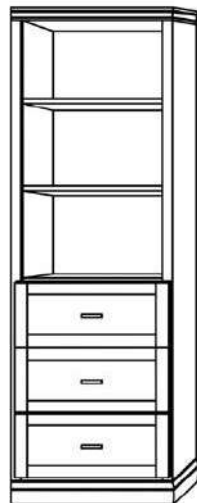

Vertical or Horizontal
Available Sizes:

- King*
- Queen
- Full
- Twin XL
- Twin

* Only available in Vertical

Vertical

Size	Height	Width	Depth	Projection
Twin	82 3/4"	45 1/2"	18 3/4"	81 7/8"
XL Twin	87 3/4"	45 1/2"	18 3/4"	86 7/8"
Full/Double	82 3/4"	60 1/2"	18 3/4"	81 7/8"
Queen	87 3/4"	66 1/2"	18 3/4"	86 7/8"
King	87 3/4"	82 1/2"	18 3/4"	86 7/8"

Horizontal

Size	Height	Width	Depth	Projection
Twin	47 1/2"	80"	16 5/8"	44 5/8"
XL Twin	47 1/2"	85"	16 5/8"	44 5/8"
Full/Double	62 1/2"	80"	16 5/8"	59 5/8"
Queen	68 1/2"	85"	16 5/8"	65 5/8"

Finishes, Crown Molding and Lighting

Standard Crown

Square Crown

Angled Crown*

Flex Lights*

Cabinet Options

All cabinets and nightstands are available in 3 widths: 18", 24" or 30"
File drawer cabinets only come in 24" wide

Cabinet depth is 16 inches (vs bed depth 18.75 inches)
Cabinet are 3" inches less in height than the bed

VC 212
(File Drawers)

VC 211
(File Drawers)

VC 209

VC 208

VC/HC 207

VC/HC 206

VC/HC 205★

VC/HC 204★