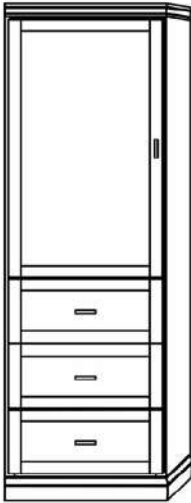

Vertical or Horizontal
Available Sizes:

- King*
- Queen
- Full
- Twin XL
- Twin

* Only available in Vertical

Vertical

Size	Height	Width	Depth	Projection
Twin	82 3/4"	45 1/2"	18 3/4"	81 7/8"
XL Twin	87 3/4"	45 1/2"	18 3/4"	86 7/8"
Full/Double	82 3/4"	60 1/2"	18 3/4"	81 7/8"
Queen	87 3/4"	66 1/2"	18 3/4"	86 7/8"
King	87 3/4"	82 1/2"	18 3/4"	86 7/8"

Horizontal

Size	Height	Width	Depth	Projection
Twin	47 1/2"	80"	16 5/8"	44 5/8"
XL Twin	47 1/2"	85"	16 5/8"	44 5/8"
Full/Double	62 1/2"	80"	16 5/8"	59 5/8"
Queen	68 1/2"	85"	16 5/8"	65 5/8"

Finishes, Crown Molding and Lighting

Standard Crown

Square Crown

Angled Crown*

Flex Lights*

Cabinet Options

All cabinets and nightstands are available in 3 widths: 18", 24" or 30"
File drawer cabinets only come in 24" wide

Cabinet depth is 16 inches (vs bed depth 18.75 inches)
Cabinet are 3" inches less in height than the bed

VC 212
(File Drawers)

VC 211
(File Drawers)

VC 209

VC 208

VC/HC 207

VC/HC 206

VC/HC 205★

VC/HC 204★