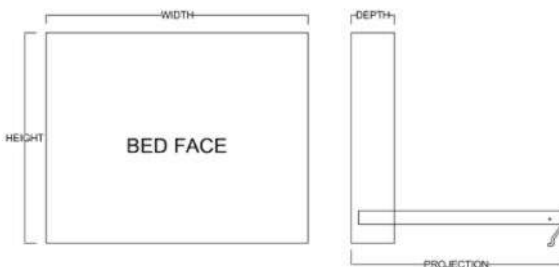

Vertical or Horizontal
Available Sizes:

- King*
- Queen
- Full
- Twin XL
- Twin

* Only available in Vertical

Vertical

Size	Height	Width	Depth	Projection
Twin	82 3/4"	45 1/2"	18 3/4"	81 7/8"
XL Twin	87 3/4"	45 1/2"	18 3/4"	86 7/8"
Full/Double	82 3/4"	60 1/2"	18 3/4"	81 7/8"
Queen	87 3/4"	66 1/2"	18 3/4"	86 7/8"
King	87 3/4"	82 1/2"	18 3/4"	86 7/8"

Horizontal

Size	Height	Width	Depth	Projection
Twin	47 1/2"	80"	16 5/8"	44 5/8"
XL Twin	47 1/2"	85"	16 5/8"	44 5/8"
Full/Double	62 1/2"	80"	16 5/8"	59 5/8"
Queen	68 1/2"	85"	16 5/8"	65 5/8"

Finishes, Crown Molding and Lighting

Standard Crown

Square Crown

Angled Crown*

Flex Lights*

Cabinet Options

All cabinets and nightstands are available in 3 widths: 18", 24" or 30"
File drawer cabinets only come in 24" wide

Cabinet depth is 16 inches (vs bed depth 18.75 inches)
Cabinet are 3" inches less in height than the bed

85" Wood desktop (matches Wallbed finish)

OR

85" Laminate desktop* (finishes below)

*can make smaller

Rolling Desk

H: 29 7/8" D: 22"

King/Queen: 64 13/16" W

Full: 58 13/16" W