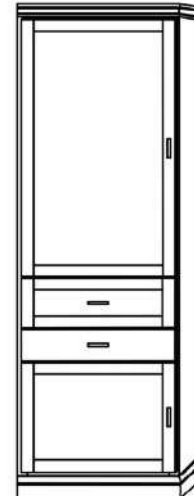

**Horizontal**

Size	Height	Width	Depth	Projection
Twin	47 1/2"	80"	16 5/8"	44 5/8"
XL Twin	47 1/2"	85"	16 5/8"	44 5/8"
Full/Double	62 1/2"	80"	16 5/8"	59 5/8"
Queen	68 1/2"	85"	16 5/8"	65 5/8"

# Cabinet Options

All cabinets and nightstands are available in 3 widths: 18", 24" or 30"

File drawer cabinets only come in 24" wide

Cabinet depth is 16 inches (vs bed depth 18.75 inches)  
Cabinet are 3" inches less in height than the bed

VC 212  
(File Drawers)

VC 211  
(File Drawers)

VC 209

VC 208

VC/HC 207

VC/HC 206

VC/HC 205★

VC/HC 204★

### Rolling Desk

H: 29 7/8" D: 22"

King/Queen: 64 13/16" W

Full: 58 13/16" W

Twin/Twin XL: 44 13/16" W