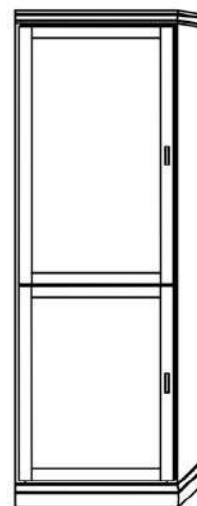

*Vertical or Horizontal Available Sizes:*

- Queen
- Full
- Twin XL
- Twin

**Vertical**

Size	Height	Width	Depth	Projection
Twin	82 3/4"	45 1/2"	18 3/4"	81 7/8"
XL Twin	87 3/4"	45 1/2"	18 3/4"	86 7/8"
Full/Double	82 3/4"	60 1/2"	18 3/4"	81 7/8"
Queen	87 3/4"	66 1/2"	18 3/4"	86 7/8"

**Horizontal**

Size	Height	Width	Depth	Projection
Twin	47 1/2"	80"	16 5/8"	44 5/8"
XL Twin	47 1/2"	85"	16 5/8"	44 5/8"
Full/Double	62 1/2"	80"	16 5/8"	59 5/8"
Queen	68 1/2"	85"	16 5/8"	65 5/8"

# Cabinet Options

All cabinets and nightstands are available in 3 widths: 18", 24" or 30"

File drawer cabinets only come in 24" wide

Cabinet depth is 16 inches (vs bed depth 18.75 inches)  
Cabinet are 3" inches less in height than the bed

VC 212  
(File Drawers)

VC 211  
(File Drawers)

VC 209

VC 208

VC/HC 207

VC/HC 206

VC/HC 205★

VC/HC 204★