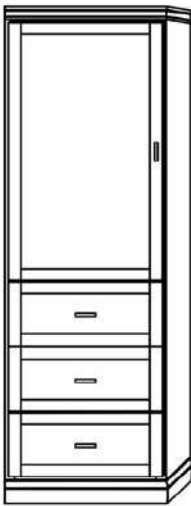

**Horizontal**

Size	Height	Width	Depth	Projection
Twin	47 1/2"	80"	16 5/8"	44 5/8"
XL Twin	47 1/2"	85"	16 5/8"	44 5/8"
Full/Double	62 1/2"	80"	16 5/8"	59 5/8"
Queen	68 1/2"	85"	16 5/8"	65 5/8"

# Cabinet Options

All cabinets and nightstands are available in 3 widths: 18", 24" or 30"

File drawer cabinets only come in 24" wide

Cabinet depth is 16 inches (vs bed depth 18.75 inches)  
Cabinet are 3" inches less in height than the bed

VC 212  
(File Drawers)

VC 211  
(File Drawers)

VC 209

VC 208

VC/HC 207

VC/HC 206

VC/HC 205★

VC/HC 204★

### Rolling Desk

H: 29 7/8" D: 22"

King/Queen: 64 13/16" W

Full: 58 13/16" W

Twin/Twin XL: 44 13/16" W