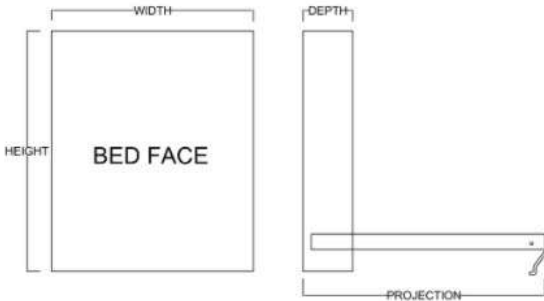

*Vertical or Horizontal Available Sizes:*

- Queen
- Full
- Twin XL
- Twin

**Vertical**

Size	Height	Width	Depth	Projection
Twin	82 3/4"	45 1/2"	18 3/4"	81 7/8"
XL Twin	87 3/4"	45 1/2"	18 3/4"	86 7/8"
Full/Double	82 3/4"	60 1/2"	18 3/4"	81 7/8"
Queen	87 3/4"	66 1/2"	18 3/4"	86 7/8"

**Horizontal**

Size	Height	Width	Depth	Projection
Twin	47 1/2"	80"	16 5/8"	44 5/8"
XL Twin	47 1/2"	85"	16 5/8"	44 5/8"
Full/Double	62 1/2"	80"	16 5/8"	59 5/8"
Queen	68 1/2"	85"	16 5/8"	65 5/8"

# Cabinet Options

All cabinets and nightstands are available in 3 widths: 18", 24" or 30"

File drawer cabinets only come in 24" wide

Cabinet depth is 16 inches (vs bed depth 18.75 inches)  
Cabinet are 3" inches less in height than the bed

### Rolling Desk

H: 29 7/8" D: 22"

King/Queen: 64 13/16" W

Full: 58 13/16" W

Twin/Twin XL: 44 13/16" W