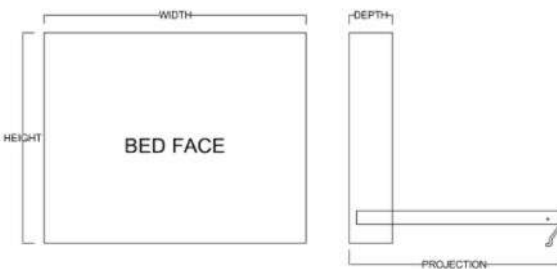

*Vertical or Horizontal Available Sizes:*

- Queen
- Full
- Twin XL
- Twin

**Vertical**

Size	Height	Width	Depth	Projection
Twin	82 3/4"	45 1/2"	18 3/4"	81 7/8"
XL Twin	87 3/4"	45 1/2"	18 3/4"	86 7/8"
Full/Double	82 3/4"	60 1/2"	18 3/4"	81 7/8"
Queen	87 3/4"	66 1/2"	18 3/4"	86 7/8"

**Horizontal**

Size	Height	Width	Depth	Projection
Twin	47 1/2"	80"	16 5/8"	44 5/8"
XL Twin	47 1/2"	85"	16 5/8"	44 5/8"
Full/Double	62 1/2"	80"	16 5/8"	59 5/8"
Queen	68 1/2"	85"	16 5/8"	65 5/8"

# Cabinet Options

All cabinets and nightstands are available in 3 widths: 18", 24" or 30"

File drawer cabinets only come in 24" wide

Cabinet depth is 16 inches (vs bed depth 18.75 inches)  
Cabinet are 3" inches less in height than the bed

### Rolling Desk

H: 29 7/8" D: 22"

King/Queen: 64 13/16" W

Full: 58 13/16" W

Twin/Twin XL: 44 13/16" W