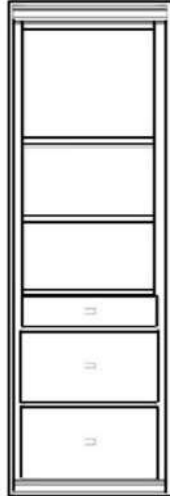

*Vertical or Horizontal Available Sizes:*

- Queen
- Full
- Twin XL
- Twin

**Vertical**

Size	Height	Width	Depth	Projection
Twin	82 3/4"	45 1/2"	18 3/4"	81 7/8"
XL Twin	87 3/4"	45 1/2"	18 3/4"	86 7/8"
Full/Double	82 3/4"	60 1/2"	18 3/4"	81 7/8"
Queen	87 3/4"	66 1/2"	18 3/4"	86 7/8"

**Horizontal**

Size	Height	Width	Depth	Projection
Twin	47 1/2"	80"	16 5/8"	44 5/8"
XL Twin	47 1/2"	85"	16 5/8"	44 5/8"
Full/Double	62 1/2"	80"	16 5/8"	59 5/8"
Queen	68 1/2"	85"	16 5/8"	65 5/8"

# Cabinet Options

All cabinets and nightstands are available in 3 widths: 18", 24" or 30"

File drawer cabinets only come in 24" wide

Cabinet depth is 16 inches (vs bed depth 18.75 inches)  
Cabinet are 3" inches less in height than the bed

VC 212  
(File Drawers)

VC 211  
(File Drawers)

VC 209

VC 208

VC/HC 207

VC/HC 206

VC/HC 205★

VC/HC 204★