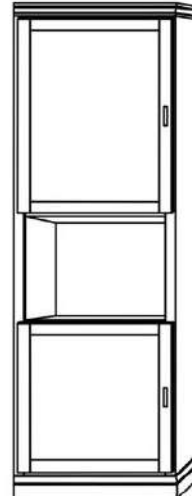

*Vertical or Horizontal Available Sizes:*

- Queen
- Full
- Twin XL
- Twin

**Vertical**

Size	Height	Width	Depth	Projection
Twin	82 3/4"	45 1/2"	18 3/4"	81 7/8"
XL Twin	87 3/4"	45 1/2"	18 3/4"	86 7/8"
Full/Double	82 3/4"	60 1/2"	18 3/4"	81 7/8"
Queen	87 3/4"	66 1/2"	18 3/4"	86 7/8"

**Horizontal**

Size	Height	Width	Depth	Projection
Twin	47 1/2"	80"	16 5/8"	44 5/8"
XL Twin	47 1/2"	85"	16 5/8"	44 5/8"
Full/Double	62 1/2"	80"	16 5/8"	59 5/8"
Queen	68 1/2"	85"	16 5/8"	65 5/8"

# Cabinet Options

All cabinets and nightstands are available in 3 widths: 18", 24" or 30"

File drawer cabinets only come in 24" wide

Cabinet depth is 16 inches (vs bed depth 18.75 inches)  
Cabinet are 3" inches less in height than the bed

VC 212  
(File Drawers)

VC 211  
(File Drawers)

VC 209

VC 208

VC/HC 207

VC/HC 206

VC/HC 205★

VC/HC 204★