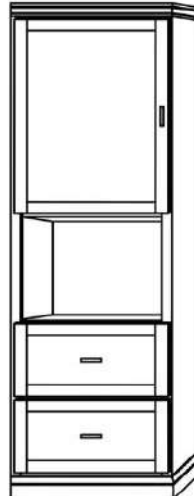

*Vertical or Horizontal Available Sizes:*

- Queen
- Full
- Twin XL
- Twin

**Vertical**

Size	Height	Width	Depth	Projection
Twin	82 3/4"	45 1/2"	18 3/4"	81 7/8"
XL Twin	87 3/4"	45 1/2"	18 3/4"	86 7/8"
Full/Double	82 3/4"	60 1/2"	18 3/4"	81 7/8"
Queen	87 3/4"	66 1/2"	18 3/4"	86 7/8"

**Horizontal**

Size	Height	Width	Depth	Projection
Twin	47 1/2"	80"	16 5/8"	44 5/8"
XL Twin	47 1/2"	85"	16 5/8"	44 5/8"
Full/Double	62 1/2"	80"	16 5/8"	59 5/8"
Queen	68 1/2"	85"	16 5/8"	65 5/8"

# Cabinet Options

All cabinets and nightstands are available in 3 widths: 18", 24" or 30"

File drawer cabinets only come in 24" wide

Cabinet depth is 16 inches (vs bed depth 18.75 inches)  
Cabinet are 3" inches less in height than the bed

VC 212  
(File Drawers)

VC 211  
(File Drawers)

VC 209

VC 208

VC/HC 207

VC/HC 206

VC/HC 205★

VC/HC 204★