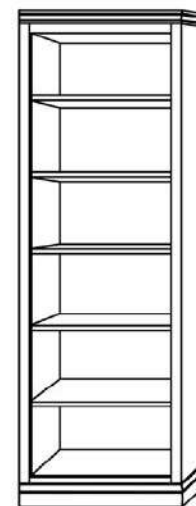

VC/HC 201

Night Stands