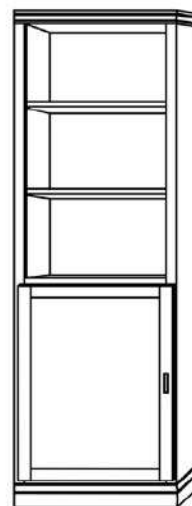

Cabinet Options

All cabinets and nightstands are available in 3 widths: 18", 24" or 30"

File drawer cabinets only come in 24" wide

Cabinet depth is 16 inches (vs bed depth 18.75 inches)
Cabinet are 3" inches less in height than the bed

VC/HC 202

Night Stands

Straight Desk

WSC102 (pier), WS101 (base) + desktop

85" Wood desktop (matches Wallbed finish)
OR

85" Laminate desktop* (finishes below)

*can make smaller

Rolling Desk

H: 29 7/8" D: 22"

King/Queen: 64 13/16" W

Full: 58 13/16" W

Twin/Twin XL: 44 13/16" W

EXTRAS

- ☆ Change depth to 20.375" to accommodate 15" mattress
- ☆ Add upper cabinet to horizontal beds
- ☆ ✦ Paint/Deluxe Finish - 10% Upcharge
- ☆ ✦ Weathered/Premium Finish - 20% Upcharge
- ☆ Add LEDs – Flex or Puck Lights
- ☆ Upgrade to "larger" crown molding
- ☆ Add nightstand pullout (★ Cabs 204, 205)
- ☆ Change to glass shelves (2 shelves)
- ☆ Add Clothes Valet; Add Extra Shelf
- ☆ Upgrade to MOTORIZED Wallbed