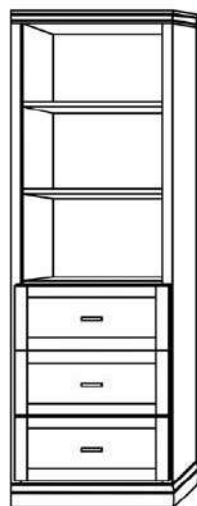

**Horizontal**

Size	Height	Width	Depth	Projection
Twin	47 1/2"	80"	16 5/8"	44 5/8"
XL Twin	47 1/2"	85"	16 5/8"	44 5/8"
Full/Double	62 1/2"	80"	16 5/8"	59 5/8"
Queen	68 1/2"	85"	16 5/8"	65 5/8"

# Cabinet Options

All cabinets and nightstands are available in 3 widths: 18", 24" or 30"

File drawer cabinets only come in 24" wide

Cabinet depth is 16 inches (vs bed depth 18.75 inches)  
Cabinet are 3" inches less in height than the bed

VC 212  
(File Drawers)

VC 211  
(File Drawers)

VC 209

VC 208

VC/HC 207

VC/HC 206

VC/HC 205★

VC/HC 204★

### Rolling Desk

H: 29 7/8" D: 22"

King/Queen: 64 13/16" W

Full: 58 13/16" W

Twin/Twin XL: 44 13/16" W