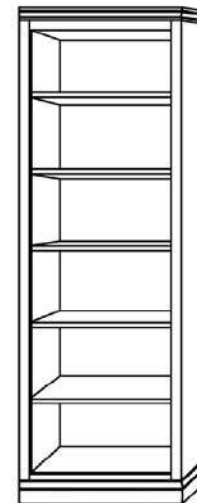

Vertical or Horizontal
Available Sizes:

- Queen
- Full
- Twin XL
- Twin

Vertical

Size	Height	Width	Depth	Projection
Twin	82 3/4"	45 1/2"	18 3/4"	81 7/8"
XL Twin	87 3/4"	45 1/2"	18 3/4"	86 7/8"
Full/Double	82 3/4"	60 1/2"	18 3/4"	81 7/8"
Queen	87 3/4"	66 1/2"	18 3/4"	86 7/8"

Standard Crown

Square Crown

Angled Crown*

Flex Lights*

Cabinet Options

All cabinets and nightstands are available in 3 widths: 18", 24" or 30"

File drawer cabinets only come in 24" wide

Cabinet depth is 16 inches (vs bed depth 18.75 inches)
Cabinet are 3" inches less in height than the bed

VC 212
(File Drawers)

VC 211
(File Drawers)

VC 209

VC 208

VC/HC 207

VC/HC 206

VC/HC 205★

VC/HC 204★

VC/HC 203

VC/HC 202

VC/HC 201

Night Stands

VNS 402

VNS 401

Straight Desk

WSC102 (pier), WS101 (base) + desktop