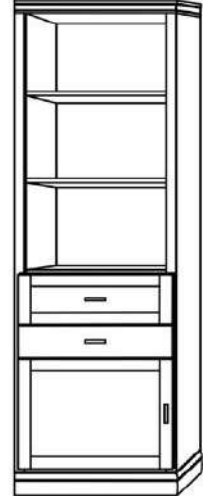

Horizontal

Size	Height	Width	Depth	Projection
Twin	47 1/2"	80"	16 5/8"	44 5/8"
XL Twin	47 1/2"	85"	16 5/8"	44 5/8"
Full/Double	62 1/2"	80"	16 5/8"	59 5/8"
Queen	68 1/2"	85"	16 5/8"	65 5/8"

Finishes, Crown Molding and Lighting

Standard Crown

Square Crown

Angled Crown*

Flex Lights*

Cabinet Options

All cabinets and nightstands are available in 3 widths: 18", 24" or 30"

File drawer cabinets only come in 24" wide

Cabinet depth is 16 inches (vs bed depth 18.75 inches)
Cabinet are 3" inches less in height than the bed

VC 212
(File Drawers)

VC 211
(File Drawers)

VC 209

VC 208

VC/HC 207

VC/HC 206

VC/HC 205★

VC/HC 204★

VC/HC 203

VC/HC 202

VC/HC 201

Night Stands

VNS 402

VNS 401

Straight Desk

WSC102 (pier), WS101 (base) + desktop