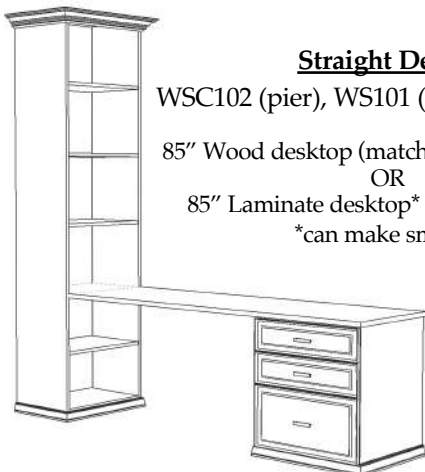

VC 212
(File Drawers)

VC 211
(File Drawers)

VC 209

VC 208

VC/HC 207

VC/HC 206

VC/HC 205★

VC/HC 204★

VC/HC 203

VC/HC 202

VC/HC 201

Night Stands

VNS 402

VNS 401

Straight Desk

WSC102 (pier), WS101 (base) + desktop

85" Wood desktop (matches Wallbed finish)
OR

85" Laminate desktop* (finishes below)

*can make smaller

Rolling Desk

H: 29 7/8" D: 22"

King/Queen: 64 13/16" W

Full: 58 13/16" W

Twin/Twin XL: 44 13/16" W