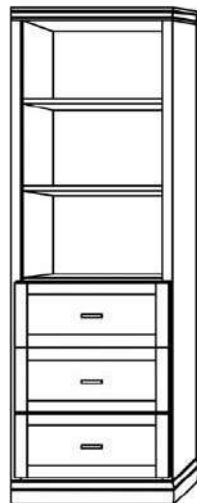

Vertical or Horizontal
Available Sizes:

- Queen
- Full
- Twin XL
- Twin

Vertical

Size	Height	Width	Depth	Projection
Twin	82 3/4"	45 1/2"	18 3/4"	81 7/8"
XL Twin	87 3/4"	45 1/2"	18 3/4"	86 7/8"
Full/Double	82 3/4"	60 1/2"	18 3/4"	81 7/8"
Queen	87 3/4"	66 1/2"	18 3/4"	86 7/8"

Horizontal

Size	Height	Width	Depth	Projection
Twin	47 1/2"	80"	16 5/8"	44 5/8"
XL Twin	47 1/2"	85"	16 5/8"	44 5/8"
Full/Double	62 1/2"	80"	16 5/8"	59 5/8"
Queen	68 1/2"	85"	16 5/8"	65 5/8"

Finishes, Crown Molding and Lighting

Standard Crown

Square Crown

Angled Crown*

Flex Lights*

Cabinet Options

All cabinets and nightstands are available in 3 widths: 18", 24" or 30"

File drawer cabinets only come in 24" wide

Cabinet depth is 16 inches (vs bed depth 18.75 inches)
Cabinet are 3" inches less in height than the bed

VC 212
(File Drawers)

VC 211
(File Drawers)

VC 209

VC 208

VC/HC 207

VC/HC 206

VC/HC 205★

VC/HC 204★