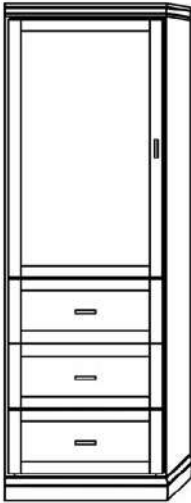

Vertical or Horizontal
Available Sizes:

- Queen
- Full
- Twin XL
- Twin

Vertical

Size	Height	Width	Depth	Projection
Twin	82 3/4"	45 1/2"	18 3/4"	81 7/8"
XL Twin	87 3/4"	45 1/2"	18 3/4"	86 7/8"
Full/Double	82 3/4"	60 1/2"	18 3/4"	81 7/8"
Queen	87 3/4"	66 1/2"	18 3/4"	86 7/8"

Horizontal

Size	Height	Width	Depth	Projection
Twin	47 1/2"	80"	16 5/8"	44 5/8"
XL Twin	47 1/2"	85"	16 5/8"	44 5/8"
Full/Double	62 1/2"	80"	16 5/8"	59 5/8"
Queen	68 1/2"	85"	16 5/8"	65 5/8"

Finishes, Crown Molding and Lighting

Standard Crown

Square Crown

Angled Crown*

Flex Lights*

Cabinet Options

All cabinets and nightstands are available in 3 widths: 18", 24" or 30"

File drawer cabinets only come in 24" wide

Cabinet depth is 16 inches (vs bed depth 18.75 inches)
Cabinet are 3" inches less in height than the bed

VC 212
(File Drawers)

VC 211
(File Drawers)

VC 209

VC 208

VC/HC 207

VC/HC 206

VC/HC 205★

VC/HC 204★