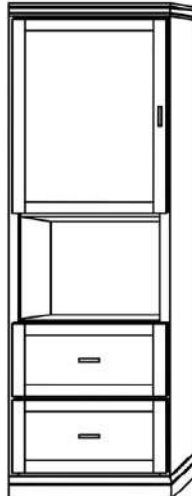

Vertical or Horizontal
Available Sizes:

- Queen
- Full
- Twin XL
- Twin

Vertical

Size	Height	Width	Depth	Projection
Twin	82 3/4"	45 1/2"	18 3/4"	81 7/8"
XL Twin	87 3/4"	45 1/2"	18 3/4"	86 7/8"
Full/Double	82 3/4"	60 1/2"	18 3/4"	81 7/8"
Queen	87 3/4"	66 1/2"	18 3/4"	86 7/8"

Horizontal

Size	Height	Width	Depth	Projection
Twin	47 1/2"	80"	16 5/8"	44 5/8"
XL Twin	47 1/2"	85"	16 5/8"	44 5/8"
Full/Double	62 1/2"	80"	16 5/8"	59 5/8"
Queen	68 1/2"	85"	16 5/8"	65 5/8"

Finishes, Crown Molding and Lighting

Standard Crown

Square Crown

Angled Crown*

Flex Lights*

Cabinet Options

All cabinets and nightstands are available in 3 widths: 18", 24" or 30"

File drawer cabinets only come in 24" wide

Cabinet depth is 16 inches (vs bed depth 18.75 inches)
Cabinet are 3" inches less in height than the bed

VC 212
(File Drawers)

VC 211
(File Drawers)

VC 209

VC 208

VC/HC 207

VC/HC 206

VC/HC 205★

VC/HC 204★