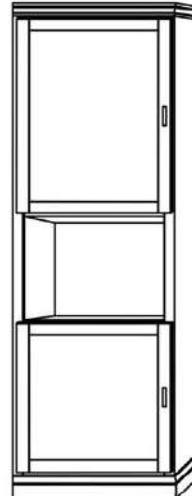

Vertical or Horizontal
Available Sizes:

- Queen
- Full
- Twin XL
- Twin

Vertical

Size	Height	Width	Depth	Projection
Twin	82 3/4"	45 1/2"	18 3/4"	81 7/8"
XL Twin	87 3/4"	45 1/2"	18 3/4"	86 7/8"
Full/Double	82 3/4"	60 1/2"	18 3/4"	81 7/8"
Queen	87 3/4"	66 1/2"	18 3/4"	86 7/8"

Horizontal

Size	Height	Width	Depth	Projection
Twin	47 1/2"	80"	16 5/8"	44 5/8"
XL Twin	47 1/2"	85"	16 5/8"	44 5/8"
Full/Double	62 1/2"	80"	16 5/8"	59 5/8"
Queen	68 1/2"	85"	16 5/8"	65 5/8"

Finishes, Crown Molding and Lighting

Standard Crown

Square Crown

Angled Crown*

Flex Lights*

Cabinet Options

All cabinets and nightstands are available in 3 widths: 18", 24" or 30"

File drawer cabinets only come in 24" wide

Cabinet depth is 16 inches (vs bed depth 18.75 inches)
Cabinet are 3" inches less in height than the bed

VC 212
(File Drawers)

VC 211
(File Drawers)

VC 209

VC 208

VC/HC 207

VC/HC 206

VC/HC 205★

VC/HC 204★