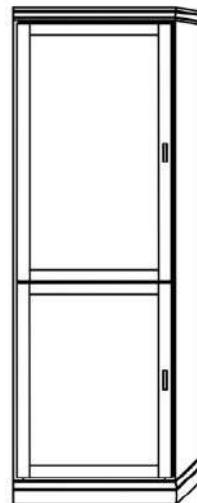

Vertical or Horizontal
Available Sizes:

- Queen
- Full
- Twin XL
- Twin

Vertical

Size	Height	Width	Depth	Projection
Twin	82 3/4"	45 1/2"	18 3/4"	81 7/8"
XL Twin	87 3/4"	45 1/2"	18 3/4"	86 7/8"
Full/Double	82 3/4"	60 1/2"	18 3/4"	81 7/8"
Queen	87 3/4"	66 1/2"	18 3/4"	86 7/8"

Horizontal

Size	Height	Width	Depth	Projection
Twin	47 1/2"	80"	16 5/8"	44 5/8"
XL Twin	47 1/2"	85"	16 5/8"	44 5/8"
Full/Double	62 1/2"	80"	16 5/8"	59 5/8"
Queen	68 1/2"	85"	16 5/8"	65 5/8"

Finishes, Crown Molding and Lighting

Standard Crown

Square Crown

Angled Crown*

Flex Lights*

Cabinet Options

All cabinets and nightstands are available in 3 widths: 18", 24" or 30"

File drawer cabinets only come in 24" wide

Cabinet depth is 16 inches (vs bed depth 18.75 inches)
Cabinet are 3" inches less in height than the bed

VC 212
(File Drawers)

VC 211
(File Drawers)

VC 209

VC 208

VC/HC 207

VC/HC 206

VC/HC 205★

VC/HC 204★