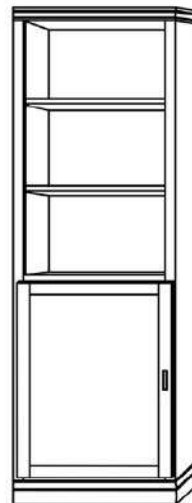

Cabinet Options

All cabinets and nightstands are available in 3 widths: 18", 24" or 30"

File drawer cabinets only come in 24" wide

Cabinet depth is 16 inches (vs bed depth 18.75 inches)
Cabinet are 3" inches less in height than the bed

VC/HC 202

Night Stands

Straight Desk

WSC102 (pier), WS101 (base) + desktop

85" Wood desktop (matches Wallbed finish)
OR

85" Laminate desktop* (finishes below)

*can make smaller

Rolling Desk

H: 29 7/8" D: 22"

King/Queen: 64 13/16" W

Full: 58 13/16" W

Twin/Twin XL: 44 13/16" W

EXTRAS

- ☆ Change depth to 20.375" to accommodate 15" mattress
- ☆ Add upper cabinet to horizontal beds
- ☆ ✦ Paint/Deluxe Finish - 10% Upcharge
- ☆ ✦ Weathered/Premium Finish - 20% Upcharge
- ☆ Add LEDs - Flex or Puck Lights
- ☆ Upgrade to "larger" crown molding
- ☆ Add nightstand pullout (★ Cabs 204, 205)
- ☆ Change to glass shelves (2 shelves)
- ☆ Add Clothes Valet; Add Extra Shelf
- ☆ Upgrade to MOTORIZED Wallbed