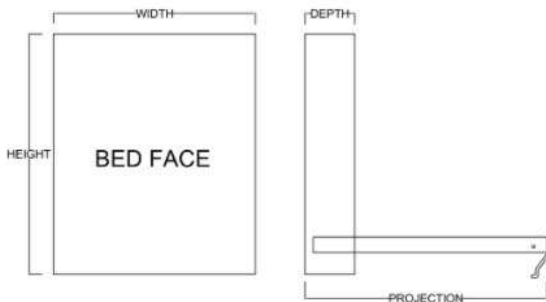

Vertical or Horizontal
Available Sizes:

- Queen
- Full
- Twin XL
- Twin

Vertical

Size	Height	Width	Depth	Projection
Twin	82 3/4"	45 1/2"	18 3/4"	81 7/8"
XL Twin	87 3/4"	45 1/2"	18 3/4"	86 7/8"
Full/Double	82 3/4"	60 1/2"	18 3/4"	81 7/8"
Queen	87 3/4"	66 1/2"	18 3/4"	86 7/8"

Horizontal

Size	Height	Width	Depth	Projection
Twin	47 1/2"	80"	16 5/8"	44 5/8"
XL Twin	47 1/2"	85"	16 5/8"	44 5/8"
Full/Double	62 1/2"	80"	16 5/8"	59 5/8"
Queen	68 1/2"	85"	16 5/8"	65 5/8"

Finishes, Crown Molding and Lighting

Standard Crown

Square Crown

Angled Crown*

Flex Lights*

Cabinet Options

All cabinets and nightstands are available in 3 widths: 18", 24" or 30"

File drawer cabinets only come in 24" wide

Cabinet depth is 16 inches (vs bed depth 18.75 inches)
Cabinet are 3" inches less in height than the bed

85" Wood desktop (matches Wallbed finish)
OR

85" Laminate desktop* (finishes below)

*can make smaller

Rolling Desk

H: 29 7/8" D: 22"

King/Queen: 64 13/16" W

Full: 58 13/16" W

Twin/Twin XL: 44 13/16" W