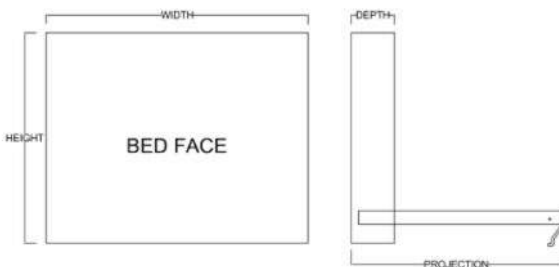

Vertical or Horizontal
Available Sizes:

- Queen
- Full
- Twin XL
- Twin

Vertical

Size	Height	Width	Depth	Projection
Twin	82 3/4"	45 1/2"	18 3/4"	81 7/8"
XL Twin	87 3/4"	45 1/2"	18 3/4"	86 7/8"
Full/Double	82 3/4"	60 1/2"	18 3/4"	81 7/8"
Queen	87 3/4"	66 1/2"	18 3/4"	86 7/8"

Horizontal

Size	Height	Width	Depth	Projection
Twin	47 1/2"	80"	16 5/8"	44 5/8"
XL Twin	47 1/2"	85"	16 5/8"	44 5/8"
Full/Double	62 1/2"	80"	16 5/8"	59 5/8"
Queen	68 1/2"	85"	16 5/8"	65 5/8"

Finishes, Crown Molding and Lighting

Standard Crown

Square Crown

Angled Crown*

Flex Lights*

Cabinet Options

All cabinets and nightstands are available in 3 widths: 18", 24" or 30"

File drawer cabinets only come in 24" wide

Cabinet depth is 16 inches (vs bed depth 18.75 inches)
Cabinet are 3" inches less in height than the bed

85" Wood desktop (matches Wallbed finish)
OR

85" Laminate desktop* (finishes below)

*can make smaller

Rolling Desk

H: 29 7/8" D: 22"

King/Queen: 64 13/16" W

Full: 58 13/16" W

Twin/Twin XL: 44 13/16" W