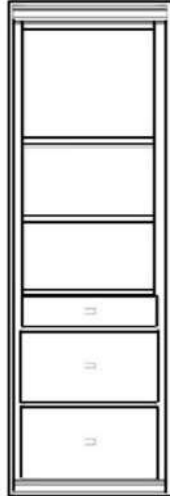

Vertical or Horizontal
Available Sizes:

- Queen
- Full
- Twin XL
- Twin

Vertical

Size	Height	Width	Depth	Projection
Twin	82 3/4"	45 1/2"	18 3/4"	81 7/8"
XL Twin	87 3/4"	45 1/2"	18 3/4"	86 7/8"
Full/Double	82 3/4"	60 1/2"	18 3/4"	81 7/8"
Queen	87 3/4"	66 1/2"	18 3/4"	86 7/8"

Horizontal

Size	Height	Width	Depth	Projection
Twin	47 1/2"	80"	16 5/8"	44 5/8"
XL Twin	47 1/2"	85"	16 5/8"	44 5/8"
Full/Double	62 1/2"	80"	16 5/8"	59 5/8"
Queen	68 1/2"	85"	16 5/8"	65 5/8"

Finishes, Crown Molding and Lighting

Standard Crown

Square Crown

Angled Crown*

Flex Lights*

Cabinet Options

All cabinets and nightstands are available in 3 widths: 18", 24" or 30"

File drawer cabinets only come in 24" wide

Cabinet depth is 16 inches (vs bed depth 18.75 inches)
Cabinet are 3" inches less in height than the bed

VC 212
(File Drawers)

VC 211
(File Drawers)

VC 209

VC 208

VC/HC 207

VC/HC 206

VC/HC 205★

VC/HC 204★