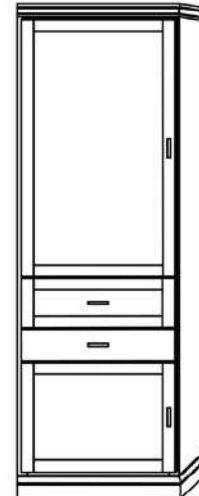

Vertical or Horizontal
Available Sizes:

- Queen
- Full
- Twin XL
- Twin

Vertical

Size	Height	Width	Depth	Projection
Twin	82 3/4"	45 1/2"	18 3/4"	81 7/8"
XL Twin	87 3/4"	45 1/2"	18 3/4"	86 7/8"
Full/Double	82 3/4"	60 1/2"	18 3/4"	81 7/8"
Queen	87 3/4"	66 1/2"	18 3/4"	86 7/8"

Standard Crown

Square Crown

Angled Crown*

Flex Lights*

Cabinet Options

All cabinets and nightstands are available in 3 widths: 18", 24" or 30"

File drawer cabinets only come in 24" wide

Cabinet depth is 16 inches (vs bed depth 18.75 inches)
Cabinet are 3" inches less in height than the bed

VC 212
(File Drawers)

VC 211
(File Drawers)

VC 209

VC 208

VC/HC 207

VC/HC 206

VC/HC 205★

VC/HC 204★

VC/HC 203

VC/HC 202

VC/HC 201

Night Stands

VNS 402

VNS 401

Straight Desk

WSC102 (pier), WS101 (base) + desktop