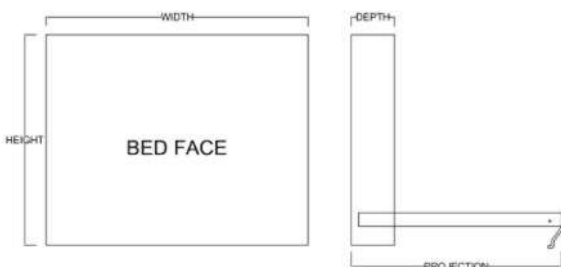

Vertical or Horizontal  
Available Sizes:

- King\*
- Queen
- Full
- Twin XL
- Twin

\* Only available in Vertical

Vertical

Size	Height	Width	Depth	Projection
Twin	82 3/4"	45 1/2"	18 3/4"	81 7/8"
XL Twin	87 3/4"	45 1/2"	18 3/4"	86 7/8"
Full/Double	82 3/4"	60 1/2"	18 3/4"	81 7/8"
Queen	87 3/4"	66 1/2"	18 3/4"	86 7/8"
King	87 3/4"	82 1/2"	18 3/4"	86 7/8"

Horizontal

Size	Height	Width	Depth	Projection
Twin	47 1/2"	80"	16 5/8"	44 5/8"
XL Twin	47 1/2"	85"	16 5/8"	44 5/8"
Full/Double	62 1/2"	80"	16 5/8"	59 5/8"
Queen	68 1/2"	85"	16 5/8"	65 5/8"

# Cabinet Options

All cabinets and nightstands are available in 3 widths: 18", 24" or 30"

File drawer cabinets only come in 24" wide

Cabinet depth is 16 inches (vs bed depth 18.75 inches)  
Cabinet are 3" inches less in height than the bed

### Rolling Desk

H: 29 7/8" D: 22"

King/Queen: 64 13/16" W

Full: 58 13/16" W

Twin/Twin XL: 44 13/16" W