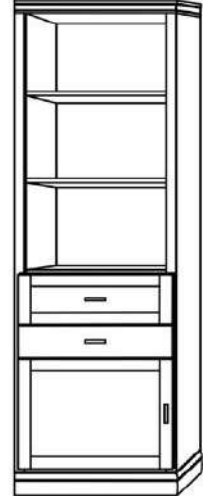

Vertical or Horizontal  
Available Sizes:

- King\*
- Queen
- Full
- Twin XL
- Twin

\* Only available in Vertical

Vertical

Size	Height	Width	Depth	Projection
Twin	82 3/4"	45 1/2"	18 3/4"	81 7/8"
XL Twin	87 3/4"	45 1/2"	18 3/4"	86 7/8"
Full/Double	82 3/4"	60 1/2"	18 3/4"	81 7/8"
Queen	87 3/4"	66 1/2"	18 3/4"	86 7/8"
King	87 3/4"	82 1/2"	18 3/4"	86 7/8"

# Cabinet Options

All cabinets and nightstands are available in 3 widths: 18", 24" or 30"

File drawer cabinets only come in 24" wide

Cabinet depth is 16 inches (vs bed depth 18.75 inches)  
Cabinet are 3" inches less in height than the bed

VC 212  
(File Drawers)

VC 211  
(File Drawers)

VC 209

VC 208

VC/HC 207

VC/HC 206

VC/HC 205★

VC/HC 204★

### Rolling Desk

H: 29 7/8" D: 22"

King/Queen: 64 13/16" W

Full: 58 13/16" W

Twin/Twin XL: 44 13/16" W