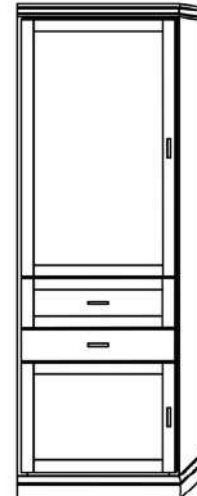

Vertical or Horizontal  
Available Sizes:

- King\*
- Queen
- Full
- Twin XL
- Twin

\* Only available in Vertical

Vertical

Size	Height	Width	Depth	Projection
Twin	82 3/4"	45 1/2"	18 3/4"	81 7/8"
XL Twin	87 3/4"	45 1/2"	18 3/4"	86 7/8"
Full/Double	82 3/4"	60 1/2"	18 3/4"	81 7/8"
Queen	87 3/4"	66 1/2"	18 3/4"	86 7/8"
King	87 3/4"	82 1/2"	18 3/4"	86 7/8"

Horizontal

Size	Height	Width	Depth	Projection
Twin	47 1/2"	80"	16 5/8"	44 5/8"
XL Twin	47 1/2"	85"	16 5/8"	44 5/8"
Full/Double	62 1/2"	80"	16 5/8"	59 5/8"
Queen	68 1/2"	85"	16 5/8"	65 5/8"

# Cabinet Options

All cabinets and nightstands are available in 3 widths: 18", 24" or 30"

File drawer cabinets only come in 24" wide

Cabinet depth is 16 inches (vs bed depth 18.75 inches)  
Cabinet are 3" inches less in height than the bed

VC 212  
(File Drawers)

VC 211  
(File Drawers)

VC 209

VC 208

VC/HC 207

VC/HC 206

VC/HC 205★

VC/HC 204★