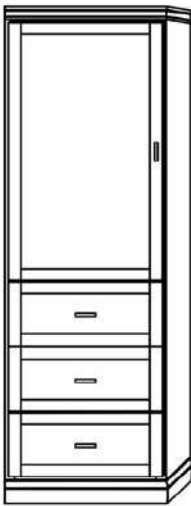

Vertical or Horizontal  
Available Sizes:

- King\*
- Queen
- Full
- Twin XL
- Twin

\* Only available in Vertical

Vertical

Size	Height	Width	Depth	Projection
Twin	82 3/4"	45 1/2"	18 3/4"	81 7/8"
XL Twin	87 3/4"	45 1/2"	18 3/4"	86 7/8"
Full/Double	82 3/4"	60 1/2"	18 3/4"	81 7/8"
Queen	87 3/4"	66 1/2"	18 3/4"	86 7/8"
King	87 3/4"	82 1/2"	18 3/4"	86 7/8"

Horizontal

Size	Height	Width	Depth	Projection
Twin	47 1/2"	80"	16 5/8"	44 5/8"
XL Twin	47 1/2"	85"	16 5/8"	44 5/8"
Full/Double	62 1/2"	80"	16 5/8"	59 5/8"
Queen	68 1/2"	85"	16 5/8"	65 5/8"

# Cabinet Options

All cabinets and nightstands are available in 3 widths: 18", 24" or 30"

File drawer cabinets only come in 24" wide

Cabinet depth is 16 inches (vs bed depth 18.75 inches)  
Cabinet are 3" inches less in height than the bed

VC 212  
(File Drawers)

VC 211  
(File Drawers)

VC 209

VC 208

VC/HC 207

VC/HC 206

VC/HC 205★

VC/HC 204★