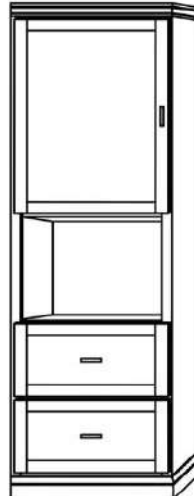

Vertical or Horizontal  
Available Sizes:

- King\*
- Queen
- Full
- Twin XL
- Twin

\* Only available in Vertical

Vertical

Size	Height	Width	Depth	Projection
Twin	82 3/4"	45 1/2"	18 3/4"	81 7/8"
XL Twin	87 3/4"	45 1/2"	18 3/4"	86 7/8"
Full/Double	82 3/4"	60 1/2"	18 3/4"	81 7/8"
Queen	87 3/4"	66 1/2"	18 3/4"	86 7/8"
King	87 3/4"	82 1/2"	18 3/4"	86 7/8"

Horizontal

Size	Height	Width	Depth	Projection
Twin	47 1/2"	80"	16 5/8"	44 5/8"
XL Twin	47 1/2"	85"	16 5/8"	44 5/8"
Full/Double	62 1/2"	80"	16 5/8"	59 5/8"
Queen	68 1/2"	85"	16 5/8"	65 5/8"

# Cabinet Options

All cabinets and nightstands are available in 3 widths: 18", 24" or 30"

File drawer cabinets only come in 24" wide

Cabinet depth is 16 inches (vs bed depth 18.75 inches)  
Cabinet are 3" inches less in height than the bed

VC 212  
(File Drawers)

VC 211  
(File Drawers)

VC 209

VC 208

VC/HC 207

VC/HC 206

VC/HC 205★

VC/HC 204★