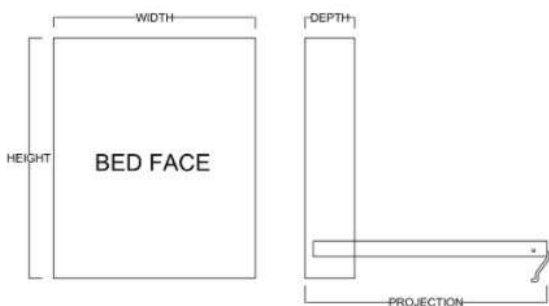

Vertical or Horizontal  
Available Sizes:

- King\*
- Queen
- Full
- Twin XL
- Twin

\* Only available in Vertical

Vertical

Size	Height	Width	Depth	Projection
Twin	82 3/4"	45 1/2"	18 3/4"	81 7/8"
XL Twin	87 3/4"	45 1/2"	18 3/4"	86 7/8"
Full/Double	82 3/4"	60 1/2"	18 3/4"	81 7/8"
Queen	87 3/4"	66 1/2"	18 3/4"	86 7/8"
King	87 3/4"	82 1/2"	18 3/4"	86 7/8"

Horizontal

Size	Height	Width	Depth	Projection
Twin	47 1/2"	80"	16 5/8"	44 5/8"
XL Twin	47 1/2"	85"	16 5/8"	44 5/8"
Full/Double	62 1/2"	80"	16 5/8"	59 5/8"
Queen	68 1/2"	85"	16 5/8"	65 5/8"

# Cabinet Options

All cabinets and nightstands are available in 3 widths: 18", 24" or 30"

File drawer cabinets only come in 24" wide

Cabinet depth is 16 inches (vs bed depth 18.75 inches)  
Cabinet are 3" inches less in height than the bed

### Rolling Desk

H: 29 7/8" D: 22"

King/Queen: 64 13/16" W

Full: 58 13/16" W

Twin/Twin XL: 44 13/16" W