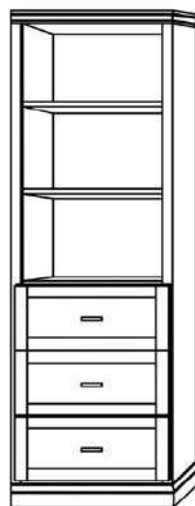

Horizontal

Size	Height	Width	Depth	Projection
Twin	47 1/2"	80"	16 5/8"	44 5/8"
XL Twin	47 1/2"	85"	16 5/8"	44 5/8"
Full/Double	62 1/2"	80"	16 5/8"	59 5/8"
Queen	68 1/2"	85"	16 5/8"	65 5/8"

# Cabinet Options

All cabinets and nightstands are available in 3 widths: 18", 24" or 30"

File drawer cabinets only come in 24" wide

Cabinet depth is 16 inches (vs bed depth 18.75 inches)  
Cabinet are 3" inches less in height than the bed

VC 212  
(File Drawers)

VC 211  
(File Drawers)

VC 209

VC 208

VC/HC 207

VC/HC 206

VC/HC 205★

VC/HC 204★

### Rolling Desk

H: 29 7/8" D: 22"

King/Queen: 64 13/16" W

Full: 58 13/16" W

Twin/Twin XL: 44 13/16" W