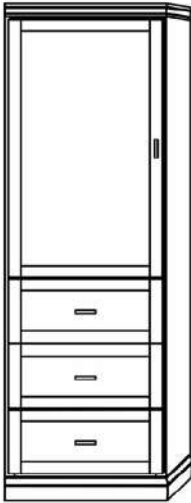

Vertical or Horizontal  
Available Sizes:

- King\*
- Queen
- Full
- Twin XL
- Twin

\* Only available in Vertical

Vertical

Size	Height	Width	Depth	Projection
Twin	82 3/4"	45 1/2"	18 3/4"	81 7/8"
XL Twin	87 3/4"	45 1/2"	18 3/4"	86 7/8"
Full/Double	82 3/4"	60 1/2"	18 3/4"	81 7/8"
Queen	87 3/4"	66 1/2"	18 3/4"	86 7/8"
King	87 3/4"	82 1/2"	18 3/4"	86 7/8"

Horizontal

Size	Height	Width	Depth	Projection
Twin	47 1/2"	80"	16 5/8"	44 5/8"
XL Twin	47 1/2"	85"	16 5/8"	44 5/8"
Full/Double	62 1/2"	80"	16 5/8"	59 5/8"
Queen	68 1/2"	85"	16 5/8"	65 5/8"

# Cabinet Options

All cabinets and nightstands are available in 3 widths: 18", 24" or 30"  
File drawer cabinets only come in 24" wide

Cabinet depth is 16 inches (vs bed depth 18.75 inches)  
Cabinet are 3" inches less in height than the bed

VC 212  
(File Drawers)

VC 211  
(File Drawers)

VC 209

VC 208

VC/HC 207

VC/HC 206

VC/HC 205★

VC/HC 204★