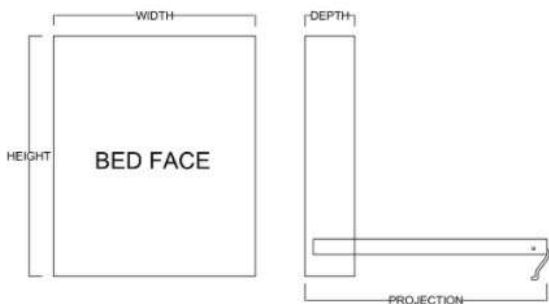

Vertical or Horizontal  
Available Sizes:

- King\*
- Queen
- Full
- Twin XL
- Twin

\* Only available in Vertical

Vertical

Size	Height	Width	Depth	Projection
Twin	82 3/4"	45 1/2"	18 3/4"	81 7/8"
XL Twin	87 3/4"	45 1/2"	18 3/4"	86 7/8"
Full/Double	82 3/4"	60 1/2"	18 3/4"	81 7/8"
Queen	87 3/4"	66 1/2"	18 3/4"	86 7/8"
King	87 3/4"	82 1/2"	18 3/4"	86 7/8"

Horizontal

Size	Height	Width	Depth	Projection
Twin	47 1/2"	80"	16 5/8"	44 5/8"
XL Twin	47 1/2"	85"	16 5/8"	44 5/8"
Full/Double	62 1/2"	80"	16 5/8"	59 5/8"
Queen	68 1/2"	85"	16 5/8"	65 5/8"

# Cabinet Options

All cabinets and nightstands are available in 3 widths: 18", 24" or 30"  
File drawer cabinets only come in 24" wide

Cabinet depth is 16 inches (vs bed depth 18.75 inches)  
Cabinet are 3" inches less in height than the bed

### Rolling Desk

H: 29 7/8" D: 22"

King/Queen: 64 13/16" W

Full: 58 13/16" W

Twin/Twin XL: 44 13/16" W