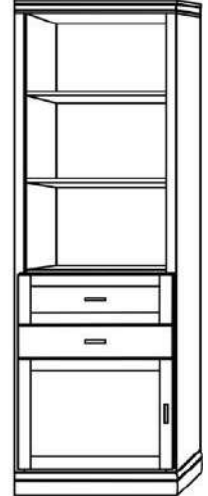

Vertical or Horizontal  
Available Sizes:

- King\*
- Queen
- Full
- Twin XL
- Twin

\* Only available in Vertical

Vertical

Size	Height	Width	Depth	Projection
Twin	82 3/4"	45 1/2"	18 3/4"	81 7/8"
XL Twin	87 3/4"	45 1/2"	18 3/4"	86 7/8"
Full/Double	82 3/4"	60 1/2"	18 3/4"	81 7/8"
Queen	87 3/4"	66 1/2"	18 3/4"	86 7/8"
King	87 3/4"	82 1/2"	18 3/4"	86 7/8"

# Cabinet Options

All cabinets and nightstands are available in 3 widths: 18", 24" or 30"  
File drawer cabinets only come in 24" wide

Cabinet depth is 16 inches (vs bed depth 18.75 inches)  
Cabinet are 3" inches less in height than the bed

VC 212  
(File Drawers)

VC 211  
(File Drawers)

VC 209

VC 208

VC/HC 207

VC/HC 206

VC/HC 205★

VC/HC 204★

### Rolling Desk

H: 29 7/8" D: 22"

King/Queen: 64 13/16" W

Full: 58 13/16" W

Twin/Twin XL: 44 13/16" W