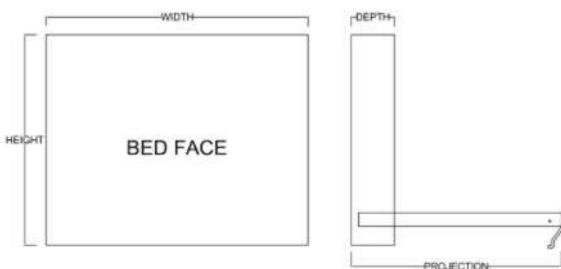

Vertical or Horizontal  
Available Sizes:

- King\*
- Queen
- Full
- Twin XL
- Twin

\* Only available in Vertical

Vertical

Size	Height	Width	Depth	Projection
Twin	82 3/4"	45 1/2"	18 3/4"	81 7/8"
XL Twin	87 3/4"	45 1/2"	18 3/4"	86 7/8"
Full/Double	82 3/4"	60 1/2"	18 3/4"	81 7/8"
Queen	87 3/4"	66 1/2"	18 3/4"	86 7/8"
King	87 3/4"	82 1/2"	18 3/4"	86 7/8"

Horizontal

Size	Height	Width	Depth	Projection
Twin	47 1/2"	80"	16 5/8"	44 5/8"
XL Twin	47 1/2"	85"	16 5/8"	44 5/8"
Full/Double	62 1/2"	80"	16 5/8"	59 5/8"
Queen	68 1/2"	85"	16 5/8"	65 5/8"

# Cabinet Options

All cabinets and nightstands are available in 3 widths: 18", 24" or 30"  
File drawer cabinets only come in 24" wide

Cabinet depth is 16 inches (vs bed depth 18.75 inches)  
Cabinet are 3" inches less in height than the bed

### Rolling Desk

H: 29 7/8" D: 22"

King/Queen: 64 13/16" W

Full: 58 13/16" W

Twin/Twin XL: 44 13/16" W