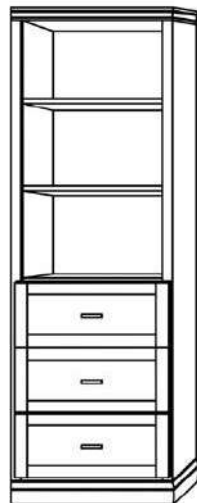

Horizontal

Size	Height	Width	Depth	Projection
Twin	47 1/2"	80"	16 5/8"	44 5/8"
XL Twin	47 1/2"	85"	16 5/8"	44 5/8"
Full/Double	62 1/2"	80"	16 5/8"	59 5/8"
Queen	68 1/2"	85"	16 5/8"	65 5/8"

# Cabinet Options

All cabinets and nightstands are available in 3 widths: 18", 24" or 30"  
File drawer cabinets only come in 24" wide

Cabinet depth is 16 inches (vs bed depth 18.75 inches)  
Cabinet are 3" inches less in height than the bed

VC 212  
(File Drawers)

VC 211  
(File Drawers)

VC 209

VC 208

VC/HC 207

VC/HC 206

VC/HC 205★

VC/HC 204★

### Rolling Desk

H: 29 7/8" D: 22"

King/Queen: 64 13/16" W

Full: 58 13/16" W

Twin/Twin XL: 44 13/16" W