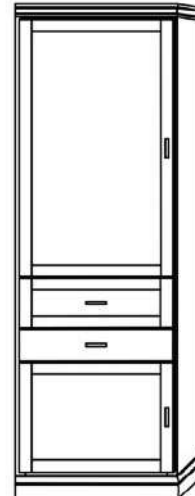

Vertical or Horizontal  
Available Sizes:

- King\*
- Queen
- Full
- Twin XL
- Twin

\* Only available in Vertical

Vertical

Size	Height	Width	Depth	Projection
Twin	82 3/4"	45 1/2"	18 3/4"	81 7/8"
XL Twin	87 3/4"	45 1/2"	18 3/4"	86 7/8"
Full/Double	82 3/4"	60 1/2"	18 3/4"	81 7/8"
Queen	87 3/4"	66 1/2"	18 3/4"	86 7/8"
King	87 3/4"	82 1/2"	18 3/4"	86 7/8"

# Cabinet Options

All cabinets and nightstands are available in 3 widths: 18", 24" or 30"  
File drawer cabinets only come in 24" wide

Cabinet depth is 16 inches (vs bed depth 18.75 inches)  
Cabinet are 3" inches less in height than the bed

VC 212  
(File Drawers)

VC 211  
(File Drawers)

VC 209

VC 208

VC/HC 207

VC/HC 206

VC/HC 205★

VC/HC 204★

### Rolling Desk

H: 29 7/8" D: 22"

King/Queen: 64 13/16" W

Full: 58 13/16" W

Twin/Twin XL: 44 13/16" W