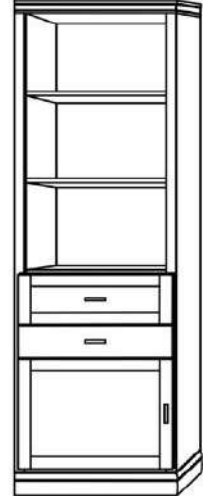

Horizontal

Size	Height	Width	Depth	Projection
Twin	47 1/2"	80"	16 5/8"	44 5/8"
XL Twin	47 1/2"	85"	16 5/8"	44 5/8"
Full/Double	62 1/2"	80"	16 5/8"	59 5/8"
Queen	68 1/2"	85"	16 5/8"	65 5/8"

# Cabinet Options

All cabinets and nightstands are available in 3 widths: 18", 24" or 30"

File drawer cabinets only come in 24" wide

Cabinet depth is 16 inches (vs bed depth 18.75 inches)  
Cabinet are 3" inches less in height than the bed

VC 212  
(File Drawers)

VC 211  
(File Drawers)

VC 209

VC 208

VC/HC 207

VC/HC 206

VC/HC 205★

VC/HC 204★

### Rolling Desk

H: 29 7/8" D: 22"

King/Queen: 64 13/16" W

Full: 58 13/16" W

Twin/Twin XL: 44 13/16" W