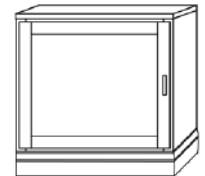

Cabinet Options

All cabinets and nightstands are available in 3 widths: 18", 24" or 30"

File drawer cabinets only come in 24" wide

Cabinet depth is 16 inches (vs bed depth 18.75 inches)
Cabinet are 3" inches less in height than the bed

Night Stands

VNS 401

Straight Desk

WSC102 (pier), WS101 (base) + desktop

85" Wood desktop (matches Wallbed finish)
OR

85" Laminate desktop* (finishes below)

*can make smaller

Rolling Desk

H: 29 7/8" D: 22"

King/Queen: 64 13/16" W

Full: 58 13/16" W

Twin/Twin XL: 44 13/16" W

EXTRAS

- ☆ Change depth to 20.375" to accommodate 15" mattress
- ☆ Add upper cabinet to horizontal beds
- ☆ ✦ Paint/Deluxe Finish - 10% Upcharge
- ☆ ✦ Weathered/Premium Finish - 20% Upcharge
- ☆ Add LEDs - Flex or Puck Lights
- ☆ Upgrade to "larger" crown molding
- ☆ Add nightstand pullout (★ Cabs 204, 205)
- ☆ Change to glass shelves (2 shelves)
- ☆ Add Clothes Valet; Add Extra Shelf
- ☆ Upgrade to MOTORIZED Wallbed