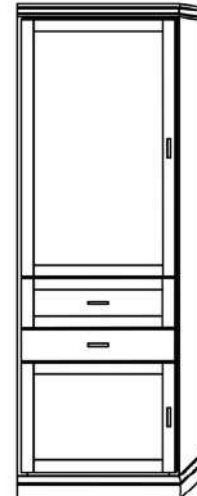

Horizontal

Size	Height	Width	Depth	Projection
Twin	47 1/2"	80"	16 5/8"	44 5/8"
XL Twin	47 1/2"	85"	16 5/8"	44 5/8"
Full/Double	62 1/2"	80"	16 5/8"	59 5/8"
Queen	68 1/2"	85"	16 5/8"	65 5/8"

# Cabinet Options

All cabinets and nightstands are available in 3 widths: 18", 24" or 30"

File drawer cabinets only come in 24" wide

Cabinet depth is 16 inches (vs bed depth 18.75 inches)  
Cabinet are 3" inches less in height than the bed

VC 212  
(File Drawers)

VC 211  
(File Drawers)

VC 209

VC 208

VC/HC 207

VC/HC 206

VC/HC 205★

VC/HC 204★

### Rolling Desk

H: 29 7/8" D: 22"

King/Queen: 64 13/16" W

Full: 58 13/16" W

Twin/Twin XL: 44 13/16" W