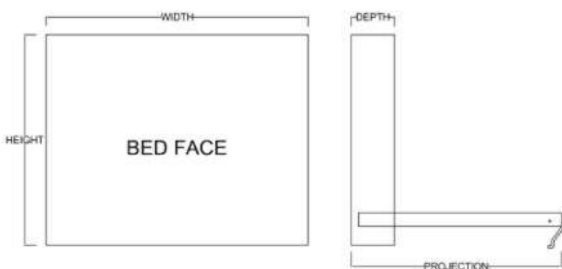

Vertical or Horizontal  
Available Sizes:

- Queen
- Full
- Twin XL
- Twin

Vertical

Size	Height	Width	Depth	Projection
Twin	82 3/4"	45 1/2"	18 3/4"	81 7/8"
XL Twin	87 3/4"	45 1/2"	18 3/4"	86 7/8"
Full/Double	82 3/4"	60 1/2"	18 3/4"	81 7/8"
Queen	87 3/4"	66 1/2"	18 3/4"	86 7/8"

Horizontal

Size	Height	Width	Depth	Projection
Twin	47 1/2"	80"	16 5/8"	44 5/8"
XL Twin	47 1/2"	85"	16 5/8"	44 5/8"
Full/Double	62 1/2"	80"	16 5/8"	59 5/8"
Queen	68 1/2"	85"	16 5/8"	65 5/8"

# Cabinet Options

All cabinets and nightstands are available in 3 widths: 18", 24" or 30"

File drawer cabinets only come in 24" wide

Cabinet depth is 16 inches (vs bed depth 18.75 inches)  
Cabinet are 3" inches less in height than the bed

### Rolling Desk

H: 29 7/8" D: 22"

King/Queen: 64 13/16" W

Full: 58 13/16" W

Twin/Twin XL: 44 13/16" W