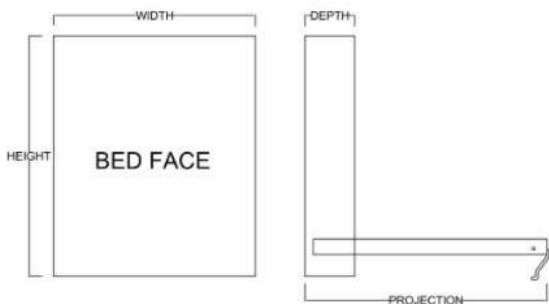

Vertical or Horizontal  
Available Sizes:

- Queen
- Full
- Twin XL
- Twin

Vertical

Size	Height	Width	Depth	Projection
Twin	82 3/4"	45 1/2"	18 3/4"	81 7/8"
XL Twin	87 3/4"	45 1/2"	18 3/4"	86 7/8"
Full/Double	82 3/4"	60 1/2"	18 3/4"	81 7/8"
Queen	87 3/4"	66 1/2"	18 3/4"	86 7/8"

Horizontal

Size	Height	Width	Depth	Projection
Twin	47 1/2"	80"	16 5/8"	44 5/8"
XL Twin	47 1/2"	85"	16 5/8"	44 5/8"
Full/Double	62 1/2"	80"	16 5/8"	59 5/8"
Queen	68 1/2"	85"	16 5/8"	65 5/8"

# Cabinet Options

All cabinets and nightstands are available in 3 widths: 18", 24" or 30"

File drawer cabinets only come in 24" wide

Cabinet depth is 16 inches (vs bed depth 18.75 inches)  
Cabinet are 3" inches less in height than the bed

### Rolling Desk

H: 29 7/8" D: 22"

King/Queen: 64 13/16" W

Full: 58 13/16" W

Twin/Twin XL: 44 13/16" W