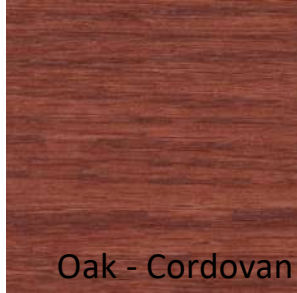

Maple - Honey

Maple - Toffee

Oak - Honey

Oak - Toffee

Maple – Grey Paint

Oak – Grey Paint

Oak –
Weathered Black

Maple - Hazelnut

Maple - Espresso

Oak - Hazelnut

Oak - Espresso

Maple – Black Paint

Oak – Black Paint

Oak –
Weathered Grey

Maple - Cordovan

Oak - Cordovan

20% Weathered/Rustic fee not included
10% Paint Fee not included in the price
ALL STAINS are included in the price

Oak –
Rustic Grey

Please note that these finishes may look different on your screen or print out. Please view the finish in the store in person for a more accurate representation.