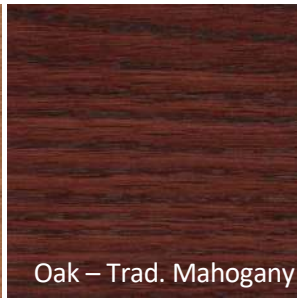

Finish Options – Heartland Collection

Maple - Spice

Maple – Trad. Mahogany

Oak - Spice

Oak – Trad. Mahogany

Maple – White Paint

Oak – White Paint

Oak –
Weathered White

Maple - Honey

Maple - Toffee

Oak - Honey

Oak - Toffee

Maple – Grey Paint

Oak – Grey Paint

Oak –
Weathered Black

Maple - Hazelnut

Maple - Espresso

Oak - Hazelnut

Oak - Espresso

Maple – Black Paint

Oak – Black Paint

Oak –
Weathered Grey

Maple - Cordovan

Oak - Cordovan