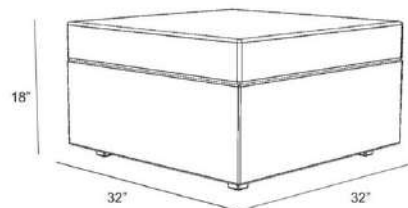

The Extended Sofa Wallbed

IF16 - Narrow Flex Cabinet

IF32 - Wide Flex Cabinet

IBK - Bookcase

IN - Nightstand

IO - Storage Ottoman

ISB
Lighting &
Power Hub
(sofa bed only)

The Extended Sofa Walibed

Walibeds
"More"

A comfortable extra bed for any room!

Front View, Sofa
Position
Bed Up

Front View, Bed
Position
Bed Down

Side View, Sofa
Position
Bed Up

Side View, Bed
Position
Bed Down

Specifications

Select Size	Overall Width	Overall Height	Interior Width	Overall Depth, Bed Position	Mattress Size
■ Queen	108-7/8"	85"	64-3/8"	86"	60" x 80"
■ Hotel King	126-7/8"	85"	76-3/8"	86-1/8"	72" x 80"