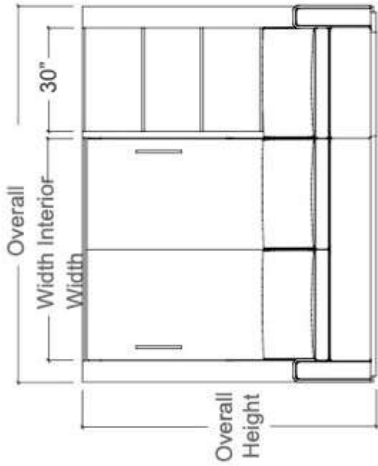

The Extended Sofa Wallbed

IF16 - Narrow Flex Cabinet

IF32 - Wide Flex Cabinet

IBK - Bookcase

IN - Nightstand

IO - Storage Ottoman

ISB
Lighting &
Power Hub
(sofa bed only)

The Extended Sofa Walibed

Walibeds
"More"

A comfortable extra bed for any room!

Front View, Sofa
Position
Bed Up

Front View, Bed
Position
Bed Down

Side View, Sofa
Position
Bed Up

Side View, Bed
Position
Bed Down

Specifications

Select Size	Overall Width	Overall Height	Interior Width	Overall Depth, Bed Position	Mattress Size
■ Queen	108-7/8"	85"	64-3/8"	86"	60" x 80"
■ Hotel King	126-7/8"	85"	76-3/8"	86-1/8"	72" x 80"