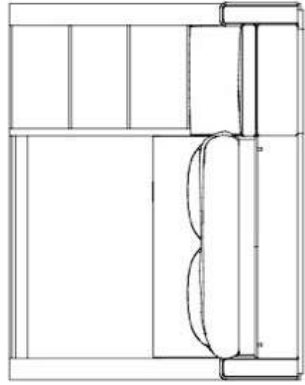

The Extended Sofa Wallbed

IF16 - Narrow Flex Cabinet

IF32 - Wide Flex Cabinet

IBK - Bookcase

IN - Nightstand

IO - Storage Ottoman

ISB
Lighting &
Power Hub
(sofa bed only)

The Extended Sofa Walibed

Walibeds
"More"

A comfortable extra bed for any room!

Front View, Sofa
Position
Bed Up

Front View, Bed
Position
Bed Down

Side View, Sofa
Position
Bed Up

Side View, Bed
Position
Bed Down

Specifications

Select Size	Overall Width	Overall Height	Interior Width	Overall Depth, Bed Position	Mattress Size
■ Queen	108-7/8"	85"	64-3/8"	86"	60" x 80"
■ Hotel King	126-7/8"	85"	76-3/8"	86-1/8"	72" x 80"