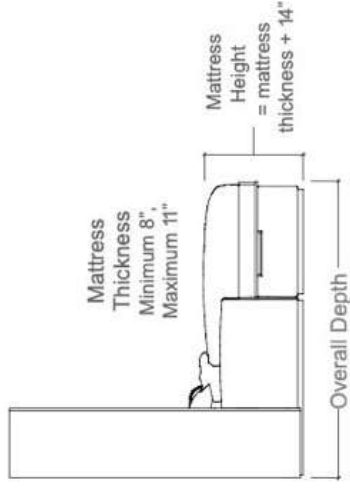

Walibeds
"More"

A comfortable extra bed for any room!

Front View, Sofa
Position
Bed Up

Front View, Bed
Position
Bed Down

Side View, Sofa
Position
Bed Up

Side View, Bed
Position
Bed Down

Specifications

Select Size	Overall Width	Overall Height	Interior Width	Overall Depth, Bed Position	Mattress Size
■ Queen	108-7/8"	85"	64-3/8"	86"	60" x 80"
■ Hotel King	126-7/8"	85"	76-3/8"	86-1/8"	72" x 80"