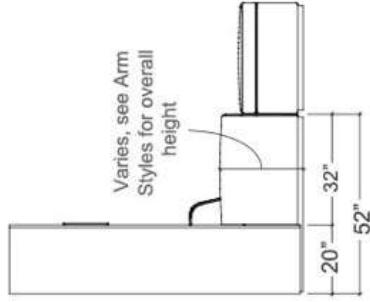

Walibeds
"More"

A comfortable extra bed for any room!

Front View, Sofa
Position
Bed Up

Front View, Bed
Position
Bed Down

Side View, Sofa
Position
Bed Up

Side View, Bed
Position
Bed Down

Specifications

Select Size	Overall Width	Overall Height	Interior Width	Overall Depth, Bed Position	Mattress Size
■ Queen	108-7/8"	85"	64-3/8"	86"	60" x 80"
■ Hotel King	126-7/8"	85"	76-3/8"	86-1/8"	72" x 80"