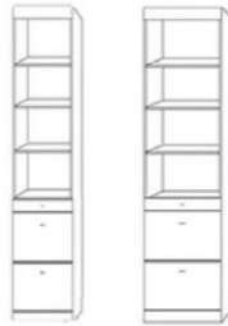

VC/HC 204

VC/HC 203

VC/HC 202

VC/HC 201

Night Stands

VNS 402

VNS 401

Side Cabinet Options - HHC Collection

IF16 - Narrow Flex Cabinet

IF32 - Wide Flex Cabinet

IBK - Bookcase

IO - Storage Ottoman

IN - Nightstand

Side Cabinet Options – NorCal Collection

Wallbeds
"n' More
A comfortable extra bed for any room!

NIGHTSTAND PIER with DOOR
2 drawers, pull out tray table.
Open shelf and upper door

PUF 24x85
PUQ 24x90

NIGHTSTAND PIER CABINET
2 drawers, pull out tray table.
With open adjustable shelves

NFS 16x85 PNF 24x85
NQS 16x90 PNQ 24x90

LATERAL FILES PIER CABINET
2 file drawers, pencil drawer
With open adjustable shelves

LFS 16x85 PLF 24x85
LQS 16x90 PLQ 24x90

3 DRAWER PIER CABINET
3 drawers with open adjustable shelves

TFS 16x85 PTF 24x85 PGF 32x85
TQS 16x90 PTQ 24x90 PGG 32x90

BOOKCASE

BFS 16x85 PBF 24x85
BQS 16x90 PBQ 24x90
BFL 32x85
BQL 32x90