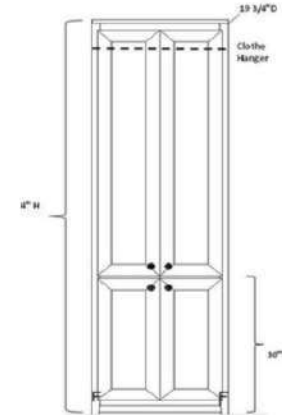

FC 16x16x29

NIGHTSTAND
Flush sides on top, baseboard notch. 2 drawers with a pencil drawer

NS 24x16x29

Side Cabinet Options

The SoCal Collection side cabinets have face framing, the DelMar Collection side cabinets are frameless

Open Pier (Bookcase)

Pier with 1 or 2 doors

Pier with 2 drawers & pull

Pier with 3 drawers & pull

Pier with 1 or 2 doors

Wardrobe with full doors
(can not be done in 17")

SoCal ONLY

Wardrobe with 3 drawers
(can not be done in 17")

Pier Options – without sofa

Shelf Drawer Pier (PT)

Wardrobe Drawer Pier (PW)
*16" NOT AVAILABLE

Cabinet Drawer Pier (DU)
ONE DOOR AT 16"W

Add upper door to PT or OD pier

Open Shelf Pier (OD)

Integrated Desk

An upper door can be added to the (OD) pier

QUEEN
Width: 83"
Depth: 32"
Height: 30"

FULL
Width: 72"
Depth: 32"
Height: 30"

Open Shelf Pier (OD)