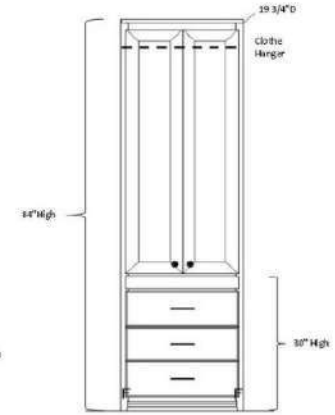

Open Pier (Bookcase)

Pier with 1 or 2 doors

Pier with 2 drawers & pull

Pier with 3 drawers & pull

Pier with 1 or 2 doors

Wardrobe with full doors
(can not be done in 17")

SoCal ONLY

Wardrobe with 3 drawers
(can not be done in 17")

SoCal ONLY

3-Piece Executive Desk: 36"-54" wide

Straight Pier Desk (in 25" cabinet)

Shaped Pier Desk (in 37" cabinet)

Side Cabinet Options – Sonoran Collection

Wallbeds
"n' More
A comfortable extra bed for any room!

Pier Options – without sofa

Shelf Drawer Pier (PT)

Wardrobe Drawer Pier (PW)
*16" NOT AVAILABLE

Cabinet Drawer Pier (DU)
ONE DOOR AT 16"W

Add upper door to PT or OD pier

Open Shelf Pier (OD)

Integrated Desk

An upper door can be added to the (OD) pier

QUEEN
Width: 83"
Depth: 32"
Height: 30"

FULL
Width: 72"
Depth: 32"
Height: 30"

Open Shelf Pier (OD)