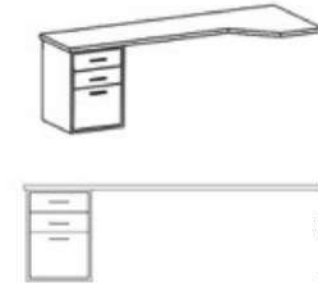

Pier Options – without sofa

Shelf Drawer Pier (PT)

Wardrobe Drawer Pier (PW)
*16" NOT AVAILABLE

Cabinet Drawer Pier (DU)
ONE DOOR AT 16"W

Add upper door to PT or OD pier

Open Shelf Pier (OD)

Integrated Desk

Desk is only compatible with 36" width piers

Width: 84"
Depth: 21"
Height: 30"

Sofa & Pier Option

Due to this configuration, the sofa will cover the bottom portion of the side piers.

The only pier that can accompany the Phoenix is the Open Shelf Pier.