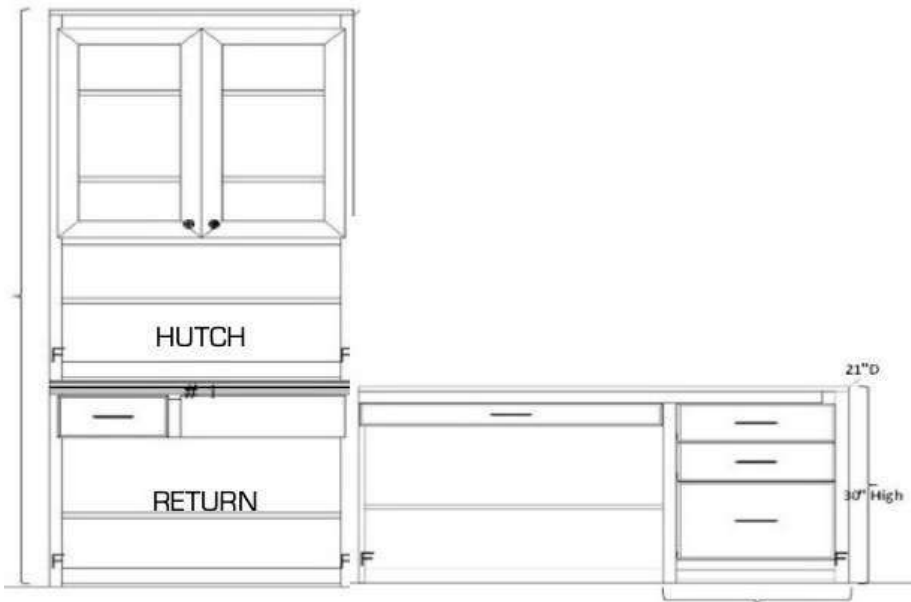

3-Piece Executive Desk: 36"-54" wide