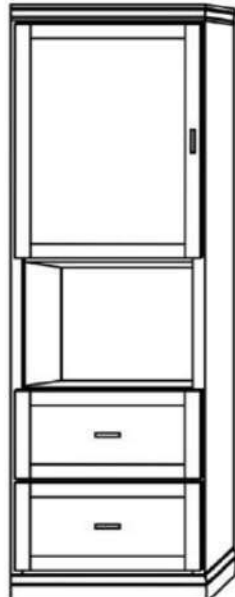

Side Cabinet Options – Dominion Collection

Wallbeds
"n" More
A comfortable extra
bed for any room!

The Dominion Collection offers 1 pier style: Open Top, Nightstand Pull and Lower Door
[this is the most affordable pier offered throughout all of our all collections]

Side Cabinet Options – Heartland Collection

VC 212
(File Drawers)

VC 211
(File Drawers)

VC 209

VC 208

VC/HC 207

VC/HC 206

VC/HC 205

PUF 24x85
PUQ 24x90

NIGHTSTAND PIER CABINET
2 drawers, pull out tray table.
With open adjustable shelves

NFS 16x85 PNF 24x85
NQS 16x90 PNQ 24x90

LATERAL FILES PIER CABINET
2 file drawers, pencil drawer
With open adjustable shelves

LFS 16x85 PLF 24x85
LQS 16x90 PLQ 24x90

3 DRAWER PIER CABINET
3 drawers with open adjustable shelves

TFS 16x85 PTF 24x85 PGF 32x85
TQS 16x90 PTQ 24x90 PGG 32x90

BOOKCASE

BFS 16x85 PBF 24x85
BQS 16x90 PBQ 24x90
BFL 32x85
BQL 32x90