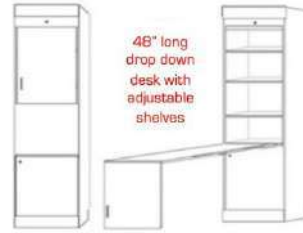

LFS 16x85 PLF 24x85
LQS 16x90 PLQ 24x90

3 DRAWER PIER CABINET
3 drawers with open adjustable shelves

TFS 16x85 PTF 24x85 PGF 32x85
TQS 16x90 PTQ 24x90 PGG 32x90

BOOKCASE

BFS 16x85 PBF 24x85
BQS 16x90 PBQ 24x90
BFL 32x85
BQL 32x90

WFS 16x85
WQS 16x90

FILE WITH w/DOOR
2 lateral file drawers,
Pencil drawer with upper door

XFS 16x85
XQS 16x90

GUEST WARDROBE
3 drawers with 2 upper doors & clothes valet

PWU 32x85

DOOR CABINET

FD - Desk Base
STRAIGHT Desktop

PCF 24x85
PCQ 24x90

2 DOOR CABINET

LD - Desk Base
with SHAPED Desktop

MURPHY DESK PAF 24x85

48" long drop down desk with adjustable shelves

ROLLING DESK CART

DC - 63w x 20d x 31h

ROLLING FILE CART
Lateral file drawer, medium drawer and a pencil drawer on castors. Fits underneath Hidden Desk beds and Desk Cart. Finished back