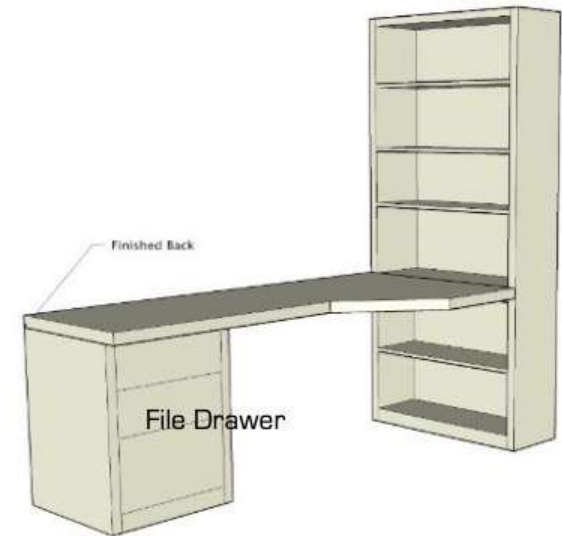

Open Pier (Bookcase)

Pier with 1 or 2 doors

Pier with 2 drawers & pull

Pier with 3 drawers & pull

Pier with 1 or 2 doors

Wardrobe with full doors
(can not be done in 17")

SoCal ONLY

Wardrobe with 3 drawers
(can not be done in 17")

SoCal ONLY

3-Piece Executive Desk: 36"-54" wide

Straight Pier Desk (in 25" cabinet)

Shaped Pier Desk (in 37" cabinet)

Side Cabinet Options – Sonoran Collection

Wallbeds
"n' More
A comfortable extra bed for any room!

Pier Options – without sofa

Shelf Drawer Pier (PT)

Wardrobe Drawer Pier (PW)
*16" NOT AVAILABLE

Cabinet Drawer Pier (DU)
ONE DOOR AT 16"W

Add upper door to PT or OD pier

Open Shelf Pier (OD)

Integrated Desk

Desk is only compatible with 36" width piers

Width: 84"
Depth: 21"
Height: 30"

Sofa & Pier Option

Due to this configuration, the sofa will cover the bottom portion of the side piers.

The only pier that can accompany the Phoenix is the Open Shelf Pier.