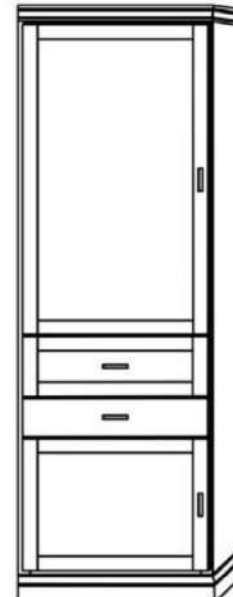

Side Cabinet Options – Dominion Collection

Wallbeds
"n" More
A comfortable extra
bed for any room!

The Dominion Collection offers 1 pier style: Open Top, Nightstand Pull and Lower Door
[this is the most affordable pier offered throughout all of our all collections]

Side Cabinet Options – Heartland Collection

VC 212
(File Drawers)

VC 211
(File Drawers)

VC 209

VC 208

VC/HC 207

VC/HC 206

VC/HC 205

IF16 - Narrow Flex Cabinet

IF32 - Wide Flex Cabinet

IBK - Bookcase

IO - Storage Ottoman

IN - Nightstand

Side Cabinet Options – NorCal Collection

Wallbeds
"n' More
A comfortable extra bed for any room!

NIGHTSTAND PIER with DOOR
2 drawers, pull out tray table.
Open shelf and upper door

PUF 24x85
PUQ 24x90

NIGHTSTAND PIER CABINET
2 drawers, pull out tray table.
With open adjustable shelves

NFS 16x85 PNF 24x85
NQS 16x90 PNQ 24x90

LATERAL FILES PIER CABINET
2 file drawers, pencil drawer
With open adjustable shelves