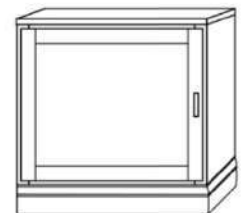

Side Cabinet Options – Heartland Collection

Night Stands

VNS 401