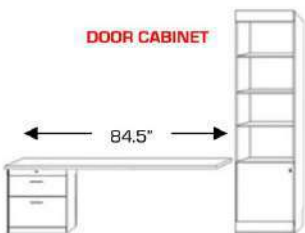

WFS 16x85
WQS 16x90

FILE WITH w/DOOR
2 lateral file drawers,
Pencil drawer with upper door

XFS 16x85
XQS 16x90

GUEST WARDROBE
3 drawers with 2 upper doors & clothes valet

PWU 32x85

DOOR CABINET

FD - Desk Base
STRAIGHT Desktop

PCF 24x85
PCQ 24x90

2 DOOR CABINET

LD - Desk Base
with SHAPED Desktop

MURPHY DESK PAF 24x85

48" long drop down desk with adjustable shelves

ROLLING DESK CART

DC - 63w x 20d x 31h

ROLLING FILE CART
Lateral file drawer, medium drawer and a pencil drawer on castors. Fits underneath Hidden Desk beds and Desk Cart. Finished back