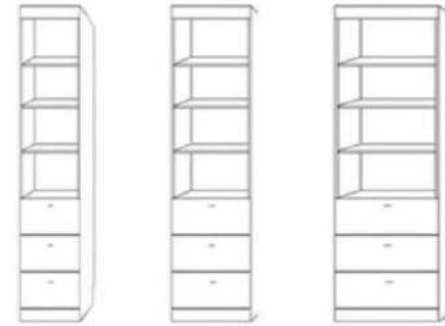

IF16 - Narrow Flex Cabinet

IF32 - Wide Flex Cabinet

IBK - Bookcase

IO - Storage Ottoman

IN - Nightstand

Side Cabinet Options – NorCal Collection

Wallbeds
"n' More
A comfortable extra bed for any room!

NIGHTSTAND PIER with DOOR
2 drawers, pull out tray table.
Open shelf and upper door

PUF 24x85
PUQ 24x90

NIGHTSTAND PIER CABINET
2 drawers, pull out tray table.
With open adjustable shelves

NFS 16x85 PNF 24x85
NQS 16x90 PNQ 24x90

LATERAL FILES PIER CABINET
2 file drawers, pencil drawer
With open adjustable shelves

LFS 16x85 PLF 24x85
LQS 16x90 PLQ 24x90

3 DRAWER PIER CABINET
3 drawers with open adjustable shelves

TFS 16x85 PTF 24x85 PGF 32x85
TQS 16x90 PTQ 24x90 PGG 32x90

BOOKCASE

BFS 16x85 PBF 24x85
BQS 16x90 PBQ 24x90
BFL 32x85
BQL 32x90

WARDROBE
3 drawers, upper door & clothes valet

PWF 24x85
PWQ 24x90

FILE WARDROBE
2 lateral file drawers,
Pencil drawer with upper door & clothes valet

PXF 24x85
PXQ 24x90

3 DRAWER w/DOOR
3 drawers, upper door