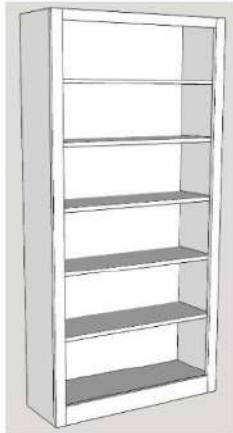

LFS 16x85 PLF 24x85
LQS 16x90 PLQ 24x90

3 DRAWER PIER CABINET
3 drawers with open adjustable shelves

TFS 16x85 PTF 24x85 PGF 32x85
TQS 16x90 PTQ 24x90 PGG 32x90

BOOKCASE

BFS 16x85 PBF 24x85
BQS 16x90 PBQ 24x90
BFL 32x85
BQL 32x90

PCF 24x85
PCQ 24x90

2 DOOR CABINET

LD - Desk Base
with SHAPED Desktop

MURPHY DESK PAF 24x85

48" long drop down desk with adjustable shelves

ROLLING DESK CART

DC - 63w x 20d x 31h

ROLLING FILE CART
Lateral file drawer, medium drawer and a pencil drawer on castors. Fits underneath Hidden Desk beds and Desk Cart. Finished back

FC 16x16x29

NIGHTSTAND
Flush sides on top, baseboard notch. 2 drawers with a pencil drawer

NS 24x16x29

Side Cabinet Options

The SoCal Collection side cabinets have face framing, the DelMar Collection side cabinets are frameless

Open Pier (Bookcase)

Pier with 1 or 2 doors

Pier with 2 drawers & pull

Pier with 3 drawers & pull

Pier with 1 or 2 doors

Wardrobe with full doors
(can not be done in 17")

SoCal ONLY

Wardrobe with 3 drawers
(can not be done in 17")