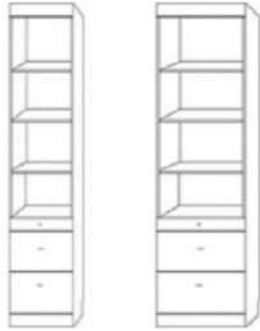

VC/HC 204

VC/HC 203

VC/HC 202

VC/HC 201

Night Stands

VNS 402

VNS 401

Side Cabinet Options - HHC Collection

IF16 - Narrow Flex Cabinet

IF32 - Wide Flex Cabinet

IBK - Bookcase

IO - Storage Ottoman

IN - Nightstand

Side Cabinet Options – NorCal Collection

Wallbeds
"n' More
A comfortable extra bed for any room!

NIGHTSTAND PIER with DOOR
2 drawers, pull out tray table.
Open shelf and upper door

PUF 24x85
PUQ 24x90

NIGHTSTAND PIER CABINET
2 drawers, pull out tray table.
With open adjustable shelves

NFS 16x85 PNF 24x85
NQS 16x90 PNQ 24x90

LATERAL FILES PIER CABINET
2 file drawers, pencil drawer
With open adjustable shelves

LFS 16x85 PLF 24x85
LQS 16x90 PLQ 24x90

3 DRAWER PIER CABINET
3 drawers with open adjustable shelves

TFS 16x85 PTF 24x85 PGF 32x85
TQS 16x90 PTQ 24x90 PGG 32x90

BOOKCASE

BFS 16x85 PBF 24x85
BQS 16x90 PBQ 24x90
BFL 32x85
BQL 32x90