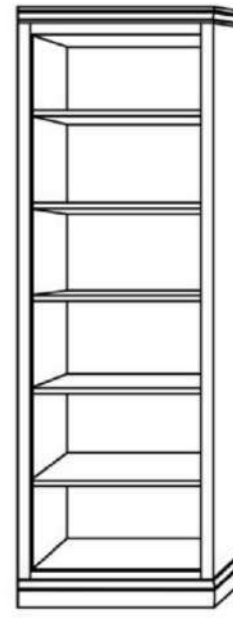

VC/HC 201

Night Stands