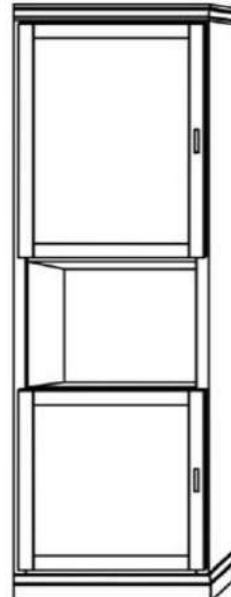

Side Cabinet Options – Dominion Collection

Wallbeds
"n" More
A comfortable extra
bed for any room!

The Dominion Collection offers 1 pier style: Open Top, Nightstand Pull and Lower Door
[this is the most affordable pier offered throughout all of our all collections]

Side Cabinet Options – Heartland Collection

VC 212
(File Drawers)

VC 211
(File Drawers)

VC 209

VC 208

VC/HC 207

VC/HC 206

VC/HC 205

IF16 - Narrow Flex Cabinet

IF32 - Wide Flex Cabinet

IBK - Bookcase

IO - Storage Ottoman

IN - Nightstand

Side Cabinet Options – NorCal Collection

Wallbeds
"n' More
A comfortable extra bed for any room!

NIGHTSTAND PIER with DOOR
2 drawers, pull out tray table.
Open shelf and upper door

PUF 24x85
PUQ 24x90

NIGHTSTAND PIER CABINET
2 drawers, pull out tray table.
With open adjustable shelves

NFS 16x85 PNF 24x85
NQS 16x90 PNQ 24x90

LATERAL FILES PIER CABINET
2 file drawers, pencil drawer
With open adjustable shelves