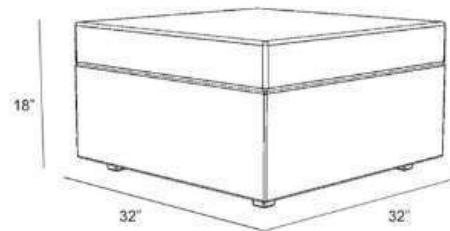

IF16 - Narrow Flex Cabinet

IF32 - Wide Flex Cabinet

IBK - Bookcase

IO - Storage Ottoman

IN - Nightstand

Side Cabinet Options – NorCal Collection

Wallbeds
"n' More
A comfortable extra bed for any room!

NIGHTSTAND PIER with DOOR
2 drawers, pull out tray table.
Open shelf and upper door

PUF 24x85
PUQ 24x90

NIGHTSTAND PIER CABINET
2 drawers, pull out tray table.
With open adjustable shelves

NFS 16x85 PNF 24x85
NQS 16x90 PNQ 24x90

LATERAL FILES PIER CABINET
2 file drawers, pencil drawer
With open adjustable shelves

LFS 16x85 PLF 24x85
LQS 16x90 PLQ 24x90

3 DRAWER PIER CABINET
3 drawers with open adjustable shelves

TFS 16x85 PTF 24x85 PGF 32x85
TQS 16x90 PTQ 24x90 PGG 32x90

BOOKCASE

BFS 16x85 PBF 24x85
BQS 16x90 PBQ 24x90
BFL 32x85
BQL 32x90