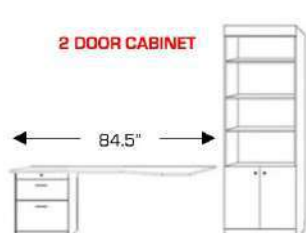

WFS 16x85
WQS 16x90

FILE WITH w/DOOR
2 lateral file drawers,
Pencil drawer with upper door

XFS 16x85
XQS 16x90

GUEST WARDROBE
3 drawers with 2 upper doors & clothes valet

PWU 32x85

DOOR CABINET

FD - Desk Base
STRAIGHT Desktop

PCF 24x85
PCQ 24x90

2 DOOR CABINET

LD - Desk Base
with SHAPED Desktop

MURPHY DESK PAF 24x85

48" long drop down desk with adjustable shelves

ROLLING DESK CART

DC - 63w x 20d x 31h

ROLLING FILE CART
Lateral file drawer, medium drawer and a pencil drawer on castors. Fits underneath Hidden Desk beds and Desk Cart. Finished back