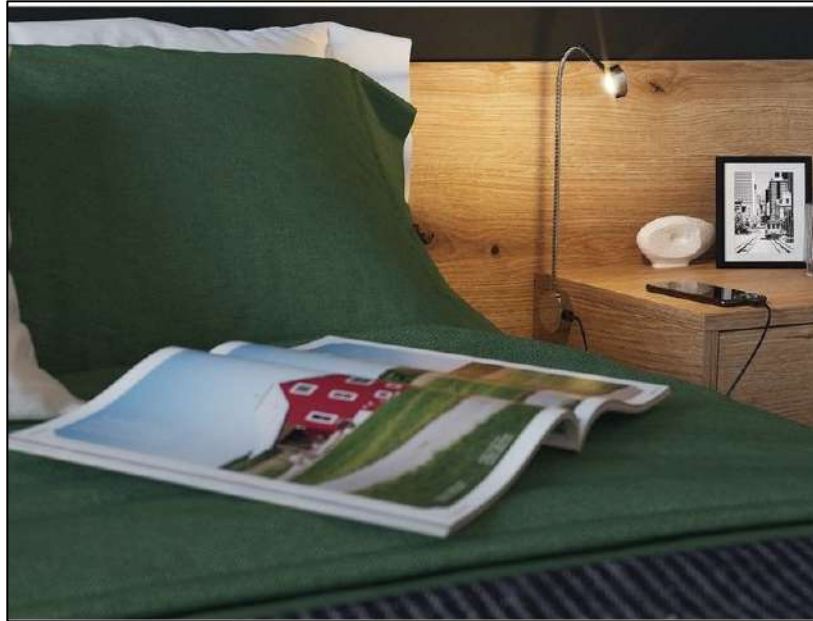

Lighting Options

FLEX LIGHTING
(includes USB charger)

Wallbeds
"n" More

A comfortable extra
bed for any room!

Available with these
Collections

Lighting Options

PUCK LIGHTING
(dimmable on remote)

Wallbeds
"n" More

A comfortable extra
bed for any room!

Available with these
Collections

Lighting Options

Wallbeds
"n" More

A comfortable extra
bed for any room!

COBB (Strip) LIGHTING

Available with these Collections