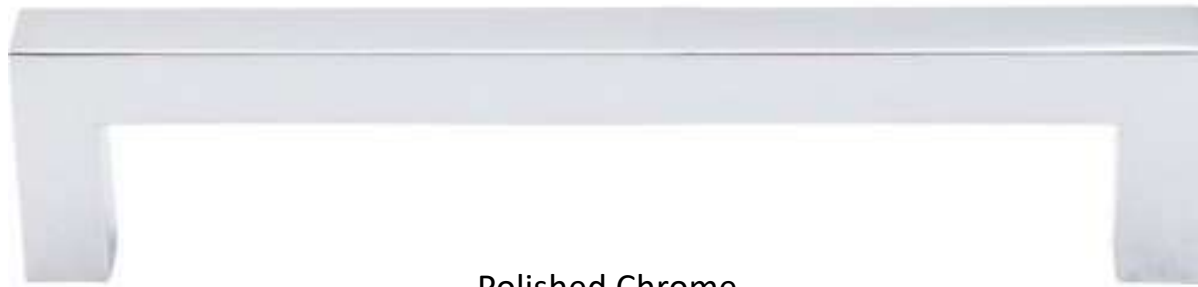

M16

6"

MG6

6"

Hardware Options - Sonoran Collection

Brushed Satin Nickel

Flat Black

Polished Chrome