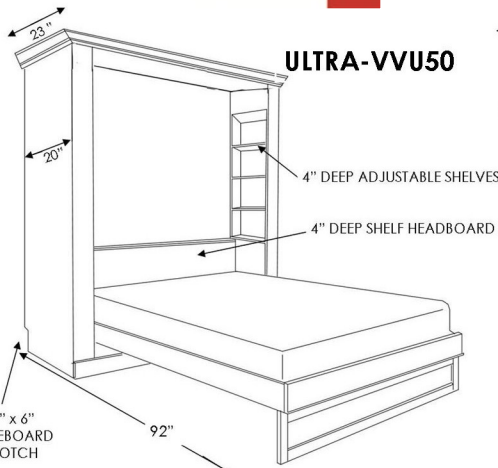

VALENCIA ULTRA & SUPREME

ULTRA-VVU50

SUPREME-VVS50

	SKU	DIMENSION CLOSED	DIMENSION OPEN
QUEEN ULTRA BED	VVU50	80 w x 23 d x 90 h	80 w x 92 d x 90 h
QUEEN SUPREME BED	VVS50	70 w x 24.5 d x 90.5 h	70 w x 93 d x 90.5 h

3 DRAWER
3 Drawers with 3 open adjustable shelves

VTFS-WC 17.5 x 85.5
VPTF-WC 25.5 x 85.5
VPGF-WC 33.5 x 85.5

2 DRAWER NIGHTSTAND
2 Drawers -pull out tray with 3 open adjustable shelves.

VNFS-WC 17.5 x 85.5
VPNF-WC 25.5 x 85.5

3 DRAWERS-2-DOOR
3 drawers -with 2 Doors. Inside has clothes hangar bar.

VPWU-WC 33.5 x 85.5

BOOKCASE
Center fixed shelf with 4 adjustable shelves.

VBFS-WC 17.5 x 85.5
VPBF-WC 25.5 x 85.5
VBFL-WC 33.5 x 85.5

VPAF-WC 25.5 x 85.5

DESK CART-DC 63w x 31.5h x 22d
FILE CART-VFC 16 5/8w x 28.5h x 22d

VDFL-WC 33.5 x 85.5
BSDL 30 x 84 long
VFD 24w x 17d x 28h

VDFS-WC 17.5 x 85.5
VPCF-WC 25.5 x 85.5
BSD 20 x 84 long
VFD 24w x 17d x 28h