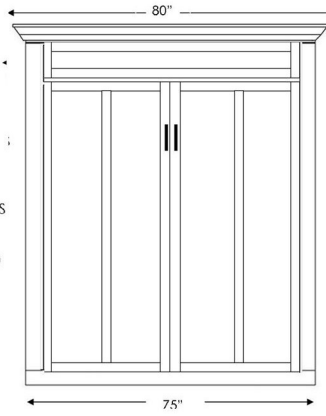

VALENCIA ULTRA & SUPREME

ULTRA-VVU50

SUPREME-VVS50

	SKU	DIMENSION CLOSED	DIMENSION OPEN
QUEEN ULTRA BED	VVU50	80 w x 23 d x 90 h	80 w x 92 d x 90 h
QUEEN SUPREME BED	VVS50	70 w x 24.5 d x 90.5 h	70 w x 93 d x 90.5 h

3 DRAWER
3 Drawers with 3 open adjustable shelves

VTFS-WC 17.5 x 85.5
VPTF-WC 25.5 x 85.5
VPGF-WC 33.5 x 85.5

2 DRAWER NIGHTSTAND
2 Drawers -pull out tray with 3 open adjustable shelves.

VNFS-WC 17.5 x 85.5
VPNF-WC 25.5 x 85.5

3 DRAWER-DOOR
3 Drawers with Door. Inside has 3 adj. shelves.

VWFS-WC 17.5 x 85.5
VPWF-WC 25.5 x 85.5

2 FILE DRAWERS-PENCIL-DOOR
2 lateral file drawers pencil-with Door. Inside has 3 adj. shelves.

VXFS-WC 17.5 x 85.5
VPXF-WC 25.5 x 85.5

VPAF-WC 25.5 x 85.5

DESK CART-DC 63w x 31.5h x 22d
FILE CART-VFC 16 5/8w x 28.5h x 22d

VDFL-WC 33.5 x 85.5
BSDL 30 x 84 long
VFD 24w x 17d x 28h

VDFS-WC 17.5 x 85.5
VPCF-WC 25.5 x 85.5
BSD 20 x 84 long
VFD 24w x 17d x 28h