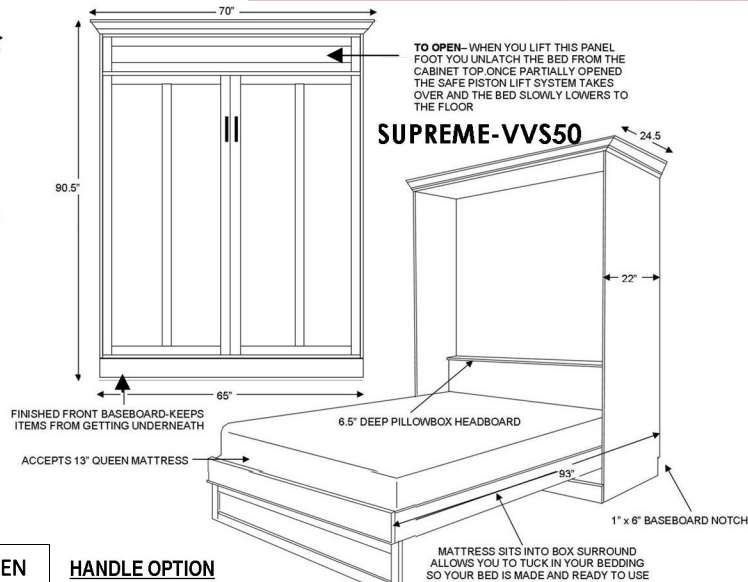

VALENCIA ULTRA & SUPREME

ULTRA-VVU50

SUPREME-VVS50

	SKU	DIMENSION CLOSED	DIMENSION OPEN
QUEEN ULTRA BED	VVU50	80 w x 23 d x 90 h	80 w x 92 d x 90 h
QUEEN SUPREME BED	VVS50	70 w x 24.5 d x 90.5 h	70 w x 93 d x 90.5 h

3 DRAWER
3 Drawers with 3 open adjustable shelves

VTFS-WC 17.5 x 85.5
VPTF-WC 25.5 x 85.5
VPGF-WC 33.5 x 85.5

2 DRAWER NIGHTSTAND
2 Drawers -pull out tray with 3 open adjustable shelves.

VNFS-WC 17.5 x 85.5
VPNF-WC 25.5 x 85.5

3 DRAWER-DOOR
3 Drawers with Door. Inside has 3 adj. shelves.

VWFS-WC 17.5 x 85.5
VPWF-WC 25.5 x 85.5

2 FILE DRAWERS-PENCIL-DOOR
2 lateral file drawers pencil-with Door. Inside has 3 adj. shelves.

VXFS-WC 17.5 x 85.5
VPXF-WC 25.5 x 85.5

VPAF-WC 25.5 x 85.5

DESK CART-DC 63w x 31.5h x 22d
FILE CART-VFC 16 5/8w x 28.5h x 22d

VDFL-WC 33.5 x 85.5
BSDL 30 x 84 long
VFD 24w x 17d x 28h

VDFS-WC 17.5 x 85.5
VPCF-WC 25.5 x 85.5
BSD 20 x 84 long
VFD 24w x 17d x 28h