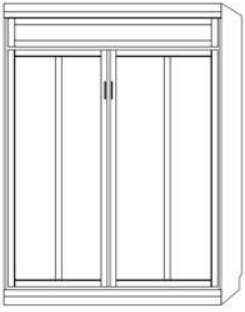

STANDARD

DELUXE

PREMIUM

Straight top-flat headboard • Curved Top- Shelf Hdbd-Bookcases • Straight Top-Shelf Hdbd-Bookcases

FINISHES:

- NATURAL HONEY MAPLE
- SUNSET COGNAC
- BARK GRAY GRAY
- CINNAMON CARAMEL
- ESPRESSO

PREMIUM FINISHES:

- WHITE
- ALABASTER
- COBALT

	SKU	DIMENSION CLOSED	DIMENSION OPEN
QUEEN STANDARD	VV50	65w x 17d x 90h	65w x 86d x 90h
FULL STANDARD	VV46	59w x 17d x 85h	59w x 81d x 85h
QUEEN DELUXE	VVX50	75w x 25d x 90h	75w x 92d x 90h
QUEEN PREMIUM	VVZ50	75w x 20d x 90h	75w x 92d x 90h