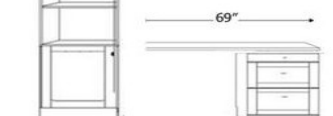

- VTDFS 16 X 85
- TDQS 16 X 90
- TPCF 24 X 85
- TPCQ 24 X 90
- BSD Straight desktop
- TFD DESK BASE

- NIGHTSTAND-3 DRAWER-TNS 24w x 17d x 28h
- NIGHTSTAND-TRAY-TNST 24w x 17d x 28h

PRODUCT OPTIONS ARE SUBJECT TO CHANGE WITHOUT NOTICE