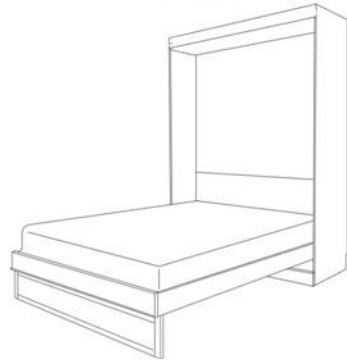

STANDARD

DELUXE

PREMIUM

Straight top-flat headboard • Curved Top- Shelf Hdbd-Bookcases • Straight Top-Shelf Hdbd-Bookcases

FINISHES:

- NATURAL HONEY MAPLE
- SUNSET COGNAC
- BARK GRAY GRAY
- CINNAMON CARAMEL
- ESPRESSO

PREMIUM FINISHES:

- WHITE
- ALABASTER
- COBALT

	SKU	DIMENSION CLOSED	DIMENSION OPEN
QUEEN STANDARD	TV50	65w x 17d x 90h	65w x 86d x 90h
FULL STANDARD	TV46	59w x 17d x 85h	59w x 81d x 85h
QUEEN DELUXE	TVX50	75w x 25d x 90h	75w x 92d x 90h
QUEEN PREMIUM	TVZ50	75w x 20d x 90h	75w x 92d x 90h

TAHOE standard, deluxe, premium side storage cabinets

3 DRAWER

- TTFS 16 X 85
- TTQS 16 X 90
- TPTF 24 X 85
- TPTQ 24 X 90
- TPGF 32 X 85
- TPGQ 32 X 90

3 DRAWER-DOOR

- TWFS 16 X 85
- TWQS 16 X 90
- TPWF 24 X 85
- TPWQ 24 X 90

FOLD DOWN DESK

- TPAF 24 x 85

2 DRAWER NIGHTSTAND

1. 2 Drawers -pull out tray with 3 open adjustable shelves.
2. TNFS 16 X 85
   - TNQS 16 X 90
   - TPNF 24 X 85
   - TPNQ 24 X 90

2 LATERAL FILES-PENCIL-DOOR

- TXFS 16 X 85
- TXQS 16 X 90
- TPXF 24 X 85
- TPXQ 24 X 90

1. DESK-DC 63w X 31 1/2h x 22d
2. FILE CART TFC 16 5/8x 28 1/2 x 22

2 LATERAL FILES-PENCIL

1. 2 Lateral File Drawers , pencil drawer with 3 adj. shelves
2. TLFS 16 X 85
   - TLQS 16 X 90
   - TPLF 24 X 85
   - TPLQ 24 X 90

3 DRAWER-2 DOOR

1. 3 drawers -with 2 Doors. Inside has clothes hangar bar.
2. TPWU 32 x 85

2 DOOR

1. DESK BASE-1 lateral file drawer, medium drawer & pencil drawer
2. 69"

- TDFL 32 X 85
- TDQL 32 X 90
- BSDL Shaped Desktop
- TLD 24 X 90

2 DRAWER NIGHTSTAND-DOOR

1. 2 Drawers -pull out tray with 1 open shelf and Door..
2. TUFS 16 X 85
   - TUQS 16 X 90
   - TPUF 24 X 85
   - TPUQ 24 X 90

BOOKCASE

- TBFS 16 X 85
- TBQS 16 X 90
- TPBF 24 X 85
- TPBQ 24 X 90
- TBFL 32 X 85
- TBQL 32 X 90

1. DESK BASE-1 lateral file drawer, medium drawer & pencil drawer
2. 69"

- VTDFS 16 X 85
- TDQS 16 X 90
- TPCF 24 X 85
- TPCQ 24 X 90
- BSD Straight desktop
- TFD DESK BASE

- NIGHTSTAND-3 DRAWER-TNS 24w x 17d x 28h
- NIGHTSTAND-TRAY-TNST 24w x 17d x 28h

PRODUCT OPTIONS ARE SUBJECT TO CHANGE WITHOUT NOTICE