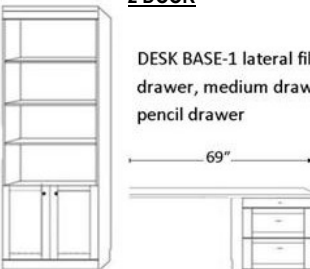

**FOLD DOWN DESK**

- TPAF 24 x 85

**2 DRAWER NIGHTSTAND**

- 2 Drawers -pull out tray with 3 open adjustable shelves.
- TNFS 16 X 85
  - TNQS 16 X 90
  - TPNF 24 X 85
  - TPNQ 24 X 90

**2 LATERAL FILES-PENCIL-DOOR**

- TXFS 16 X 85
- TXQS 16 X 90
- TPXF 24 X 85
- TPXQ 24 X 90

- DESK-DC 63w X 31 1/2h x 22d
- FILE CART TFC 16 5/8x 28 1/2 x 22

**2 LATERAL FILES-PENCIL**

- 2 Lateral File Drawers , pencil drawer with 3 adj. shelves
- TLFS 16 X 85
  - TLQS 16 X 90
  - TPLF 24 X 85
  - TPLQ 24 X 90

**3 DRAWER-2 DOOR**

- 3 drawers -with 2 Doors. Inside has clothes hangar bar.
- TPWU 32 x 85

**2 DOOR**

- DESK BASE-1 lateral file drawer, medium drawer & pencil drawer
- 69"

- TDFL 32 X 85
- TDQL 32 X 90
- BSDL Shaped Desktop
- TLD 24 X 90