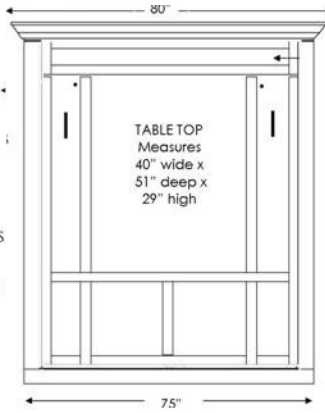

A comfortable extra bed for any room!

RYLAND TABLE ULTRA & SUPREME

ULTRA-RVUT50

	SKU	DIMENSION CLOSED	DIMENSION OPEN
QUEEN ULTRA TABLE BED	RVUT50	80 w x 23 d x 90 h	80 w x 92 d x 90 h
QUEEN SUPREME TABLE BED	RVST50	70 w x 24.5 d x 90.5 h	70 w x 93 d x 90.5 h

RLFS-WC 17.5 x 85.5
RPLF-WC 25.5 x 85.5

2 DRAWER NIGHTSTAND-DOOR
2 Drawers -pull out tray with 1 open shelf and Door..

RUFS-WC 17.5 x 85.5
RPUF-WC 25.5 x 85.5

3 DRAWER-DOOR
3 Drawers with Door. Inside has 3 adj. shelves.

RPWU-WC 33.5 x 85.5

BOOKCASE
Center fixed shelf with 4 adjustable shelves.

RBFS-WC 17.5 x 85.5
RPBF-WC 25.5 x 85.5
RBFL-WC 33.5 x 85.5

RPAF-WC 25.5 x 85.5

DESK CART-DC 63w x 31.5h x 22d
FILE CART-RFC 16 5/8w x 28.5h x 22d

RDFL-WC 33.5 x 85.5
BSDL 30 x 84 long
RFD 24w x 17d x 28h

RDFS-WC 17.5 x 85.5
RPCF-WC 25.5 x 85.5
BSD 20 x 84 long
RFD 24w x 17d x 28h

NIGHTSTAND-3 Drawers-pencil **RNS** 25.5 x 85.5
NIGHTSTAND-2 drawer with tray **RNST** 25.5 x 85.5