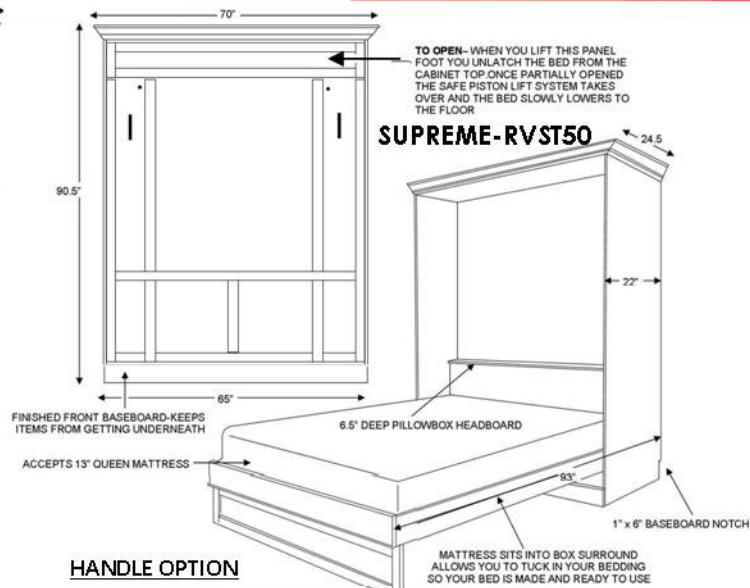

SUPREME-RVST50

HANDLE OPTION

- #11 CODY NICKEL #15 BRIDGE BLACK #18 BRIDGE BRASS
- #3 NICKEL BAR #12 CODY BRONZE #16 BRIDGE BRONZE
- #13 BRONZE BAR #17 BRIDGE NICKEL #10 CODY BLACK #14 CODY GOLD