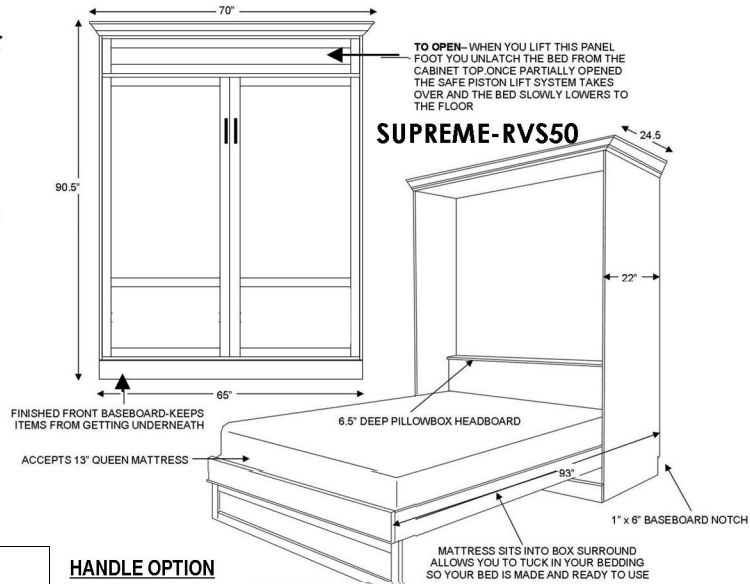

## SUPREME-RVS50

	SKU	DIMENSION CLOSED	DIMENSION OPEN
QUEEN ULTRA BED	RVU50	80 w x 23 d x 90 h	80 w x 92 d x 90 h
QUEEN SUPREME BED	RVS50	70 w x 24.5 d x 90.5 h	70 w x 93 d x 90.5 h

**3 DRAWER**  
3 Drawers with 3 open adjustable shelves  
**RTFS-WC** 17.5 x 85.5  
**RPTF-WC** 25.5 x 85.5  
**RPGF-WC** 33.5 x 85.5

**2 DRAWER NIGHTSTAND**  
2 Drawers –pull out tray with 3 open adjustable shelves.  
**RNFS-WC** 17.5 x 85.5  
**RPNF-WC** 25.5 x 85.5

**3 DRAWER-DOOR**  
3 Drawers with Door. Inside has 3 adj. shelves.  
**RWFS-WC** 17.5 x 85.5  
**RPWF-WC** 25.5 x 85.5

**2 FILE DRAWERS-PENCIL-DOOR**  
2 lateral file drawers pencil-with Door. Inside has 3 adj. shelves.  
**RXFS-WC** 17.5 x 85.5  
**RPXF-WC** 25.5 x 85.5

**RPAF-WC** 25.5 x 85.5

**DESK CART-DC** 63w x 31.5h x 22d  
**FILE CART-RFC** 16 5/8w x 28.5h x 22d

**RDFL-WC** 33.5 x 85.5  
**BSDL** 30 x 84 long  
**RFD** 24w x 17d x 28h

**RDFS-WC** 17.5 x 85.5  
**RPCF-WC** 25.5 x 85.5  
**BSD** 20 x 84 long  
**RFD** 24w x 17d x 28h