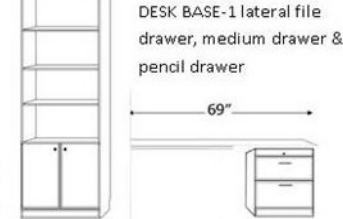

	SKU	DIMENSION CLOSED	DIMENSION OPEN
QUEEN STANDARD	PV50	65w x 17d x 90h	65w x 86d x 90h
FULL STANDARD	PV46	59w x 17d x 85h	59w x 81d x 85h
QUEEN DELUXE	PVX50	75w x 25d x 90h	75w x 92d x 90h
QUEEN PREMIUM	PVZ50	75w x 20d x 90h	75w x 92d x 90h

2 Drawers -pull out tray with 1 open shelf and Door..

PUFS	16 X 85
PUQS	16 X 90
PPUF	24 X 85
PPUQ	24 X 90

3 DRAWER-DOOR

PWFS	16 X 85
PWQS	16 X 90
PPWF	24 X 85
PPWQ	24 X 90

2 LATERAL FILES-PENCIL-DOOR

2 lateral file drawers pencil-with Door.

PXFS	16 X 85
PXQS	16 X 90
PPXF	24 X 85
PPXQ	24 X 90

3 DRAWER-2 DOOR

3 drawers -with 2 Doors. Inside has clothes hangar bar.

PPWU	32 x 85
------	---------

BOOKCASE

PBFS	16 X 85
PBQS	16 X 90
PPBF	24 X 85
PPBQ	24 X 90
PBFL	32 X 85
PBQL	32 X 90

FOLD DOWN DESK

PPAF 24 x 85

DESK-DC 63w X 31 1/2h x 22d
FILE CART PFC 16 5/8x 28 1/2 x 22

2 DOOR

PDFL 32 X 85

PQFL 32 X 90

BSDL Shaped Desktop

PLD 24 X 90