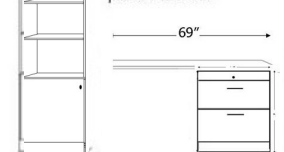

	SKU	DIMENSION CLOSED	DIMENSION OPEN
QUEEN STANDARD	PV50	65w x 17d x 90h	65w x 86d x 90h
FULL STANDARD	PV46	59w x 17d x 85h	59w x 81d x 85h
QUEEN DELUXE	PVX50	75w x 25d x 90h	75w x 92d x 90h
QUEEN PREMIUM	PVZ50	75w x 20d x 90h	75w x 92d x 90h

PXFS	16 X 85
PXQS	16 X 90
PPXF	24 X 85
PPXQ	24 X 90

3 DRAWER-2 DOOR

3 drawers -with 2 Doors. Inside has clothes hangar bar.

PPWU	32 x 85
------	---------

BOOKCASE

PBFS	16 X 85
PBQS	16 X 90
PPBF	24 X 85
PPBQ	24 X 90
PBFL	32 X 85
PBQL	32 X 90

FOLD DOWN DESK

PPAF 24 x 85

DESK-DC 63w X 31 1/2h x 22d
FILE CART PFC 16 5/8x 28 1/2 x 22

2 DOOR

PDFL 32 X 85

PQFL 32 X 90

BSDL Shaped Desktop

PLD 24 X 90

DESK BASE-1 lateral file drawer, medium drawer & pencil drawer

PDFS 16 X 85

PDQS 16 X 90

PPCF 24 X 85

PPCQ 24 X 90

BSD Straight desktop

PFD DESK BASE

PRODUCT OPTIONS ARE SUBJECT TO CHANGE WITHOUT NOTICE