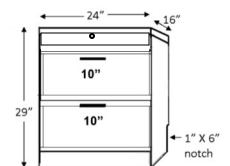

PORTOLA HORIZONTAL

STAIN FINISH

SKU	DESCRIPTION	CLOSED DIMENSION	OPEN DIMENSION	MATTRESS DEPTH
PS50	QUEEN HORIZONTAL	85w x 17d x 70.5 h	85w x 66d x 70.5 h	12"
PSTOP	FINISHED TOP			

BRUSHED NICKEL

#17 BRIDGE #11 CODY #3 BAR

2 Drawers - pull out tray with
open adjustable shelves.

PNHQS 16 X 70.5
PNHQM 24 X 70.5

2 LATERAL FILES-PENCIL

2 Lateral File Drawers, pencil
drawer with adj. shelves

PLHQS 16 X 70.5
PLHQM 24 X 70.5

BOOKCASE

PBHQS 16 X 70.5
PBHQM 24 X 70.5

2 DOOR

69"

PSHQL 32 X 85
BSDL Shaped Desktop
PLD DESK BASE

DOOR

69"

PDHQS 16 X 70.5
PDHQM 24 X 70.5
BSD Straight desktop
PFD DESK BASE

DESK-DC 63w X 31 1/2h x 22d
FILE CART PFC 16 5/8x 28 1/2 x 22

NIGHTSTAND-3 DRAWER-PNS 24w x 16d x 29h
NIGHTSTAND-2 DRW TRAY-PNST 24w x 16d x 29h

NIGHTSTAND

TOP FLUSH ON SIDES AND BACK