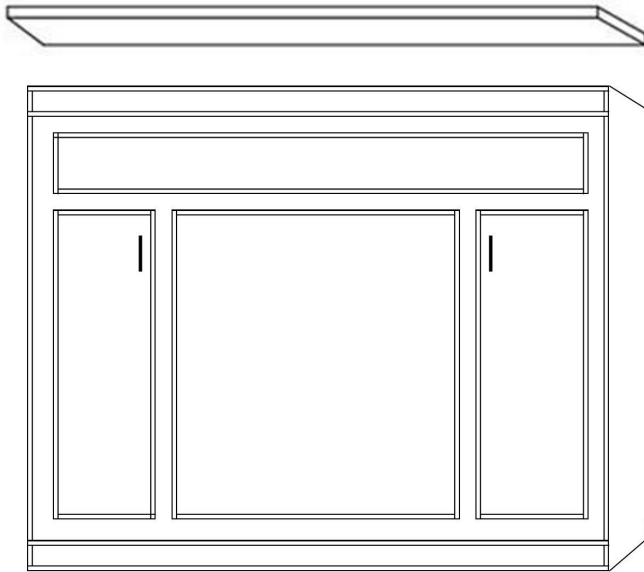

PORTOLA HORIZONTAL

STAIN FINISH

SKU	DESCRIPTION	CLOSED DIMENSION	OPEN DIMENSION	MATTRESS DEPTH
PS50	QUEEN HORIZONTAL	85w x 17d x 70.5 h	85w x 66d x 70.5 h	12"
PSTOP	FINISHED TOP			

BRUSHED NICKEL

#17 BRIDGE #11 CODY #3 BAR

BRONZE

#16 BRIDGE #12 CODY #13 BAR

FLAT BLACK

#15 BRIDGE #10 CODY #18 BRIDGE #14 CODY

BRUSHED GOLD

3 DRAWER

PTHQS 16 X 70.5
PTHQM 24 X 70.5

2 DRAWER NIGHTSTAND

2 Drawers - pull out tray with
open adjustable shelves.

PNHQS 16 X 70.5
PNHQM 24 X 70.5

2 LATERAL FILES-PENCIL

2 Lateral File Drawers, pencil
drawer with adj. shelves

PLHQS 16 X 70.5
PLHQM 24 X 70.5

BOOKCASE