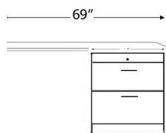

STANDARD DESK BED

STAIN FINISH

PAINT FINISH

SKU	DESCRIPTION	AS DESK DIMENSION	AS BED DIMENSION	MATTRESS DEPTH
AB50	QUEEN HORIZONTAL DESK BED	88w x 50.5d x 75 h	88w x 70d x 75 h	10"
AB46	FULL HORIZONTAL DESK BED	85w x 44d x 75 h	85w x 64d x 75 h	10"

BRUSHED NICKEL

BRONZE

FLAT BLACK

BRUSHED GOLD

3 DRAWER

ATHQS	16 X 70.5
ATHQM	24 X 70.5

2 DRAWER NIGHTSTAND

2 Drawers –pull out tray with open adjustable shelves.

ANHQS	16 X 70.5
ANHQM	24 X 70.5

2 LATERAL FILES-PENCIL

2 Lateral File Drawers , pencil drawer with adj. shelves

ALHQS	16 X 70.5
ALHQM	24 X 70.5

BOOKCASE

ABHQS	16 X 70.5
ABHQM	24 X 70.5

2 DOOR

ASHQL	32 X 85
BSDL	Shaped Desktop
ALD	DESK BASE

DOOR

ADHQS	16 X 70.5
ADHQM	24 X 70.5
BSD	Straight desktop
AFD	DESK BASE

DESK-DC	63w X 31 1/2h x 22d
FILE CART AFC	16 5/8x 28 1/2 x 22

NIGHTSTAND-3 DRAWER-ANS	24w x 16d x 29h
NIGHTSTAND-2 DRW TRAY-ANST	24w x 16d x 29h