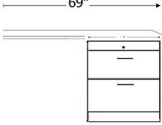

STANDARD DESK BED

STAIN FINISH

PAINT FINISH

SKU	DESCRIPTION	AS DESK DIMENSION	AS BED DIMENSION	MATTRESS DEPTH
AB50	QUEEN HORIZONTAL DESK BED	88w x 50.5d x 75 h	88w x 70d x 75 h	10"
AB46	FULL HORIZONTAL DESK BED	85w x 44d x 75 h	85w x 64d x 75 h	10"

ANHQS	16 X 70.5
ANHQM	24 X 70.5

2 LATERAL FILES-PENCIL

2 Lateral File Drawers , pencil drawer with adj. shelves

ALHQS	16 X 70.5
ALHQM	24 X 70.5

BOOKCASE

ABHQS	16 X 70.5
ABHQM	24 X 70.5

2 DOOR

ASHQL	32 X 85
BSDL	Shaped Desktop
ALD	DESK BASE

DOOR

ADHQS	16 X 70.5
ADHQM	24 X 70.5
BSD	Straight desktop
AFD	DESK BASE

DESK-DC	63w X 31 1/2h x 22d
FILE CART AFC	16 5/8x 28 1/2 x 22

NIGHTSTAND-3 DRAWER-ANS	24w x 16d x 29h
NIGHTSTAND-2 DRW TRAY-ANST	24w x 16d x 29h