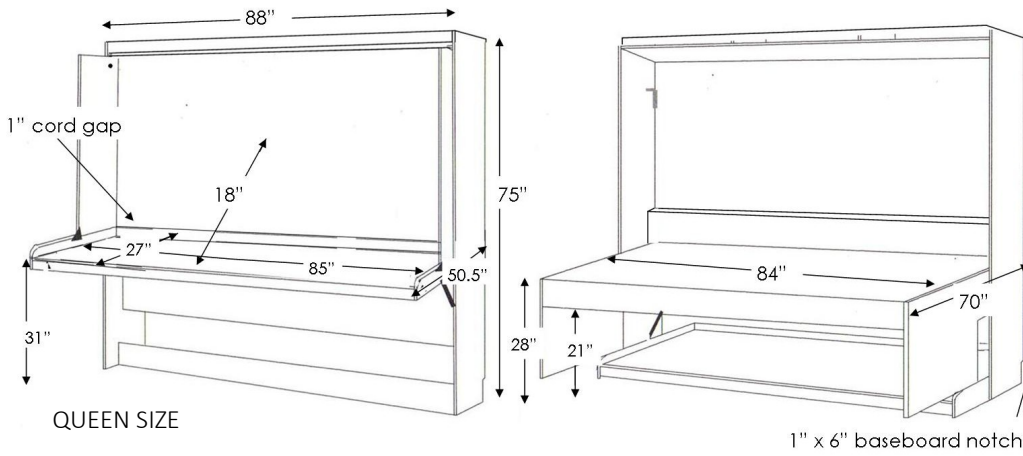

STANDARD DESK BED

STAIN FINISH

PAINT FINISH

SKU	DESCRIPTION	AS DESK DIMENSION	AS BED DIMENSION	MATTRESS DEPTH
AB50	QUEEN HORIZONTAL DESK BED	88w x 50.5d x 75 h	88w x 70d x 75 h	10"
AB46	FULL HORIZONTAL DESK BED	85w x 44d x 75 h	85w x 64d x 75 h	10"

BRUSHED NICKEL

BRONZE

FLAT BLACK

BRUSHED GOLD

3 DRAWER

ATHQS	16 X 70.5
ATHQM	24 X 70.5

2 DRAWER NIGHTSTAND

2 Drawers –pull out tray with open adjustable shelves.

ANHQS	16 X 70.5
ANHQM	24 X 70.5

2 LATERAL FILES-PENCIL

2 Lateral File Drawers , pencil drawer with adj. shelves

ALHQS	16 X 70.5
ALHQM	24 X 70.5

BOOKCASE

ABHQS	16 X 70.5
ABHQM	24 X 70.5

2 DOOR

ASHQL	32 X 85
BSDL	Shaped Desktop
ALD	DESK BASE

DOOR

ADHQS	16 X 70.5
ADHQM	24 X 70.5
BSD	Straight desktop
AFD	DESK BASE

DESK-DC	63w X 31 1/2h x 22d
FILE CART AFC	16 5/8x 28 1/2 x 22

NIGHTSTAND-3 DRAWER-ANS	24w x 16d x 29h
NIGHTSTAND-2 DRW TRAY-ANST	24w x 16d x 29h