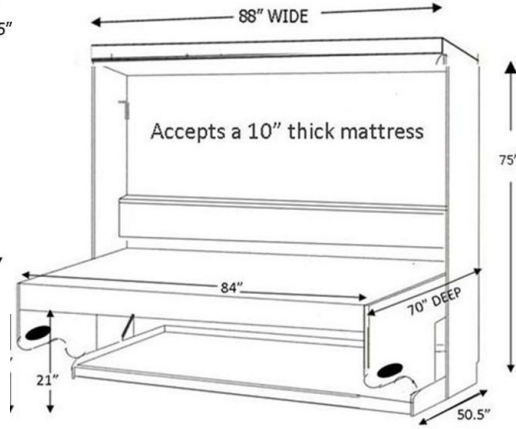

DELUXE DESK BED

STAIN FINISH

SKU	DESCRIPTION	AS DESK DIMENSION	AS BED DIMENSION	MATTRESS DEPTH
BB50	QUEEN HORIZONTAL DESK BED	88w x 50.5d x 75 h	88w x 70d x 75 h	10"

3 DRAWER

BTHQS	16 X 70.5
BTHQM	24 X 70.5

2 DRAWER NIGHTSTAND

2 Drawers –pull out tray with
open adjustable shelves.

BNHQS	16 X 70.5
BNHQM	24 X 70.5

2 LATERAL FILES-PENCIL

2 Lateral File Drawers , pencil
drawer with adj. shelves

BLHQS	16 X 70.5
BLHQM	24 X 70.5

BOOKCASE

BBHQS	16 X 70.5
BBHQM	24 X 70.5

2 DOOR

BSHQL	32 X 85
BSDL	Shaped Desktop
BLD	DESK BASE

DOOR

BDHQS	16 X 70.5
BDHQM	24 X 70.5
BSD	Straight desktop
BFD	DESK BASE

DESK-DC	63w X 31 1/2h x 22d
FILE CART BFC	16 5/8x 28 1/2 x 22

NIGHTSTAND-3 DRAWER-BNS	24w x 16d x 29h
NIGHTSTAND-2 DRW TRAY-BNST	24w x 16d x 29h

NIGHTSTAND

TOP FLUSH ON SIDES AND BACK