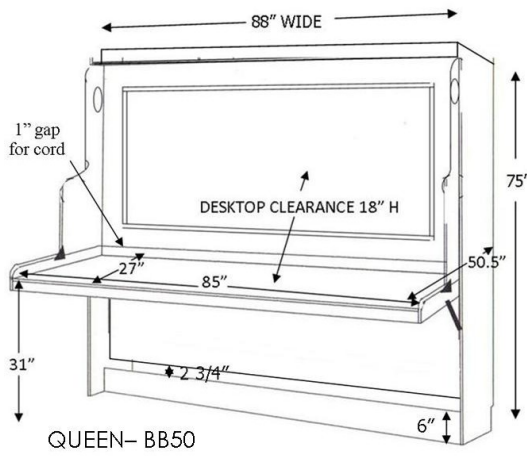

DELUXE DESK BED

STAIN FINISH

SKU	DESCRIPTION	AS DESK DIMENSION	AS BED DIMENSION	MATTRESS DEPTH
BB50	QUEEN HORIZONTAL DESK BED	88w x 50.5d x 75 h	88w x 70d x 75 h	10"

3 DRAWER

BTHQS	16 X 70.5
BTHQM	24 X 70.5

2 DRAWER NIGHTSTAND

2 Drawers –pull out tray with
open adjustable shelves.

BNHQS	16 X 70.5
BNHQM	24 X 70.5

2 LATERAL FILES-PENCIL

2 Lateral File Drawers , pencil
drawer with adj. shelves

BLHQS	16 X 70.5
BLHQM	24 X 70.5

BOOKCASE

BBHQS	16 X 70.5
BBHQM	24 X 70.5

2 DOOR

BSHQL	32 X 85
BSDL	Shaped Desktop
BLD	DESK BASE

DOOR

BDHQS	16 X 70.5
BDHQM	24 X 70.5
BSD	Straight desktop
BFD	DESK BASE

DESK-DC	63w X 31 1/2h x 22d
FILE CART BFC	16 5/8x 28 1/2 x 22

NIGHTSTAND-3 DRAWER-BNS	24w x 16d x 29h
NIGHTSTAND-2 DRW TRAY-BNST	24w x 16d x 29h

NIGHTSTAND

TOP FLUSH ON SIDES AND BACK