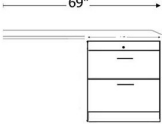

DELUXE DESK BED

STAIN FINISH

SKU	DESCRIPTION	AS DESK DIMENSION	AS BED DIMENSION	MATTRESS DEPTH
BB50	QUEEN HORIZONTAL DESK BED	88w x 50.5d x 75 h	88w x 70d x 75 h	10"

3 DRAWER

BTHQS	16 X 70.5
BTHQM	24 X 70.5

2 DRAWER NIGHTSTAND

2 Drawers –pull out tray with
open adjustable shelves.

BNHQS	16 X 70.5
BNHQM	24 X 70.5

2 LATERAL FILES-PENCIL

2 Lateral File Drawers , pencil
drawer with adj. shelves

BLHQS	16 X 70.5
BLHQM	24 X 70.5

BOOKCASE

BBHQS	16 X 70.5
BBHQM	24 X 70.5

2 DOOR

BSHQL	32 X 85
BSDL	Shaped Desktop
BLD	DESK BASE

DOOR

BDHQS	16 X 70.5
BDHQM	24 X 70.5
BSD	Straight desktop
BFD	DESK BASE

DESK-DC	63w X 31 1/2h x 22d
FILE CART BFC	16 5/8x 28 1/2 x 22