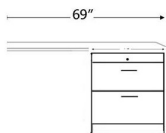

DELUXE DESK BED

STAIN FINISH

SKU	DESCRIPTION	AS DESK DIMENSION	AS BED DIMENSION	MATTRESS DEPTH
BB50	QUEEN HORIZONTAL DESK BED	88w x 50.5d x 75 h	88w x 70d x 75 h	10"

3 DRAWER

BTHQS	16 X 70.5
BTHQM	24 X 70.5

2 DRAWER NIGHTSTAND

2 Drawers –pull out tray with
open adjustable shelves.

BNHQS	16 X 70.5
BNHQM	24 X 70.5

2 LATERAL FILES-PENCIL

2 Lateral File Drawers , pencil
drawer with adj. shelves

BLHQS	16 X 70.5
BLHQM	24 X 70.5

BOOKCASE

BBHQS	16 X 70.5
BBHQM	24 X 70.5

2 DOOR

BSHQL	32 X 85
BSDL	Shaped Desktop
BLD	DESK BASE

DOOR

BDHQS	16 X 70.5
BDHQM	24 X 70.5
BSD	Straight desktop
BFD	DESK BASE

DESK-DC	63w X 31 1/2h x 22d
FILE CART BFC	16 5/8x 28 1/2 x 22