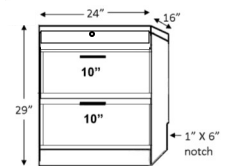

DELUXE DESK BED

STAIN FINISH

SKU	DESCRIPTION	AS DESK DIMENSION	AS BED DIMENSION	MATTRESS DEPTH
BB50	QUEEN HORIZONTAL DESK BED	88w x 50.5d x 75 h	88w x 70d x 75 h	10"

3 DRAWER

BTHQS	16 X 70.5
BTHQM	24 X 70.5

2 DRAWER NIGHTSTAND

2 Drawers –pull out tray with
open adjustable shelves.

BNHQS	16 X 70.5
BNHQM	24 X 70.5

2 LATERAL FILES-PENCIL

2 Lateral File Drawers , pencil
drawer with adj. shelves

BLHQS	16 X 70.5
BLHQM	24 X 70.5

BOOKCASE

BBHQS	16 X 70.5
BBHQM	24 X 70.5

2 DOOR

BSHQL	32 X 85
BSDL	Shaped Desktop
BLD	DESK BASE

DOOR

BDHQS	16 X 70.5
BDHQM	24 X 70.5
BSD	Straight desktop
BFD	DESK BASE

DESK-DC	63w X 31 1/2h x 22d
FILE CART BFC	16 5/8x 28 1/2 x 22

NIGHTSTAND-3 DRAWER-BNS	24w x 16d x 29h
NIGHTSTAND-2 DRW TRAY-BNST	24w x 16d x 29h

NIGHTSTAND

TOP FLUSH ON SIDES AND BACK