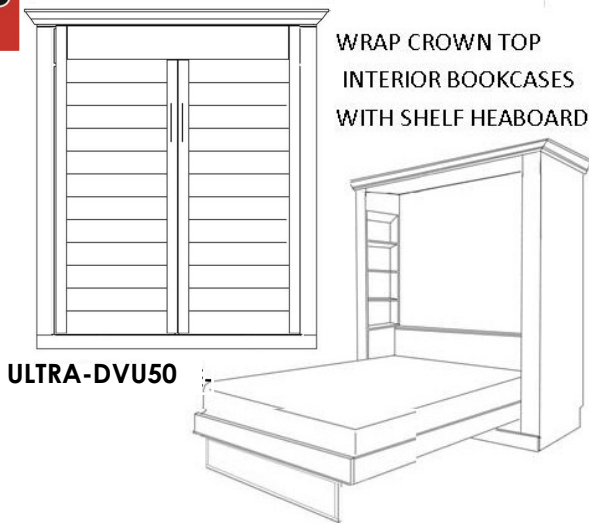

DUBLIN ULTRA & SUPREME

ULTRA-DVU50

WRAP CROWN TOP
INTERIOR BOOKCASES
WITH SHELF HEADBOARD

SUPREME-DVS50

WRAP CROWN TOP
PILLOW STORAGE HEADBOARD

SKU	DESCRIPTION	CLOSED DIMENSIONS	OPEN DIMENSIONS	MATTRESS DEPTH
DVU50	QUEEN VERTICAL ULTRA	80 X 23 X 90.5	80 X 92 X 90.5	12"
DVS50	QUEEN VERTICAL SUPREME	70 X 24.5 X 90.5	70 X 93 X 90.5	13"

3 DRAWER
3 Drawers with 3 open adjustable shelves

ATFS-WC 17.5 x 85.5
APTF-WC 25.5 x 85.5
APGF-WC 33.5 x 85.5

2 DRAWER NIGHTSTAND
2 Drawers –pull out tray with 3 open adjustable shelves.

ANFS-WC 17.5 x 85.5
APNF-WC 25.5 x 85.5

APWU-WC 33.5 x 85.5

BOOKCASE
Center fixed shelf with 4 adjustable shelves.

ABFS-WC 17.5 x 85.5
APBF-WC 25.5 x 85.5
ABFL-WC 33.5 x 85.5

DESK CART-DC 63w x 31.5hx 22d
FILE CART-AFC 16 5/8w x 28.5h x 22d

APAF-WC 25.5 x 85.5

BSDL 30 x 84 SHAPED DESKTOP
AFD 24w x 17d x 28h

APCF-WC 25.5 x 85.5
BSD 20 x 84 STRAIGHT DESKTOP
AFD 24w x 17d x 28h