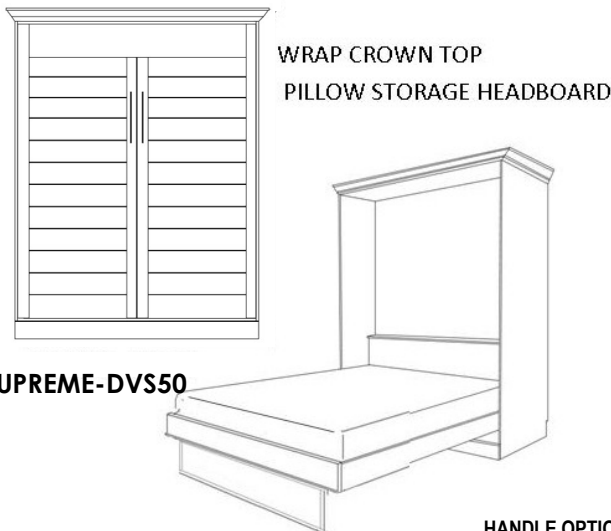

DUBLIN ULTRA & SUPREME

ULTRA-DVU50

WRAP CROWN TOP
INTERIOR BOOKCASES
WITH SHELF HEADBOARD

SUPREME-DVS50

WRAP CROWN TOP
PILLOW STORAGE HEADBOARD

SKU	DESCRIPTION	CLOSED DIMENSIONS	OPEN DIMENSIONS	MATTRESS DEPTH
DVU50	QUEEN VERTICAL ULTRA	80 X 23 X 90.5	80 X 92 X 90.5	12"
DVS50	QUEEN VERTICAL SUPREME	70 X 24.5 X 90.5	70 X 93 X 90.5	13"

3 DRAWER
3 Drawers with 3 open adjustable shelves

ATFS-WC 17.5 x 85.5
APTF-WC 25.5 x 85.5
APGF-WC 33.5 x 85.5

2 DRAWER NIGHTSTAND
2 Drawers –pull out tray with 3 open adjustable shelves.

ANFS-WC 17.5 x 85.5
APNF-WC 25.5 x 85.5

APWU-WC 33.5 x 85.5

BOOKCASE
Center fixed shelf with 4 adjustable shelves.

ABFS-WC 17.5 x 85.5
APBF-WC 25.5 x 85.5
ABFL-WC 33.5 x 85.5

DESK CART-DC 63w x 31.5hx 22d
FILE CART-AFC 16 5/8w x 28.5h x 22d

APAF-WC 25.5 x 85.5

BSDL 30 x 84 SHAPED DESKTOP
AFD 24w x 17d x 28h

APCF-WC 25.5 x 85.5
BSD 20 x 84 STRAIGHT DESKTOP
AFD 24w x 17d x 28h