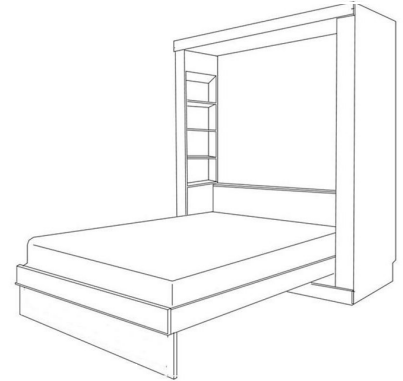

STANDARD

DELUXE

PREMIUM

Straight top-flat headboard ♦ Curved Top- Shelf Hdbd-Bookcases ♦ Straight Top-Shelf Hdbd-Bookcases

STANDARD FINISHES:

- NATURAL HONEY MAPLE
- SUNSET COGNAC
- BARK GRAY GRAY
- CINNAMON CARAMEL
- ESPRESSO

PREMIUM FINISHES:

- WHITE
- ALABASTER
- COBALT

	SKU	DIMENSION CLOSED	DIMENSION OPEN
QUEEN STANDARD	DV50	65w x 17d x 90h	65w x 86d x 90h
QUEEN DELUXE	DVX50	75w x 25d x 90h	75w x 92d x 90h
QUEEN PREMIUM	DVZ50	75w x 20d x 90h	75w x 92d x 90h

HARDWARE

- #3 NICKEL BAR
- #13 BRONZE BAR

DUBLIN PIER CABINETS standard, Deluxe, Premium

3 DRAWER

- ATFS 16 X 85
- ATQS 16 X 90
- APTF 24 X 85
- APTQ 24 X 90
- APGF 32 X 85
- APGQ 32 X 90

3 DRAWER-DOOR

- AWFS 16 X 85
- AWQS 16 X 90
- APWF 24 X 85
- APWQ 24 X 90