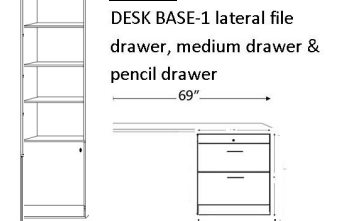

2 DRAWER NIGHTSTAND-DOOR

- 2 Drawers -pull out tray with 1 open shelf and Door..
- AUFS 16 X 85
 - AUQS 16 X 90
 - APUF 24 X 85
 - APUQ 24 X 90

BOOKCASE

- ABFS 16 X 85
- ABQS 16 X 90
- APBF 24 X 85
- APBQ 24 X 90
- ABFL 32 X 85
- ABQL 32 X 90

FOLD DOWN DESK

- DESK-DC 63w X 31 1/2h x 22d
- FILE CART AFC 16 5/8x 28 1/2 x 22

- APAF 24 x 85

2 DOOR

- ADFL 32 X 85
- AQFL 32 X 90
- BSDL Shaped Desktop
- ALD 24 X 90

1 DOOR

- ADFS 16 X 85
- ADQS 16 X 90
- APCF 24 X 85
- APCQ 24 X 90
- BSD Straight desktop
- AFD DESK BASE

- NIGHTSTAND-3 DRAWER 24w x 17d x 28h
- NIGHTSTAND-TRAY 24w x 17d x 28h

PRODUCT OPTIONS ARE SUBJECT TO CHANGE WITHOUT NOTICE