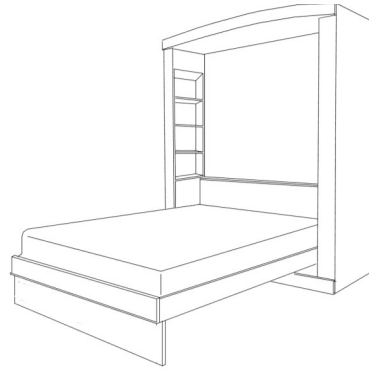

STANDARD

DELUXE

PREMIUM

Straight top-flat headboard ♦ Curved Top- Shelf Hdbd-Bookcases ♦ Straight Top-Shelf Hdbd-Bookcases

STANDARD FINISHES:

- NATURAL HONEY MAPLE
- SUNSET COGNAC
- BARK GRAY GRAY
- CINNAMON CARAMEL
- ESPRESSO

PREMIUM FINISHES:

- WHITE
- ALABASTER
- COBALT

	SKU	DIMENSION CLOSED	DIMENSION OPEN
QUEEN STANDARD	DV50	65w x 17d x 90h	65w x 86d x 90h
QUEEN DELUXE	DVX50	75w x 25d x 90h	75w x 92d x 90h
QUEEN PREMIUM	DVZ50	75w x 20d x 90h	75w x 92d x 90h

HARDWARE

- #3 NICKEL BAR
- #13 BRONZE BAR

DUBLIN PIER CABINETS standard, Deluxe, Premium

3 DRAWER

- ATFS 16 X 85
- ATQS 16 X 90
- APTF 24 X 85
- APTQ 24 X 90
- APGF 32 X 85
- APGQ 32 X 90

3 DRAWER-DOOR

- AWFS 16 X 85
- AWQS 16 X 90
- APWF 24 X 85
- APWQ 24 X 90