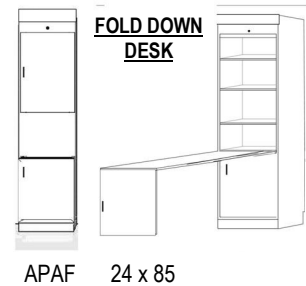

2 DRAWER NIGHTSTAND

- 2 Drawers -pull out tray with 3 open adjustable shelves.
- ANFS 16 X 85
 - ANQS 16 X 90
 - APNF 24 X 85
 - APNQ 24 X 90

2 LATERAL FILES-PENCIL-DOOR

- 2 lateral file drawers pencil- with Door. inside has clothes hangar bar.
- AXFS 16 X 85
 - AXQS 16 X 90
 - APXF 24 X 85
 - APXQ 24 X 90

2 LATERAL FILES-PENCIL

- 2 Lateral File Drawers , pencil drawer with 3 adj. shelves
- ALFS 16 X 85
 - ALQS 16 X 90
 - APLF 24 X 85
 - APLQ 24 X 90

3 DRAWER-2 DOOR

- 3 drawers -with 2 Doors. Inside has clothes hangar bar.
- APWU 32 x 85

2 DRAWER NIGHTSTAND-DOOR

- 2 Drawers -pull out tray with 1 open shelf and Door..
- AUFS 16 X 85
 - AUQS 16 X 90
 - APUF 24 X 85
 - APUQ 24 X 90

BOOKCASE

- ABFS 16 X 85
- ABQS 16 X 90
- APBF 24 X 85
- APBQ 24 X 90
- ABFL 32 X 85
- ABQL 32 X 90

FOLD DOWN DESK

- DESK-DC 63w X 31 1/2h x 22d
- FILE CART AFC 16 5/8x 28 1/2 x 22

- APAF 24 x 85

2 DOOR

- ADFL 32 X 85
- AQFL 32 X 90
- BSDL Shaped Desktop
- ALD 24 X 90

1 DOOR

- ADFS 16 X 85
- ADQS 16 X 90
- APCF 24 X 85
- APCQ 24 X 90
- BSD Straight desktop
- AFD DESK BASE