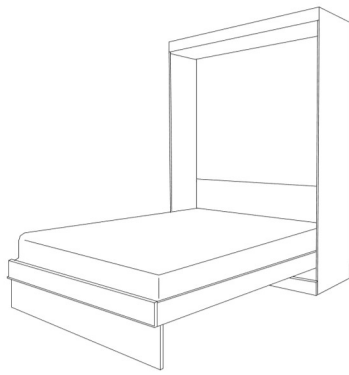

STANDARD

DELUXE

PREMIUM

Straight top-flat headboard ♦ Curved Top- Shelf Hdbd-Bookcases ♦ Straight Top-Shelf Hdbd-Bookcases

STANDARD FINISHES:

- NATURAL HONEY MAPLE
- SUNSET COGNAC
- BARK GRAY GRAY
- CINNAMON CARAMEL
- ESPRESSO

PREMIUM FINISHES:

- WHITE
- ALABASTER
- COBALT

	SKU	DIMENSION CLOSED	DIMENSION OPEN
QUEEN STANDARD	DV50	65w x 17d x 90h	65w x 86d x 90h
QUEEN DELUXE	DVX50	75w x 25d x 90h	75w x 92d x 90h
QUEEN PREMIUM	DVZ50	75w x 20d x 90h	75w x 92d x 90h

HARDWARE

- #3 NICKEL BAR
- #13 BRONZE BAR

DUBLIN PIER CABINETS standard, Deluxe, Premium

3 DRAWER

- ATFS 16 X 85
- ATQS 16 X 90
- APTF 24 X 85
- APTQ 24 X 90
- APGF 32 X 85
- APGQ 32 X 90

3 DRAWER-DOOR

- AWFS 16 X 85
- AWQS 16 X 90
- APWF 24 X 85
- APWQ 24 X 90