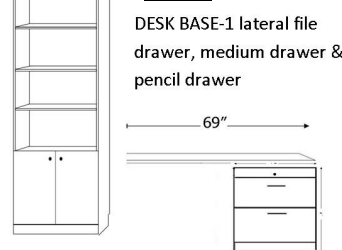

2 LATERAL FILES-PENCIL

- 2 Lateral File Drawers , pencil drawer with 3 adj. shelves
- ALFS 16 X 85
 - ALQS 16 X 90
 - APLF 24 X 85
 - APLQ 24 X 90

3 DRAWER-2 DOOR

- 3 drawers -with 2 Doors. Inside has clothes hangar bar.
- APWU 32 x 85

2 DRAWER NIGHTSTAND-DOOR

- 2 Drawers -pull out tray with 1 open shelf and Door..
- AUFS 16 X 85
 - AUQS 16 X 90
 - APUF 24 X 85
 - APUQ 24 X 90

BOOKCASE

- ABFS 16 X 85
- ABQS 16 X 90
- APBF 24 X 85
- APBQ 24 X 90
- ABFL 32 X 85
- ABQL 32 X 90

FOLD DOWN DESK

- DESK-DC 63w X 31 1/2h x 22d
- FILE CART AFC 16 5/8x 28 1/2 x 22

- APAF 24 x 85

2 DOOR

- ADFL 32 X 85
- AQFL 32 X 90
- BSDL Shaped Desktop
- ALD 24 X 90

1 DOOR

- ADFS 16 X 85
- ADQS 16 X 90
- APCF 24 X 85
- APCQ 24 X 90
- BSD Straight desktop
- AFD DESK BASE

- NIGHTSTAND-3 DRAWER 24w x 17d x 28h
- NIGHTSTAND-TRAY 24w x 17d x 28h

PRODUCT OPTIONS ARE SUBJECT TO CHANGE WITHOUT NOTICE