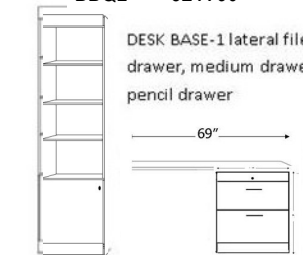

**3 DRAWER-2 DOOR**

- 3 drawers -with 2 Doors. Inside has clothes hangar bar.
- BPWU 32 x 85

**BOOKCASE**

- BBFS 16 X 85
- BBQS 16 X 90
- BPBF 24 X 85
- BPBQ 24 X 90
- BBFL 32 X 85
- BBQL 32 X 90

**FOLD DOWN DESK**

BPAF 24 x 85

DESK-DC 63w X 31 1/2h x 22d  
FILE CART BFC 16 5/8x 28 1/2 x 22

**2 DOOR**

- BDFL 32 X 85
- BQFL 32 X 90
- BSDL Shaped Desktop
- BLD 24 X 90

DESK BASE-1 lateral file drawer, medium drawer & pencil drawer