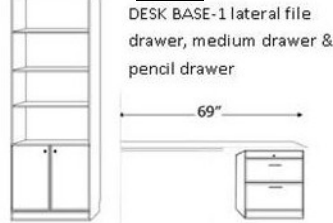

**2 LATERAL FILES-PENCIL**

- 2 Lateral File Drawers , pencil drawer with 3 adj. shelves
- BLFS 16 X 85
  - BLQS 16 X 90
  - BPLF 24 X 85
  - BPLQ 24 X 90

**2 DRAWER NIGHTSTAND-DOOR**

- 2 Drawers -pull out tray with 1 open shelf and Door..
- BUFS 16 X 85
  - BUQS 16 X 90
  - BPUF 24 X 85
  - BPUQ 24 X 90

**3 DRAWER-DOOR**

- BWFS 16 X 85
- BWQS 16 X 90
- BPWF 24 X 85
- BPWQ 24 X 90

**2 LATERAL FILES-PENCIL-DOOR**

- 2 lateral file drawers pencil-with Door.
- BXFS 16 X 85
  - BXQS 16 X 90
  - BPXF 24 X 85
  - BPXQ 24 X 90

**3 DRAWER-2 DOOR**

- 3 drawers -with 2 Doors. Inside has clothes hangar bar.
- BPWU 32 x 85

**BOOKCASE**

- BBFS 16 X 85
- BBQS 16 X 90
- BPBF 24 X 85
- BPBQ 24 X 90
- BBFL 32 X 85
- BBQL 32 X 90

**FOLD DOWN DESK**

BPAF 24 x 85

DESK-DC 63w X 31 1/2h x 22d  
FILE CART BFC 16 5/8x 28 1/2 x 22

**2 DOOR**

- BDFL 32 X 85
- BQFL 32 X 90
- BSDL Shaped Desktop
- BLD 24 X 90

DESK BASE-1 lateral file drawer, medium drawer & pencil drawer