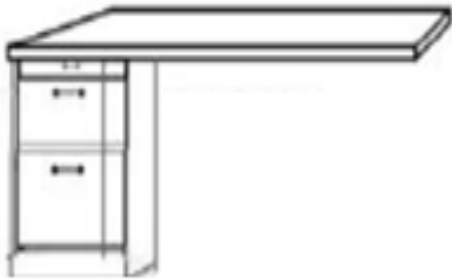

Wallbeds “n” More Side Desk Options

Wallbeds
“n” More

A comfortable extra
bed for any room!

STRAIGHT DESK

- Available NorCal and SoCal collections

SHAPED DESK

- Available on NorCal and SoCal collections

FOLD DOWN DESK

- Available on NorCal collection only

DESK WITH RETURN

- Available on SoCal and Valley collections

L-SHAPED DESK

- Only available in SoCal collection