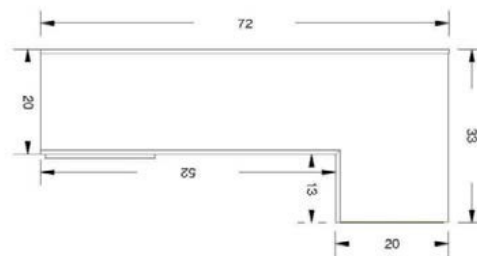

Wallbeds “n” More Side Desk Options

Wallbeds
“n” More

A comfortable extra
bed for any room!

STRAIGHT DESK

- Available NorCal and SoCal collections

SHAPED DESK

- Available on NorCal and SoCal collections

FOLD DOWN DESK

- Available on NorCal collection only

DESK WITH RETURN

- Available on SoCal and Valley collections

L-SHAPED DESK

- Only available in SoCal collection