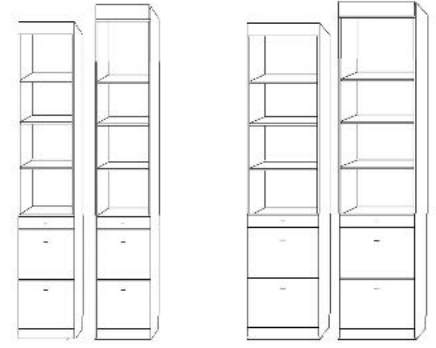

*\* white is a premium finish and is a 10% upcharge*

**NIGHTSTAND PIER with DOOR-** 2 drawers, pull out tray table, open shelf and upper door.

EPUF 24 x 85 EPUQ 24 x 90  
\$1899

**NIGHTSTAND PIER CABINET-** 2 drawers, pull out tray table with open adjustable shelves

ENFS 16 x 85 EPNF 24 x 85  
ENQS 16 x 90 EPNQ 24 x 90  
\$1699 \$1799

**LATERAL FILES PIER CABINET-** 2 file drawers, pencil drawer with open adjustable shelves.

ELFS 16 x 85 EPLF 24 x 85  
ELQS 16 x 90 EPLQ 24 x 90  
\$1699 \$1799

**WARDROBE**  
3 drawers, upper door with clothes valet.  
*Specify left or right side  
Door handle when facing*

EPWF 24 x 85  
EPWQ 24 x 90

\$2099

**FILE WARDROBE**  
2 lateral file drawers, Pencil drawer and upper door with clothes valet.  
*Specify left or right side  
Door handle when facing*

EPXF 24 x 85  
EPXQ 24 x 90

\$2099

**GUEST WARDROBE**  
3 drawers with 2 upper doors with clothes valet.

EPWU 32 x 85

\$2399

**DOOR CABINET**

EDFS 16 x 85  
EDQS 16 x 90  
\$1499

**3 DRAWER PIER CABINET-** 3 drawers with open adjustable shelves