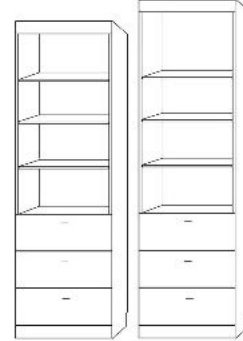

ENFS 16 x 85 EPNF 24 x 85  
ENQS 16 x 90 EPNQ 24 x 90  
\$1699 \$1799

**LATERAL FILES PIER CABINET-** 2 file drawers, pencil drawer with open adjustable shelves.

ELFS 16 x 85 EPLF 24 x 85  
ELQS 16 x 90 EPLQ 24 x 90  
\$1699 \$1799

**WARDROBE**  
3 drawers, upper door with clothes valet.  
*Specify left or right side  
Door handle when facing*

EPWF 24 x 85  
EPWQ 24 x 90

\$2099

**FILE WARDROBE**  
2 lateral file drawers, Pencil drawer and upper door with clothes valet.  
*Specify left or right side  
Door handle when facing*

EPXF 24 x 85  
EPXQ 24 x 90

\$2099

**GUEST WARDROBE**  
3 drawers with 2 upper doors with clothes valet.

EPWU 32 x 85

\$2399

**DOOR CABINET**

EDFS 16 x 85  
EDQS 16 x 90  
\$1499

**3 DRAWER PIER CABINET-** 3 drawers with open adjustable shelves

ETFS 16 x 85  
ETQS 16 x 90

\$1699

EPTF 24 x 85  
EPTQ 24 x 90

\$1799

EPGF 32 x 85  
EPGQ 32 x 90

\$1899

**BOOKCASE**

EBFS 16 x 90  
EBQS 16 x 90