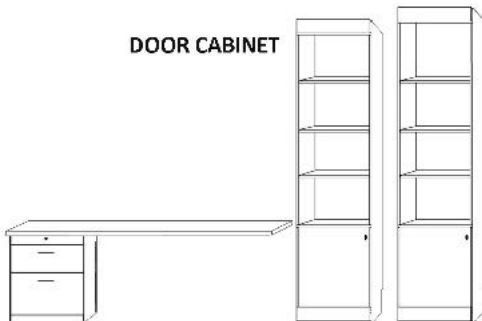

$1699

EPCF 24 x 85
EPCQ 24 x 90

DOOR CABINET

EFD- DESK BASE
WITH STRAIGHT DESKTOP

$1199