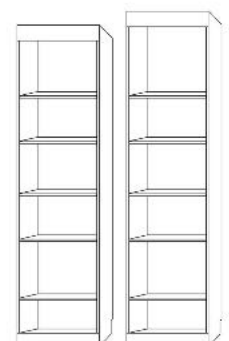

EPBF 24 x 85
EPBQ 24 x 90