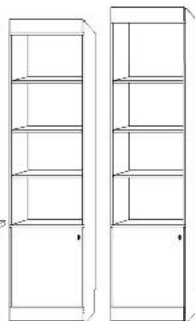

**WARDROBE**  
3 drawers, upper door with clothes valet.  
*Specify left or right side  
Door handle when facing*

EPWF 24 x 85  
EPWQ 24 x 90

\$2099

**FILE WARDROBE**  
2 lateral file drawers, Pencil drawer and upper door with clothes valet.  
*Specify left or right side  
Door handle when facing*

EPXF 24 x 85  
EPXQ 24 x 90

\$2099

**GUEST WARDROBE**  
3 drawers with 2 upper doors with clothes valet.

EPWU 32 x 85

\$2399

**DOOR CABINET**

EDFS 16 x 85  
EDQS 16 x 90  
\$1499

**3 DRAWER PIER CABINET-** 3 drawers with open adjustable shelves

\$1299

EPBF 24 x 85  
EPBQ 24 x 90

\$1399

**DOOR CABINET**

EFD- DESK BASE  
WITH STRAIGHT DESKTOP

\$1199

EPCF 24 x 85  
EPCQ 24 x 90

\$1599

**2 DOOR CABINET**

ELD- DESK BASE  
WITH SHAPED DESKTOP

\$1299

EDFL 32 x 85  
EDQL 32 x 90

\$1699

48" long drop down desk with adjustable shelves

MURPHY DESK EPAF 24 x 85

\$2299