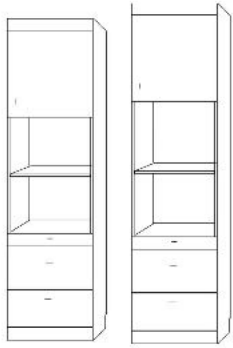

# Euro Deluxe

<b>QUEEN</b>	closed: 75 x 25 x 90 open: 75 x 92 x 90	<b>\$5,699</b>
--------------	--	----------------

Add LED Lights \$399

DECORATIVE HARDWARE OPTIONS

DECORATIVE FINISH OPTIONS

GREY    BARK    CHOCOLATE    CINNAMON    CAMEL    COGNAC    SUNSET    MAPLE    NATURAL    WHITE

*\* white is a premium finish and is a 10% upcharge*

**NIGHTSTAND PIER with DOOR-** 2 drawers, pull out tray table, open shelf and upper door.

EPUF 24 x 85 EPUQ 24 x 90  
\$1899

**NIGHTSTAND PIER CABINET-** 2 drawers, pull out tray table with open adjustable shelves

ENFS 16 x 85 EPNF 24 x 85  
ENQS 16 x 90 EPNQ 24 x 90  
\$1699 \$1799

**LATERAL FILES PIER CABINET-** 2 file drawers, pencil drawer with open adjustable shelves.

ELFS 16 x 85 EPLF 24 x 85  
ELQS 16 x 90 EPLQ 24 x 90  
\$1699 \$1799

**WARDROBE**  
3 drawers, upper door with clothes valet.  
*Specify left or right side  
Door handle when facing*

EPWF 24 x 85  
EPWQ 24 x 90

\$2099

**FILE WARDROBE**  
2 lateral file drawers, Pencil drawer and upper door with clothes valet.  
*Specify left or right side  
Door handle when facing*