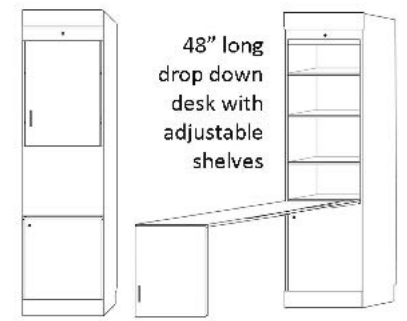

**2 DOOR CABINET**

ELD- DESK BASE  
WITH SHAPED DESKTOP

\$1299

EDFL 32 x 85  
EDQL 32 x 90

\$1699

48" long drop down desk with adjustable shelves

MURPHY DESK EPAF 24 x 85

\$2299