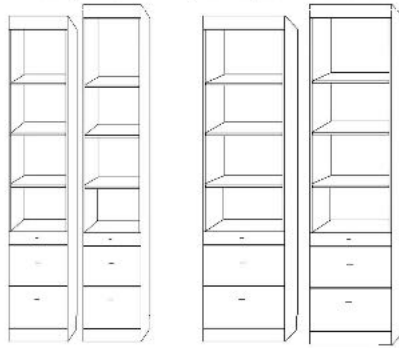

# Euro Deluxe

<b>QUEEN</b>	closed: 75 x 25 x 90 open: 75 x 92 x 90	<b>\$5,699</b>
--------------	--	----------------

Add LED Lights \$399

DECORATIVE HARDWARE OPTIONS

DECORATIVE FINISH OPTIONS

GREY    BARK    CHOCOLATE    CINNAMON    CAMEL    COGNAC    SUNSET    MAPLE    NATURAL    WHITE

*\* white is a premium finish and is a 10% upcharge*

**NIGHTSTAND PIER with DOOR-** 2 drawers, pull out tray table, open shelf and upper door.

EPUF 24 x 85 EPUQ 24 x 90  
\$1899

**NIGHTSTAND PIER CABINET-** 2 drawers, pull out tray table with open adjustable shelves

ENFS 16 x 85 EPNF 24 x 85  
ENQS 16 x 90 EPNQ 24 x 90  
\$1699 \$1799

**LATERAL FILES PIER CABINET-** 2 file drawers, pencil drawer with open adjustable shelves.

ELFS 16 x 85 EPLF 24 x 85  
ELQS 16 x 90 EPLQ 24 x 90  
\$1699 \$1799

**WARDROBE**  
3 drawers, upper door with clothes valet.  
*Specify left or right side  
Door handle when facing*

EPWF 24 x 85  
EPWQ 24 x 90

\$2099

**FILE WARDROBE**  
2 lateral file drawers, Pencil drawer and upper door with clothes valet.  
*Specify left or right side  
Door handle when facing*