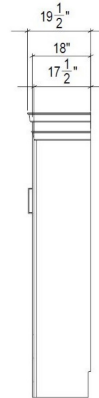

Custom Stain Matching available *** Premium Finish, upcharge

THE PHOENIX WALLBED VERTICAL

Wallbeds
"n" More

A comfortable extra bed for any room!

QUEEN
Vertical:
Width: 67"
Depth: 18"
Height: 85 1/4"
Projection: 86 1/4"

QUEEN Vertical with Crown:
Width: 70"
Depth: 19 1/2"
Height: 87 1/2"
Projection: 86 1/4"

FULL
Vertical:
Width: 61"
Depth: 18"
Height: 80 1/4"
Projection: 81 1/4"

FULL Vertical with Crown:
Width: 64"
Depth: 19 1/2"
Height: 83 1/2"
Projection: 81 1/4"

Pier Options

Shelf Drawer Pier (PT)

Width:
(16)
(24)
(32)
(36)

Vertical:
Depth: 17.5"
Height: 82"

Wardrobe Drawer Pier (PW)
*16" NOT AVAILABLE

Width:
(24)
(32)
(36)

Vertical:
Depth: 17.5"
Height: 82"

Cabinet Drawer Pier (DU)
ONEDOOR AT 16"W

Width:
(16)
(24)
(32)
(36)

Vertical:
Depth: 17.5"
Height: 82"

Open Shelf Pier (OD)

Width:
(16)
(24)
(32)
(36)

Vertical:
Depth: 17.5"
Height: 82"

OPTION Add upper door to PT or OD pier

Options

Upholstered Headboard (D-VUH)