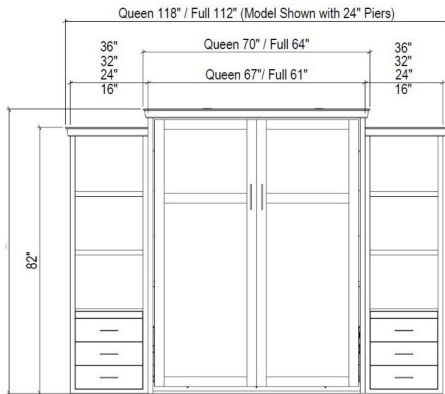

Custom Stain Matching available *** Premium Finish, upcharge

THE PHOENIX WALLBED VERTICAL

Wallbeds
"n" More

A comfortable extra bed for any room!

QUEEN
Vertical:
Width: 67"
Depth: 18"
Height: 85 1/4"
Projection: 86 1/4"

QUEEN Vertical with Crown:
Width: 70"
Depth: 19 1/2"
Height: 87 1/2"
Projection: 86 1/4"

FULL
Vertical:
Width: 61"
Depth: 18"
Height: 80 1/4"
Projection: 81 1/4"

FULL Vertical with Crown:
Width: 64"
Depth: 19 1/2"
Height: 83 1/2"
Projection: 81 1/4"

Width:
(16)
(24)
(32)
(36)

Vertical:
Depth: 17.5"
Height: 82"

Open Shelf Pier (OD)

Width:
(16)
(24)
(32)
(36)

Vertical:
Depth: 17.5"
Height: 82"

OPTION Add upper door to PT or OD pier

Options

Upholstered Headboard (D-VUH)

Crown Styles: A, B or C

Lights Overhead in Bed (D-VL)

Outlet added in pier (D-O)

Integrated Desk

Desk is only compatible with 36" piers

Width: 84"
Depth: 21"
Height: 30"