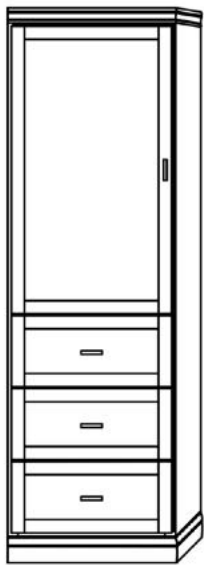

Only available in Vertical

York Table Dimensions
Queen/Twin XL: 29" H x 45" L x 30" W
Full/Twin: 29" H x 41" L x 30" W

Vertical

Size	Height	Width	Depth	Projection
Twin	82 3/4"	45 1/2"	18 3/4"	81 7/8"
XL Twin	87 3/4"	45 1/2"	18 3/4"	86 7/8"
Full/Double	82 3/4"	60 1/2"	18 3/4"	81 7/8"
Queen	87 3/4"	66 1/2"	18 3/4"	86 7/8"

Traditional
Contemporary
Modern

STANDARD CROWN MOLDING (INCLUDED)

SQUARE CROWN MOLDING (INCLUDED)

*LARGE ANGLED CROWN MOLDING (UPGRADE)

LED LIGHTING

Cabinet Options

All cabinets and nightstands are available in 3 widths: 18", 24" or 30"
File drawer cabinets only come in 24" wide

VC 212
(File Drawers)

VC 211
(File Drawers)

VC 209

VC 208

VC/HC 207

VC/HC 206

VC/HC 205

VC/HC 204

VC/HC 203

VC/HC 202

VC/HC 201

Night Stands

VNS 402

VNS 401

EXTRAS

- ☆ Cabinet depth is 16 inches (vs bed depth 18.75 inches)
- ☆ Cabinet are 3" inches less in height than the bed
- ☆ Add upper cabinet to horizontal beds
- ☆ ♦Paint/Deluxe Finish - 10% Upcharge
- ☆ ♦Weathered/Premium Finish - 20% Upcharge
- ☆ Rolling Desk (w = same as bed, 24" d, 30" h)
- ☆ Add LED lights
- ☆ Upgrade to "larger" crown molding
- ☆ Add nightstand pullout (⊕ Cabs 204, 205)
- ☆ Change to glass shelves (2 shelves)
- ☆ Add Clothes Valet; Add Extra Shelf
- ☆ Upgrade to MOTORIZED Wallbed