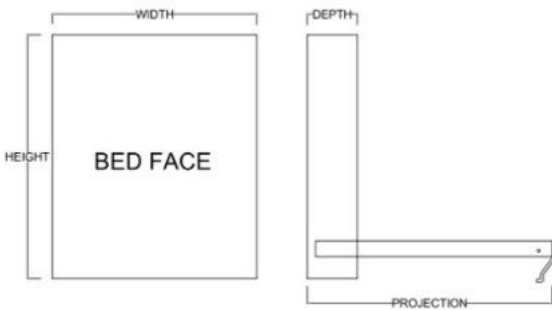

Only available in Vertical

York Table Dimensions
Queen/Twin XL: 29" H x 45" L x 30" W
Full/Twin: 29" H x 41" L x 30" W

Vertical

Size	Height	Width	Depth	Projection
Twin	82 3/4"	45 1/2"	18 3/4"	81 7/8"
XL Twin	87 3/4"	45 1/2"	18 3/4"	86 7/8"
Full/Double	82 3/4"	60 1/2"	18 3/4"	81 7/8"
Queen	87 3/4"	66 1/2"	18 3/4"	86 7/8"

Traditional
Contemporary
Modern

STANDARD CROWN MOLDING (INCLUDED)

SQUARE CROWN MOLDING (INCLUDED)

*LARGE ANGLED CROWN MOLDING (UPGRADE)

LED LIGHTING

Cabinet Options

All cabinets and nightstands are available in 3 widths: 18", 24" or 30"
File drawer cabinets only come in 24" wide