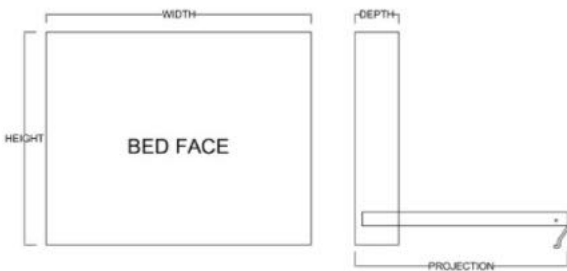

Wallbeds
"n" More

A comfortable extra bed for any room!

Springfield

Heartland
Collection

Available in Horizontal and Vertical

Vertical

Size	Height	Width	Depth	Projection
Twin	82 3/4"	45 1/2"	18 3/4"	81 7/8"
XL Twin	87 3/4"	45 1/2"	18 3/4"	86 7/8"
Full/Double	82 3/4"	60 1/2"	18 3/4"	81 7/8"
Queen	87 3/4"	66 1/2"	18 3/4"	86 7/8"

Horizontal

Size	Height	Width	Depth	Projection
Twin	47 1/2"	80"	16 5/8"	44 5/8"
XL Twin	47 1/2"	85"	16 5/8"	44 5/8"
Full/Double	62 1/2"	80"	16 5/8"	59 5/8"
Queen	68 1/2"	85"	16 5/8"	65 5/8"

Finishes, Crown Molding and Lighting

Cabinet Options

All cabinets and nightstands are available in 3 widths: 18", 24" or 30"
File drawer cabinets only come in 24" wide

VC 212
(File Drawers)

VC 211
(File Drawers)

VC 209

VC 208

VC/HC 207

VC/HC 206