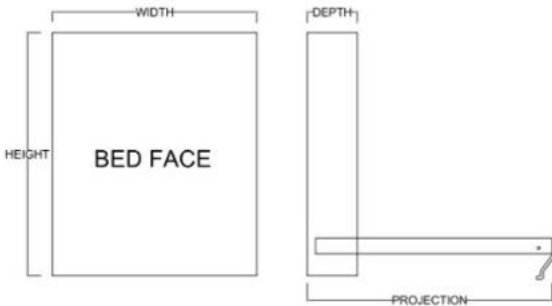

Wallbeds
"n" More

A comfortable extra bed for any room!

Springfield

Heartland
Collection

Available in Horizontal and Vertical

Vertical

Size	Height	Width	Depth	Projection
Twin	82 3/4"	45 1/2"	18 3/4"	81 7/8"
XL Twin	87 3/4"	45 1/2"	18 3/4"	86 7/8"
Full/Double	82 3/4"	60 1/2"	18 3/4"	81 7/8"
Queen	87 3/4"	66 1/2"	18 3/4"	86 7/8"

Horizontal

Size	Height	Width	Depth	Projection
Twin	47 1/2"	80"	16 5/8"	44 5/8"
XL Twin	47 1/2"	85"	16 5/8"	44 5/8"
Full/Double	62 1/2"	80"	16 5/8"	59 5/8"
Queen	68 1/2"	85"	16 5/8"	65 5/8"

Finishes, Crown Molding and Lighting

Cabinet Options

All cabinets and nightstands are available in 3 widths: 18", 24" or 30"
File drawer cabinets only come in 24" wide

VC 212
(File Drawers)

VC 211
(File Drawers)

VC 209

VC 208

VC/HC 207

VC/HC 206