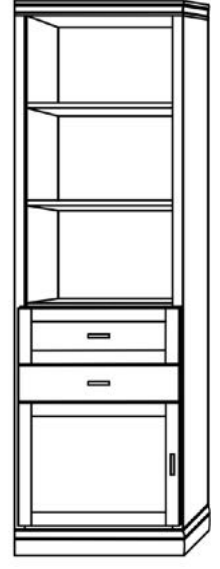

Horizontal

Size	Height	Width	Depth	Projection
Twin	47 1/2"	80"	16 5/8"	44 5/8"
XL Twin	47 1/2"	85"	16 5/8"	44 5/8"
Full/Double	62 1/2"	80"	16 5/8"	59 5/8"
Queen	68 1/2"	85"	16 5/8"	65 5/8"

Finishes, Crown Molding and Lighting

Cabinet Options

All cabinets and nightstands are available in 3 widths: 18", 24" or 30"
File drawer cabinets only come in 24" wide

VC 212
(File Drawers)

VC 211
(File Drawers)

VC 209

VC 208

VC/HC 207

VC/HC 206

EXTRAS

- ☆ Cabinet depth is 16 inches (vs bed depth 18.75 inches)
- ☆ Cabinet are 3" inches less in height than the bed
- ☆ Add upper cabinet to horizontal beds
- ☆ ♦Paint/Deluxe Finish - 10% Upcharge
- ☆ ◆Weathered/Premium Finish - 20% Upcharge
- ☆ Rolling Desk (w = same as bed, 24" d, 30" h)
- ☆ Add LED lights
- ☆ Upgrade to "larger" crown molding
- ☆ Add nightstand pullout (⊕ Cabs 204, 205)
- ☆ Change to glass shelves (2 shelves)
- ☆ Add Clothes Valet; Add Extra Shelf
- ☆ Upgrade to MOTORIZED Wallbed