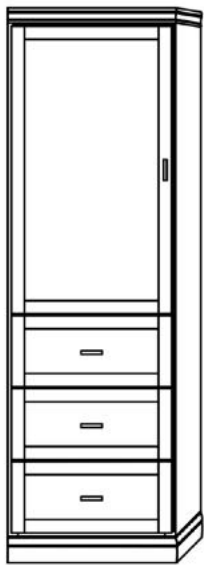

Horizontal

Size	Height	Width	Depth	Projection
Twin	47 1/2"	80"	16 5/8"	44 5/8"
XL Twin	47 1/2"	85"	16 5/8"	44 5/8"
Full/Double	62 1/2"	80"	16 5/8"	59 5/8"
Queen	68 1/2"	85"	16 5/8"	65 5/8"

Finishes, Crown Molding and Lighting

Cabinet Options

All cabinets and nightstands are available in 3 widths: 18", 24" or 30"
File drawer cabinets only come in 24" wide

VC 212
(File Drawers)

VC 211
(File Drawers)

VC 209

VC 208

VC/HC 207

VC/HC 206

EXTRAS

- ☆ Cabinet depth is 16 inches (vs bed depth 18.75 inches)
- ☆ Cabinet are 3" inches less in height than the bed
- ☆ Add upper cabinet to horizontal beds
- ☆ ♦Paint/Deluxe Finish - 10% Upcharge
- ☆ ◆Weathered/Premium Finish - 20% Upcharge
- ☆ Rolling Desk (w = same as bed, 24" d, 30" h)
- ☆ Add LED lights
- ☆ Upgrade to "larger" crown molding
- ☆ Add nightstand pullout (⊕ Cabs 204, 205)
- ☆ Change to glass shelves (2 shelves)
- ☆ Add Clothes Valet; Add Extra Shelf
- ☆ Upgrade to MOTORIZED Wallbed