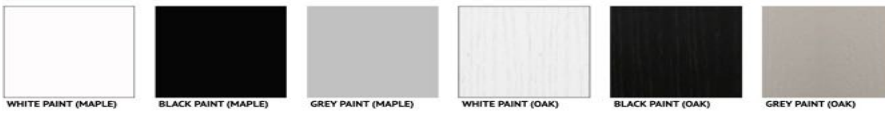

Wallbeds
"n" More

A comfortable extra bed for any room!

Springfield

Heartland
Collection

Available in Horizontal and Vertical

Vertical

Size	Height	Width	Depth	Projection
Twin	82 3/4"	45 1/2"	18 3/4"	81 7/8"
XL Twin	87 3/4"	45 1/2"	18 3/4"	86 7/8"
Full/Double	82 3/4"	60 1/2"	18 3/4"	81 7/8"
Queen	87 3/4"	66 1/2"	18 3/4"	86 7/8"

Horizontal

Size	Height	Width	Depth	Projection
Twin	47 1/2"	80"	16 5/8"	44 5/8"
XL Twin	47 1/2"	85"	16 5/8"	44 5/8"
Full/Double	62 1/2"	80"	16 5/8"	59 5/8"
Queen	68 1/2"	85"	16 5/8"	65 5/8"

Finishes, Crown Molding and Lighting

Maple

Red Oak

Paint

Weathered