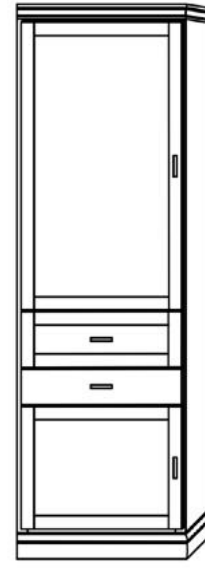

Horizontal

Size	Height	Width	Depth	Projection
Twin	47 1/2"	80"	16 5/8"	44 5/8"
XL Twin	47 1/2"	85"	16 5/8"	44 5/8"
Full/Double	62 1/2"	80"	16 5/8"	59 5/8"
Queen	68 1/2"	85"	16 5/8"	65 5/8"

Finishes, Crown Molding and Lighting

Cabinet Options

All cabinets and nightstands are available in 3 widths: 18", 24" or 30"
File drawer cabinets only come in 24" wide

VC 212
(File Drawers)

VC 211
(File Drawers)

VC 209

VC 208

VC/HC 207

VC/HC 206