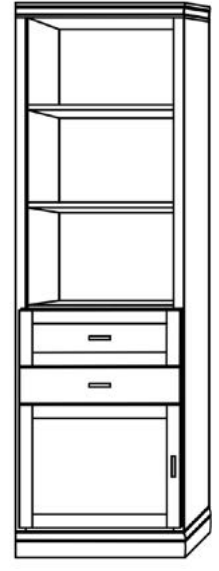

Horizontal

Size	Height	Width	Depth	Projection
Twin	47 1/2"	80"	16 5/8"	44 5/8"
XL Twin	47 1/2"	85"	16 5/8"	44 5/8"
Full/Double	62 1/2"	80"	16 5/8"	59 5/8"
Queen	68 1/2"	85"	16 5/8"	65 5/8"

# Cabinet Options

All cabinets and nightstands are available in 3 widths: 18", 24" or 30"  
File drawer cabinets only come in 24" wide

VC 212  
(File Drawers)

VC 211  
(File Drawers)

VC 209

VC 208

VC/HC 207