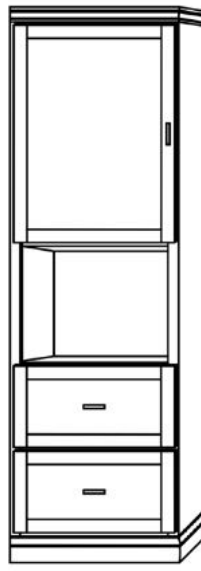

# Magnolia

Heartland  
Collection

Available in Horizontal and Vertical

Vertical

Size	Height	Width	Depth	Projection
Twin	82 3/4"	45 1/2"	18 3/4"	81 7/8"
XL Twin	87 3/4"	45 1/2"	18 3/4"	86 7/8"
Full/Double	82 3/4"	60 1/2"	18 3/4"	81 7/8"
Queen	87 3/4"	66 1/2"	18 3/4"	86 7/8"
King	87 3/4"	82 1/2"	18 3/4"	86 7/8"

Horizontal

Size	Height	Width	Depth	Projection
Twin	47 1/2"	80"	16 5/8"	44 5/8"
XL Twin	47 1/2"	85"	16 5/8"	44 5/8"
Full/Double	62 1/2"	80"	16 5/8"	59 5/8"
Queen	68 1/2"	85"	16 5/8"	65 5/8"

# Cabinet Options

All cabinets and nightstands are available in 3 widths: 18", 24" or 30"  
File drawer cabinets only come in 24" wide

VC 212  
(File Drawers)

VC 211  
(File Drawers)

VC 209

VC 208

VC/HC 207