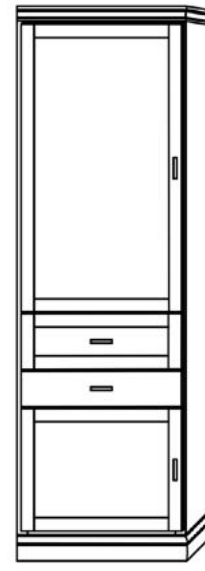

Horizontal

Size	Height	Width	Depth	Projection
Twin	47 1/2"	80"	16 5/8"	44 5/8"
XL Twin	47 1/2"	85"	16 5/8"	44 5/8"
Full/Double	62 1/2"	80"	16 5/8"	59 5/8"
Queen	68 1/2"	85"	16 5/8"	65 5/8"

# Cabinet Options

All cabinets and nightstands are available in 3 widths: 18", 24" or 30"  
File drawer cabinets only come in 24" wide

VC 212  
(File Drawers)

VC 211  
(File Drawers)

VC 209

VC 208

VC/HC 207