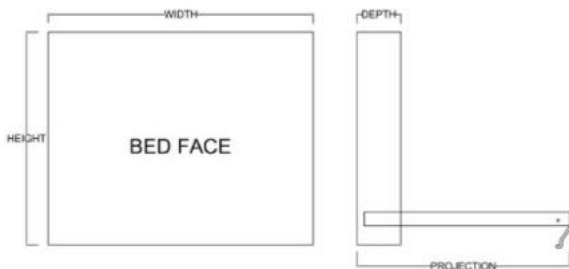

# Magnolia

Heartland  
Collection

Available in Horizontal and Vertical

Vertical

Size	Height	Width	Depth	Projection
Twin	82 3/4"	45 1/2"	18 3/4"	81 7/8"
XL Twin	87 3/4"	45 1/2"	18 3/4"	86 7/8"
Full/Double	82 3/4"	60 1/2"	18 3/4"	81 7/8"
Queen	87 3/4"	66 1/2"	18 3/4"	86 7/8"
King	87 3/4"	82 1/2"	18 3/4"	86 7/8"

Horizontal

Size	Height	Width	Depth	Projection
Twin	47 1/2"	80"	16 5/8"	44 5/8"
XL Twin	47 1/2"	85"	16 5/8"	44 5/8"
Full/Double	62 1/2"	80"	16 5/8"	59 5/8"
Queen	68 1/2"	85"	16 5/8"	65 5/8"

# Cabinet Options

All cabinets and nightstands are available in 3 widths: 18", 24" or 30"  
File drawer cabinets only come in 24" wide

VC 212  
(File Drawers)

VC 211  
(File Drawers)

VC 209

VC 208

VC/HC 207