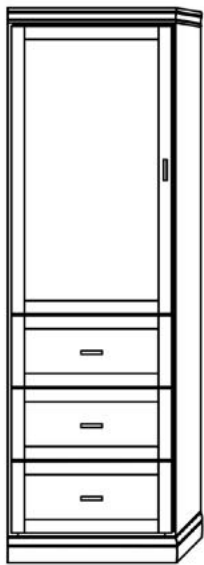

Cabinet Options

All cabinets and nightstands are available in 3 widths: 18", 24" or 30"
File drawer cabinets only come in 24" wide

VC/HC 205

Night Stands

EXTRAS

- ☆ Cabinet depth is 16 inches (vs bed depth 18.75 inches)
- ☆ Cabinet are 3" inches less in height than the bed
- ☆ Add upper cabinet to horizontal beds
- ☆ ♦Paint/Deluxe Finish - 10% Upcharge
- ☆ ♦Weathered/Premium Finish - 20% Upcharge
- ☆ Rolling Desk (w = same as bed, 24" d, 30" h)
- ☆ Add LED lights
- ☆ Upgrade to "larger" crown molding
- ☆ Add nightstand pullout (⊕ Cabs 204, 205)
- ☆ Change to glass shelves (2 shelves)
- ☆ Add Clothes Valet; Add Extra Shelf
- ☆ Upgrade to MOTORIZED Wallbed

Serving Arizona since 2010
Locally Owned and Operated

iLoveWallbeds.com