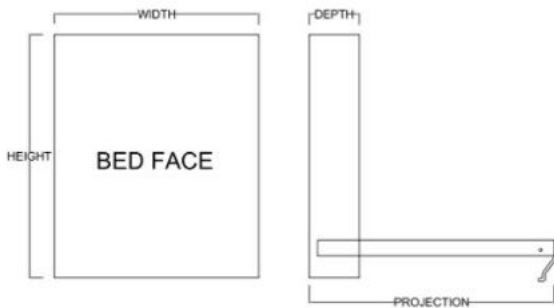

# Magnolia

Heartland  
Collection

Available in Horizontal and Vertical

Vertical

Size	Height	Width	Depth	Projection
Twin	82 3/4"	45 1/2"	18 3/4"	81 7/8"
XL Twin	87 3/4"	45 1/2"	18 3/4"	86 7/8"
Full/Double	82 3/4"	60 1/2"	18 3/4"	81 7/8"
Queen	87 3/4"	66 1/2"	18 3/4"	86 7/8"
King	87 3/4"	82 1/2"	18 3/4"	86 7/8"

Horizontal

Size	Height	Width	Depth	Projection
Twin	47 1/2"	80"	16 5/8"	44 5/8"
XL Twin	47 1/2"	85"	16 5/8"	44 5/8"
Full/Double	62 1/2"	80"	16 5/8"	59 5/8"
Queen	68 1/2"	85"	16 5/8"	65 5/8"

# Cabinet Options

All cabinets and nightstands are available in 3 widths: 18", 24" or 30"  
File drawer cabinets only come in 24" wide

VC 212  
(File Drawers)

VC 211  
(File Drawers)

VC 209

VC 208

VC/HC 207