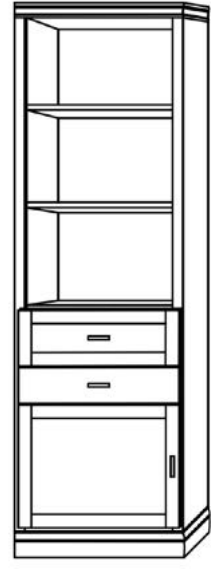

Horizontal

Size	Height	Width	Depth	Projection
Twin	47 1/2"	80"	16 5/8"	44 5/8"
XL Twin	47 1/2"	85"	16 5/8"	44 5/8"
Full/Double	62 1/2"	80"	16 5/8"	59 5/8"
Queen	68 1/2"	85"	16 5/8"	65 5/8"

Finishes, Crown Molding and Lighting

Sydney

Contemporary

Rustic Black

Modern

Livelo

Cabinet Options

All cabinets and nightstands are available in 3 widths: 18", 24" or 30"
File drawer cabinets only come in 24" wide

VC 212
(File Drawers)

VC 211
(File Drawers)

VC 209

VC 208

VC/HC 207

VC/HC 206

VC/HC 205

VC/HC 204

VC/HC 203

VC/HC 202

VC/HC 201

Night Stands

VNS 402

VNS 401

EXTRAS

- ☆ Cabinet depth is 16 inches (vs bed depth 18.75 inches)
- ☆ Cabinet are 3" inches less in height than the bed
- ☆ Add upper cabinet to horizontal beds
- ☆ ♦Paint/Deluxe Finish - 10% Upcharge
- ☆ ♦Weathered/Premium Finish - 20% Upcharge
- ☆ Rolling Desk (w = same as bed, 24" d, 30" h)
- ☆ Add LED lights
- ☆ Upgrade to "larger" crown molding
- ☆ Add nightstand pullout (⊕ Cabs 204, 205)
- ☆ Change to glass shelves (2 shelves)
- ☆ Add Clothes Valet; Add Extra Shelf
- ☆ Upgrade to MOTORIZED Wallbed