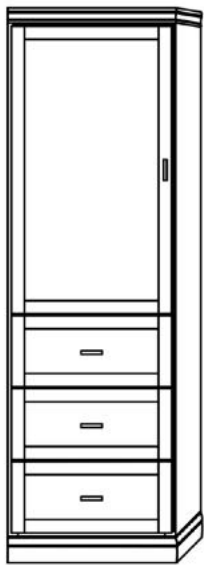

Horizontal

Size	Height	Width	Depth	Projection
Twin	47 1/2"	80"	16 5/8"	44 5/8"
XL Twin	47 1/2"	85"	16 5/8"	44 5/8"
Full/Double	62 1/2"	80"	16 5/8"	59 5/8"
Queen	68 1/2"	85"	16 5/8"	65 5/8"

Finishes, Crown Molding and Lighting

Sydney

Contemporary

Rustic Black

Modern

Livelo

Cabinet Options

All cabinets and nightstands are available in 3 widths: 18", 24" or 30"
File drawer cabinets only come in 24" wide

VC 212
(File Drawers)

VC 211
(File Drawers)

VC 209

VC 208

VC/HC 207

VC/HC 206

VC/HC 205

VC/HC 204

VC/HC 203

VC/HC 202

VC/HC 201

Night Stands

VNS 402

VNS 401

EXTRAS

- ☆ Cabinet depth is 16 inches (vs bed depth 18.75 inches)
- ☆ Cabinet are 3" inches less in height than the bed
- ☆ Add upper cabinet to horizontal beds
- ☆ ♦Paint/Deluxe Finish - 10% Upcharge
- ☆ ♦Weathered/Premium Finish - 20% Upcharge
- ☆ Rolling Desk (w = same as bed, 24" d, 30" h)
- ☆ Add LED lights
- ☆ Upgrade to "larger" crown molding
- ☆ Add nightstand pullout (⊕ Cabs 204, 205)
- ☆ Change to glass shelves (2 shelves)
- ☆ Add Clothes Valet; Add Extra Shelf
- ☆ Upgrade to MOTORIZED Wallbed