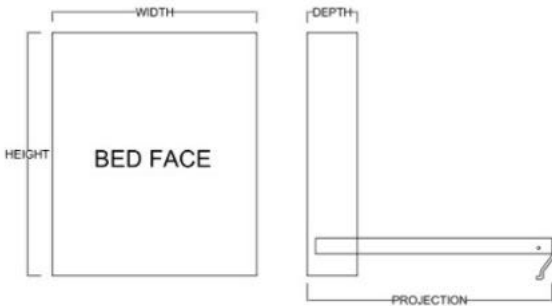

Wallbeds
"n" More

A comfortable extra bed for any room!

Madison

Heartland
Collection

Available in Horizontal and Vertical

Vertical

Size	Height	Width	Depth	Projection
Twin	82 3/4"	45 1/2"	18 3/4"	81 7/8"
XL Twin	87 3/4"	45 1/2"	18 3/4"	86 7/8"
Full/Double	82 3/4"	60 1/2"	18 3/4"	81 7/8"
Queen	87 3/4"	66 1/2"	18 3/4"	86 7/8"

Horizontal

Size	Height	Width	Depth	Projection
Twin	47 1/2"	80"	16 5/8"	44 5/8"
XL Twin	47 1/2"	85"	16 5/8"	44 5/8"
Full/Double	62 1/2"	80"	16 5/8"	59 5/8"
Queen	68 1/2"	85"	16 5/8"	65 5/8"

Finishes, Crown Molding and Lighting

Sydney

Contemporary

Rustic Black

Modern

Livelo

Cabinet Options

All cabinets and nightstands are available in 3 widths: 18", 24" or 30"
File drawer cabinets only come in 24" wide

VC 212
(File Drawers)