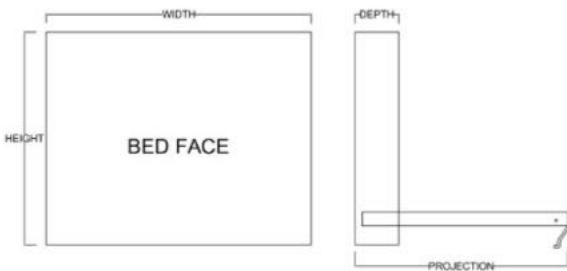

Wallbeds
"n" More

A comfortable extra bed for any room!

Madison

Heartland
Collection

Available in Horizontal and Vertical

Vertical

Size	Height	Width	Depth	Projection
Twin	82 3/4"	45 1/2"	18 3/4"	81 7/8"
XL Twin	87 3/4"	45 1/2"	18 3/4"	86 7/8"
Full/Double	82 3/4"	60 1/2"	18 3/4"	81 7/8"
Queen	87 3/4"	66 1/2"	18 3/4"	86 7/8"

Horizontal

Size	Height	Width	Depth	Projection
Twin	47 1/2"	80"	16 5/8"	44 5/8"
XL Twin	47 1/2"	85"	16 5/8"	44 5/8"
Full/Double	62 1/2"	80"	16 5/8"	59 5/8"
Queen	68 1/2"	85"	16 5/8"	65 5/8"

Finishes, Crown Molding and Lighting

Sydney

Contemporary

Rustic Black

Modern

Livelo

Cabinet Options

All cabinets and nightstands are available in 3 widths: 18", 24" or 30"
File drawer cabinets only come in 24" wide

VC 212
(File Drawers)