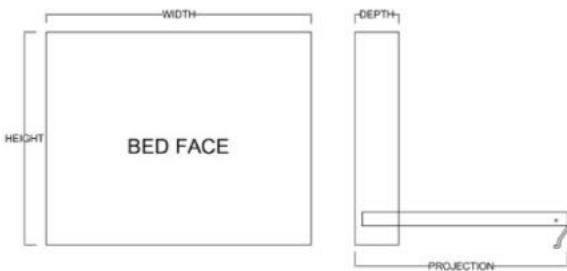

Only available in Vertical

Vertical

Size	Height	Width	Depth	Projection
Twin	82 3/4"	45 1/2"	18 3/4"	81 7/8"
XL Twin	87 3/4"	45 1/2"	18 3/4"	86 7/8"
Full/Double	82 3/4"	60 1/2"	18 3/4"	81 7/8"
Queen	87 3/4"	66 1/2"	18 3/4"	86 7/8"

Horizontal

Size	Height	Width	Depth	Projection
Twin	47 1/2"	80"	16 5/8"	44 5/8"
XL Twin	47 1/2"	85"	16 5/8"	44 5/8"
Full/Double	62 1/2"	80"	16 5/8"	59 5/8"
Queen	68 1/2"	85"	16 5/8"	65 5/8"

Finishes, Crown Molding and Lighting