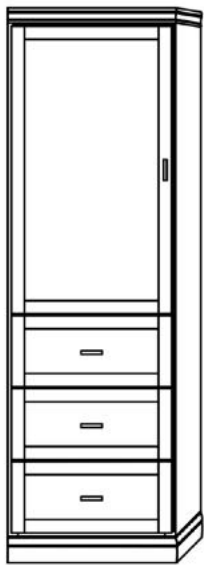

Only available in Vertical

Vertical

Size	Height	Width	Depth	Projection
Twin	82 3/4"	45 1/2"	18 3/4"	81 7/8"
XL Twin	87 3/4"	45 1/2"	18 3/4"	86 7/8"
Full/Double	82 3/4"	60 1/2"	18 3/4"	81 7/8"
Queen	87 3/4"	66 1/2"	18 3/4"	86 7/8"

Horizontal

Size	Height	Width	Depth	Projection
Twin	47 1/2"	80"	16 5/8"	44 5/8"
XL Twin	47 1/2"	85"	16 5/8"	44 5/8"
Full/Double	62 1/2"	80"	16 5/8"	59 5/8"
Queen	68 1/2"	85"	16 5/8"	65 5/8"

Finishes, Crown Molding and Lighting

Cabinet Options

All cabinets and nightstands are available in 3 widths: 18", 24" or 30"
File drawer cabinets only come in 24" wide

VC 212
(File Drawers)

VC 211
(File Drawers)

VC 209

VC 208

VC/HC 207

VC/HC 206