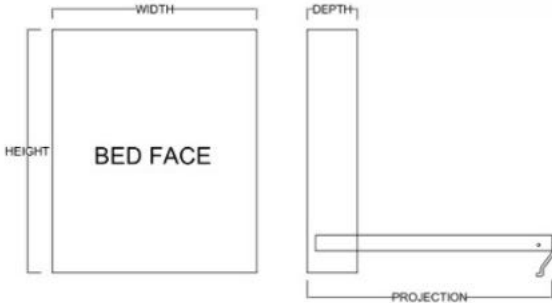

Only available in Vertical

Vertical

Size	Height	Width	Depth	Projection
Twin	82 3/4"	45 1/2"	18 3/4"	81 7/8"
XL Twin	87 3/4"	45 1/2"	18 3/4"	86 7/8"
Full/Double	82 3/4"	60 1/2"	18 3/4"	81 7/8"
Queen	87 3/4"	66 1/2"	18 3/4"	86 7/8"

Horizontal

Size	Height	Width	Depth	Projection
Twin	47 1/2"	80"	16 5/8"	44 5/8"
XL Twin	47 1/2"	85"	16 5/8"	44 5/8"
Full/Double	62 1/2"	80"	16 5/8"	59 5/8"
Queen	68 1/2"	85"	16 5/8"	65 5/8"

Finishes, Crown Molding and Lighting